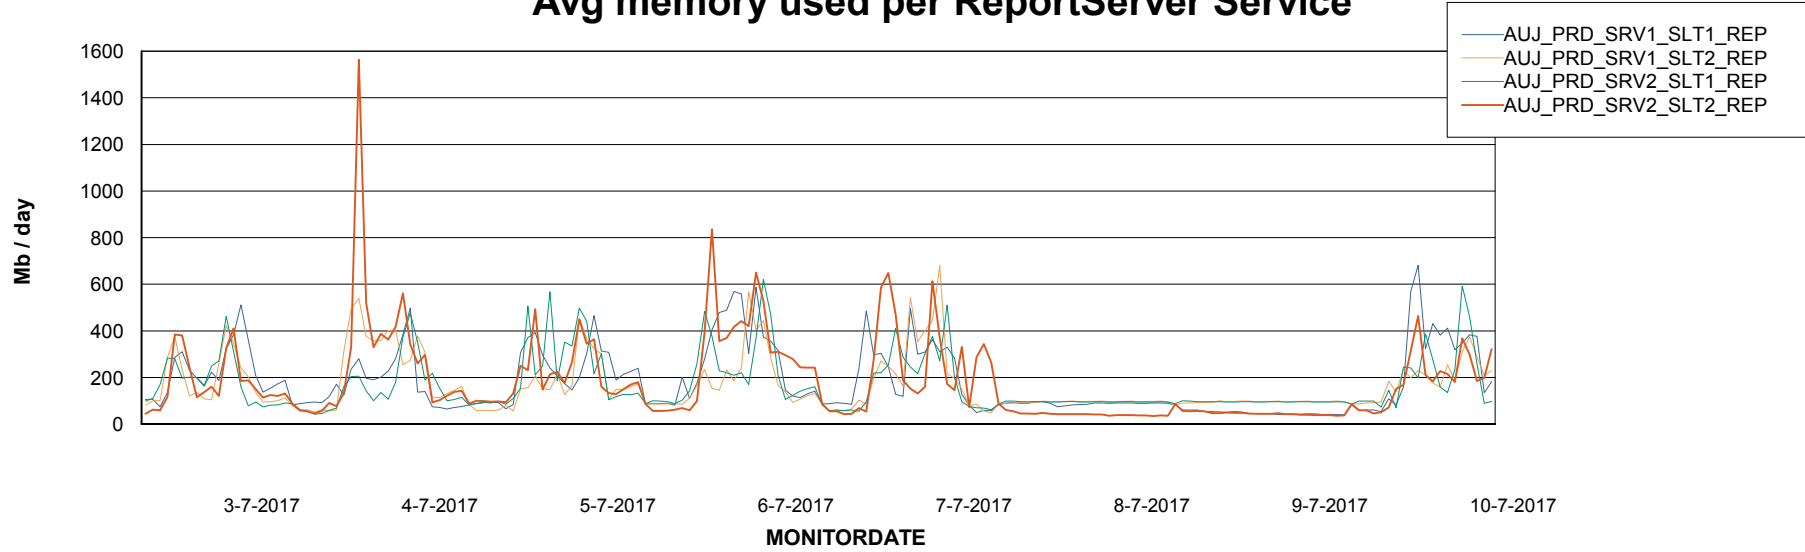

Avg users per day per ABS server

Weekly SLA Customer Report

Customer AUJ_Production
Database ID 41

ABSSolute Application ReportServer Services

Avg memory used per ReportServer Service

Weekly SLA Customer Report