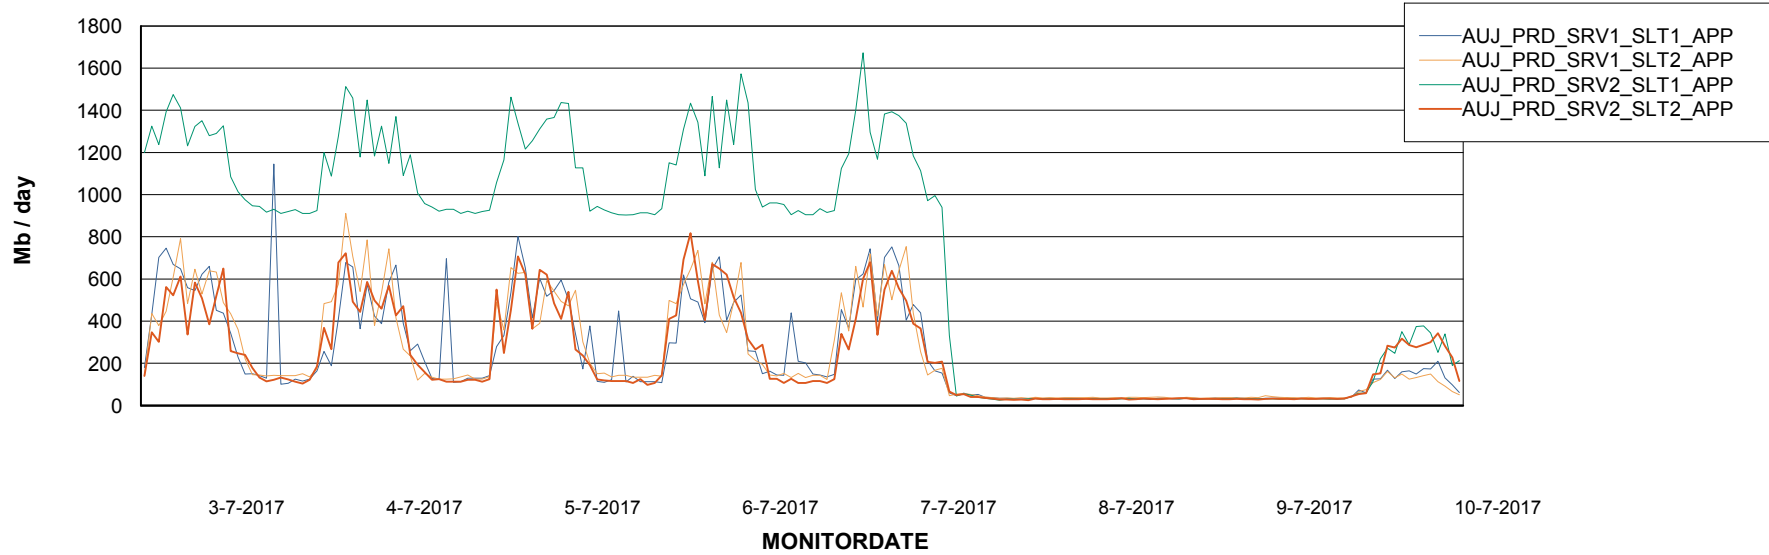

Standby Database Health AUJ_Production

Recovery lag for last 7 days

Weekly SLA Customer Report

Customer AUJ_Production
Database ID 41

ABSSolute Application Server Services

Avg memory used per ABS Server Service