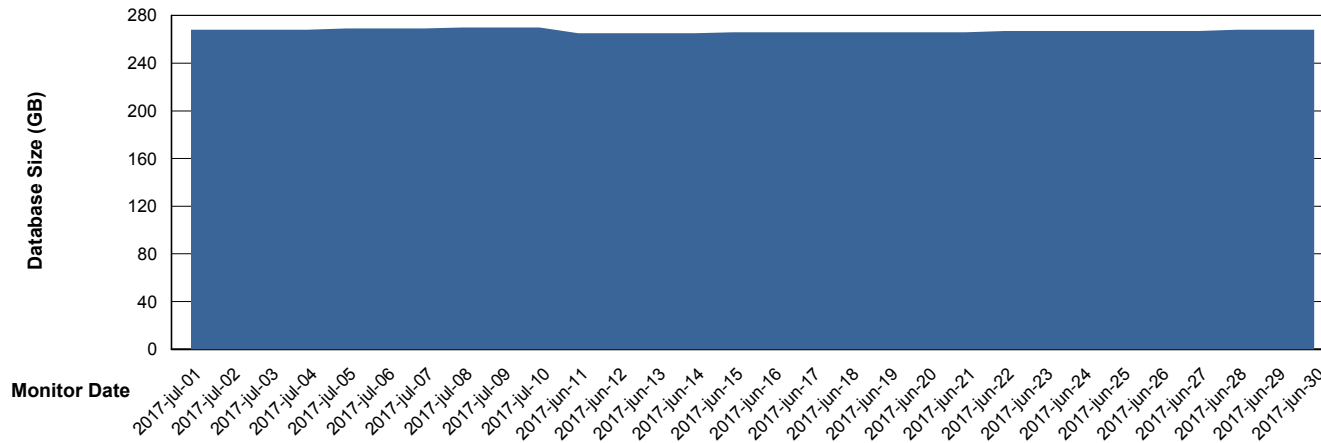

DB Processes Max 150
DB Sessions Max 248

Weekly SLA Customer Report

Customer AUJ_Production
Database ID 41

DATABASE SIZE AUJ_DB4_Primary

Database growth over last month

DATABASE SIZE AUJDB_BI

Database growth over last month