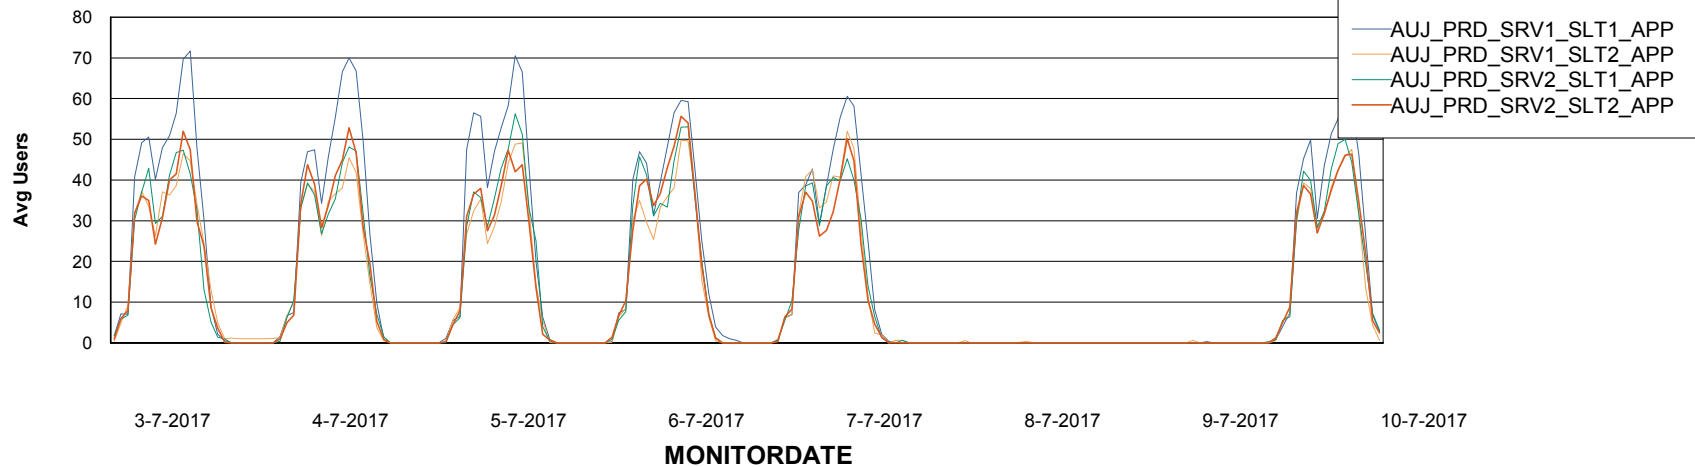

Avg users per day per ABS server