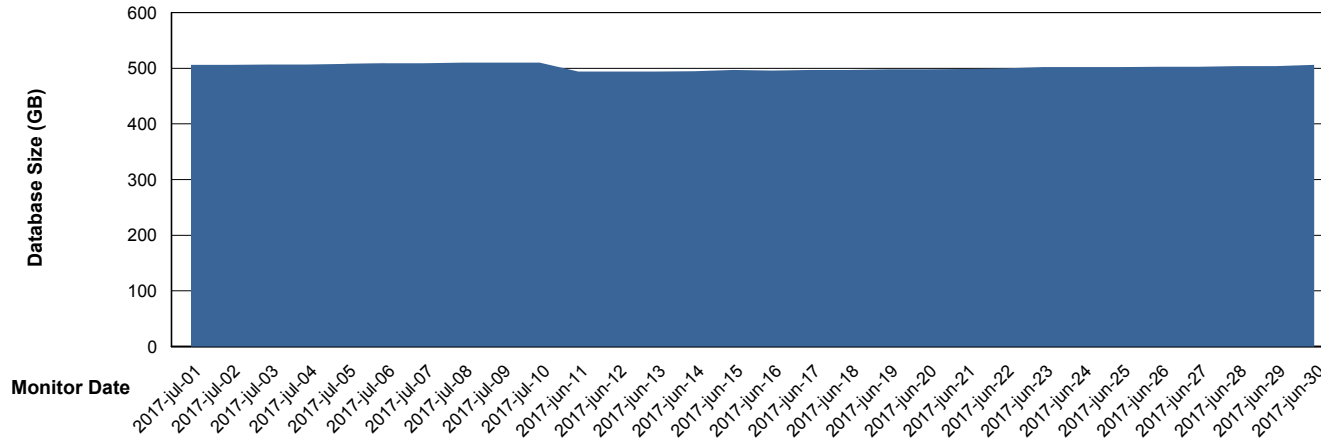

DB Processes Max 150
DB Sessions Max 248

Weekly SLA Customer Report

Customer AUJ_Production
Database ID 41

DATABASE SIZE AUJ_DB4_Primary

Database growth over last month

DATABASE SIZE AUJDB_BI

Database growth over last month