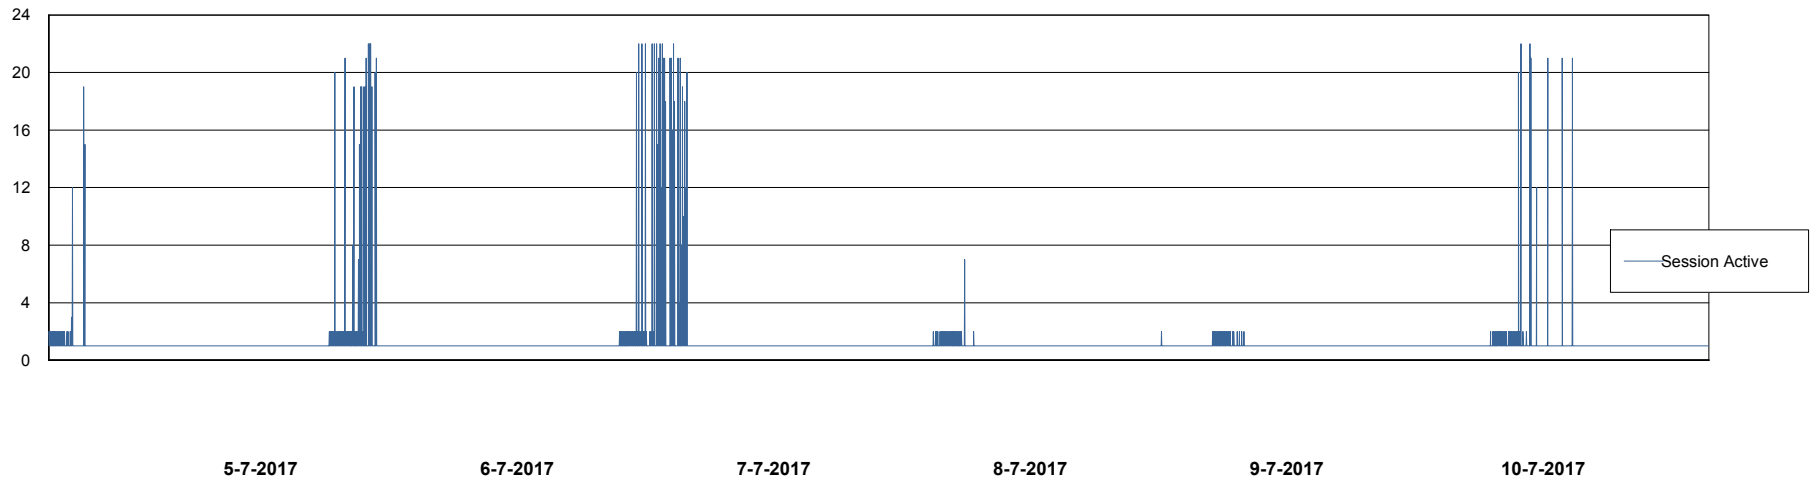

Database Performance AUJ_DB5_Standby

DB Processes Max 300
DB Sessions Max 480