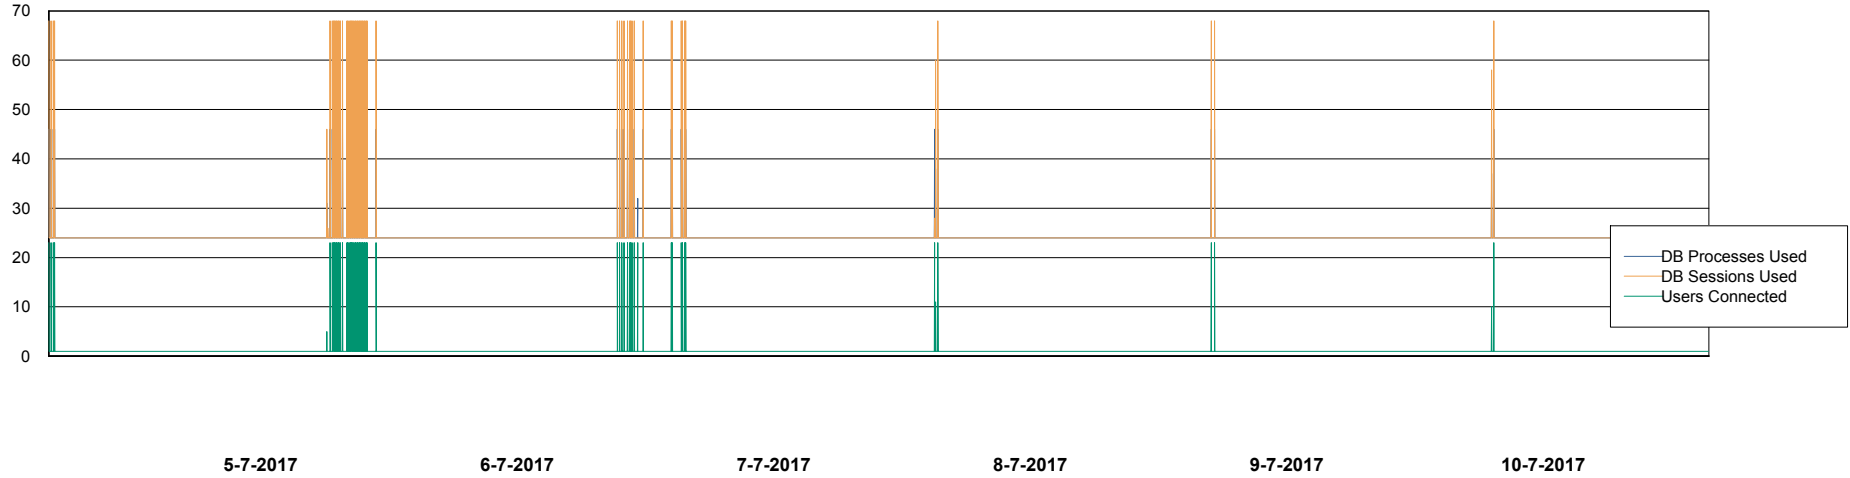

Database Performance AUJ_DB5_Standby

DB Processes Max 300
DB Sessions Max 480

Weekly SLA Customer Report

Customer AUJ_Production
Database ID 41

Database Performance AUJ_DB6_Standby2

DB Processes Max 300
DB Sessions Max 480