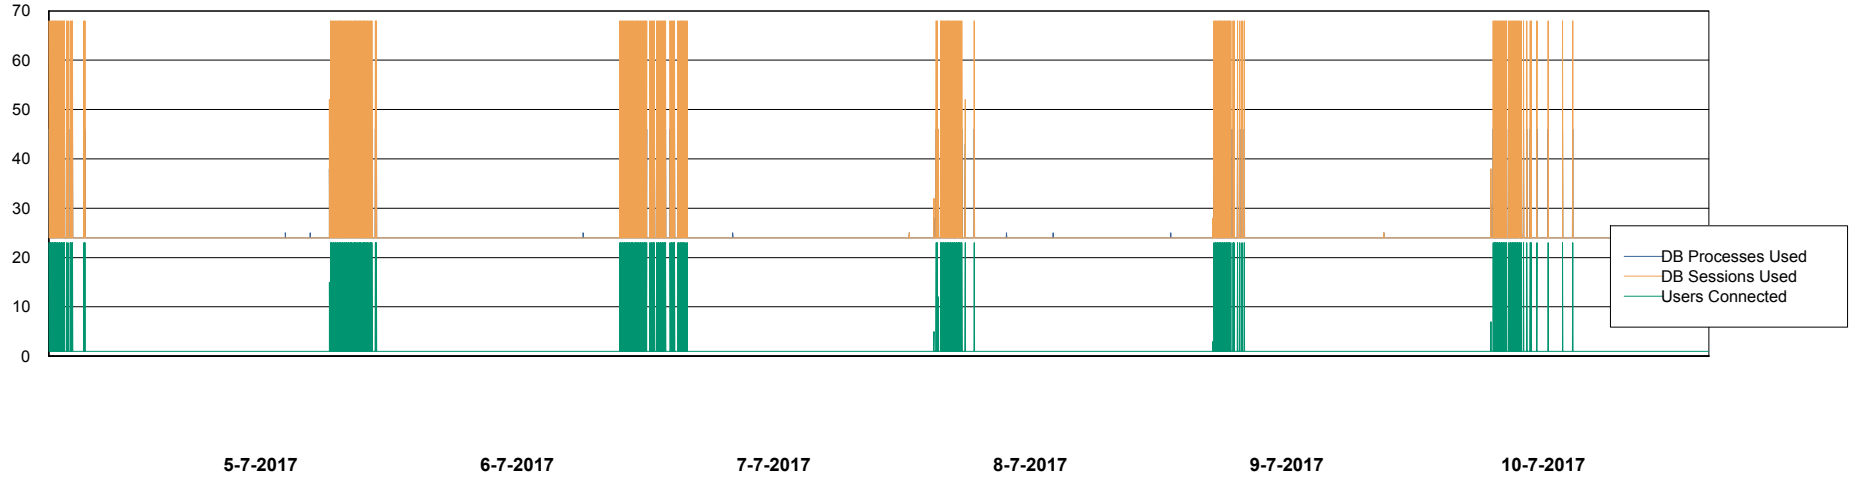

Database Performance AUJ_DB5_Standby

DB Processes Max 300
DB Sessions Max 480