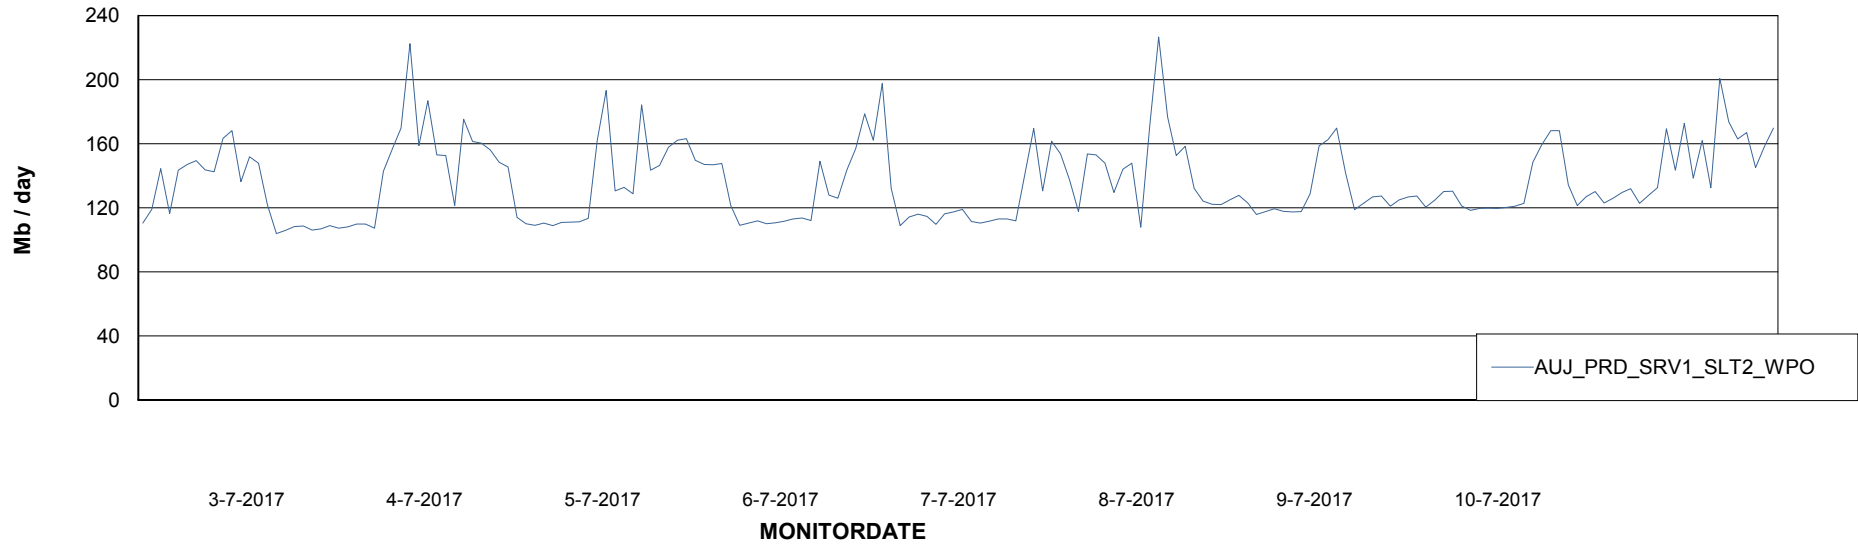

ABSolute Web Component Services

Avg memory used per ABS Web component