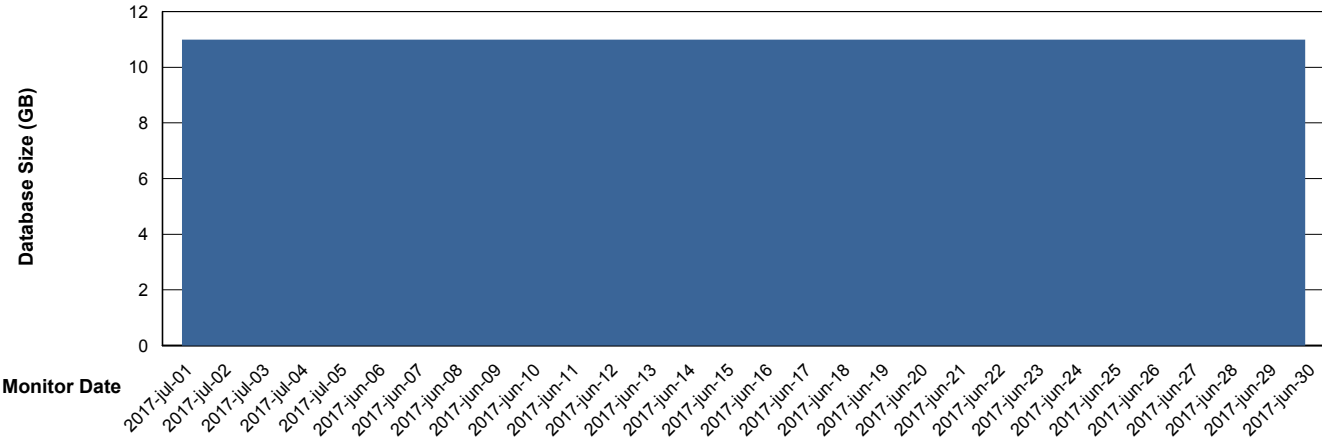

Database Performance WBLDB_Standby

DB Processes Max 500
DB Sessions Max 772

Weekly SLA Customer Report

Customer WBL_Production
 Database ID 40

DATABASE SIZE WBLDB_Production

Database growth over last month

Database Tablespace WBLDB_Production

Date	Tablespace Name	Filesize (Gb)	Usedsize (Gb)	Percentage free
5-7-2017	ABSDATA	6	5	17
	INDX	8	5	38
4-7-2017	ABSDATA	6	5	17
	INDX	8	5	38
3-7-2017	ABSDATA	6	5	17
	INDX	8	5	38
2-7-2017	ABSDATA	6	5	17
	INDX	8	5	38
1-7-2017	ABSDATA	6	5	17
	INDX	8	5	38
30-6-2017	ABSDATA	6	5	17
	INDX	8	5	38
29-6-2017	ABSDATA	6	5	17
	INDX	8	5	38