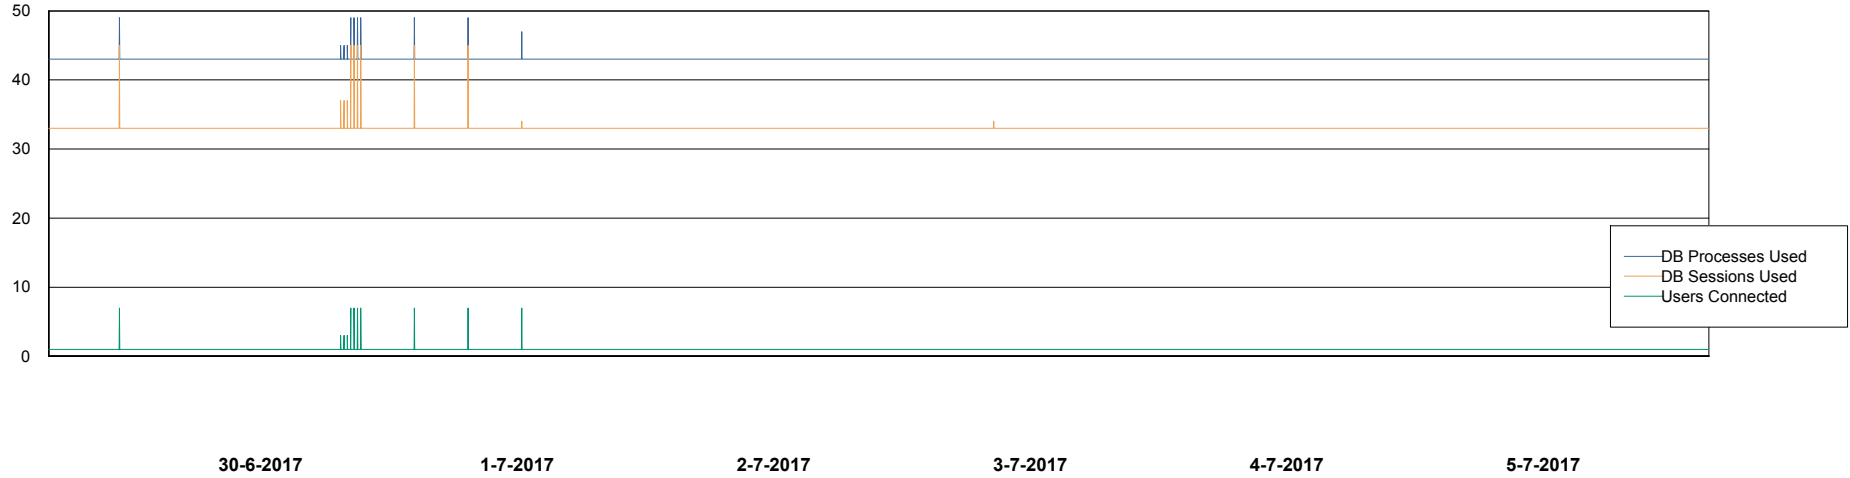

Weekly SLA Customer Report

Customer WBL_Production
Database ID 40

Database Performance WBLDB_Production

DB Processes Max 500
DB Sessions Max 772

Weekly SLA Customer Report

Customer WBL_Production
Database ID 40

Database Performance WBLDB_Standby

DB Processes Max 500
DB Sessions Max 772

Weekly SLA Customer Report

Customer WBL_Production
 Database ID 40

DATABASE SIZE WBLDB_Production

Database growth over last month