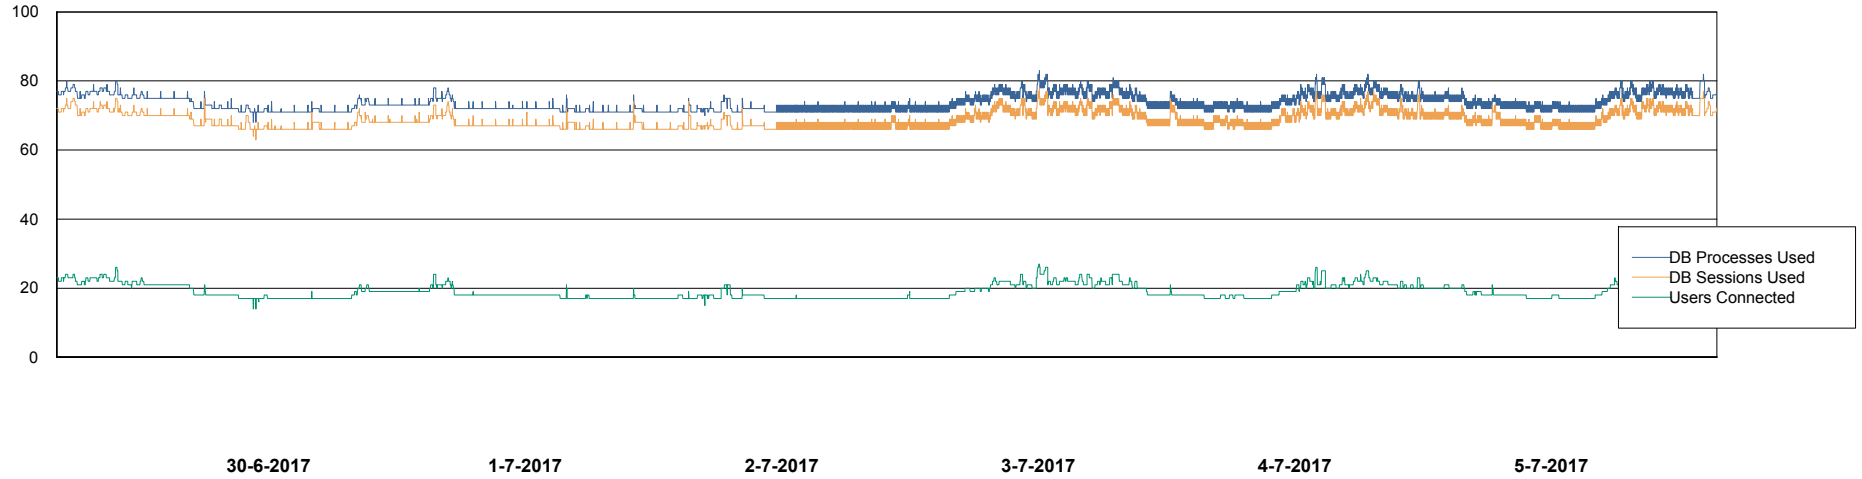

Database Performance WBLDB_Production

DB Processes Max 500
DB Sessions Max 772