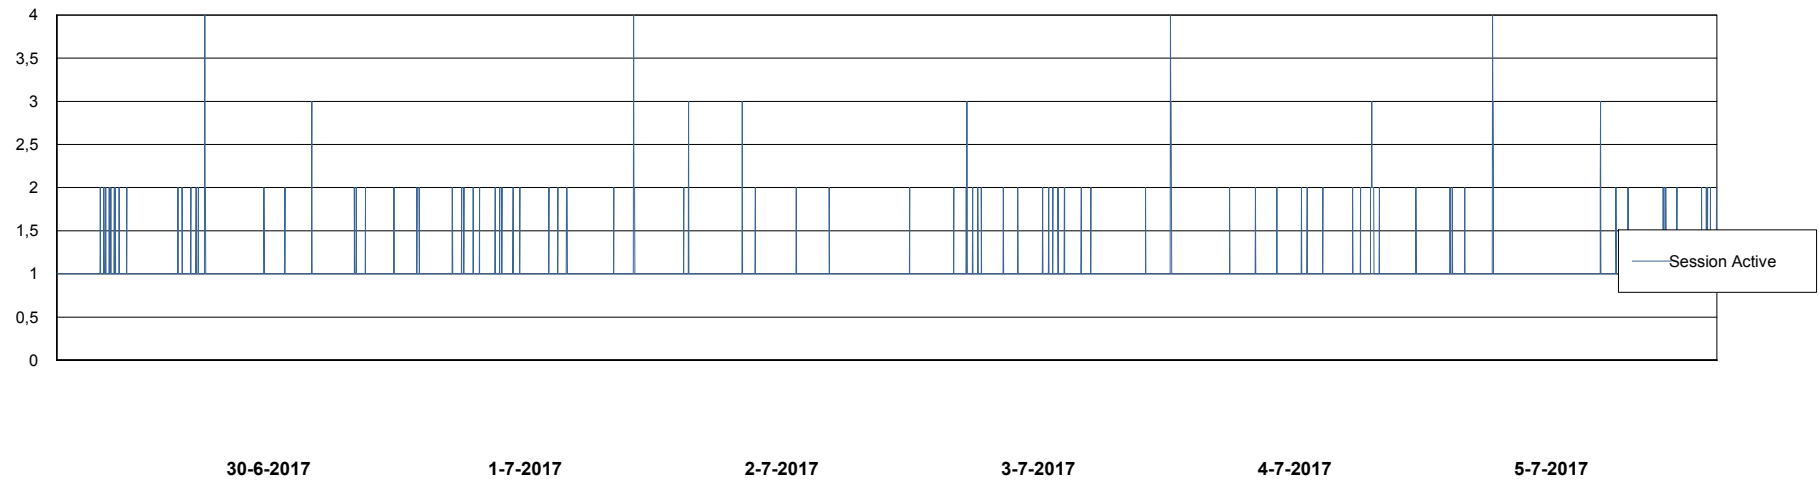

Harddisk Usage WBL_PRD_ORACLE2

	Free disk space on c: (%)	Total disk space on c: (Gb)	Free disk space on d: (%)	Total disk space on d: (Gb)	Free disk space on e: (%)	Total disk space on e: (Gb)	Free disk space on f: (%)	Total disk space on f: (Gb)
5-7-2017	76	120	90	200	89	200	96	200
4-7-2017	76	120	90	200	89	200	96	200
3-7-2017	76	120	90	200	89	200	96	200
2-7-2017	76	120	90	200	89	200	96	200
1-7-2017	76	120	90	200	89	200	95	200
30-6-2017	76	120	90	200	89	200	95	200
29-6-2017	76	120	90	200	89	200	96	200

Weekly SLA Customer Report

Customer WBL_Production
Database ID 40

Database Performance WBLDB_Production

DB Processes Max 500
DB Sessions Max 772

Weekly SLA Customer Report

Customer WBL_Production
Database ID 40