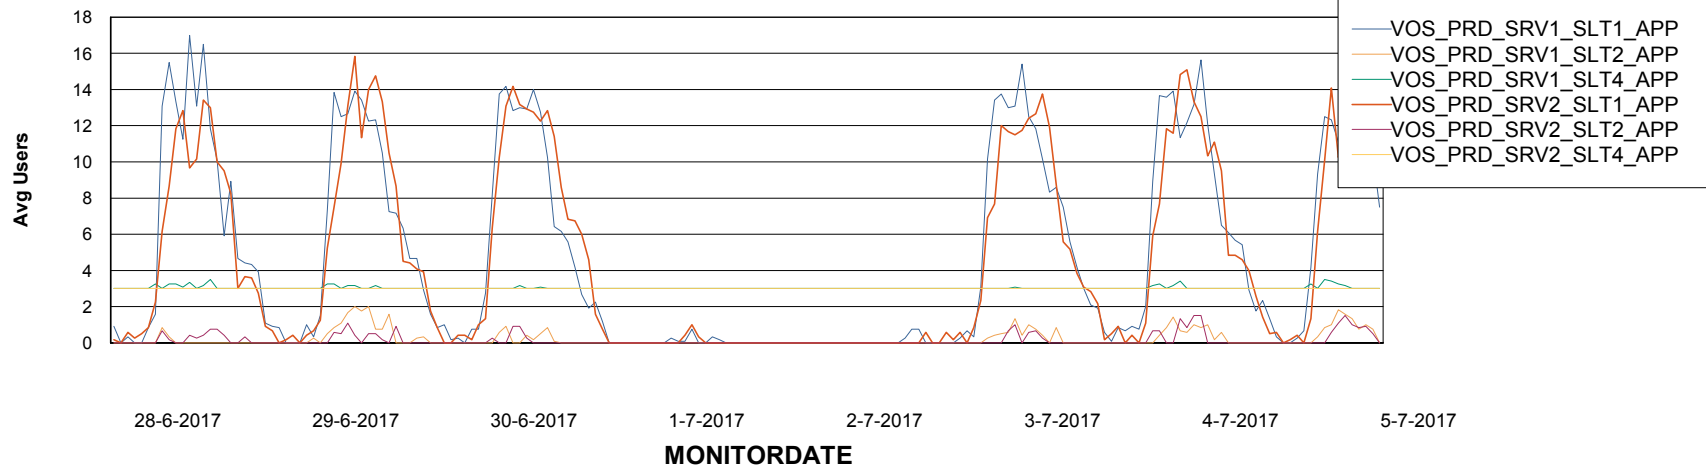

Weekly SLA Customer Report

Customer VOS_Production
Database ID 68

ABSSolute Application Server Services

Avg memory used per ABS Server Service

Avg users per day per ABS server

Weekly SLA Customer Report

Customer VOS_Production
Database ID 68