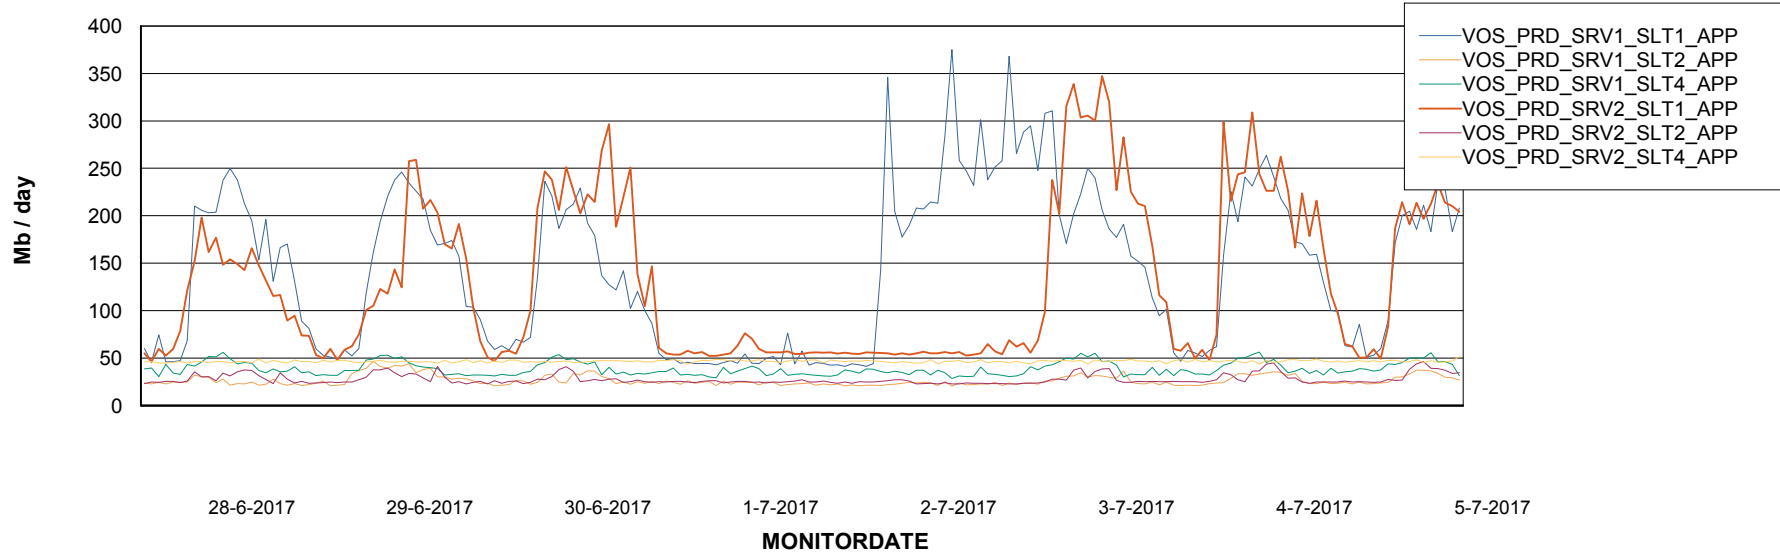

ABSSolute Application Server Services

Avg memory used per ABS Server Service