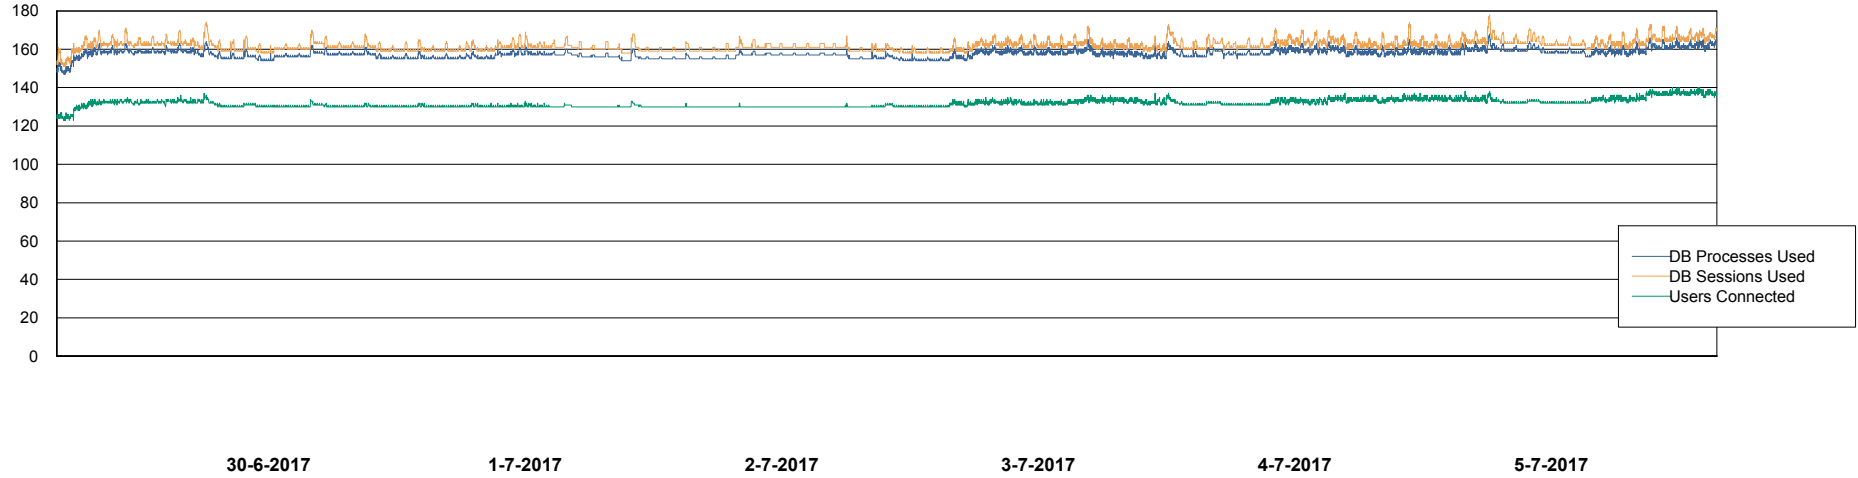

Database Performance VOSDB_Production

DB Processes Max 200
DB Sessions Max 322