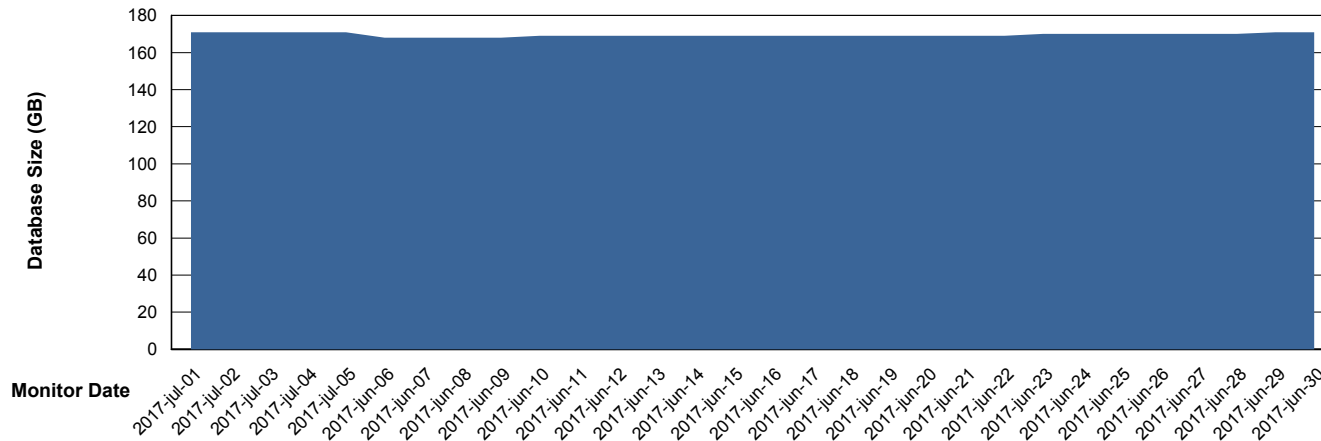

DATABASE SIZE VOSDB_Production

Database growth over last month