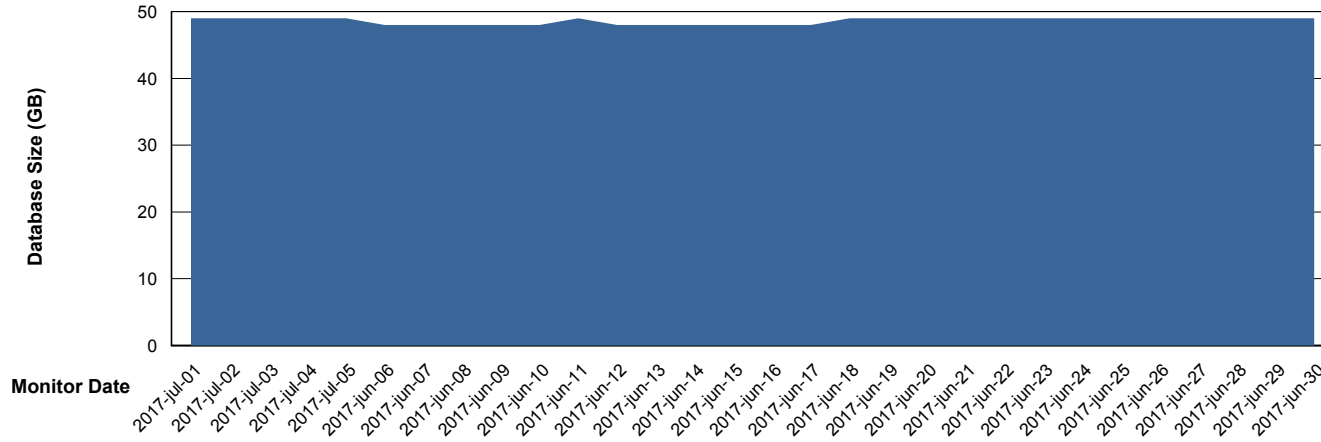

Database Performance VOSDB_Production

DB Processes Max 200
DB Sessions Max 322

Weekly SLA Customer Report

Customer VOS_Production
Database ID 68

DATABASE SIZE VOSBIDB_Production

Database growth over last month