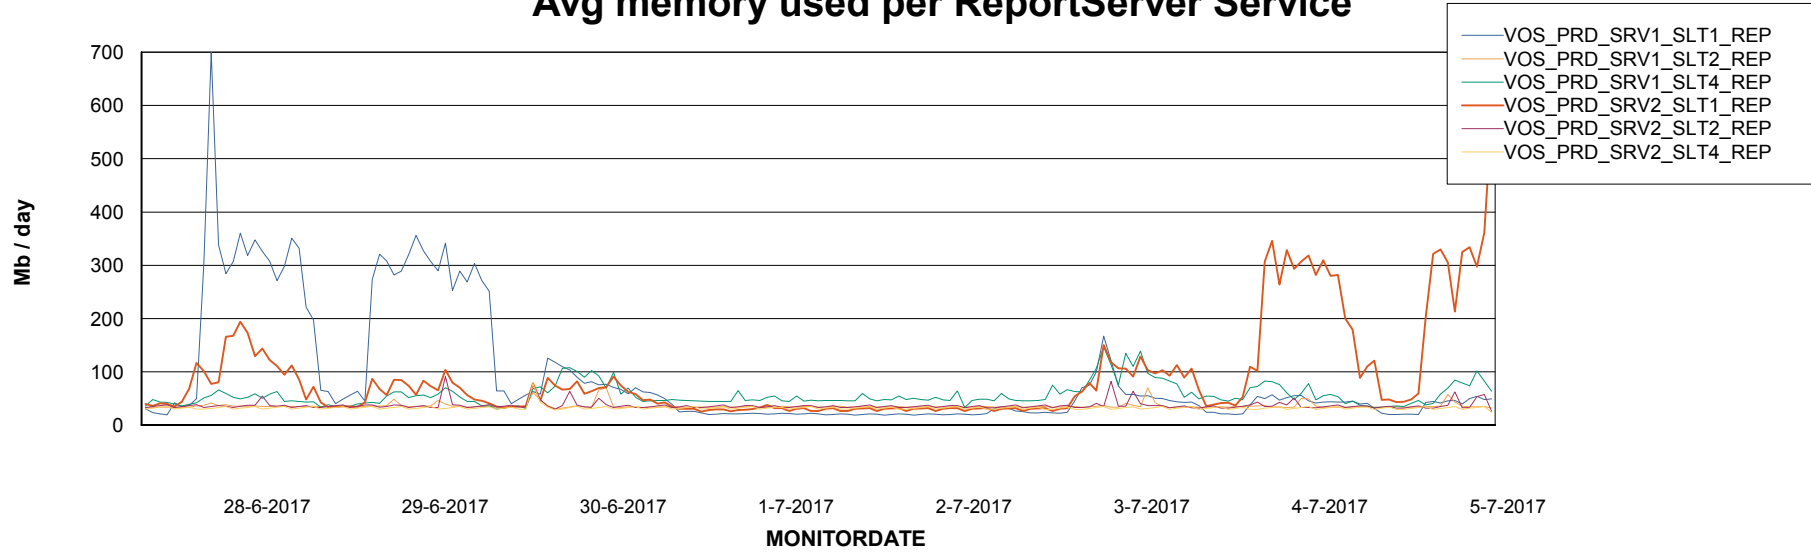

ABSSolute Application ReportServer Services

Avg memory used per ReportServer Service