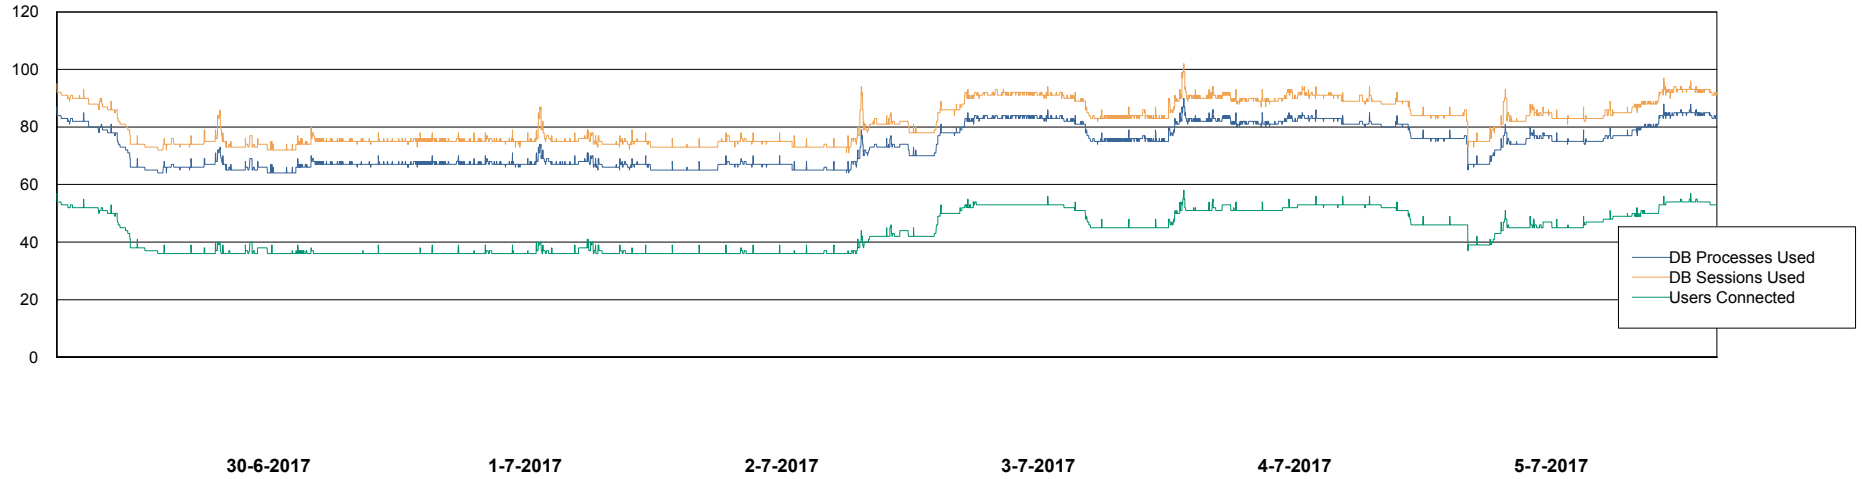

Database Performance RSSDB_Production

DB Processes Max 150
DB Sessions Max 248