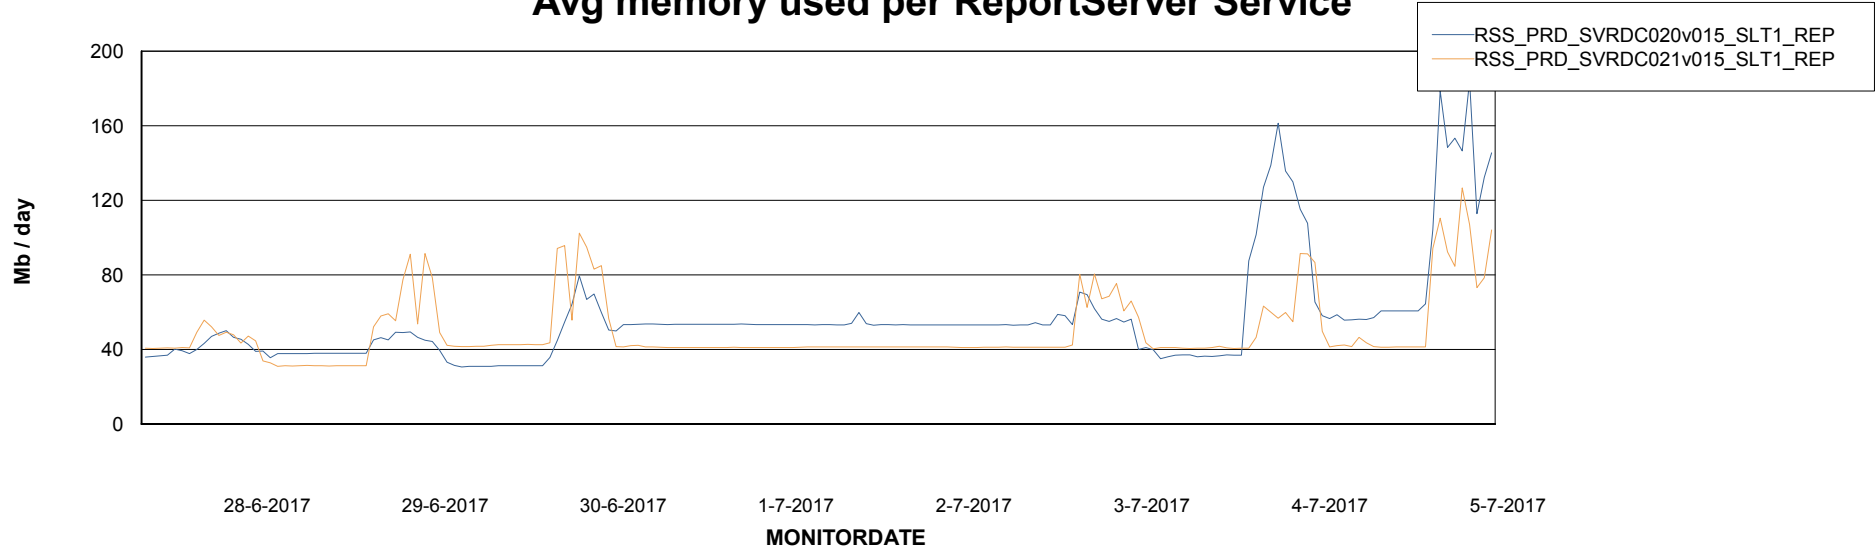

Avg memory used per ABS Server Service

Avg users per day per ABS server

Weekly SLA Customer Report

Customer RSS Production
Database ID 52

ABSSolute Application ReportServer Services

Avg memory used per ReportServer Service