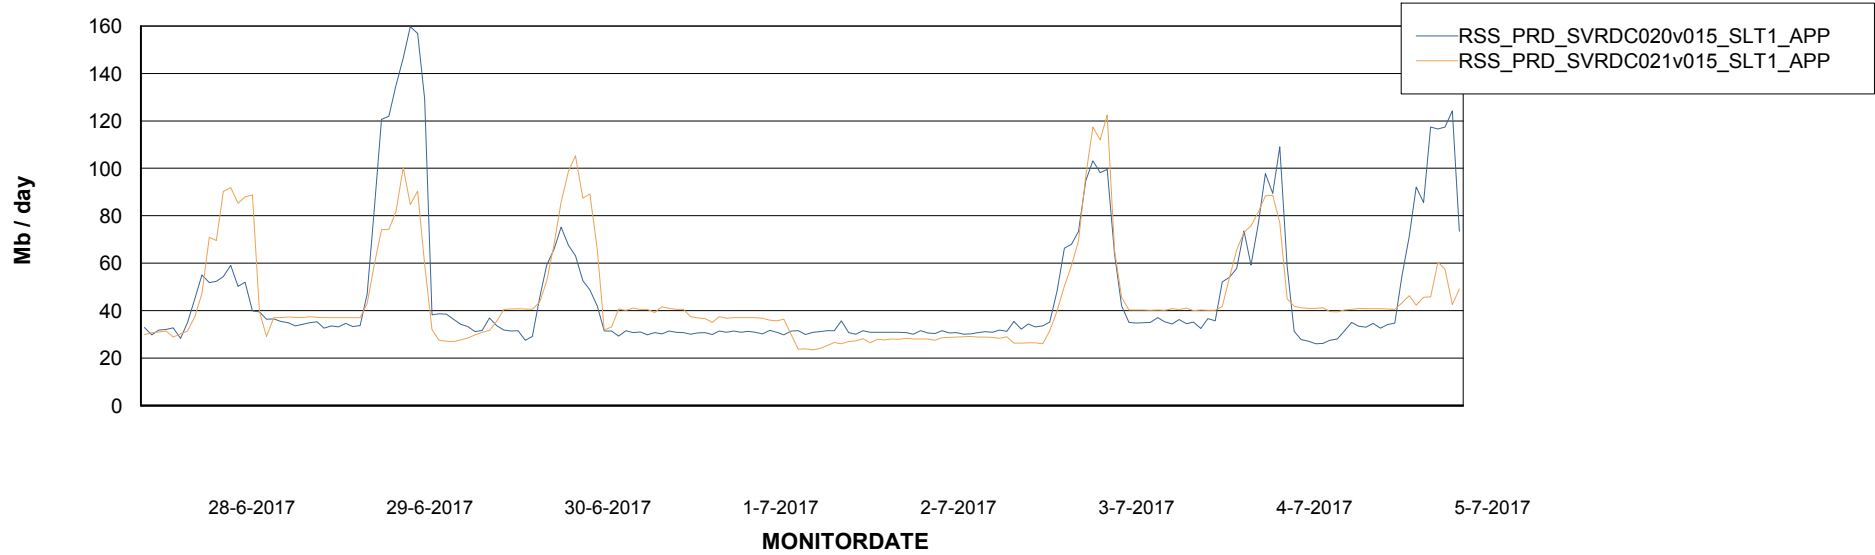

ABSSolute Application Server Services

Avg memory used per ABS Server Service