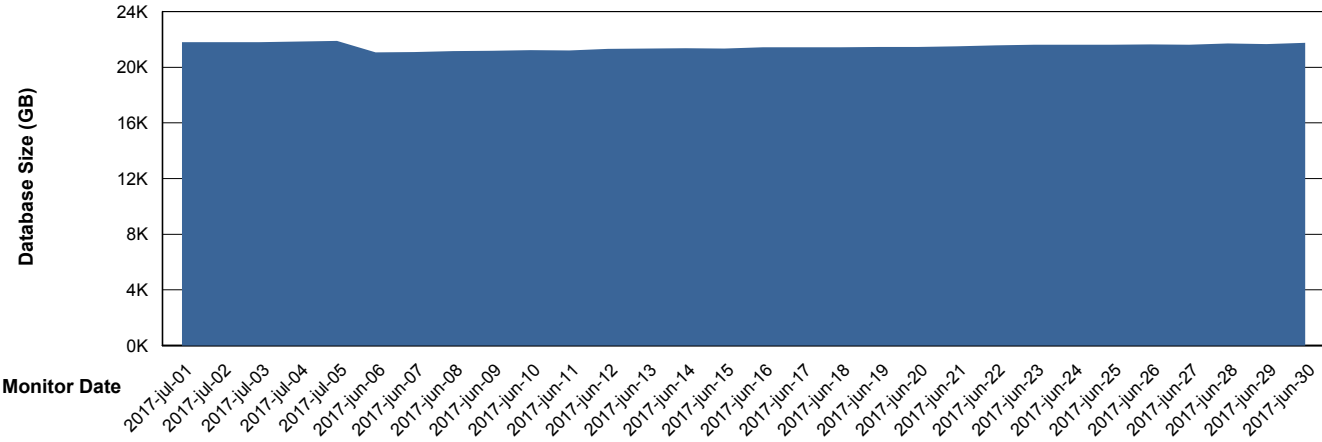

Database Performance RSSDB_Standby

DB Processes Max 150
DB Sessions Max 248

Weekly SLA Customer Report

Customer RSS Production
 Database ID 52

DATABASE SIZE RSSDB_Production

Database growth over last month

Database Tablespace RSSDB_Production

Date	Tablespace Name	Filesize (Gb)	Usedsize (Gb)	Percentage free
5-7-2017	ABSDATA	10,800	9,118	16
	INDX	14,900	11,475	23
4-7-2017	ABSDATA	10,800	9,109	16
	INDX	14,900	11,463	23
3-7-2017	ABSDATA	10,800	9,092	16
	INDX	14,900	11,439	23
2-7-2017	ABSDATA	10,800	9,092	16
	INDX	14,900	11,420	23
1-7-2017	ABSDATA	10,800	9,092	16
	INDX	14,900	11,409	23
30-6-2017	ABSDATA	10,800	9,058	16
	INDX	14,900	11,408	23
29-6-2017	ABSDATA	10,800	9,057	16
	INDX	14,900	11,387	24