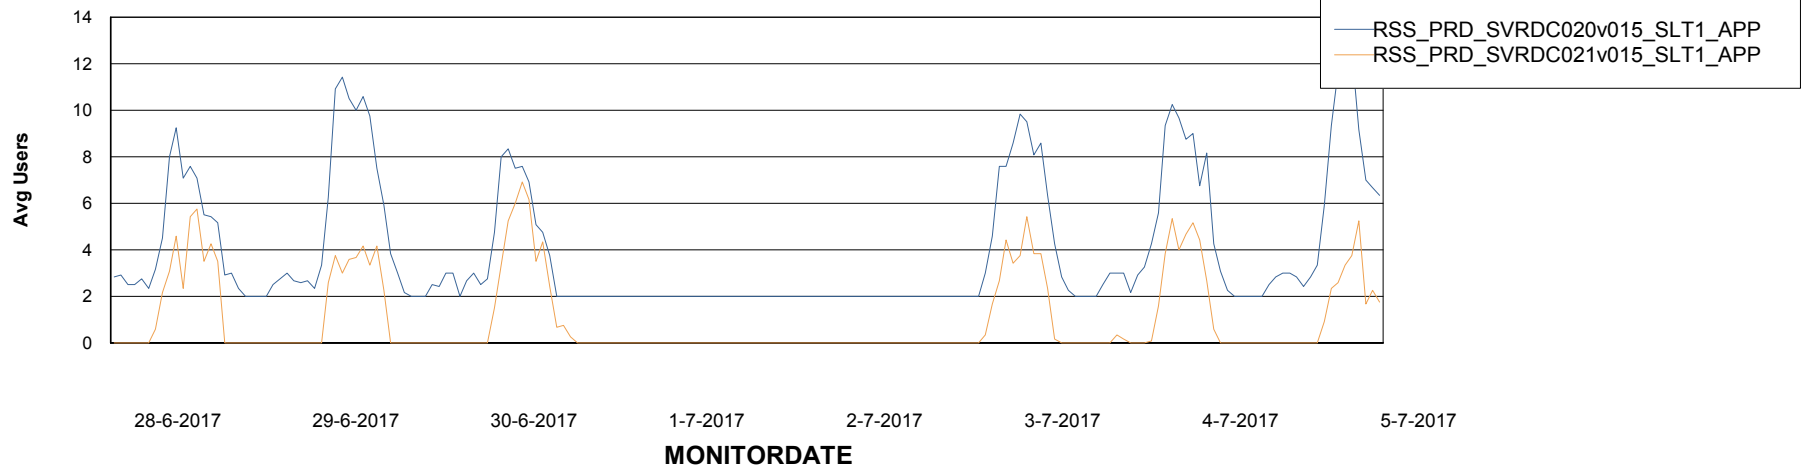

Avg users per day per ABS server