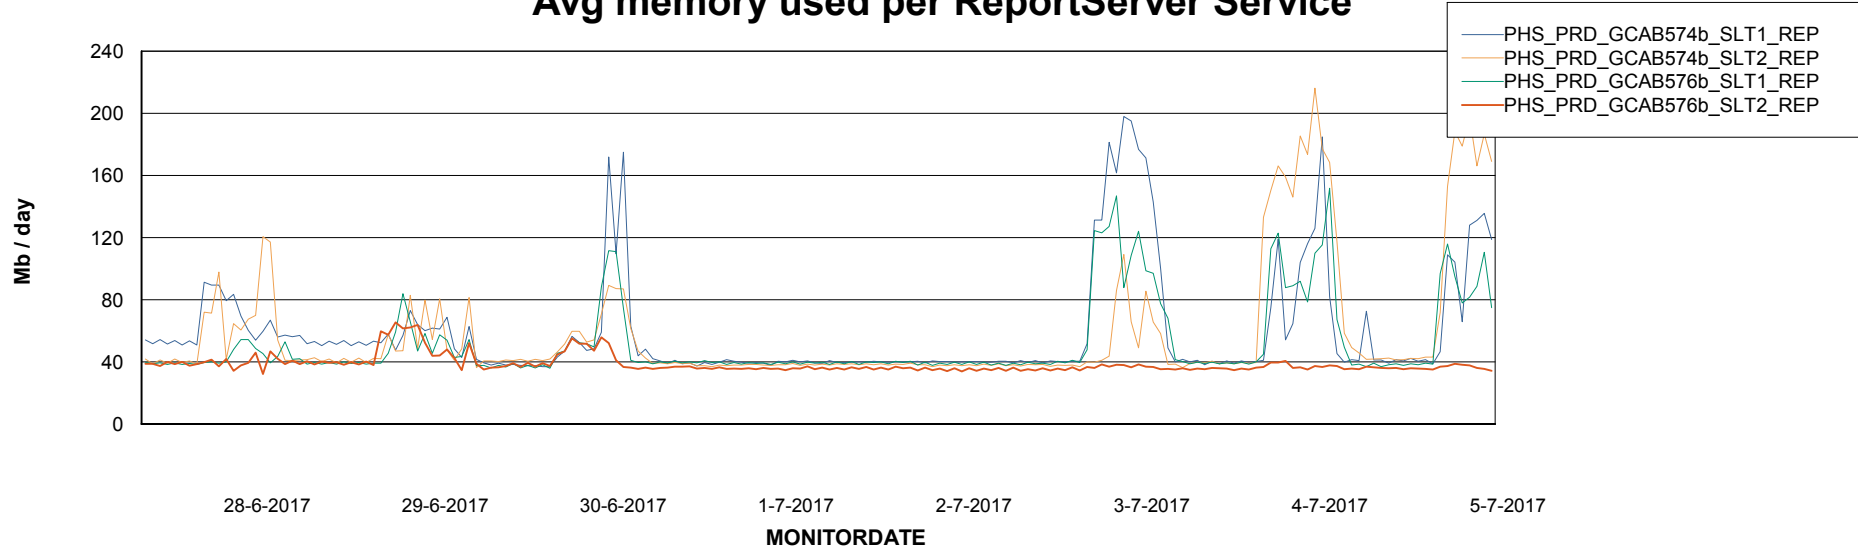

Avg memory used per ABS Server Service

Avg users per day per ABS server

Weekly SLA Customer Report

Customer PHS_Production
Database ID 47

ABSSolute Application ReportServer Services

Avg memory used per ReportServer Service