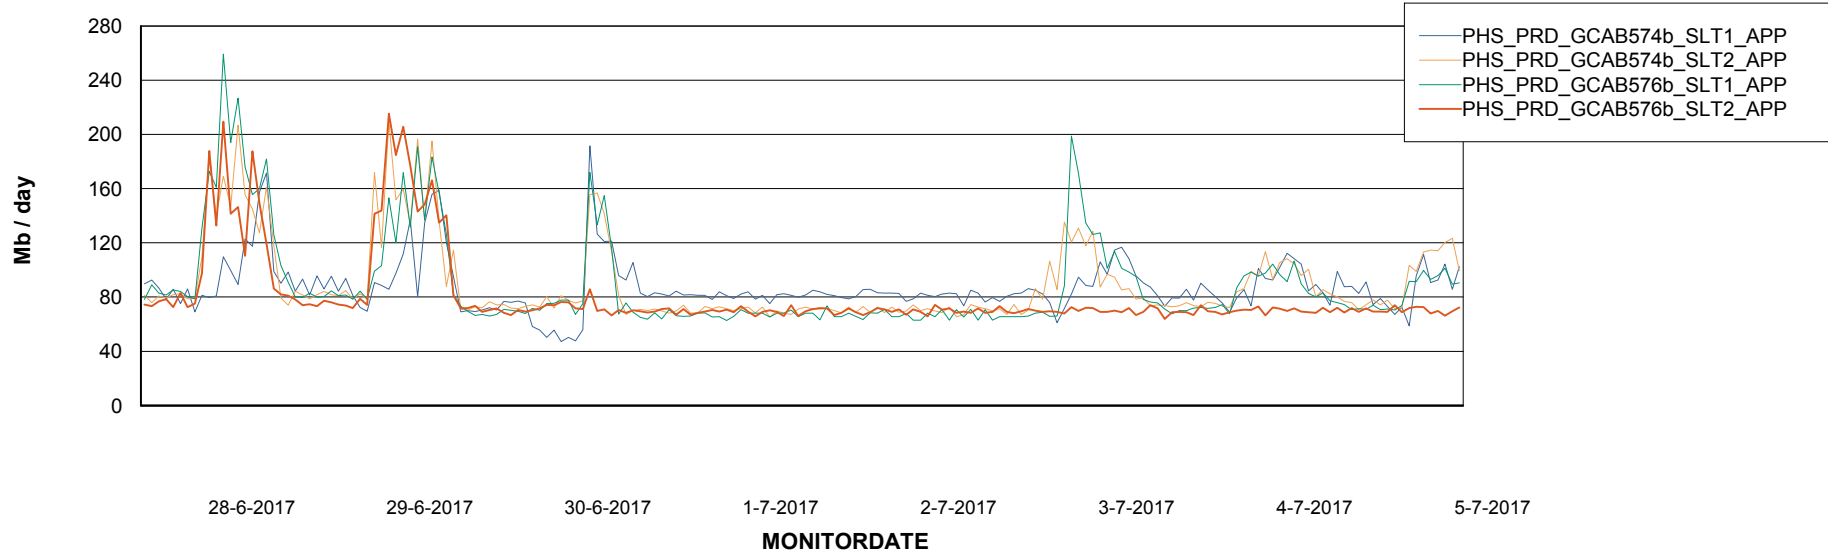

ABSSolute Application Server Services

Avg memory used per ABS Server Service