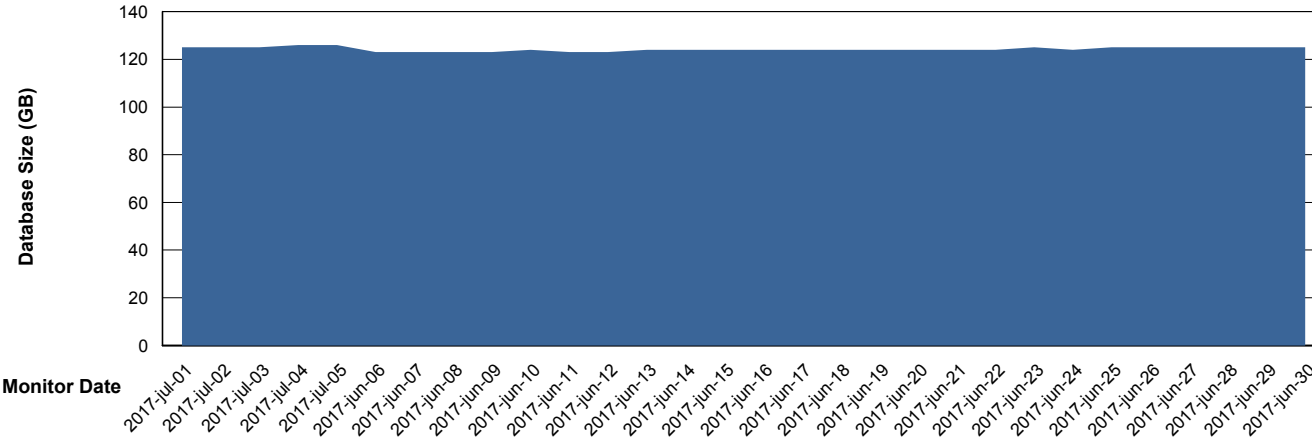

Database Performance PHSDB_Standby

DB Processes Max 500
DB Sessions Max 772

Weekly SLA Customer Report

Customer PHS_Production
 Database ID 47

DATABASE SIZE PHSDB_Production

Database growth over last month