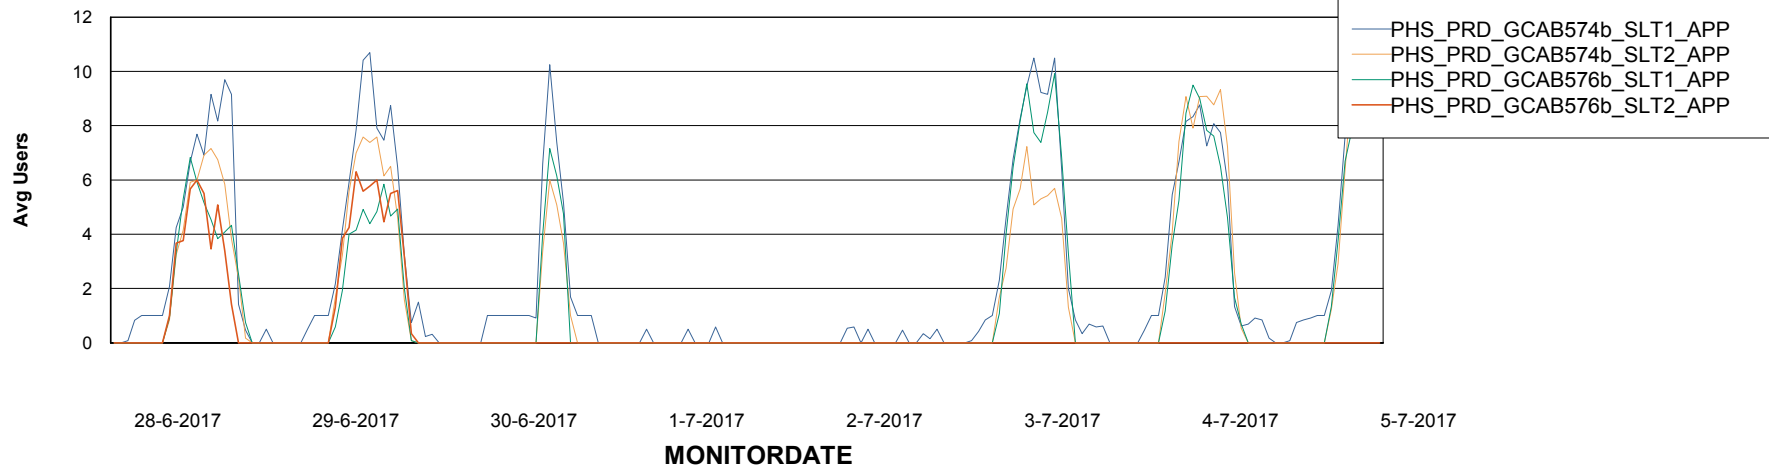

Avg users per day per ABS server