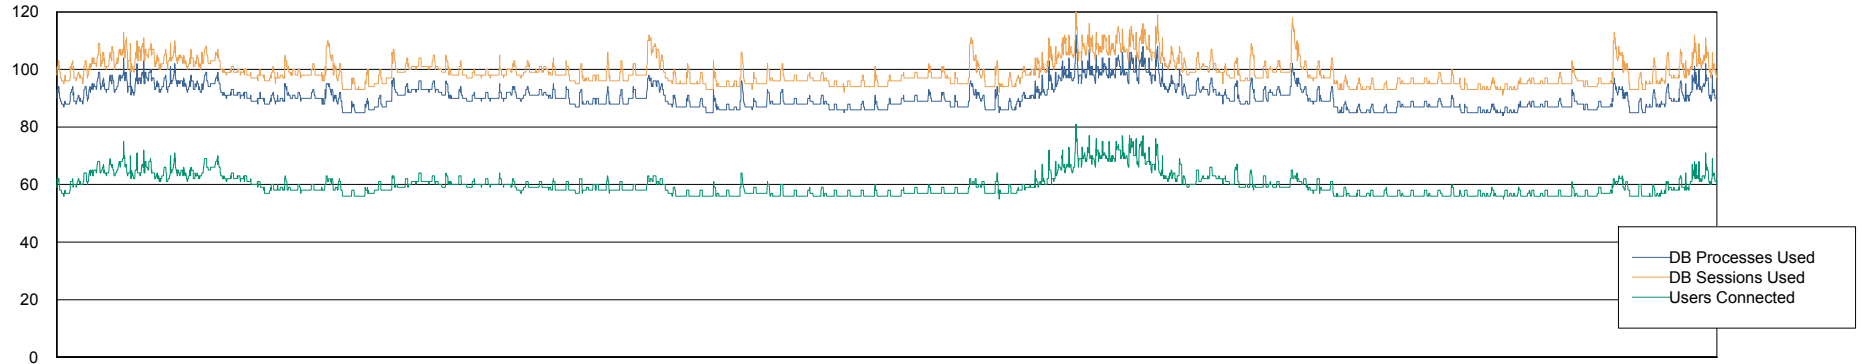

Harddisk Usage PCO_PRD_ORACLE2

	Free disk space on c: (%)	Total disk space on c: (Gb)	Free disk space on d: (%)	Total disk space on d: (Gb)
5-7-2017	77	279	44	838
4-7-2017	77	279	44	838
3-7-2017	77	279	44	838
2-7-2017	77	279	44	838
1-7-2017	77	279	44	838
30-6-2017	77	279	45	838
29-6-2017	75	279	45	838

Weekly SLA Customer Report

Customer PCO Production
Database ID 44

Database Performance PCODB_Production

DB Processes Max 300
DB Sessions Max 480

30-6-2017 1-7-2017 2-7-2017 3-7-2017 4-7-2017 5-7-2017

30-6-2017 1-7-2017 2-7-2017 3-7-2017 4-7-2017 5-7-2017