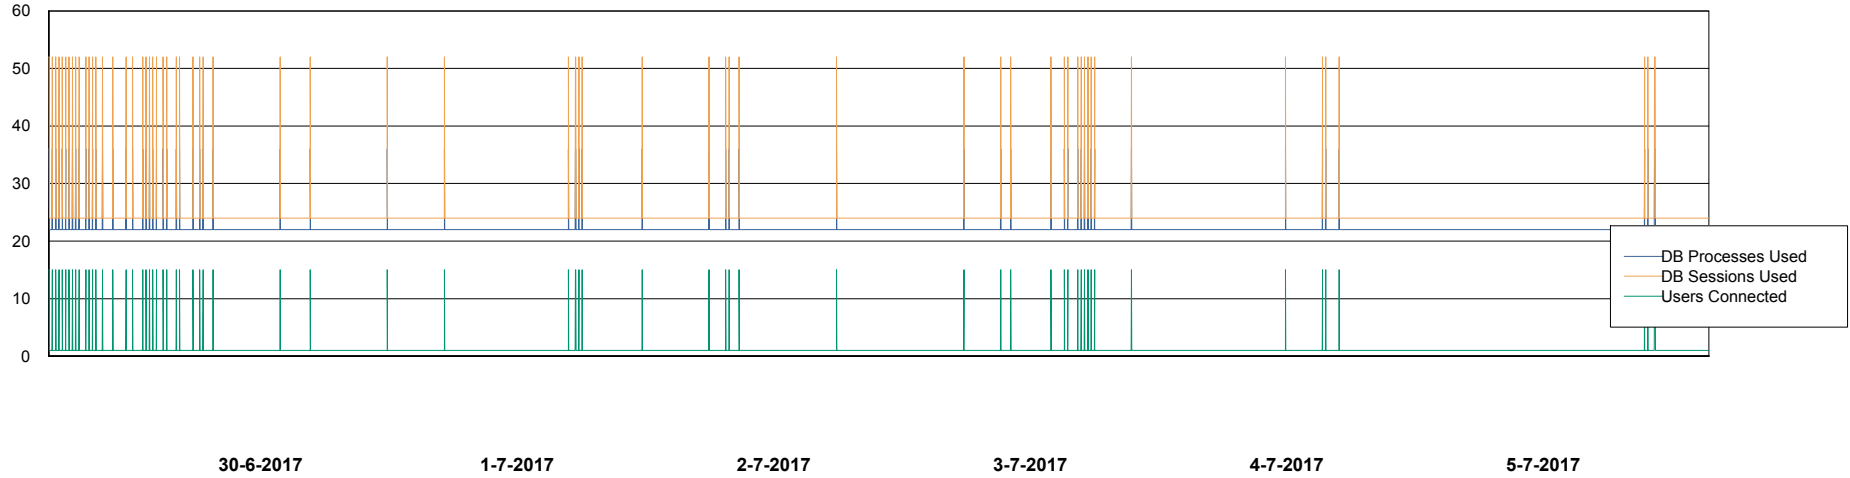

Weekly SLA Customer Report

Customer PCO Production
Database ID 44

Database Performance PCODB_Production

DB Processes Max 300
DB Sessions Max 480

30-6-2017 1-7-2017 2-7-2017 3-7-2017 4-7-2017 5-7-2017

30-6-2017 1-7-2017 2-7-2017 3-7-2017 4-7-2017 5-7-2017

Weekly SLA Customer Report

Customer PCO Production
Database ID 44

Database Performance PCODB_Standby

DB Processes Max 520
DB Sessions Max 804

Weekly SLA Customer Report

Customer PCO Production
 Database ID 44