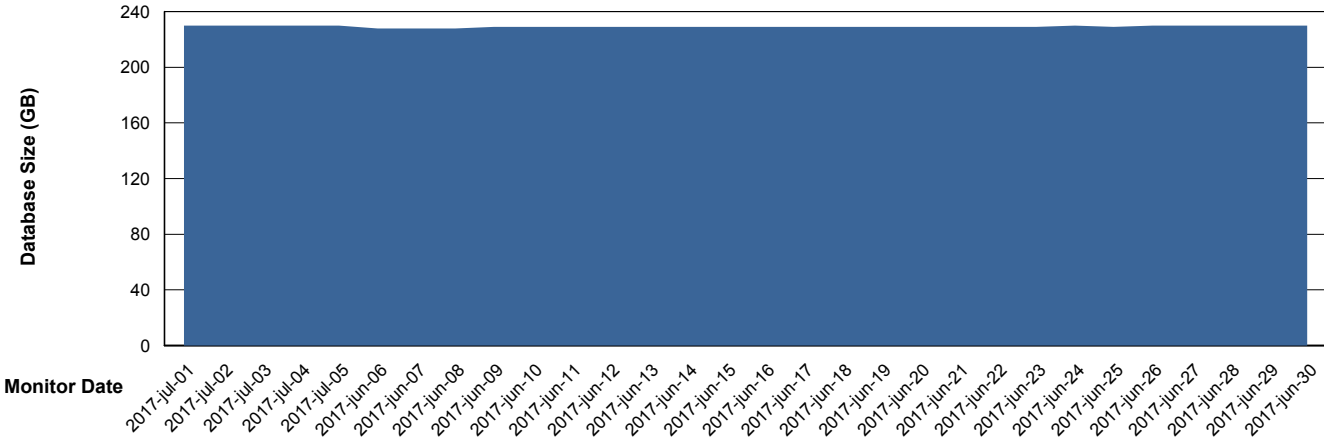

Database growth over last month

Database Tablespace PCODB_Production

Date	Tablespace Name	Filesize (Gb)	Usedsize (Gb)	Percentage free
5-7-2017	ABSDATA	95	81	15
	INDX	174	147	16
4-7-2017	ABSDATA	95	81	15
	INDX	174	147	16
3-7-2017	ABSDATA	95	81	15
	INDX	174	147	16
2-7-2017	ABSDATA	95	81	15
	INDX	174	147	16
1-7-2017	ABSDATA	95	81	15
	INDX	174	147	16
30-6-2017	ABSDATA	95	81	15
	INDX	174	147	16
29-6-2017	ABSDATA	95	81	15
	INDX	174	147	16