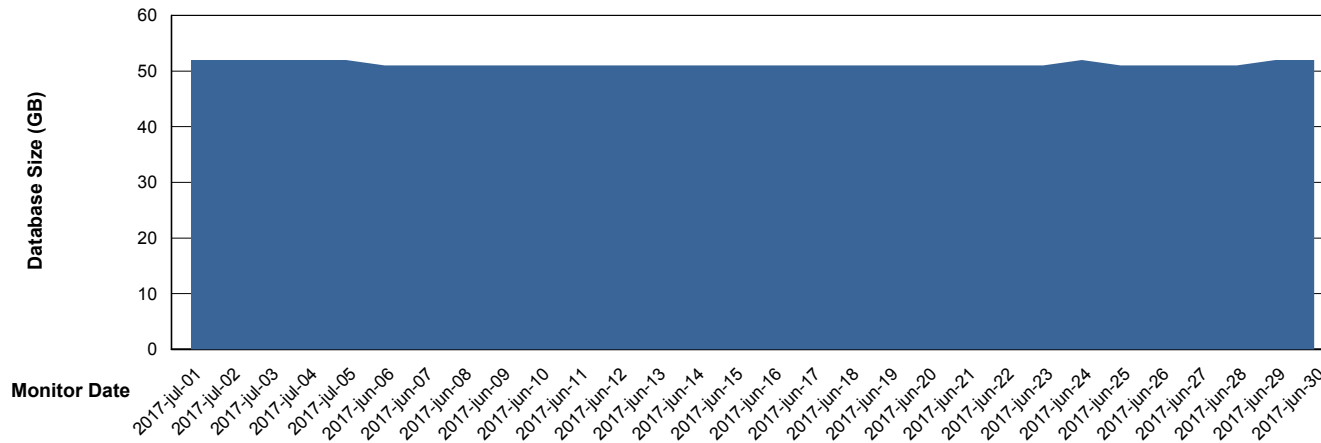

Weekly SLA Customer Report

Customer LLG_Production
Database ID 53

DATABASE SIZE LLGDB_Production

Database growth over last month

DATABASE SIZE LLGDBBI_Production

Database growth over last month

Weekly SLA Customer Report