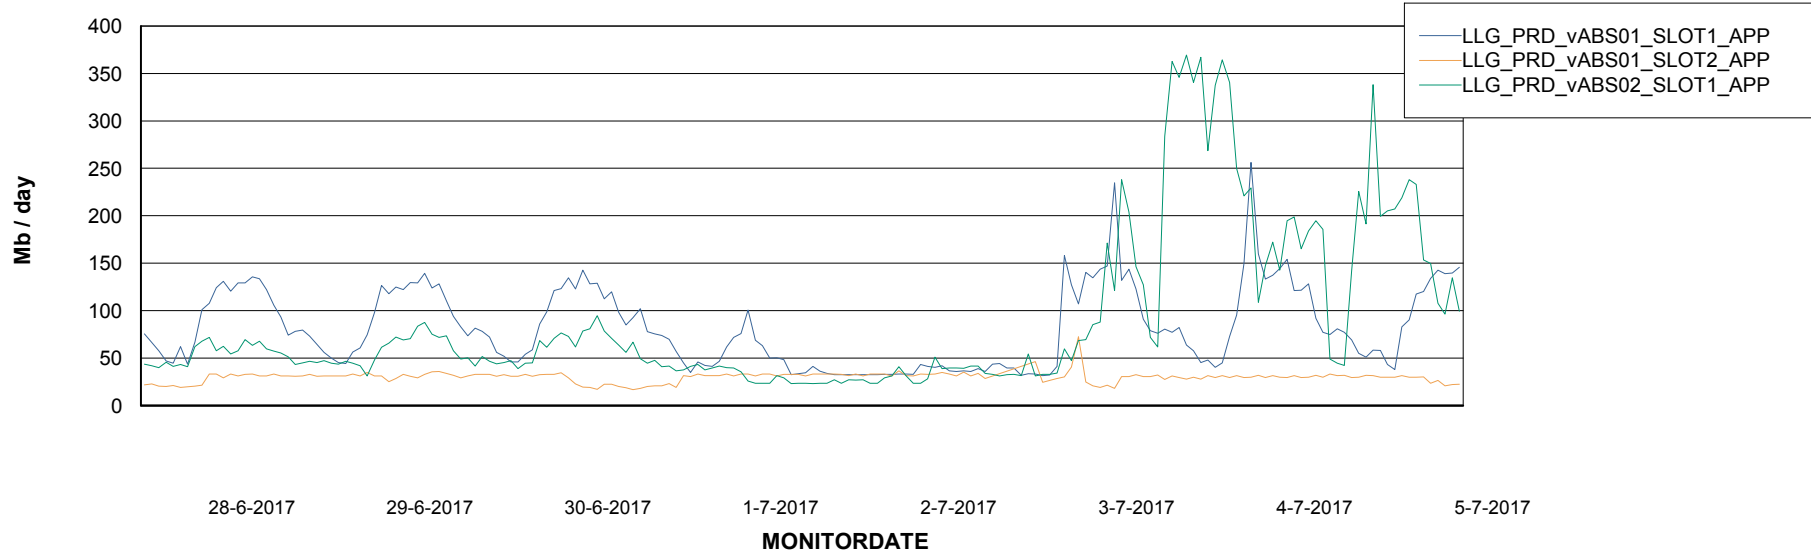

ABSSolute Application Server Services

Avg memory used per ABS Server Service