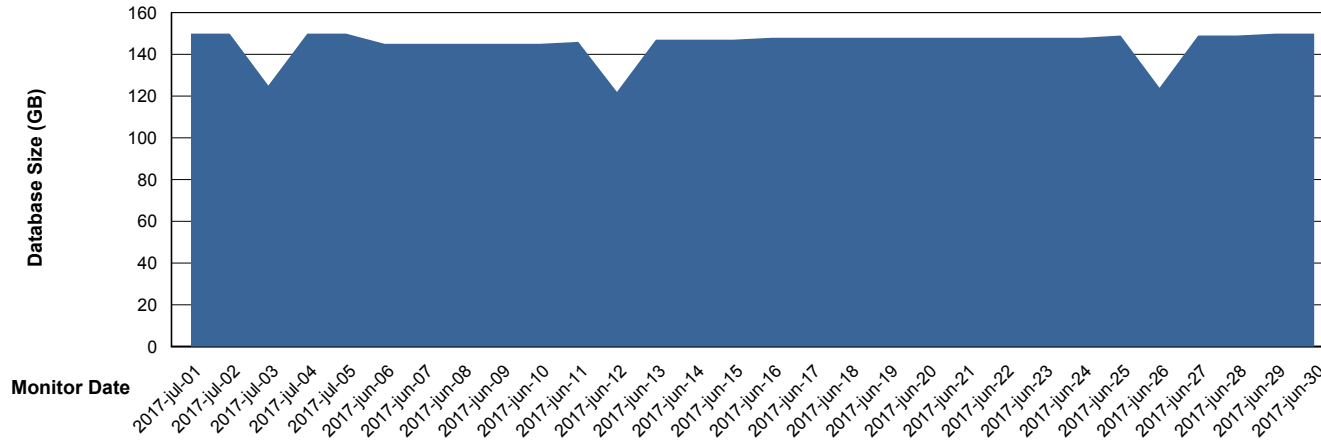

DATABASE SIZE LLGDB_Production

Database growth over last month