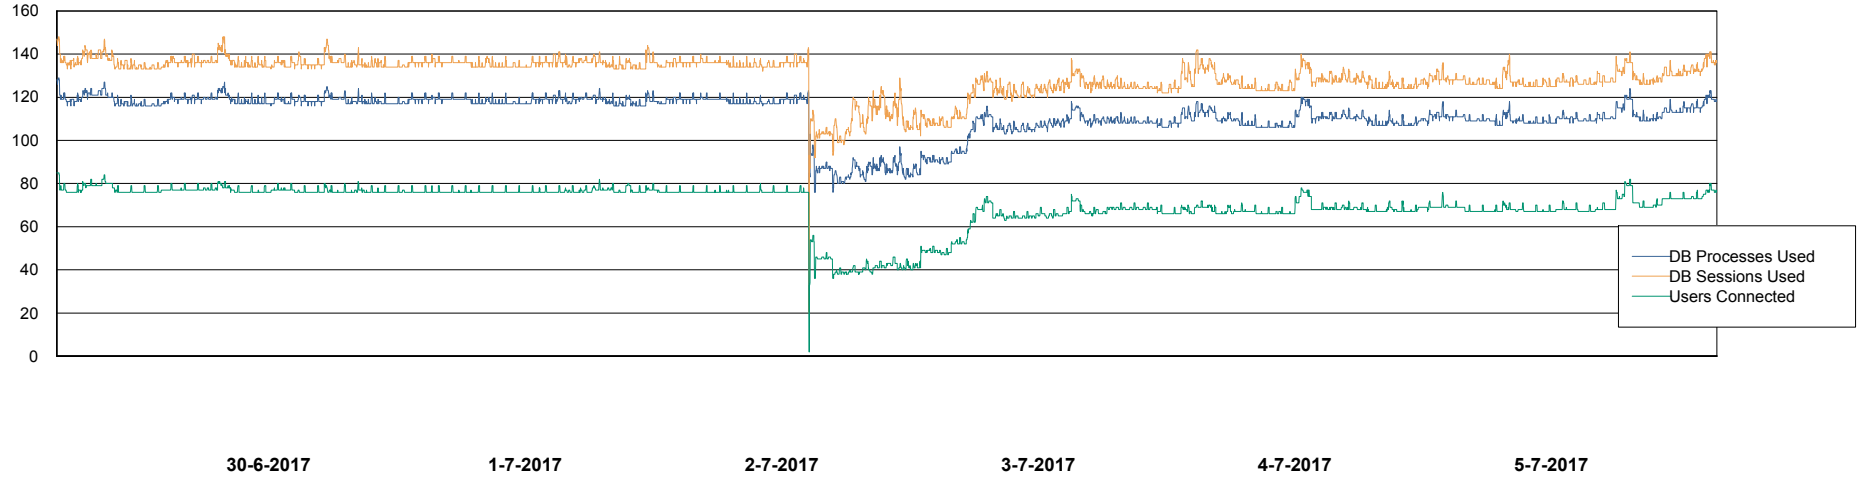

Database Performance LLGDB_Production

DB Processes Max 520
DB Sessions Max 804