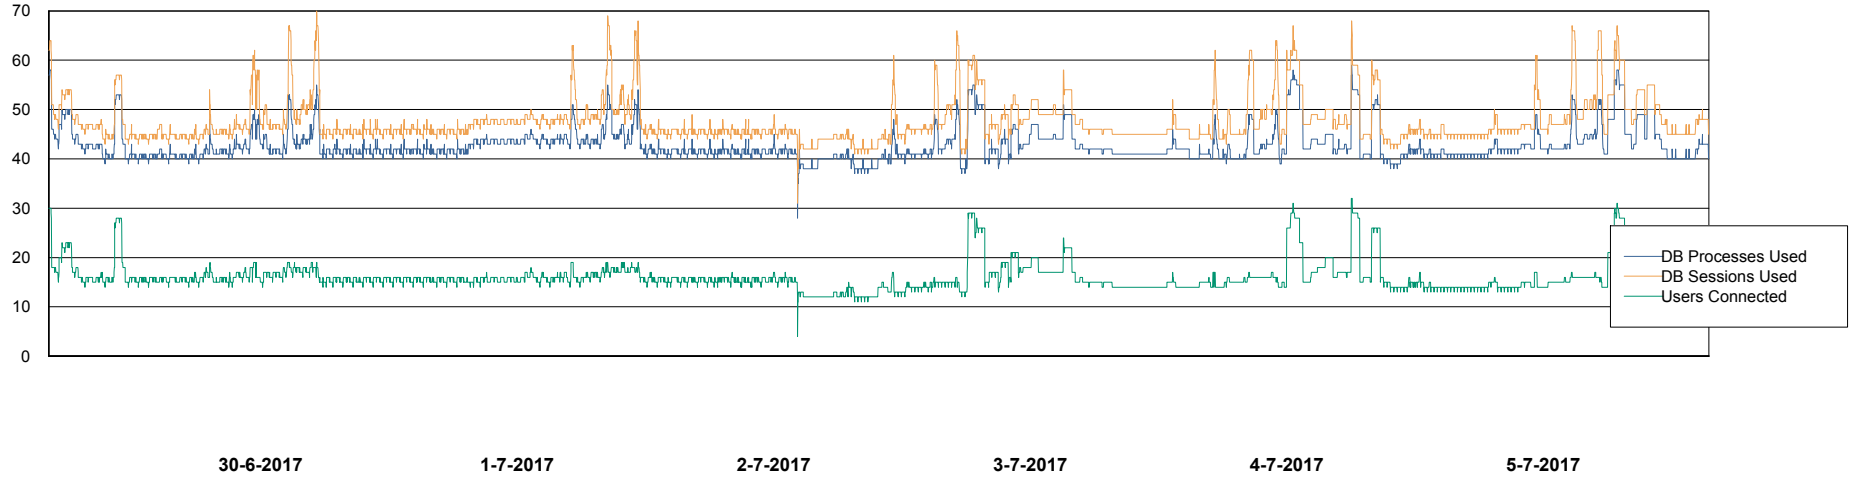

Database Performance LLGDB_Standby

DB Processes Max 520
DB Sessions Max 804

Weekly SLA Customer Report

Customer LLG_Production
Database ID 53

Database Performance LLGDBBI_Production

DB Processes Max 500
DB Sessions Max 780