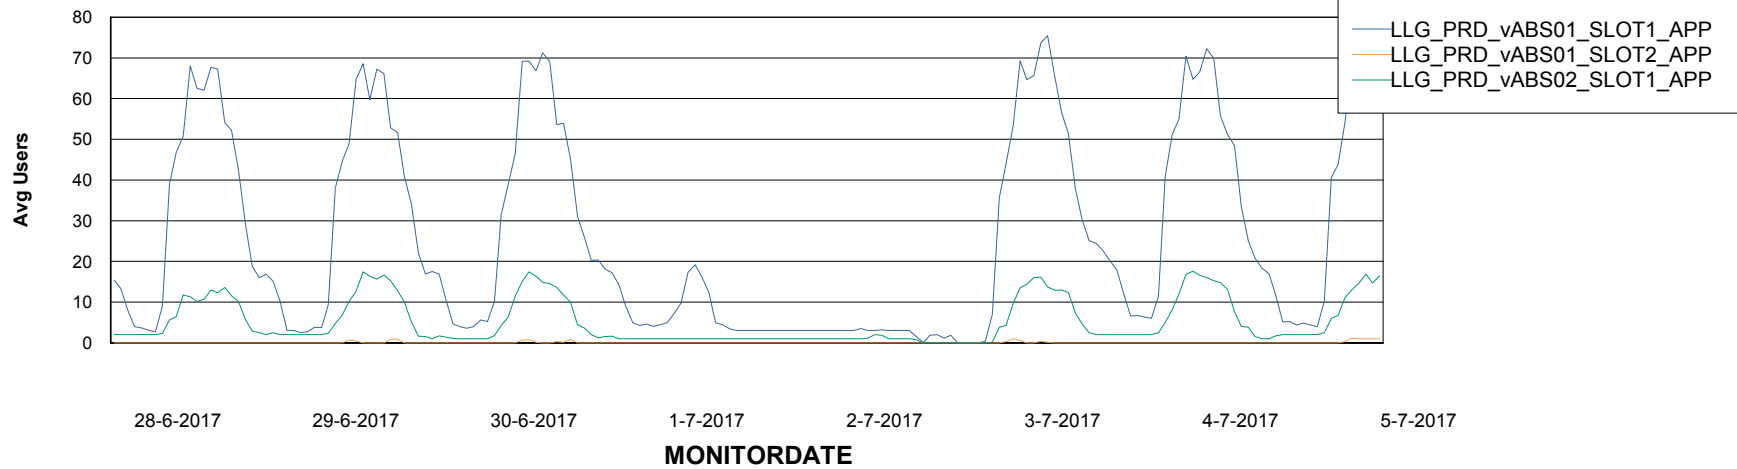

Weekly SLA Customer Report

Customer LLG_Production
Database ID 53

ABSSolute Application Server Services

Avg memory used per ABS Server Service

Avg users per day per ABS server

Weekly SLA Customer Report

Customer LLG_Production
Database ID 53