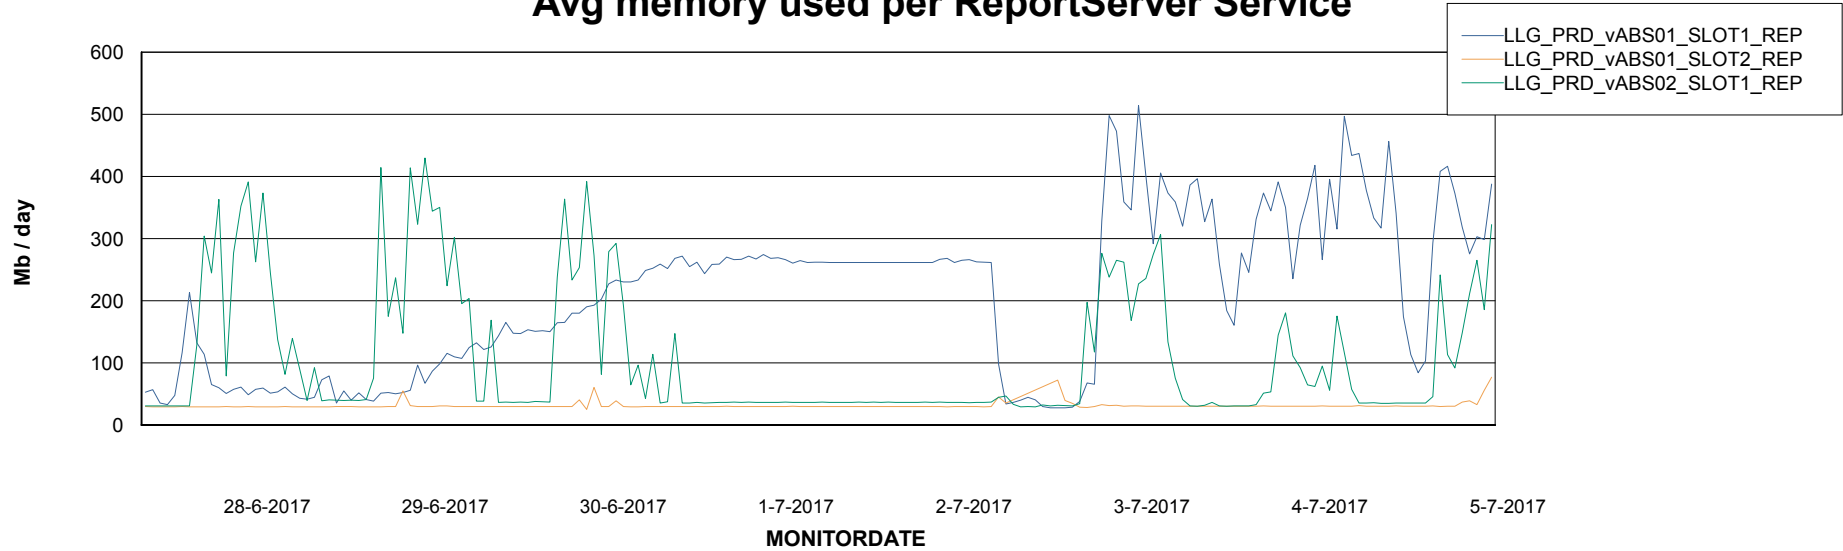

ABSSolute Application ReportServer Services

Avg memory used per ReportServer Service