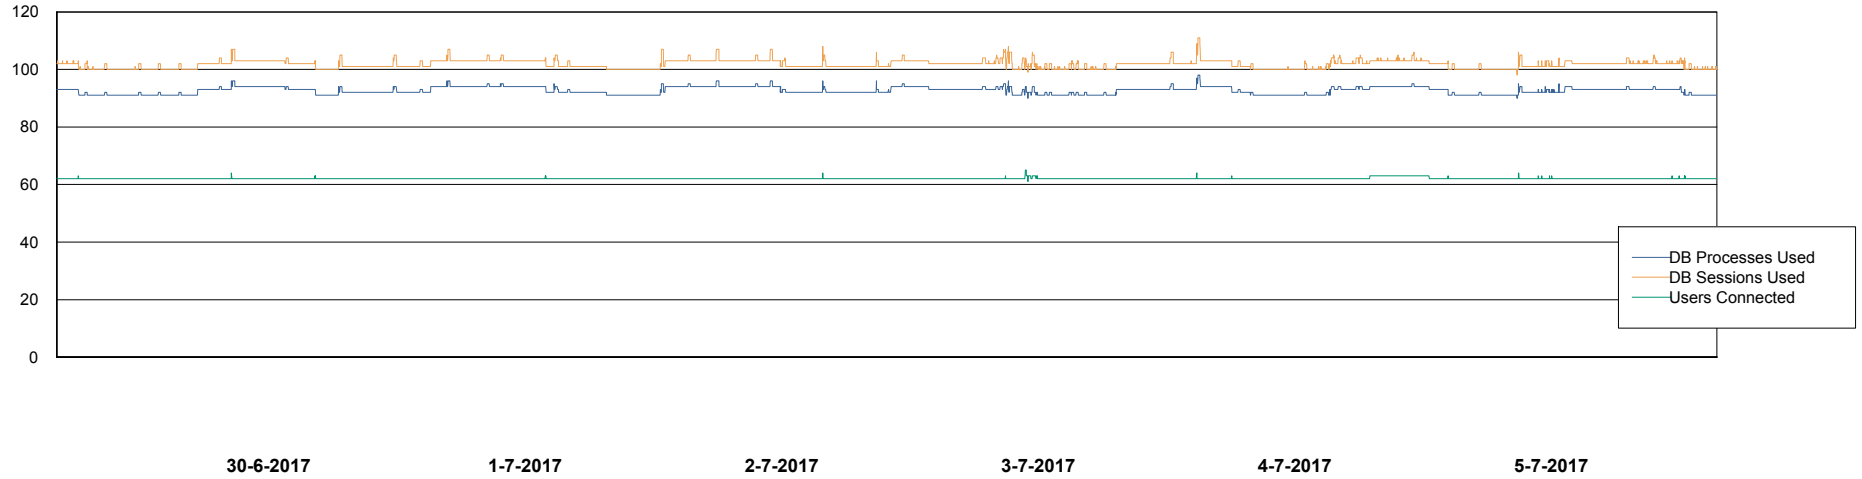

Harddisk Usage JWR_PRD_JWR-ODB-02

	Free disk space on / (%)	Total disk space on / (Gb)	Used disk space on / (Gb)
5-7-2017	60	251	96
4-7-2017	60	251	96
3-7-2017	60	251	96
2-7-2017	60	251	95
1-7-2017	60	251	95
30-6-2017	60	251	95
29-6-2017	60	251	95

Weekly SLA Customer Report

Customer JWR Production
Database ID 43

Database Performance JWRDB_Production

DB Processes Max 150
DB Sessions Max 248

Weekly SLA Customer Report

Customer JWR Production
Database ID 43