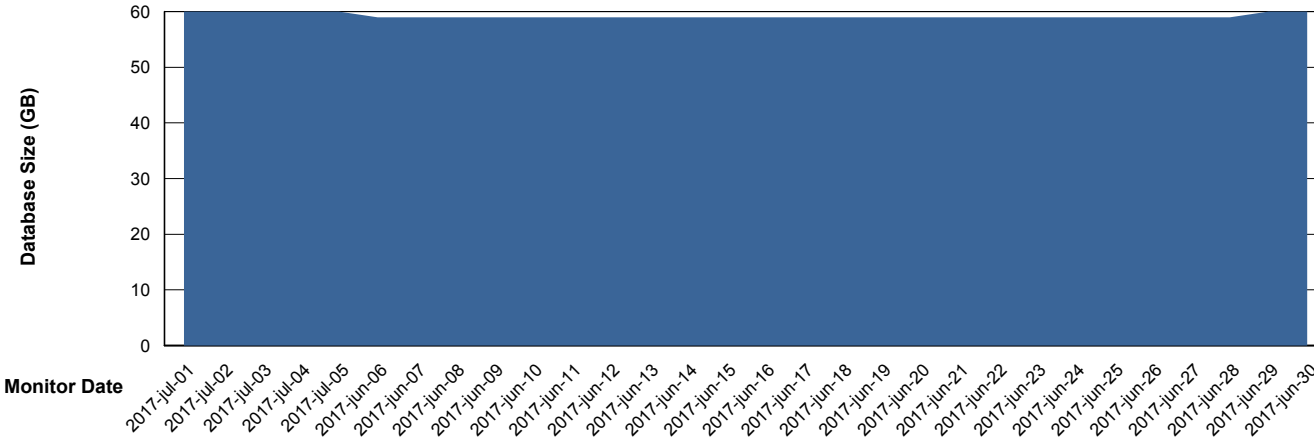

Database Performance JWRDB_Standby

DB Processes Max 150
DB Sessions Max 248

Weekly SLA Customer Report

Customer JWR Production
 Database ID 43

DATABASE SIZE JWRDB_Production

Database growth over last month

Database Tablespace JWRDB_Production

Date	Tablespace Name	Filesize (Gb)	Usedsize (Gb)	Percentage free
5-7-2017	ABSDATA	22	18	18
	INDX	50	40	20
4-7-2017	ABSDATA	22	18	18
	INDX	50	40	20
3-7-2017	ABSDATA	22	18	18
	INDX	50	40	20
2-7-2017	ABSDATA	22	18	18
	INDX	46	40	13
1-7-2017	ABSDATA	22	18	18
	INDX	46	40	13
30-6-2017	ABSDATA	22	18	18
	INDX	46	40	13
29-6-2017	ABSDATA	22	18	18
	INDX	46	40	13