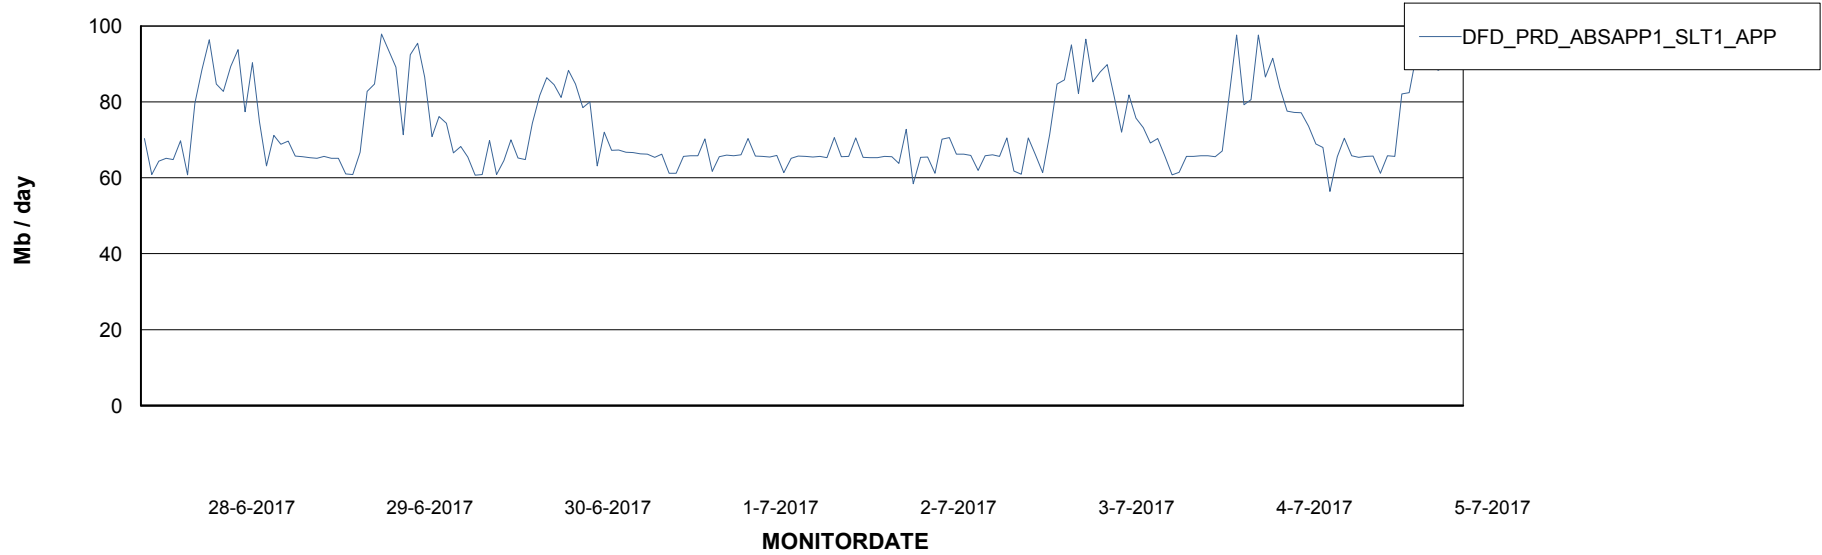

Standby Database Health DFD Production

Recovery lag for last 7 days

Weekly SLA Customer Report

Customer DFD Production
Database ID 39

ABSSolute Application Server Services

Avg memory used per ABS Server Service