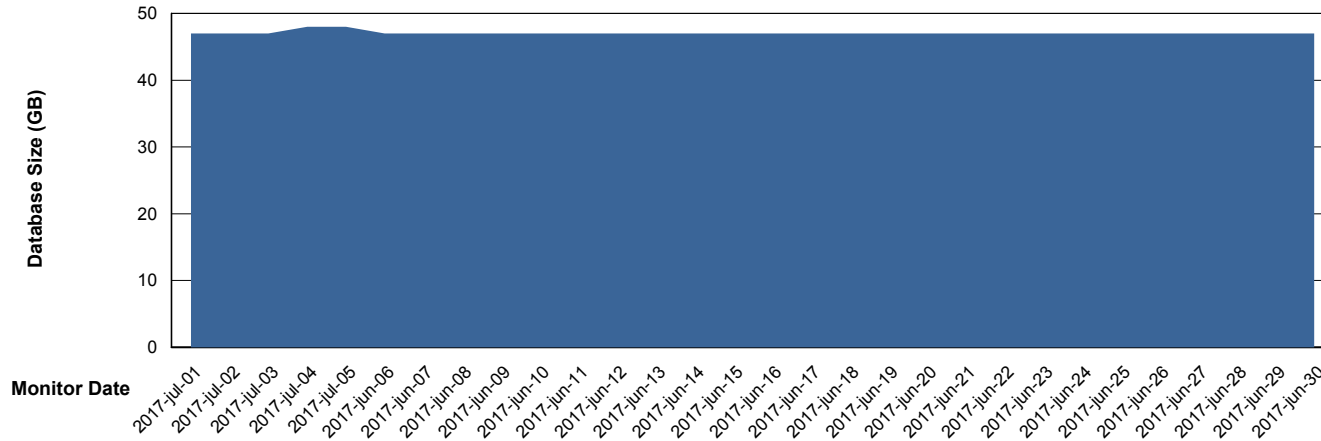

Weekly SLA Customer Report

Customer DFD Production
Database ID 39

DATABASE SIZE DFDDDB_Production

Database growth over last month

DATABASE SIZE DFDDDBI_Production

Database growth over last month

Weekly SLA Customer Report