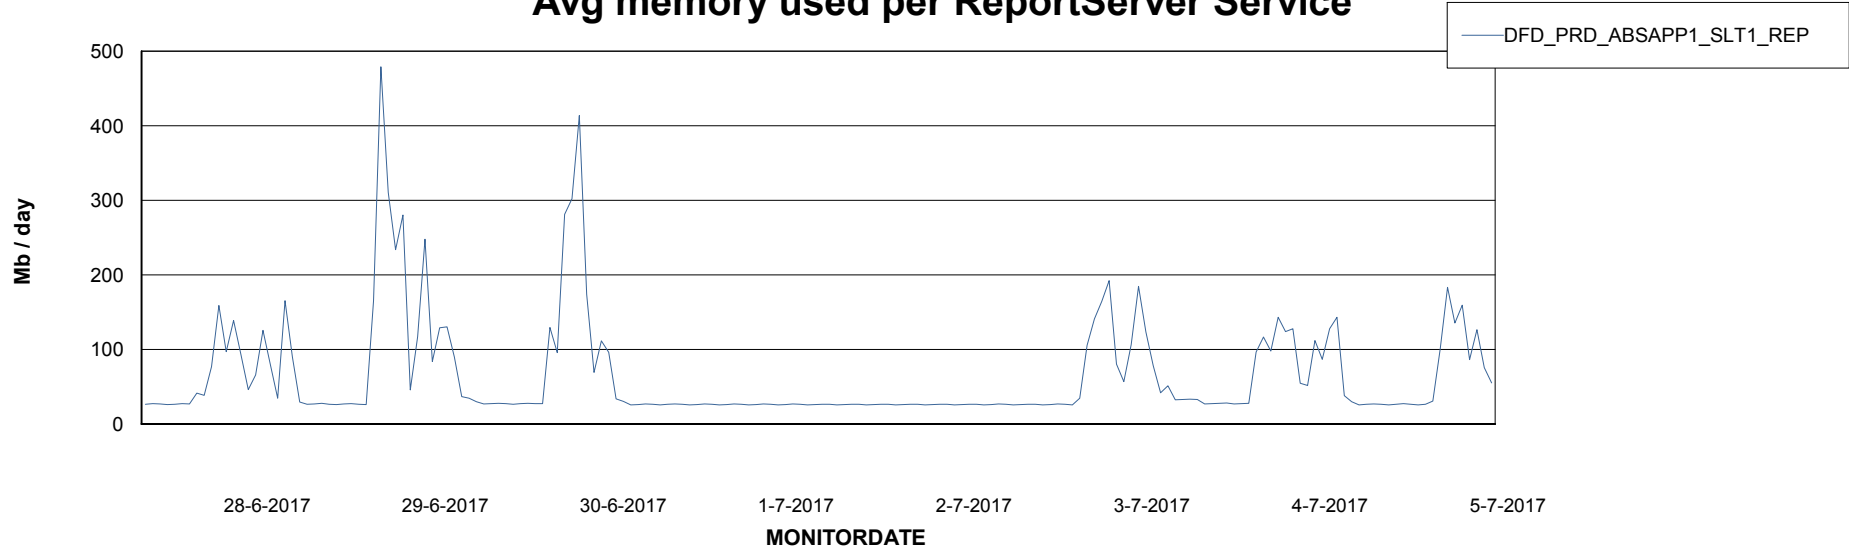

Avg users per day per ABS server

Weekly SLA Customer Report

Customer DFD Production
Database ID 39

ABSSolute Application ReportServer Services

Avg memory used per ReportServer Service

Disaster per ABS component