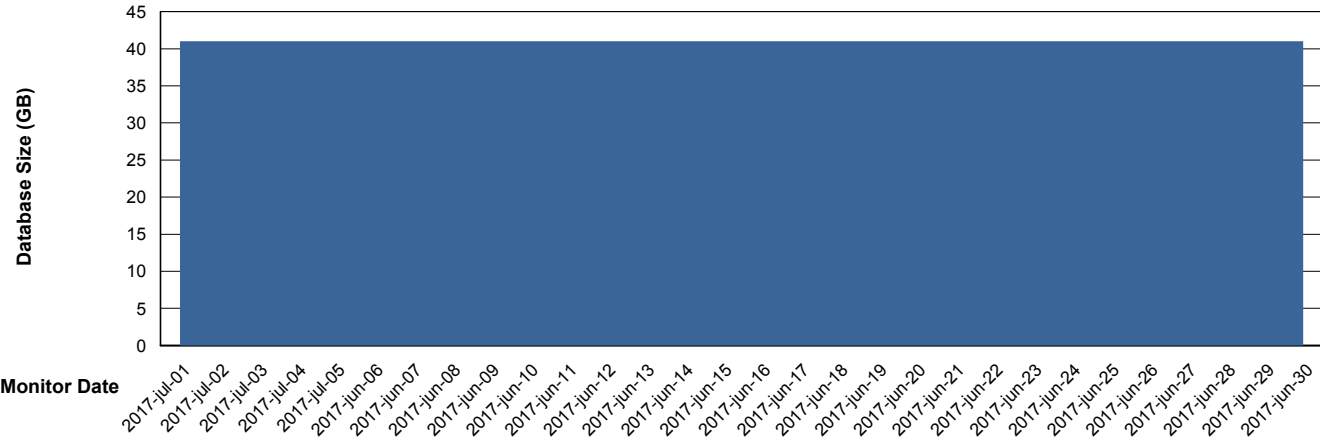

Weekly SLA Customer Report

Customer CIW Production
Database ID 45

Database Performance CIWDB_Production

DB Processes Max 150
DB Sessions Max 248

30-6-2017 1-7-2017 2-7-2017 3-7-2017 4-7-2017 5-7-2017

30-6-2017 1-7-2017 2-7-2017 3-7-2017 4-7-2017 5-7-2017

Weekly SLA Customer Report

Customer CIW Production
Database ID 45

Database Performance CIWDB_Standby

DB Processes Max 150
DB Sessions Max 248

Weekly SLA Customer Report

Customer CIW Production
 Database ID 45

DATABASE SIZE CIWDB_Production

Database growth over last month

Database Tablespace CIWDB_Production

Date	Tablespace Name	Filesize (Gb)	Usedsize (Gb)	Percentage free
5-7-2017	ABSDATA	44	37	16
	INDX	4	3	25
4-7-2017	ABSDATA	44	37	16
	INDX	4	3	25
3-7-2017	ABSDATA	44	37	16
	INDX	4	3	25
2-7-2017	ABSDATA	44	37	16
	INDX	4	3	25
1-7-2017	ABSDATA	44	37	16
	INDX	4	3	25
30-6-2017	ABSDATA	44	37	16
	INDX	4	3	25
29-6-2017	ABSDATA	44	37	16
	INDX	4	3	25