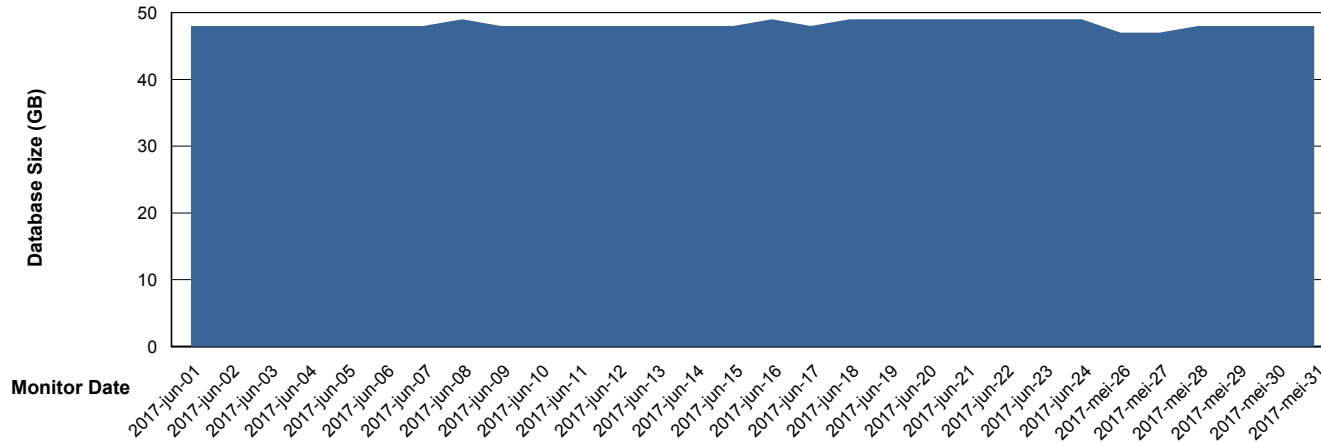

DATABASE SIZE VOSBIDB_Production

Database growth over last month