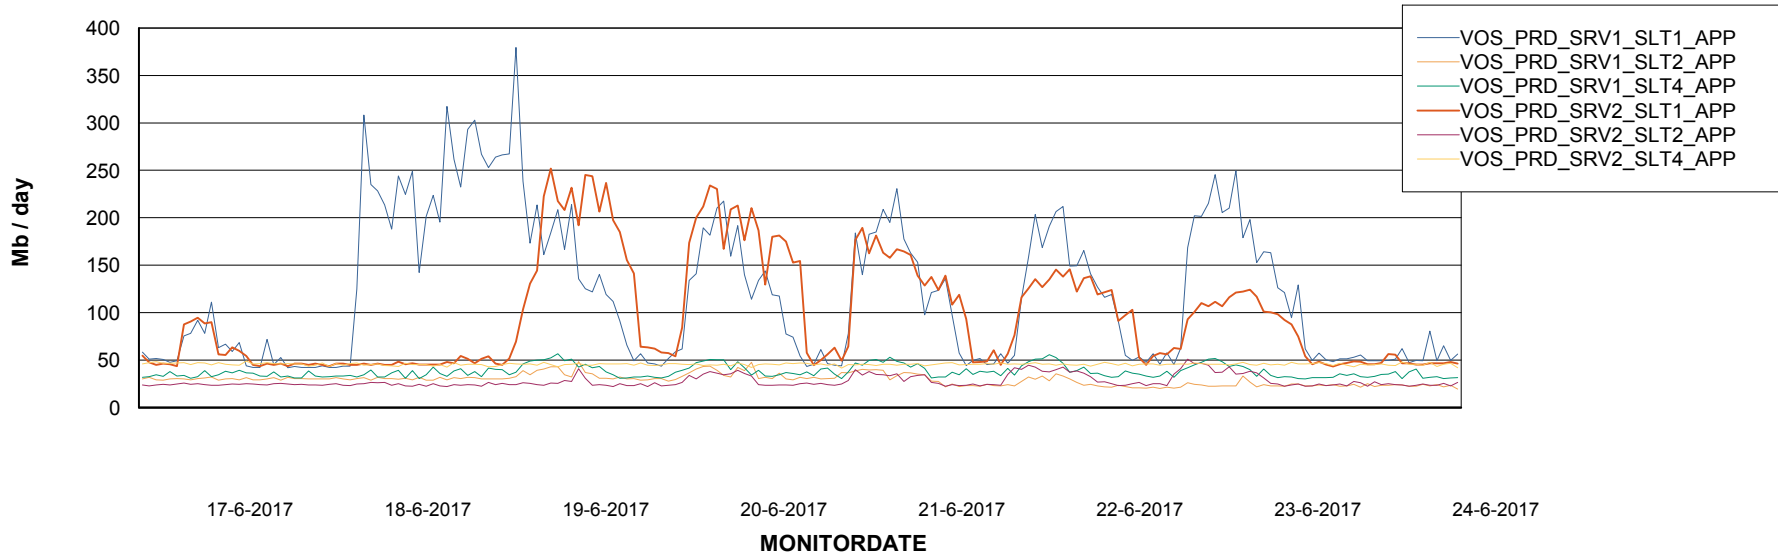

ABSSolute Application Server Services

Avg memory used per ABS Server Service