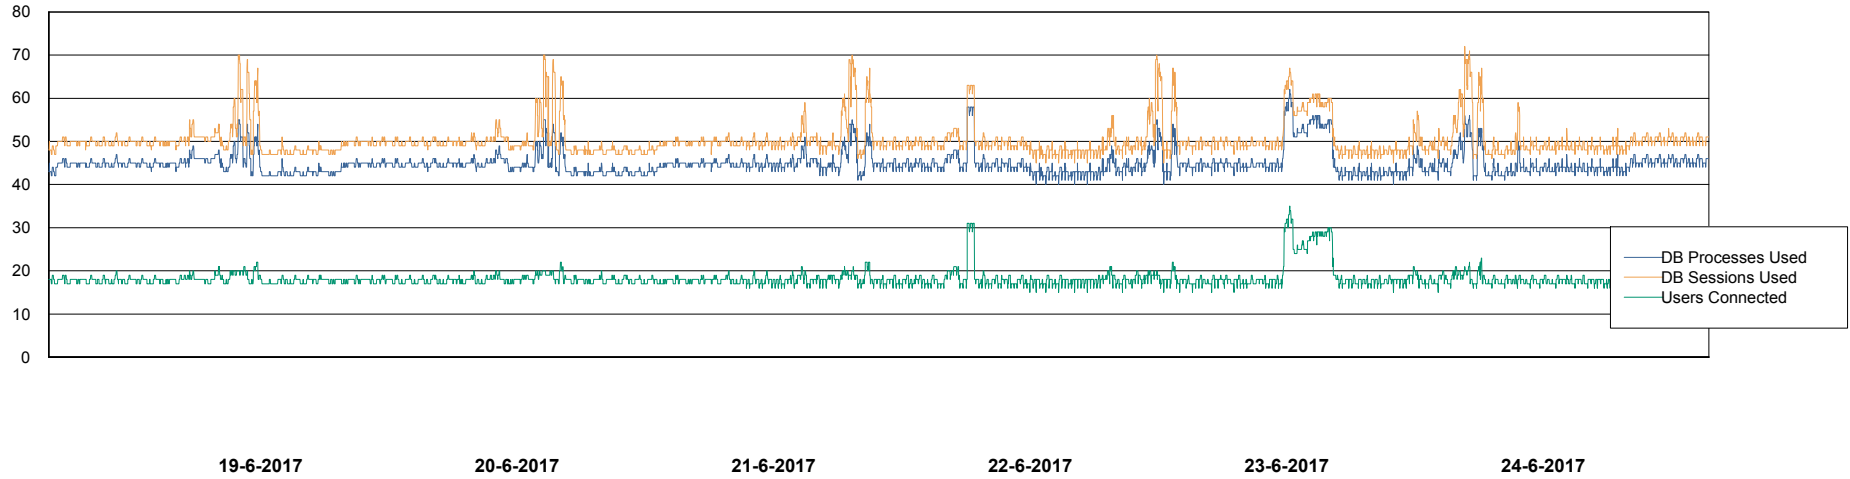

Database Performance VOSBIDB_Production

DB Processes Max 500
DB Sessions Max 772