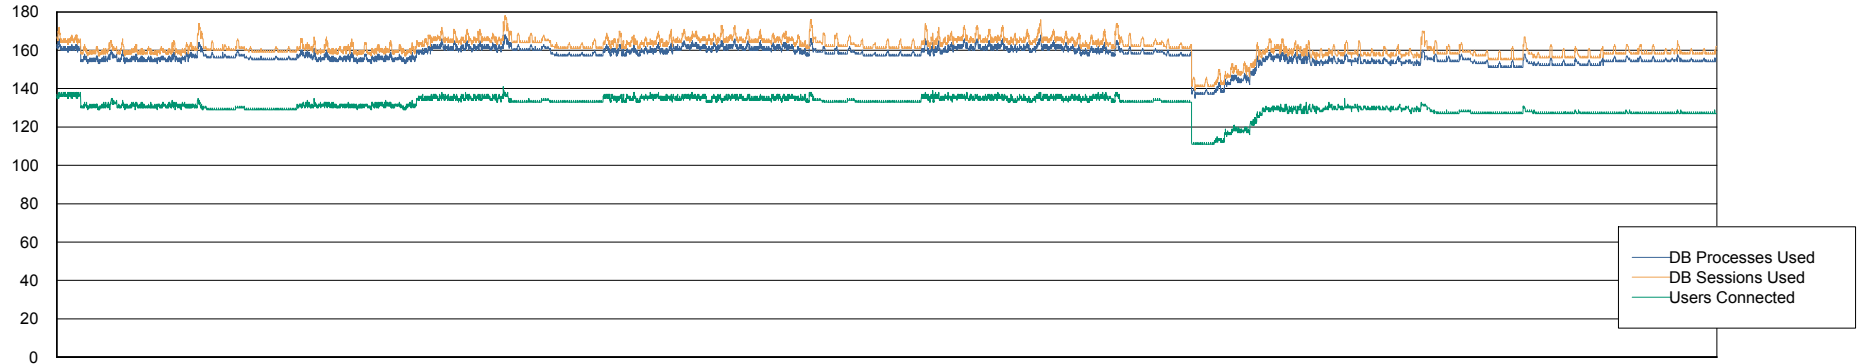

Database Performance VOSDB_Production

DB Processes Max 200
DB Sessions Max 322

19-6-2017   20-6-2017   21-6-2017   22-6-2017   23-6-2017   24-6-2017