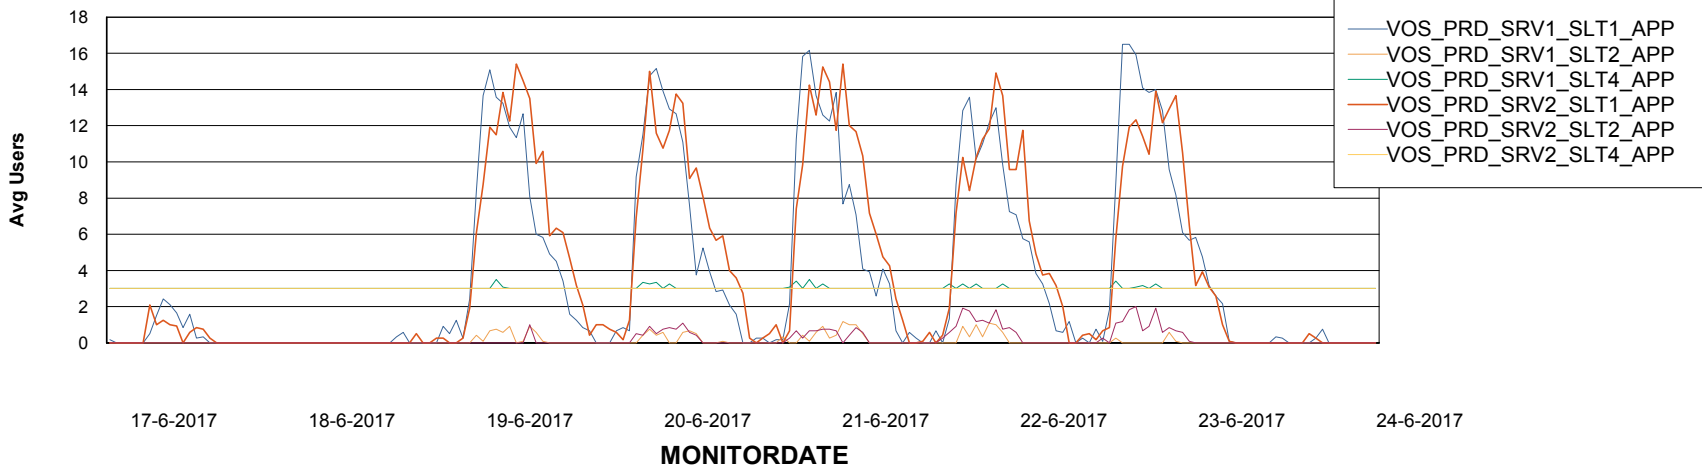

Weekly SLA Customer Report

Customer VOS_Production
Database ID 68

ABSSolute Application Server Services

Avg memory used per ABS Server Service

Avg users per day per ABS server

Weekly SLA Customer Report

Customer VOS_Production
Database ID 68