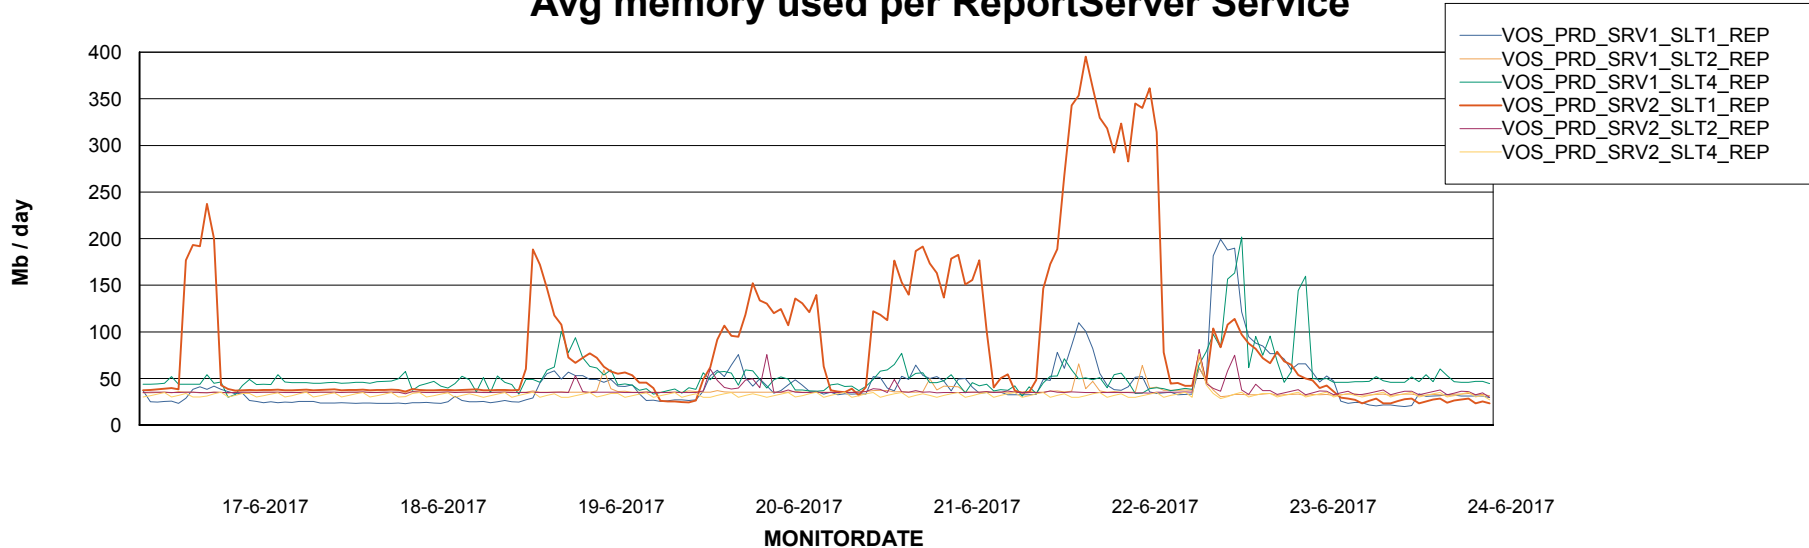

ABSSolute Application ReportServer Services

Avg memory used per ReportServer Service