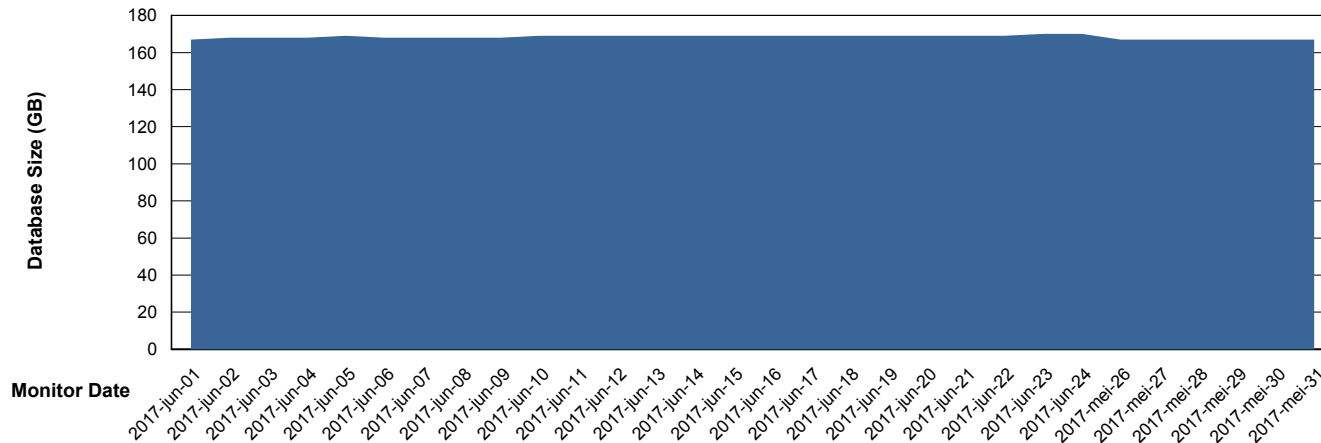

Customer VOS_Production
Database ID 68

DATABASE SIZE VOSBIDB_Production

Database growth over last month

DATABASE SIZE VOSDB_Production

Database growth over last month

Weekly SLA Customer Report

Customer VOS_Production
Database ID 68

Database Tablespace		VOSBIDB_Production		
Date	Tablespace Name	Filesize (Gb)	Usedsize (Gb)	Percentage free
24-6-2017	ABSDATA	24	19	21
	INDX	40	27	33
23-6-2017	ABSDATA	24	19	21
	INDX	40	26	35
22-6-2017	ABSDATA	24	19	21
	INDX	40	26	35
21-6-2017	ABSDATA	24	19	21
	INDX	40	26	35
20-6-2017	ABSDATA	24	19	21
	INDX	40	26	35
19-6-2017	ABSDATA	24	19	21
	INDX	40	26	35
18-6-2017	ABSDATA	24	19	21
	INDX	40	26	35