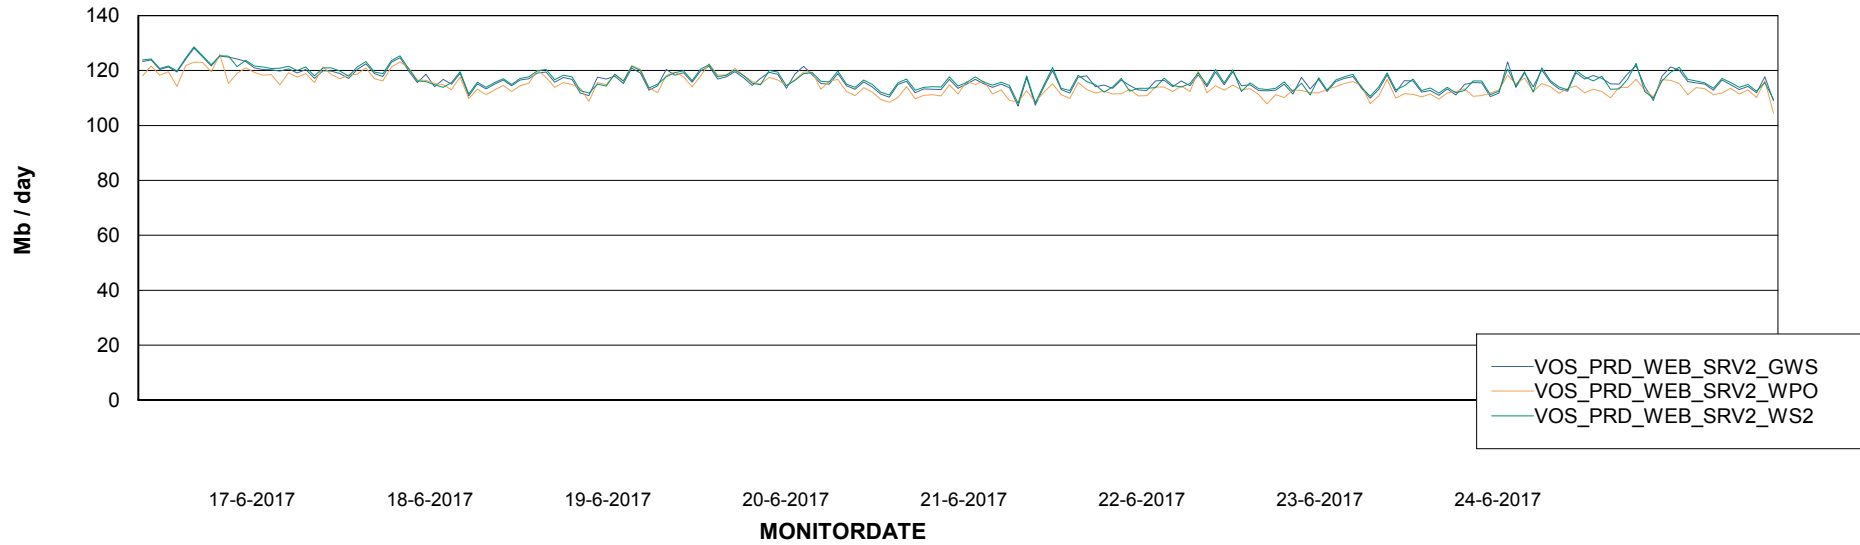

ABSSolute Application ReportServer Services

Avg memory used per ReportServer Service

Weekly SLA Customer Report

Customer VOS_Production
Database ID 68

ABSSolute Web Component Services

Avg memory used per ABS Web component