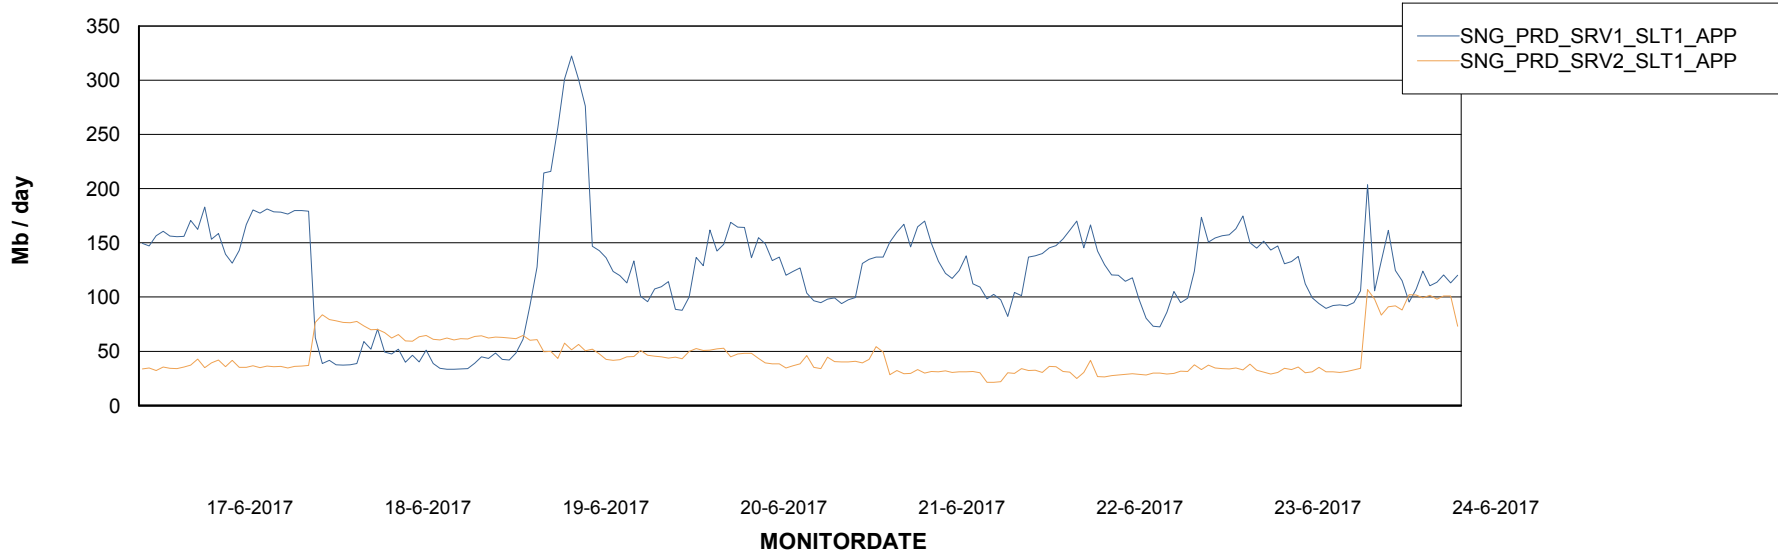

ABSSolute Application Server Services

Avg memory used per ABS Server Service