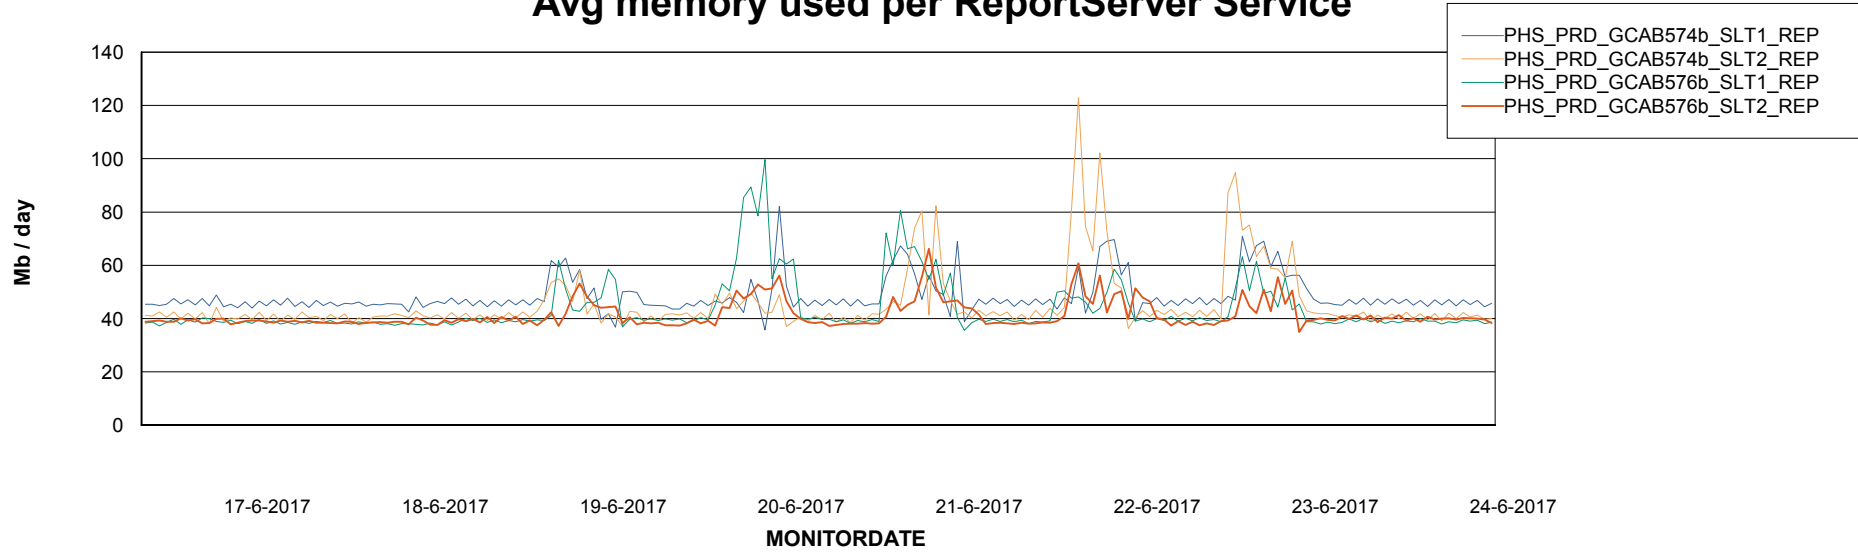

Avg memory used per ABS Server Service

Avg users per day per ABS server

Weekly SLA Customer Report

Customer PHS_Production
Database ID 47

ABSSolute Application ReportServer Services

Avg memory used per ReportServer Service