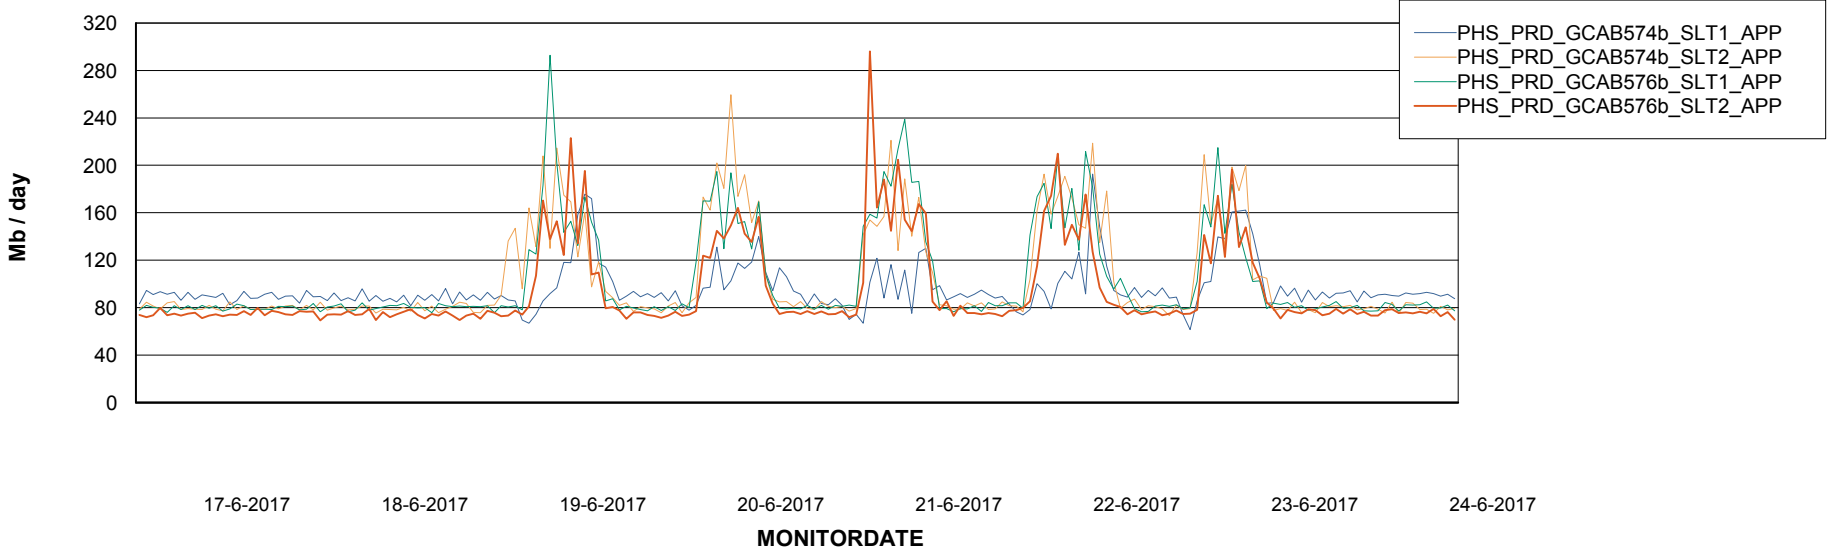

ABSSolute Application Server Services

Avg memory used per ABS Server Service