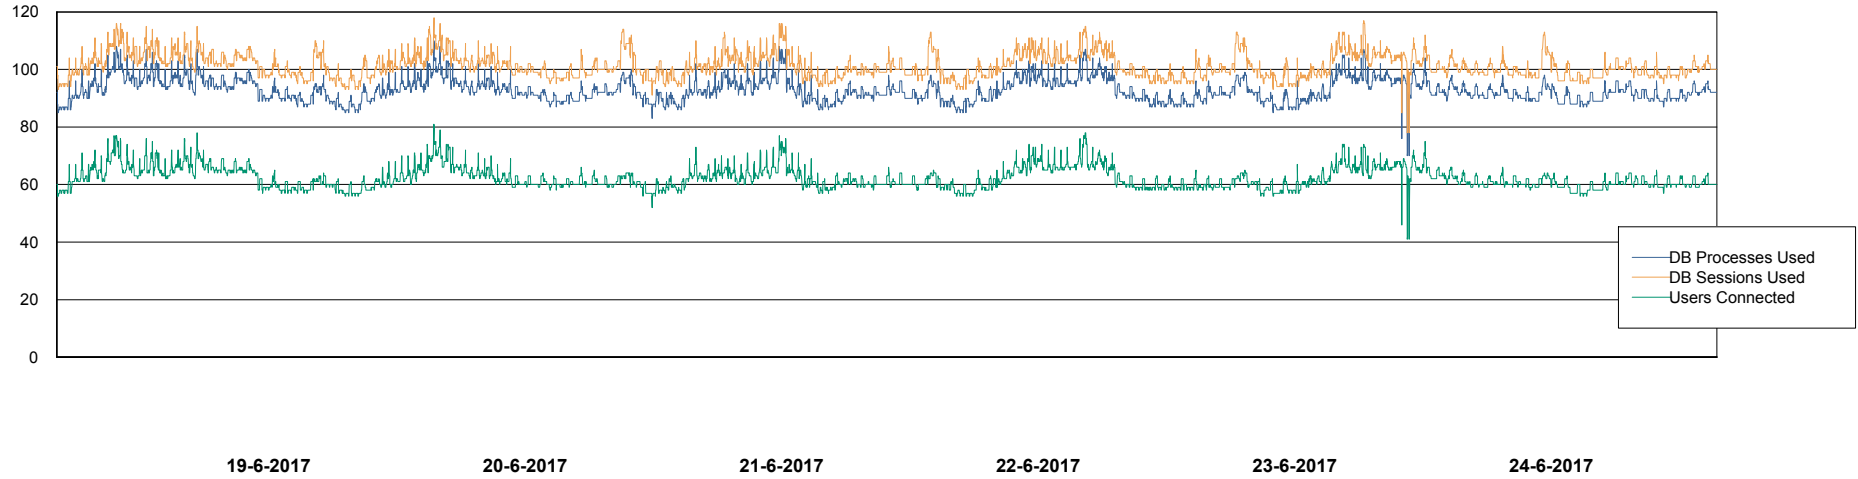

Database Performance PCODB_Production

DB Processes Max 300
DB Sessions Max 480