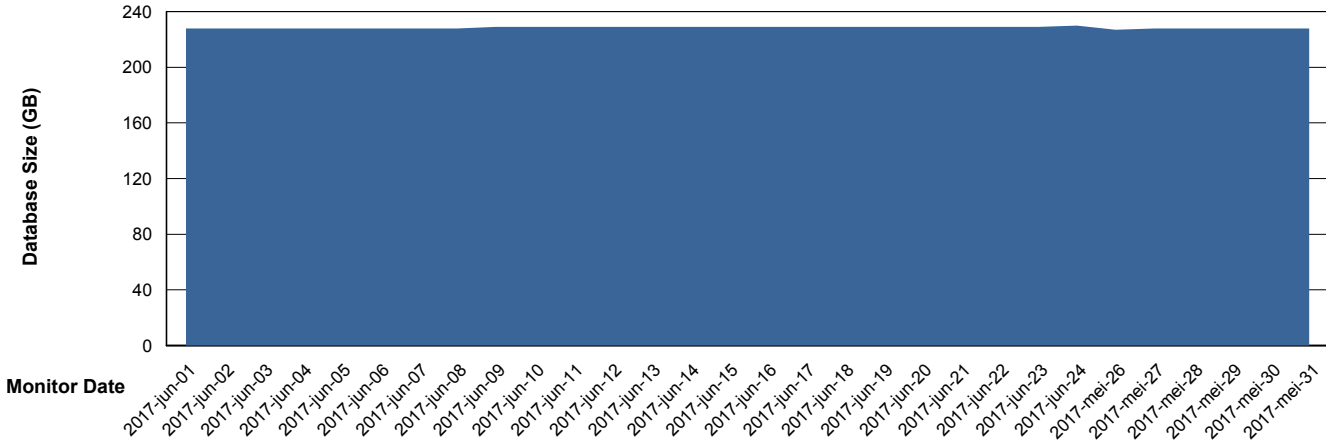

Database Performance PCODB_Standby

DB Processes Max 520
DB Sessions Max 804

Weekly SLA Customer Report

Customer PCO Production
 Database ID 44

DATABASE SIZE PCODB_Production

Database growth over last month