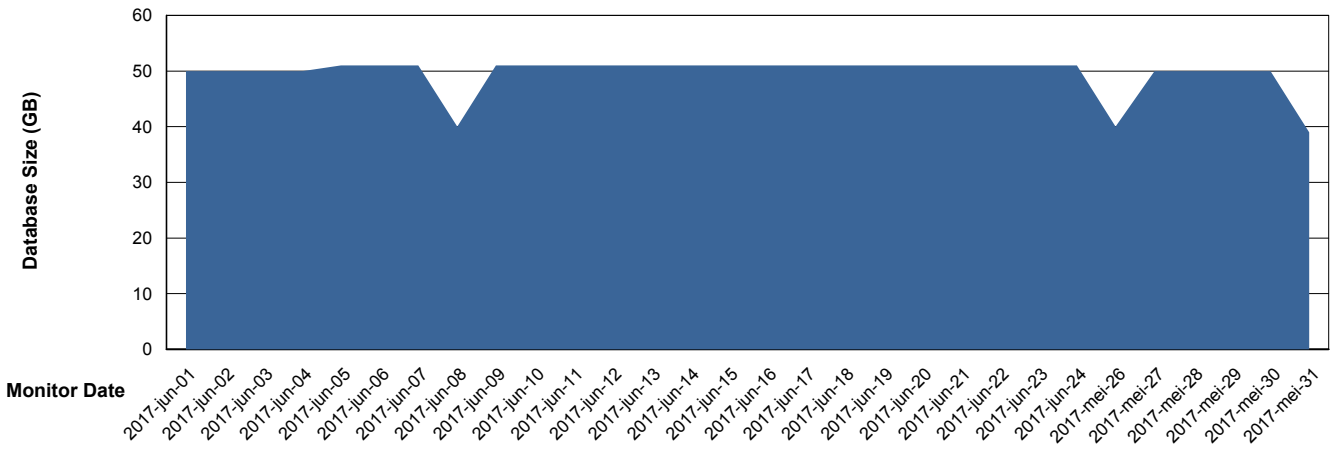

Weekly SLA Customer Report

Customer LLG_Production
Database ID 53

DATABASE SIZE LLGDB_Production

Database growth over last month

DATABASE SIZE LLGDBBI_Production

Database growth over last month

Weekly SLA Customer Report