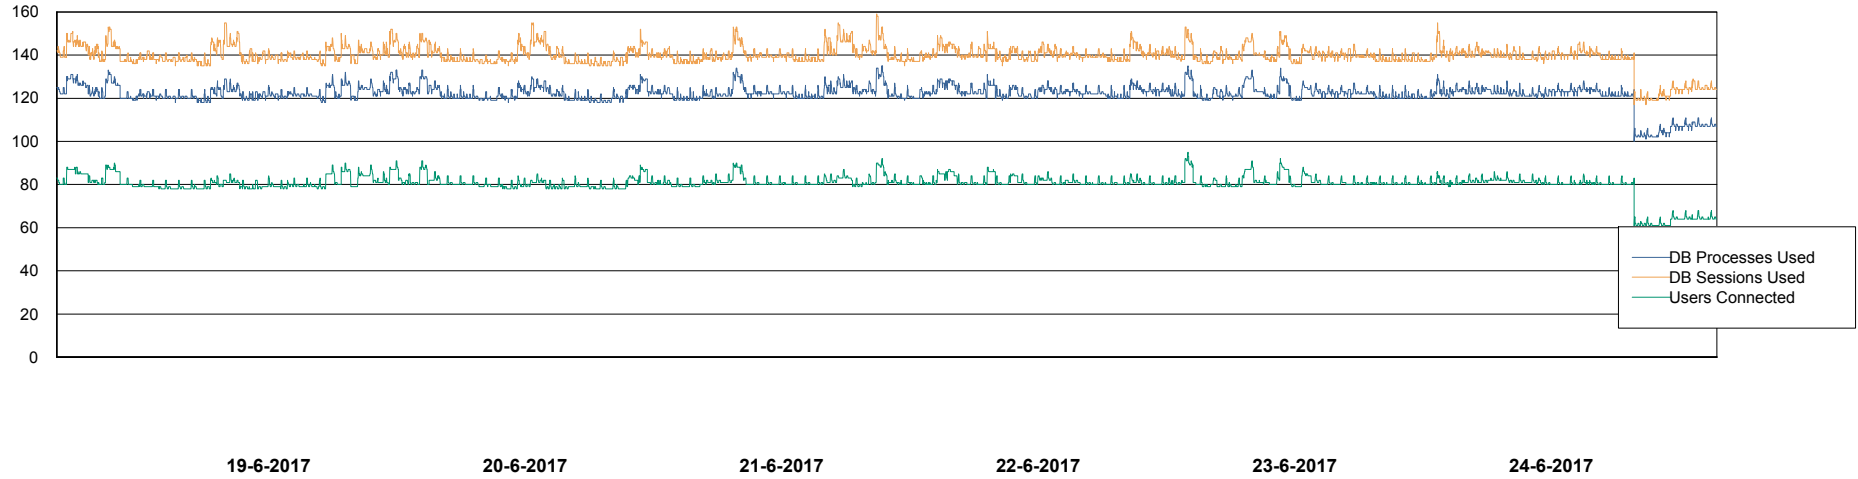

Database Performance LLGDB_Production

DB Processes Max 520
DB Sessions Max 804