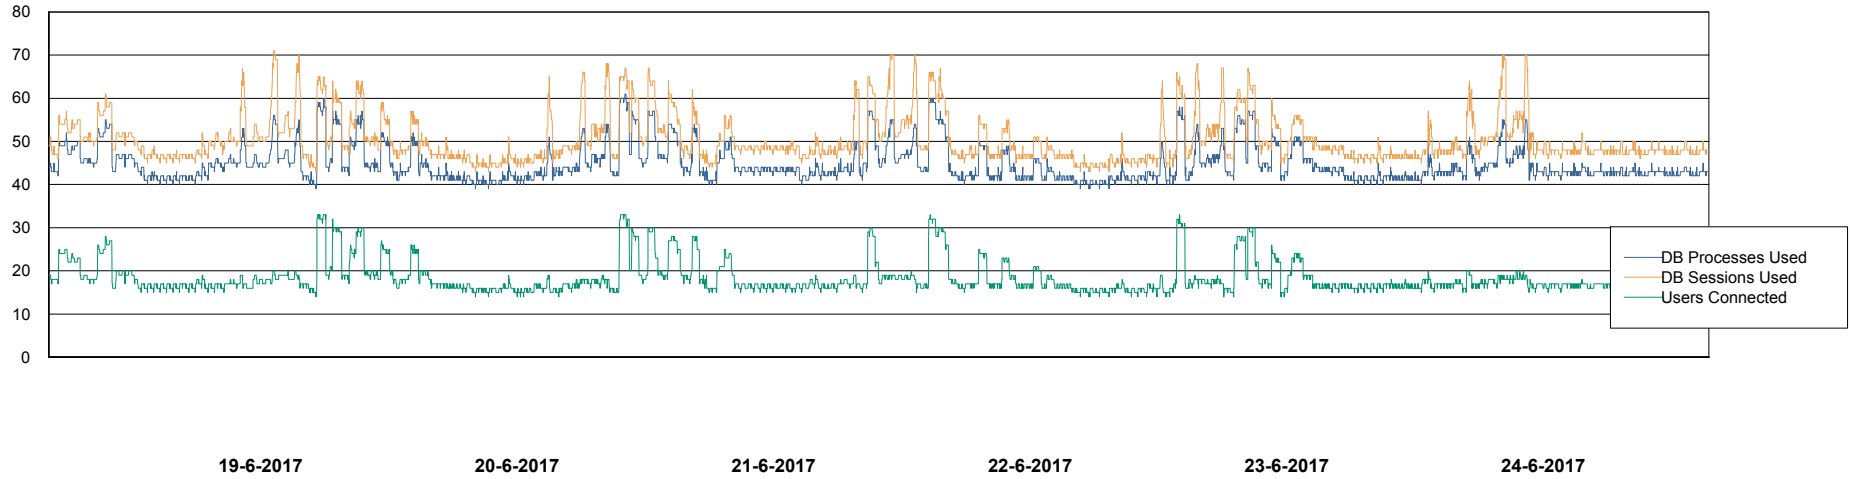

Database Performance LLGDB_Standby

DB Processes Max 520
DB Sessions Max 804

Weekly SLA Customer Report

Customer LLG_Production
Database ID 53

Database Performance LLGDBBI_Production

DB Processes Max 500
DB Sessions Max 780