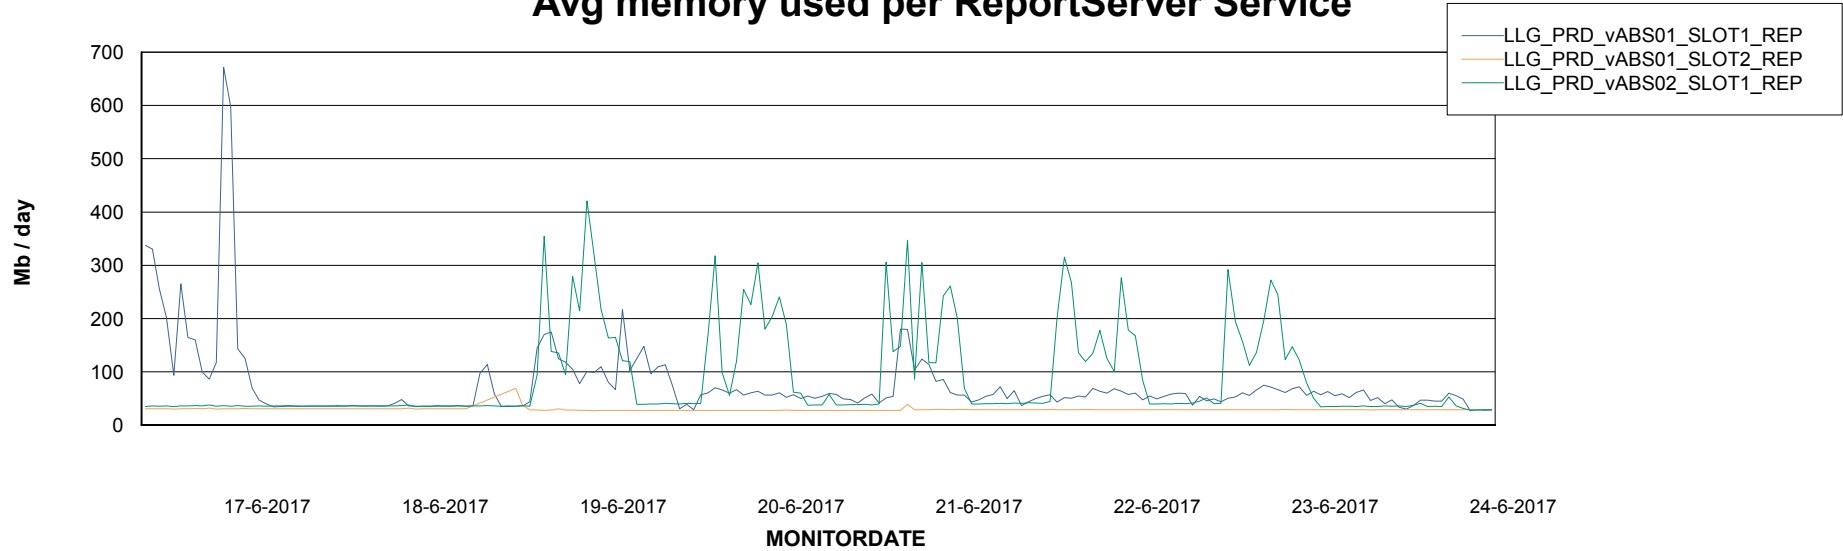

ABSSolute Application ReportServer Services

Avg memory used per ReportServer Service