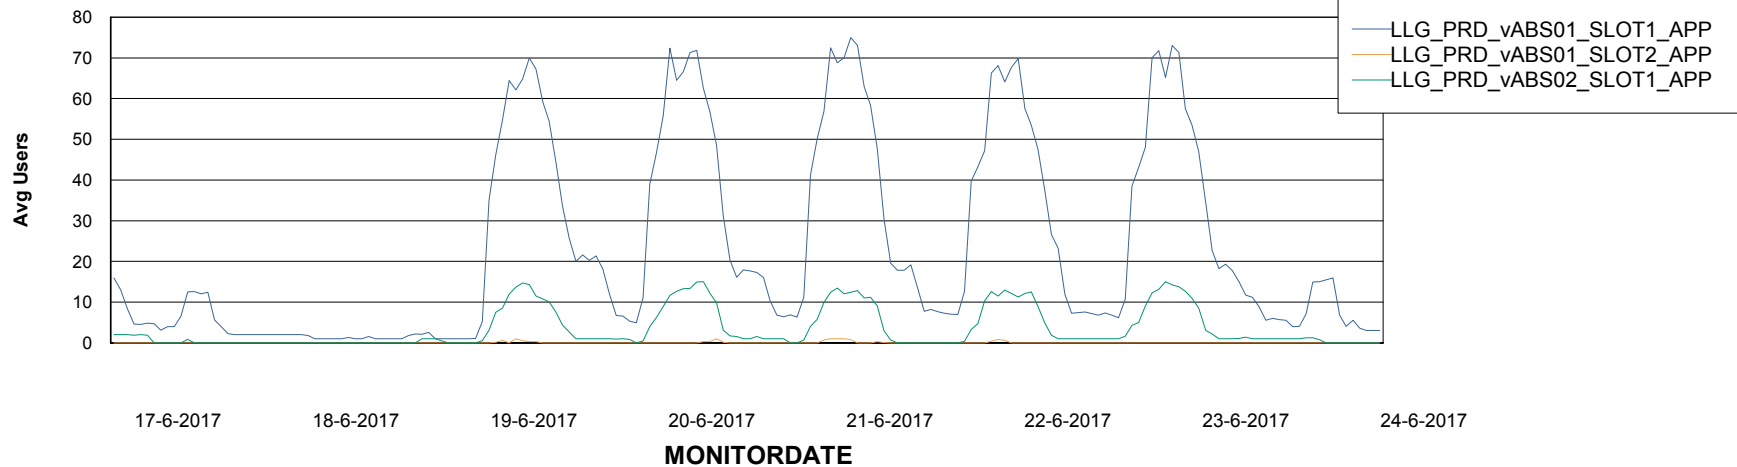

Weekly SLA Customer Report

Customer LLG_Production
Database ID 53

ABSSolute Application Server Services

Avg memory used per ABS Server Service

Avg users per day per ABS server

Weekly SLA Customer Report

Customer LLG_Production
Database ID 53