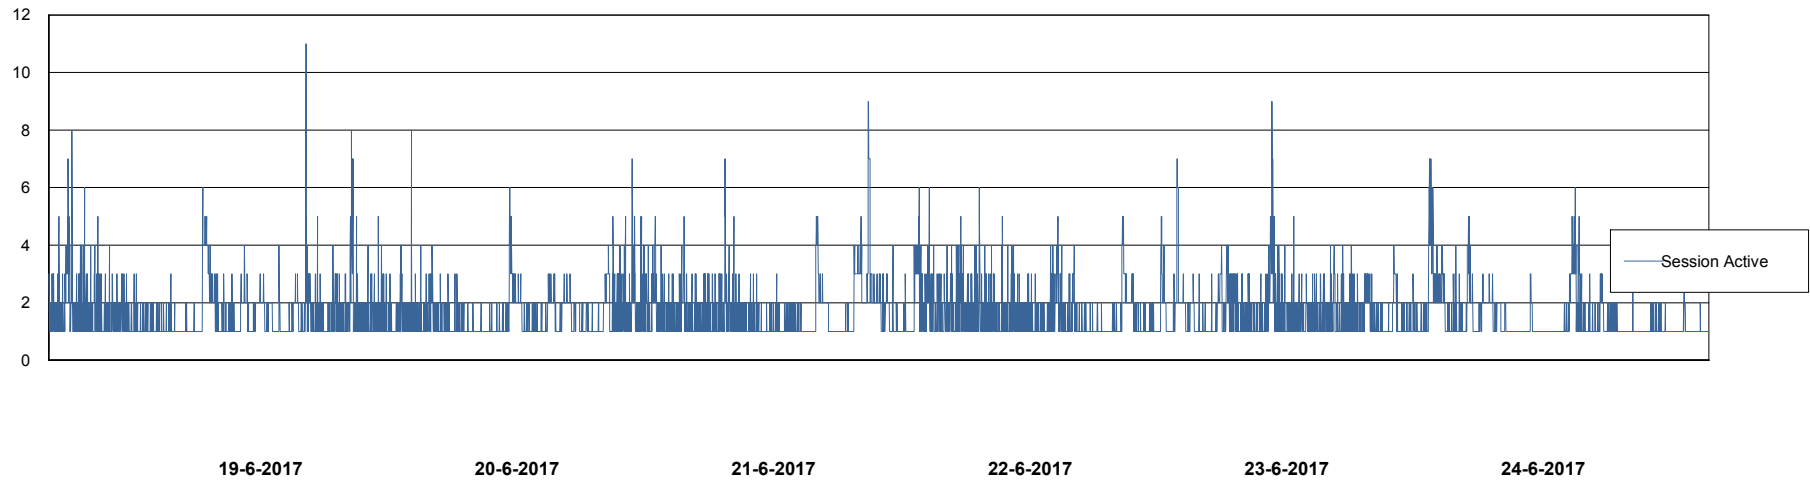

Database Performance LLGDB_Production

DB Processes Max 520
DB Sessions Max 804