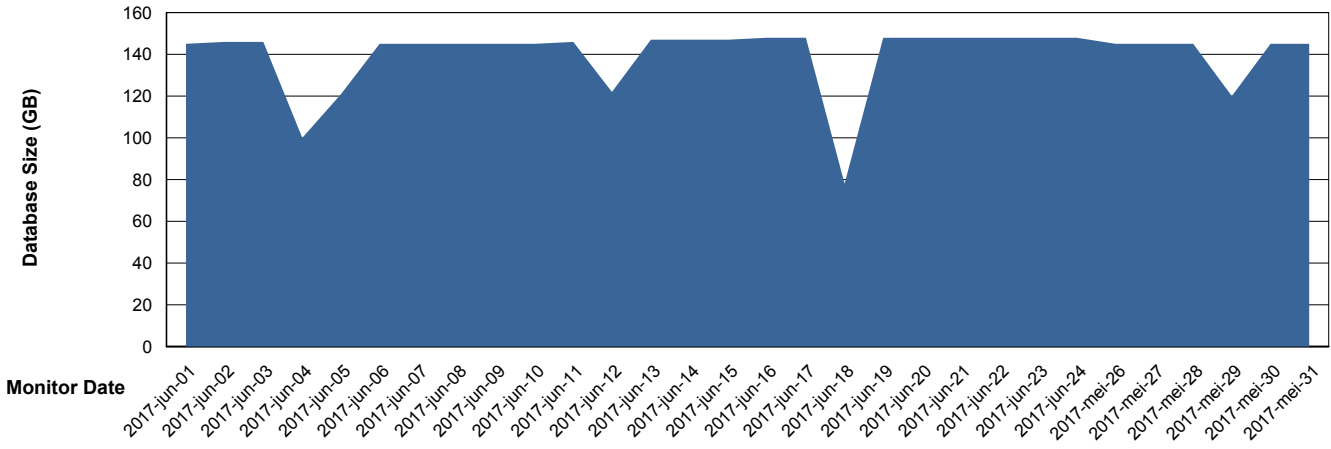

DATABASE SIZE LLGDB_Production

Database growth over last month