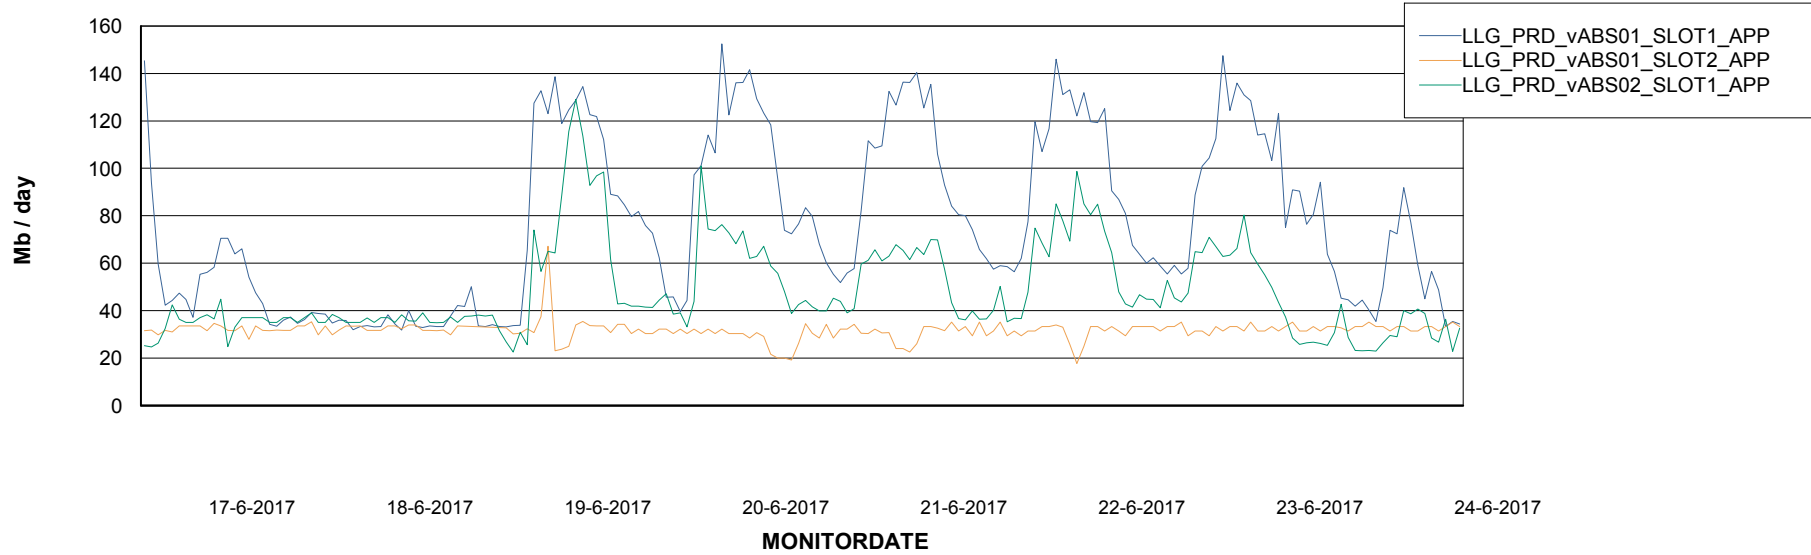

ABSSolute Application Server Services

Avg memory used per ABS Server Service