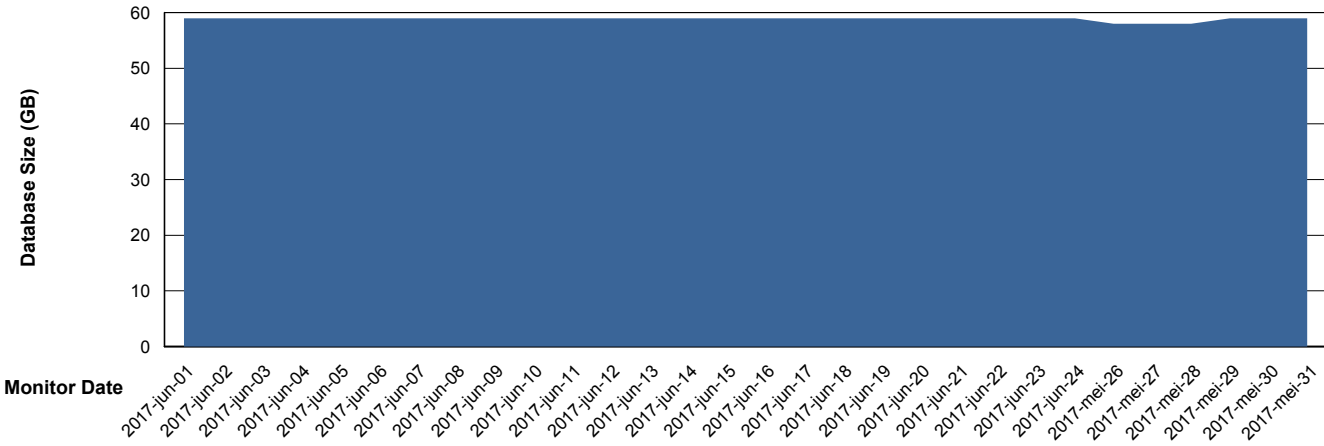

Database growth over last month

Database Tablespace JWRDB_Production

Date	Tablespace Name	Filesize (Gb)	Usedsize (Gb)	Percentage free
24-6-2017	ABSDATA	22	18	18
	INDX	46	40	13
23-6-2017	ABSDATA	22	18	18
	INDX	46	40	13
22-6-2017	ABSDATA	22	18	18
	INDX	46	40	13
21-6-2017	ABSDATA	22	18	18
	INDX	46	40	13
20-6-2017	ABSDATA	22	18	18
	INDX	46	40	13
19-6-2017	ABSDATA	22	18	18
	INDX	46	40	13
18-6-2017	ABSDATA	22	18	18
	INDX	46	40	13