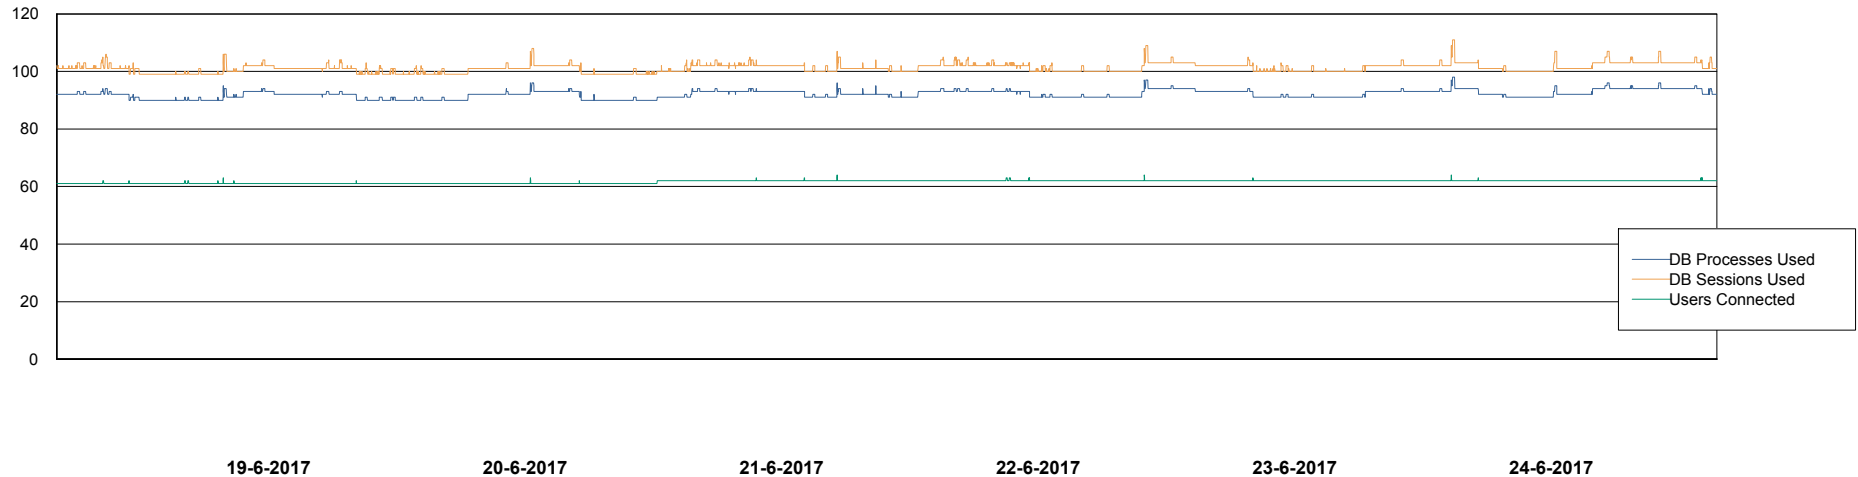

Database Performance JWRDB_Production

DB Processes Max 150
DB Sessions Max 248