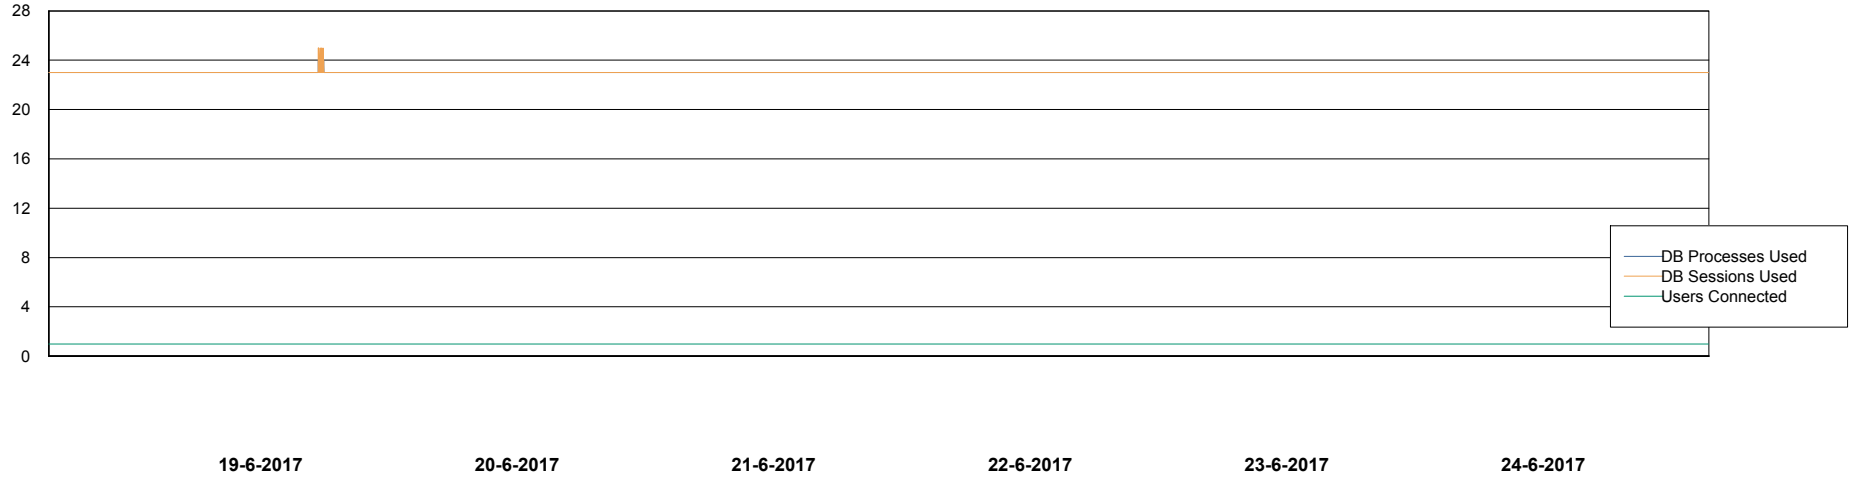

Database Performance JWRDB_Standby

DB Processes Max 150
DB Sessions Max 248