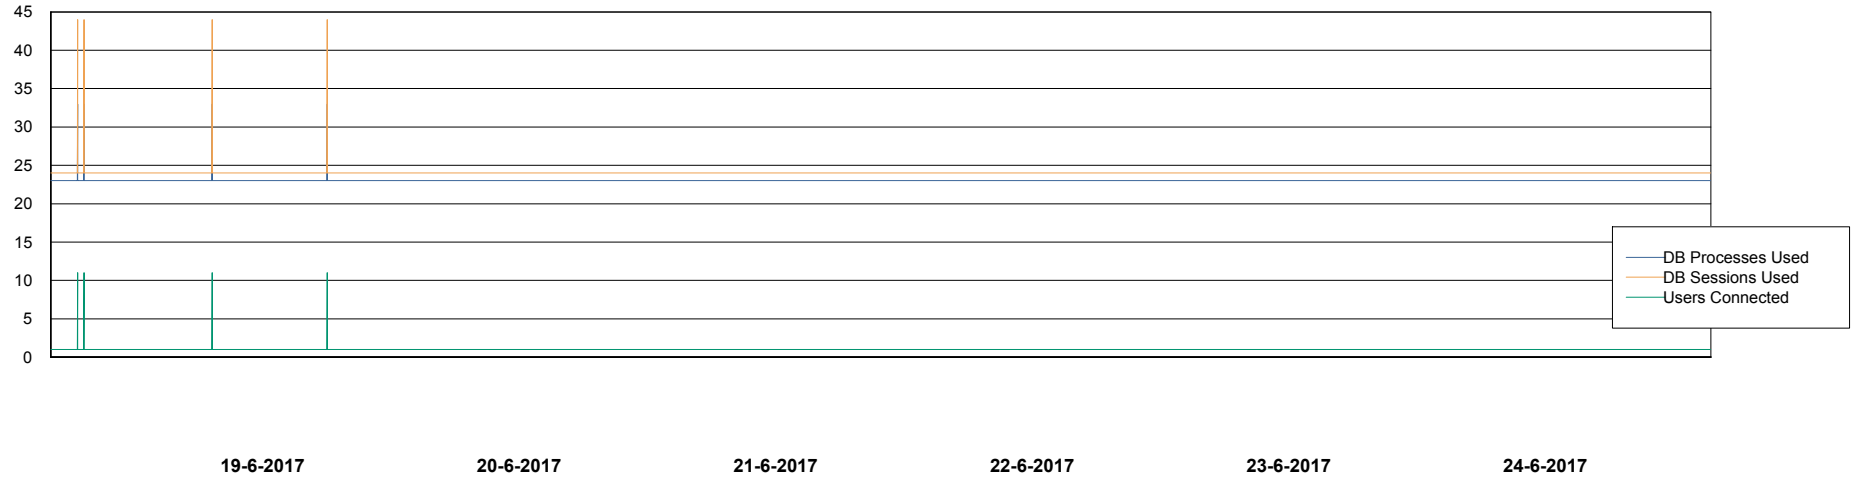

Weekly SLA Customer Report

Customer CIW Production
Database ID 45

Database Performance CIWDB_Production

DB Processes Max 150
DB Sessions Max 248

Weekly SLA Customer Report

Customer CIW Production
Database ID 45

Database Performance CIWDB_Standby

DB Processes Max 150
DB Sessions Max 248

Weekly SLA Customer Report

Customer CIW Production
 Database ID 45

DATABASE SIZE CIWDB_Production

Database growth over last month