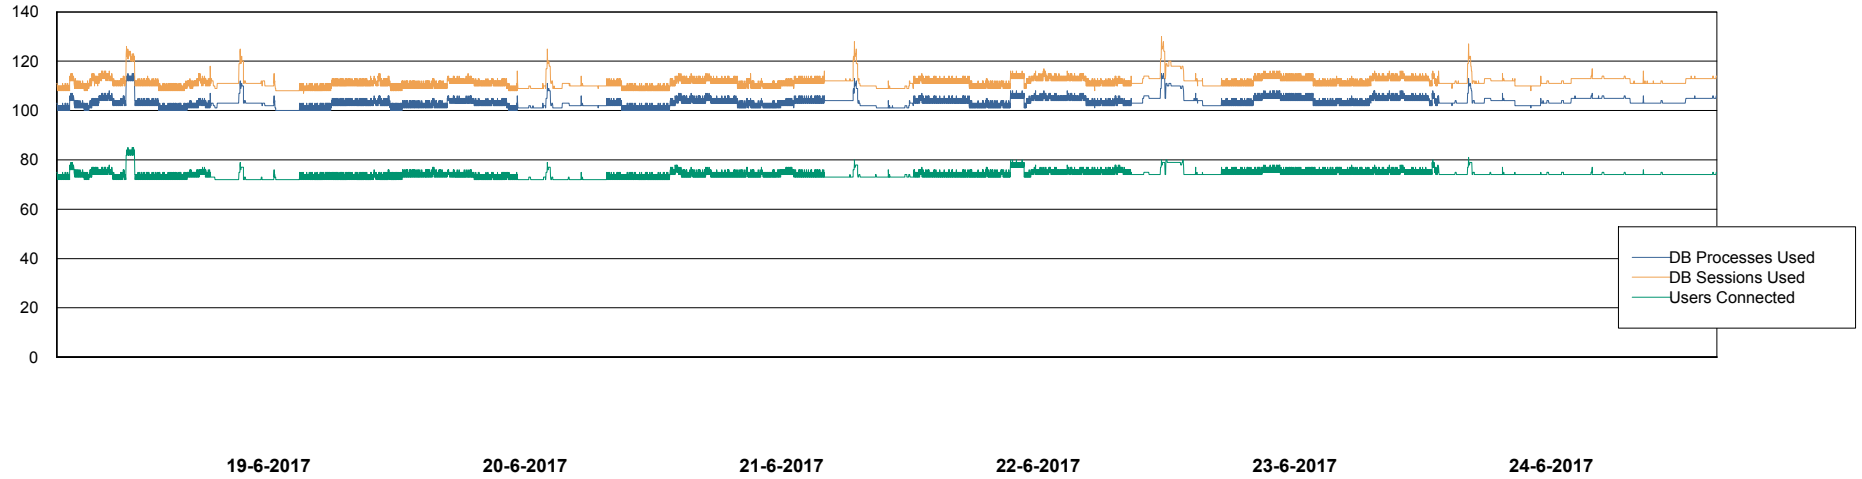

Harddisk Usage CIW_PRD_ORACLE2

	Free disk space on c: (%)	Total disk space on c: (Gb)	Free disk space on d: (%)	Total disk space on d: (Gb)	Free disk space on e: (%)	Total disk space on e: (Gb)
24-6-2017	58	555	98	558	68	558
23-6-2017	58	555	98	558	68	558
22-6-2017	58	555	98	558	68	558
21-6-2017	58	555	98	558	68	558
20-6-2017	58	555	98	558	68	558
19-6-2017	58	555	98	558	69	558
18-6-2017	58	555	98	558	69	558

Weekly SLA Customer Report

Customer CIW Production
Database ID 45

Database Performance CIWDB_Production

DB Processes Max 150
DB Sessions Max 248

Weekly SLA Customer Report

Customer CIW Production
Database ID 45