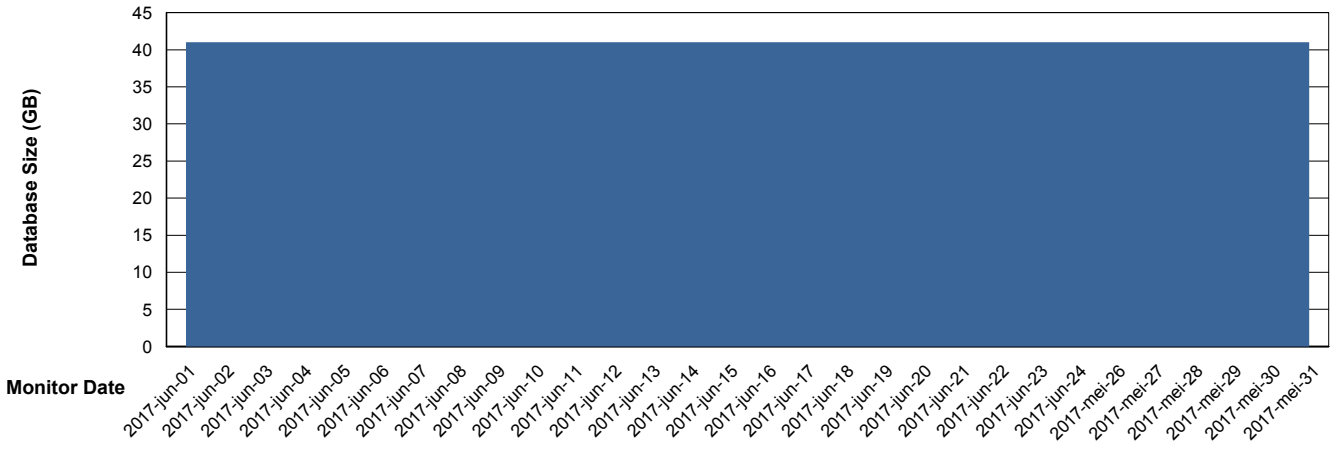

Database Performance CIWDB_Standby

DB Processes Max 150
DB Sessions Max 248

Weekly SLA Customer Report

Customer CIW Production
 Database ID 45

DATABASE SIZE CIWDB_Production

Database growth over last month