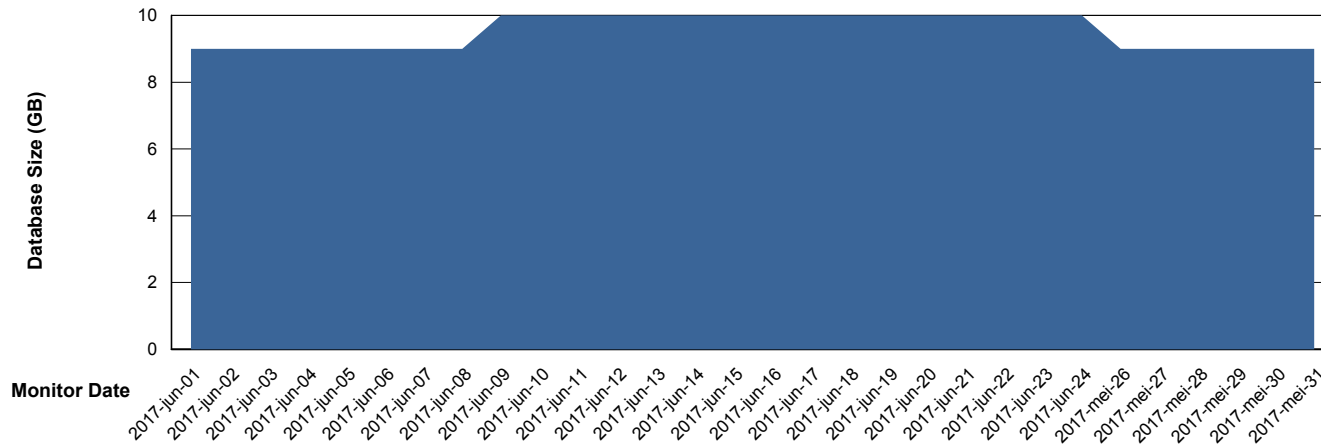

Customer BGG_Production
Database ID 58

DATABASE SIZE BGGDB_BI

Database growth over last month

DATABASE SIZE BGGDB_Production

Database growth over last month

Weekly SLA Customer Report

Customer BGG_Production
Database ID 58