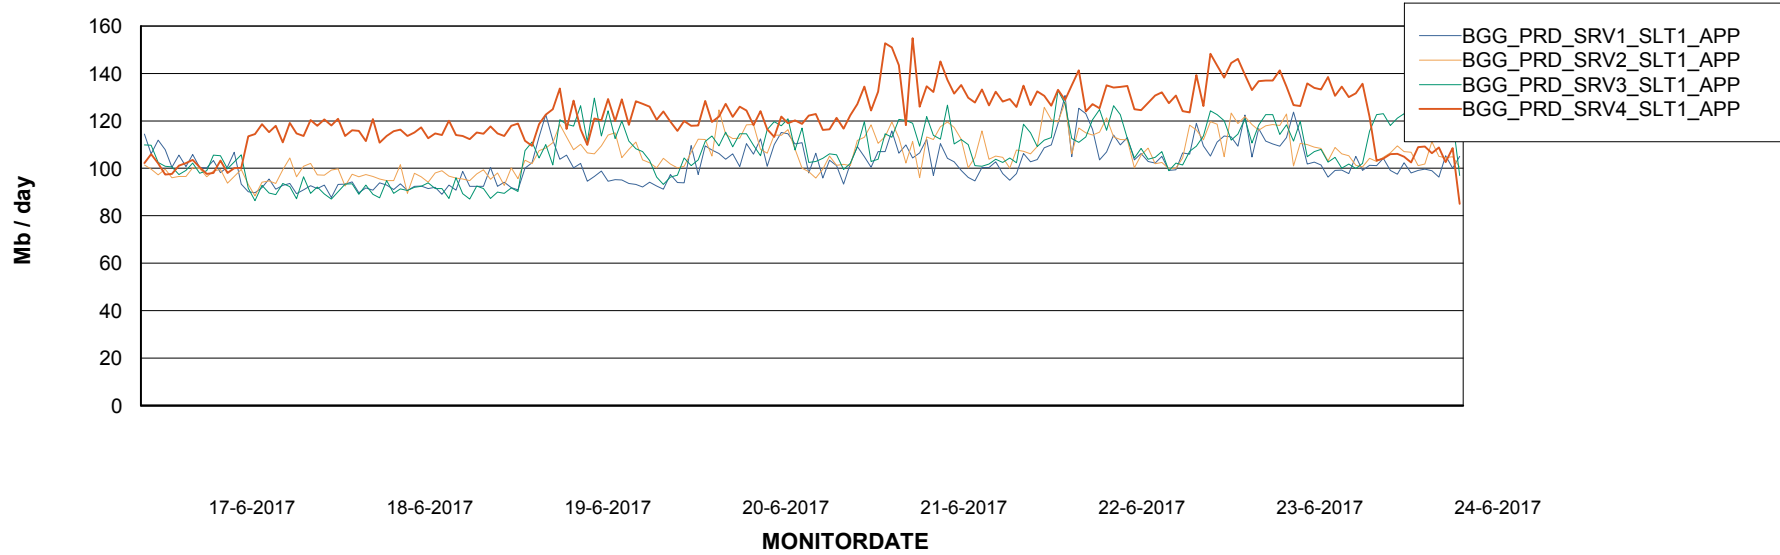

Standby Database Health BGG_Production

Recovery lag for last 7 days

Weekly SLA Customer Report

Customer BGG_Production
Database ID 58

ABSSolute Application Server Services

Avg memory used per ABS Server Service