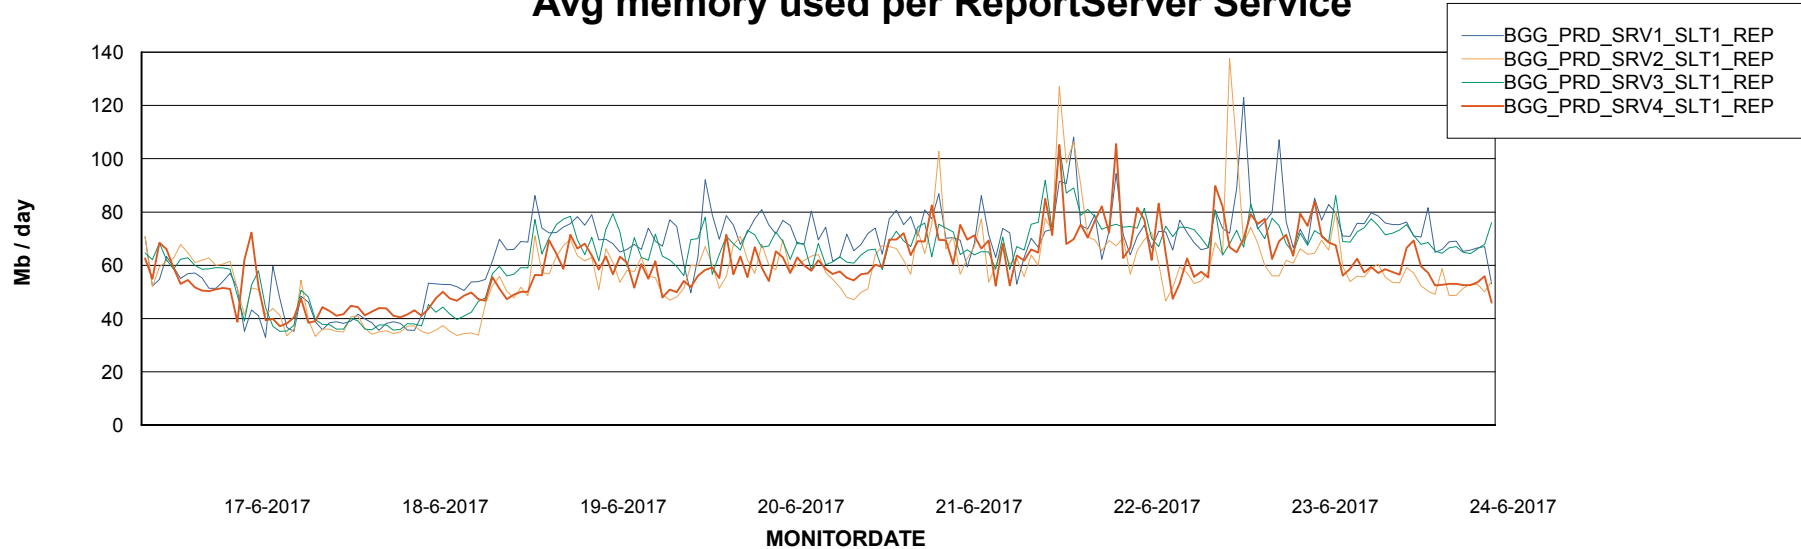

Avg users per day per ABS server

Weekly SLA Customer Report

Customer BGG_Production
Database ID 58

ABSSolute Application ReportServer Services

Avg memory used per ReportServer Service

Weekly SLA Customer Report