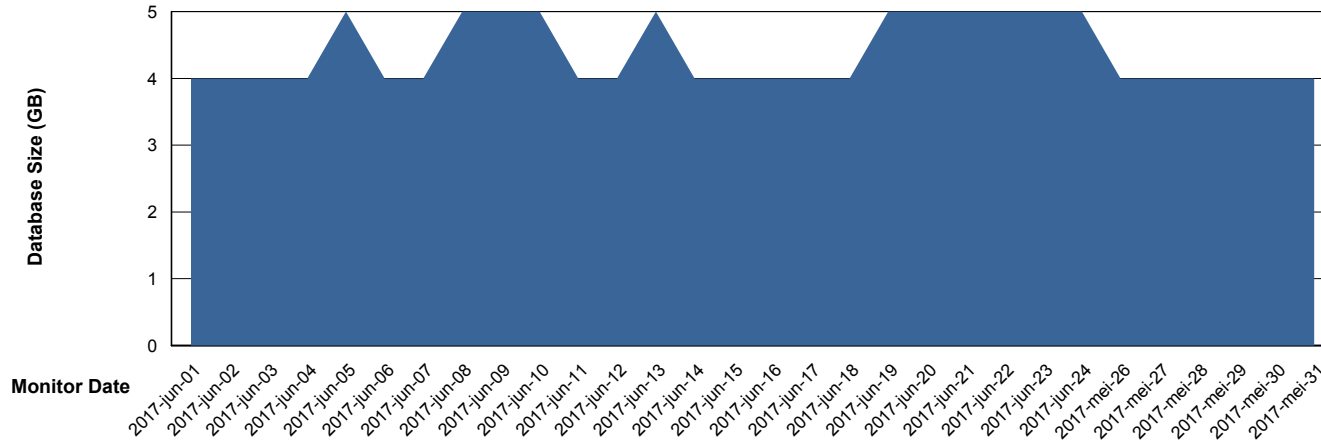

DATABASE SIZE BGGDB_BI

Database growth over last month