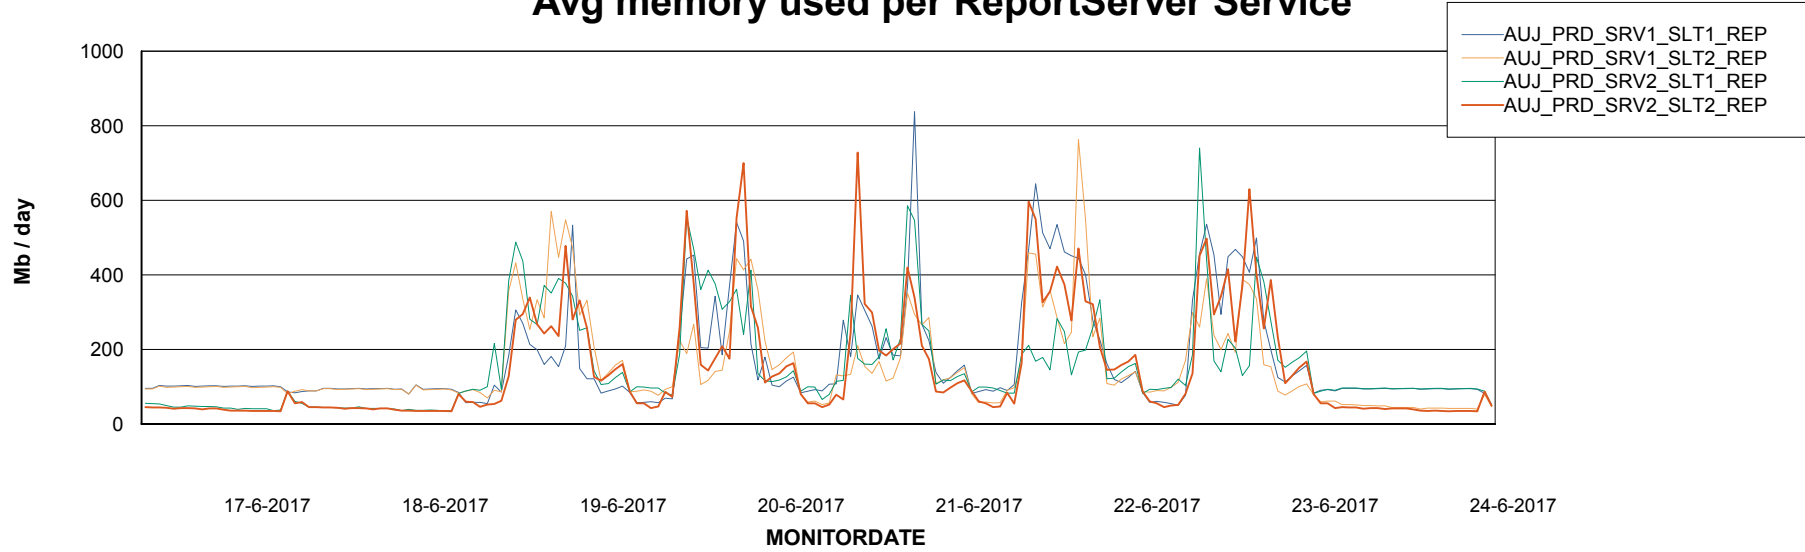

Avg users per day per ABS server

Weekly SLA Customer Report

Customer AUJ_Production
Database ID 41

ABSSolute Application ReportServer Services

Avg memory used per ReportServer Service

Weekly SLA Customer Report