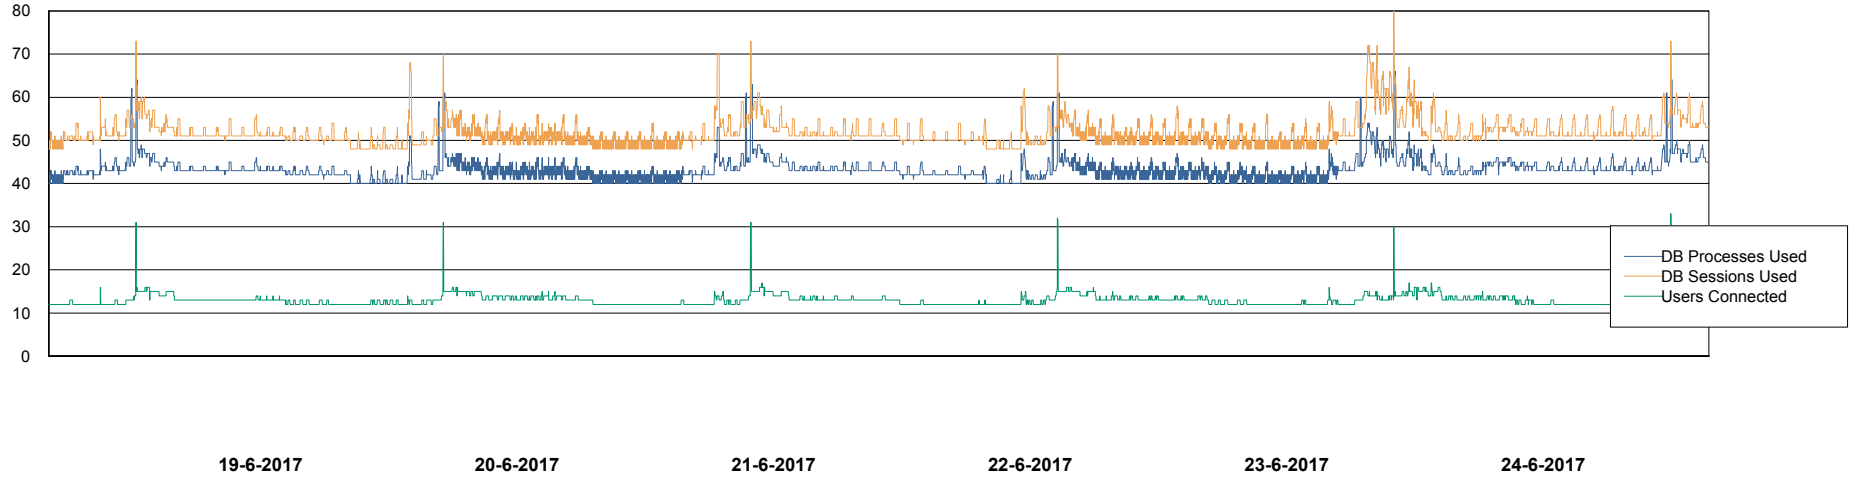

Database Performance AUJDB_BI

DB Processes Max 500
DB Sessions Max 772