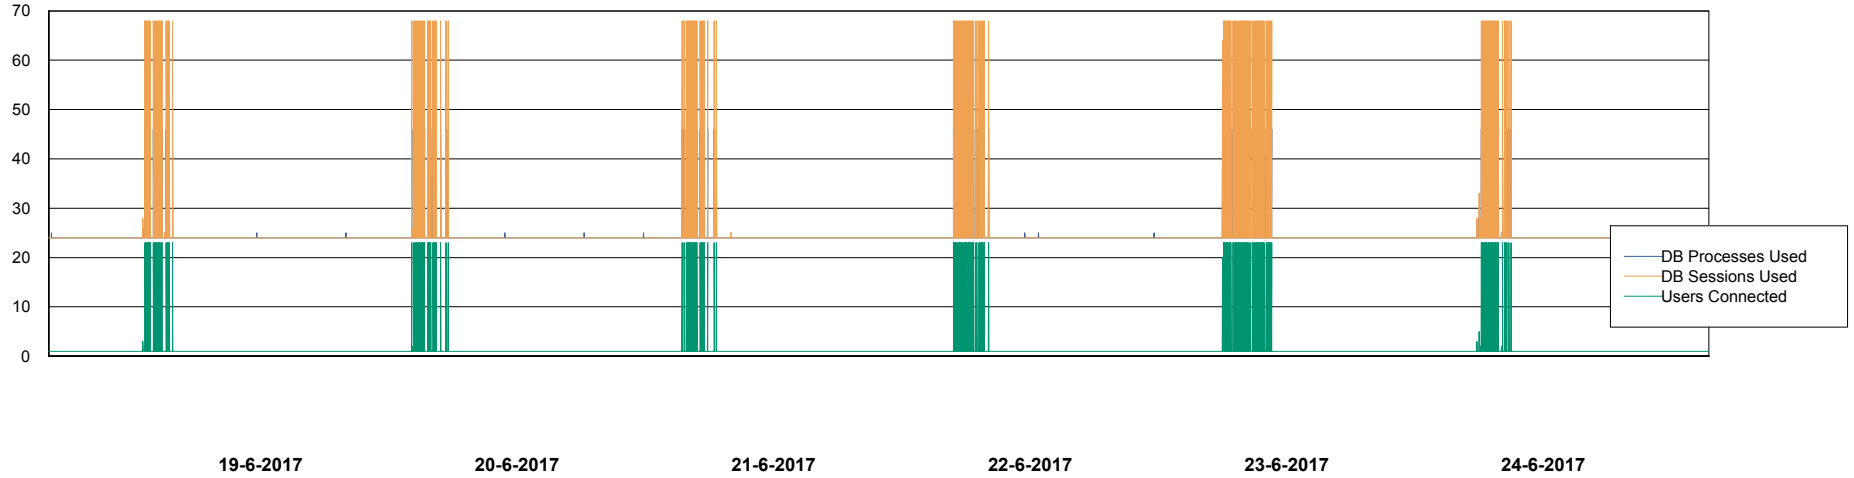

Database Performance AUJ_DB5_Standby

DB Processes Max 300
DB Sessions Max 480