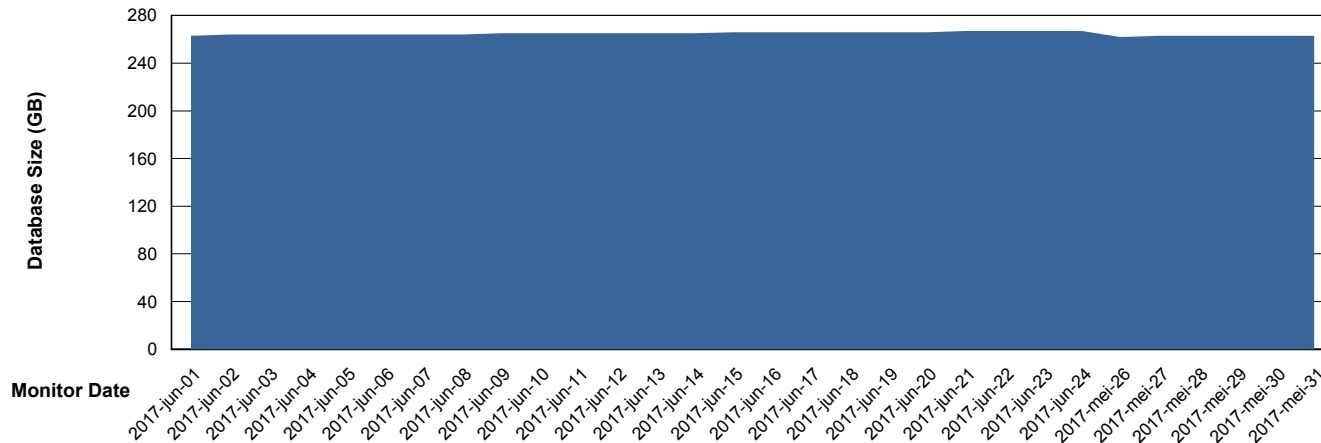

DB Processes Max 150
DB Sessions Max 248

Weekly SLA Customer Report

Customer AUJ_Production
Database ID 41

DATABASE SIZE AUJ_DB4_Primary

Database growth over last month

DATABASE SIZE AUJDB_BI

Database growth over last month