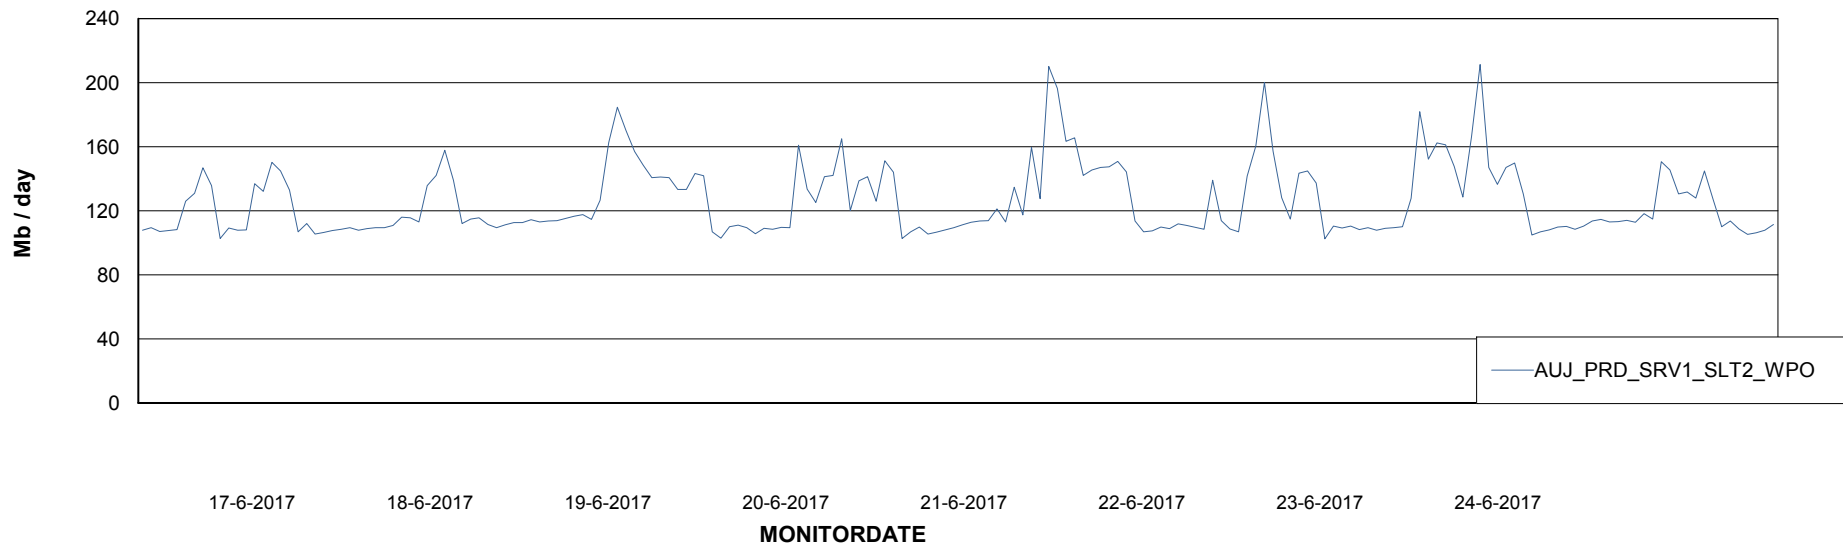

ABSSolute Web Component Services

Avg memory used per ABS Web component