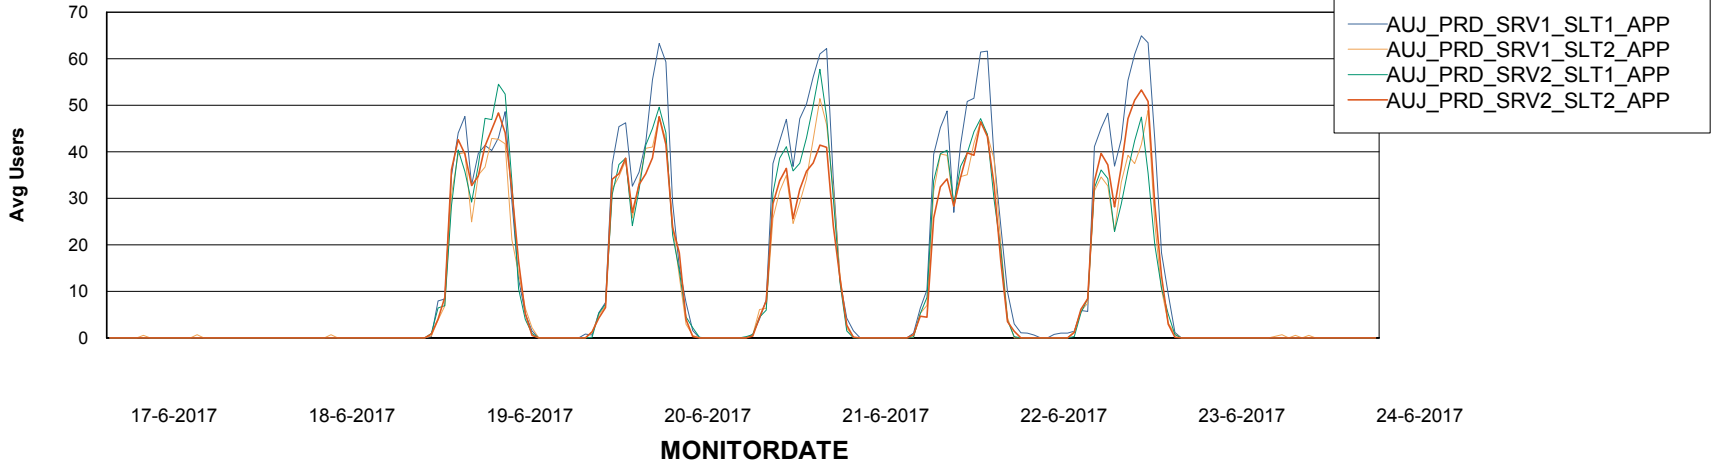

Avg users per day per ABS server