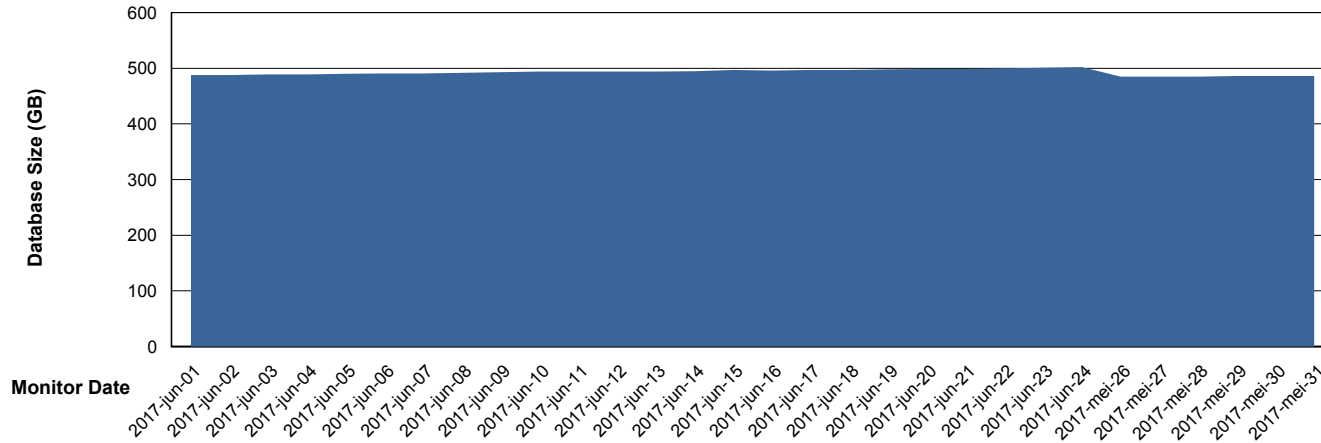

DB Processes Max 150
DB Sessions Max 248

Weekly SLA Customer Report

Customer AUJ_Production
Database ID 41

DATABASE SIZE AUJ_DB4_Primary

Database growth over last month

DATABASE SIZE AUJDB_BI

Database growth over last month