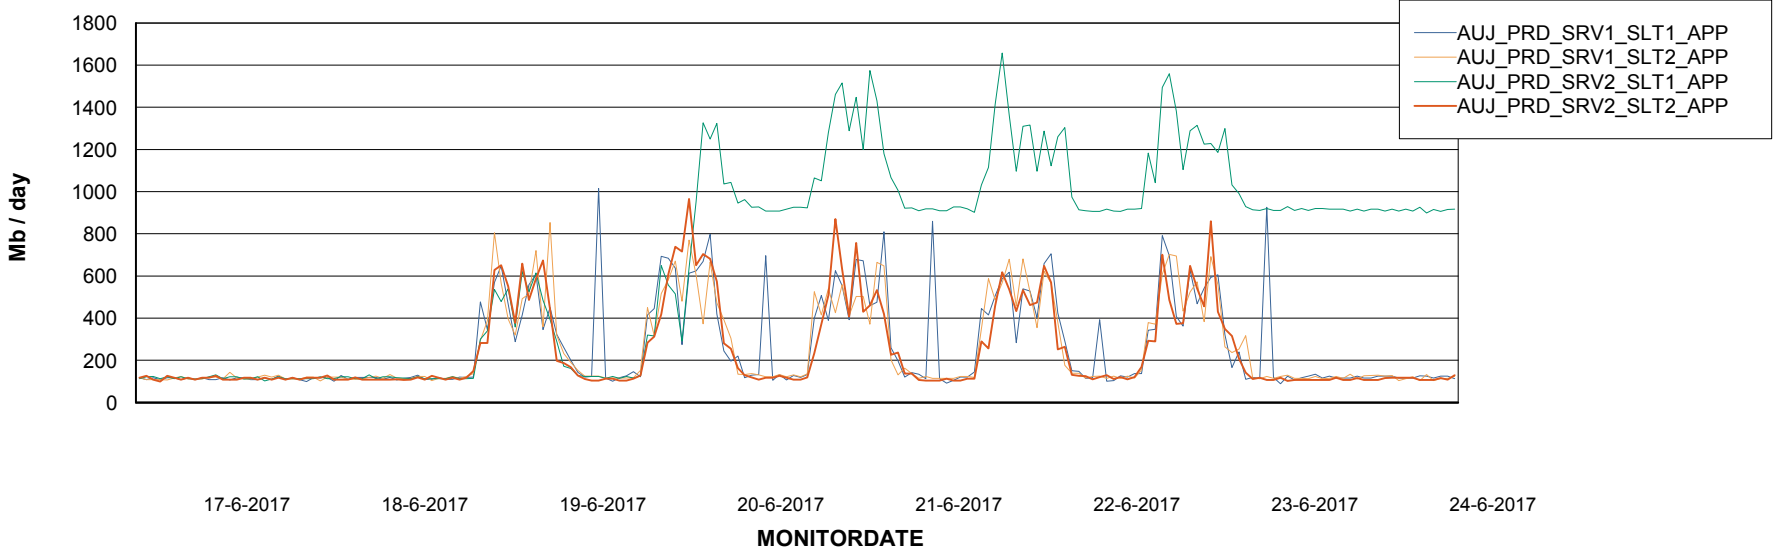

Standby Database Health AUJ_Production

Recovery lag for last 7 days

Weekly SLA Customer Report

Customer AUJ_Production
Database ID 41

ABSolute Application Server Services

Avg memory used per ABS Server Service