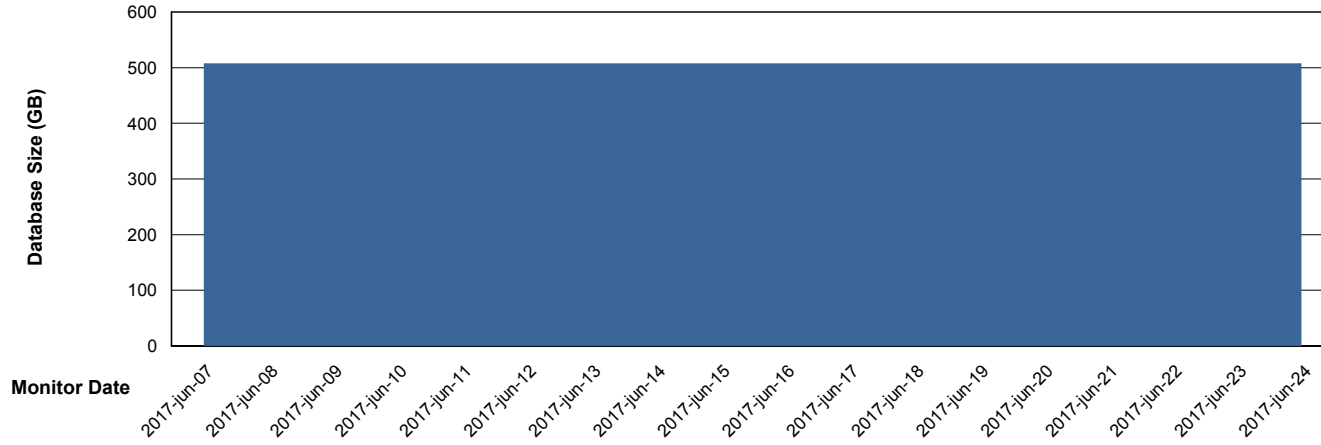

DATABASE SIZE AUJDB_BI_TS1

Database growth over last month