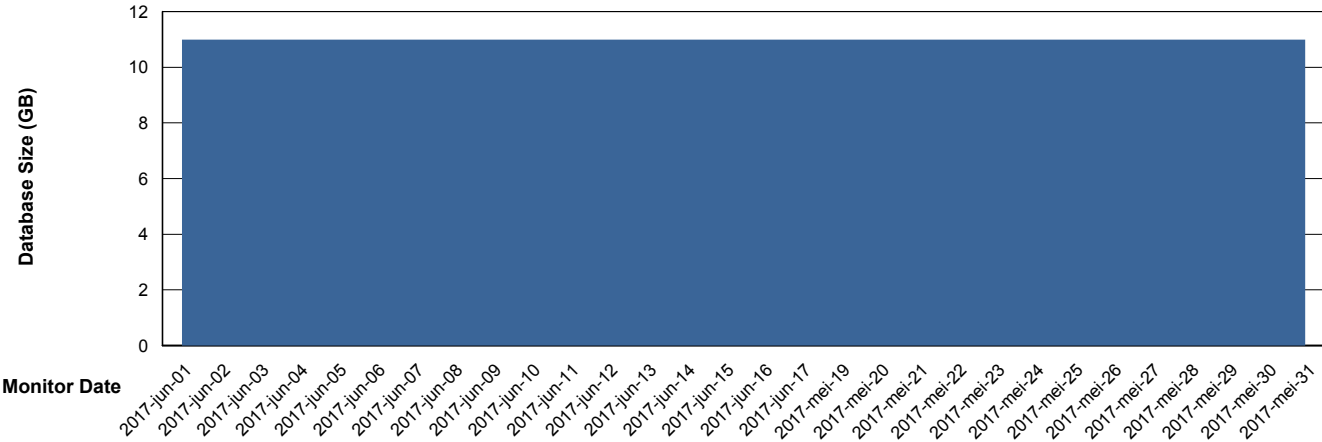

Database Performance WBLDB_Standby

DB Processes Max 500
DB Sessions Max 772

Weekly SLA Customer Report

Customer WBL_Production
 Database ID 40

DATABASE SIZE WBLDB_Production

Database growth over last month

Database Tablespace WBLDB_Production

Date	Tablespace Name	Filesize (Gb)	Usedsize (Gb)	Percentage free
17-6-2017	ABSDATA	6	5	17
	INDX	8	5	38
16-6-2017	ABSDATA	6	5	17
	INDX	8	5	38
15-6-2017	ABSDATA	6	5	17
	INDX	8	5	38
14-6-2017	ABSDATA	6	5	17
	INDX	8	5	38
13-6-2017	ABSDATA	6	5	17
	INDX	8	5	38
12-6-2017	ABSDATA	6	5	17
	INDX	8	5	38
11-6-2017	ABSDATA	6	5	17
	INDX	8	5	38