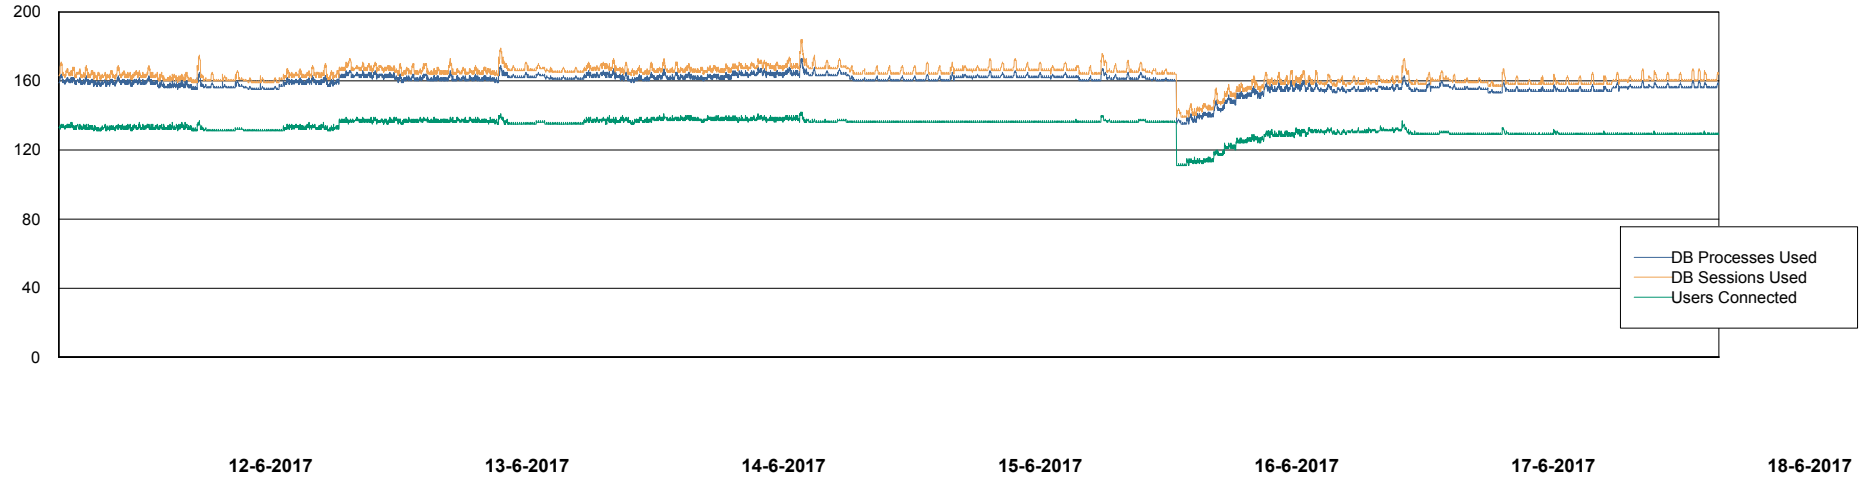

Database Performance VOSDB_Production

DB Processes Max 200
DB Sessions Max 322