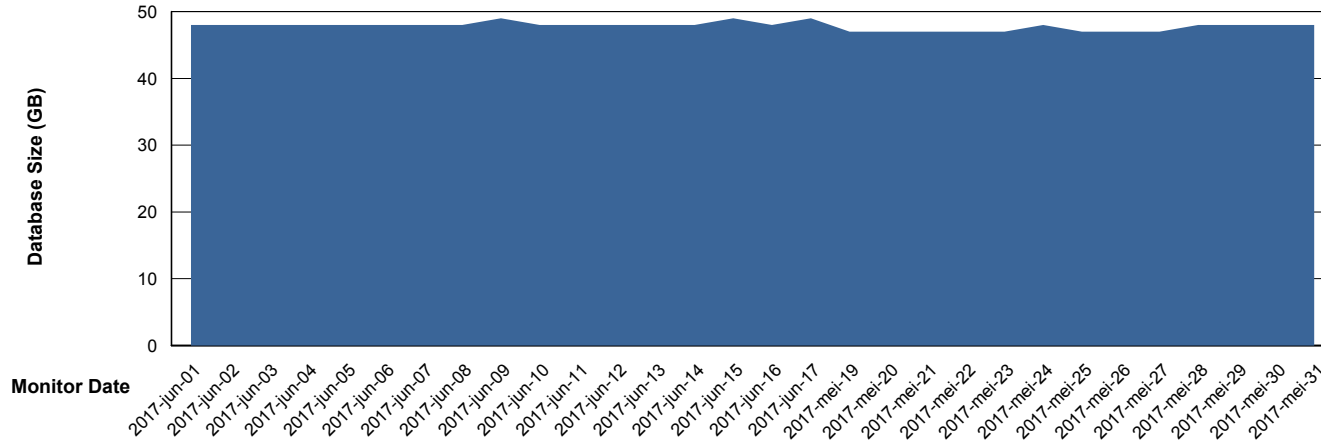

DATABASE SIZE VOSBIDB_Production

Database growth over last month