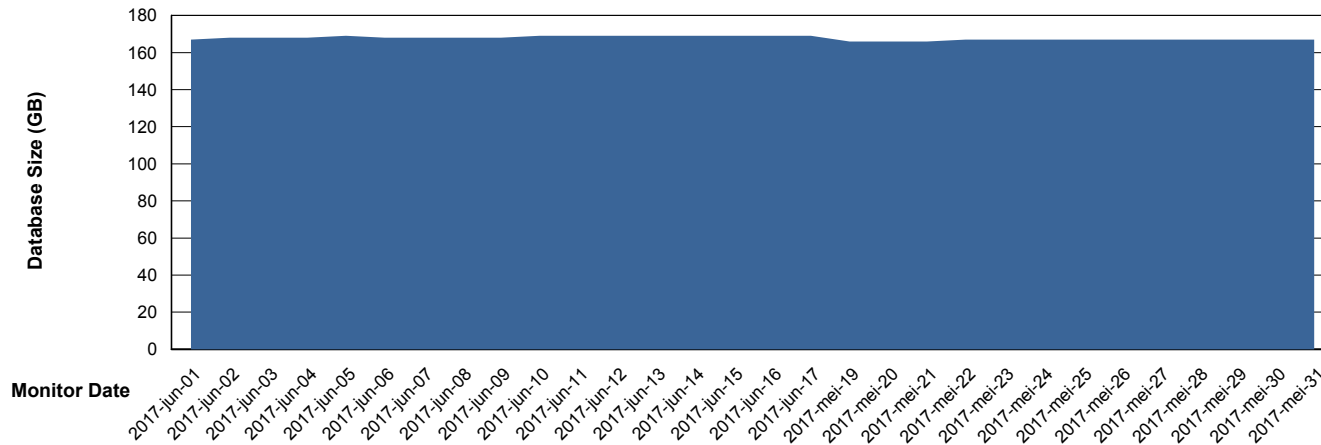

# Weekly SLA Customer Report

Customer VOS\_Production  
Database ID 68

DATABASE SIZE VOSBIDB\_Production

### Database growth over last month

DATABASE SIZE VOSDB\_Production

### Database growth over last month