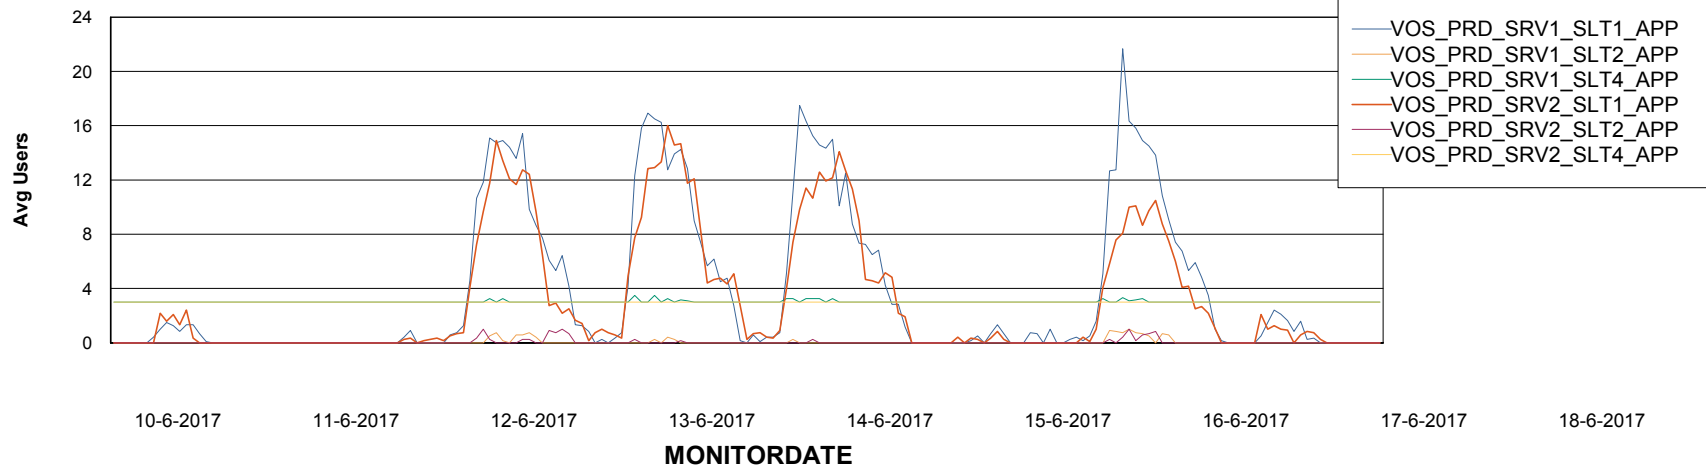

Avg users per day per ABS server