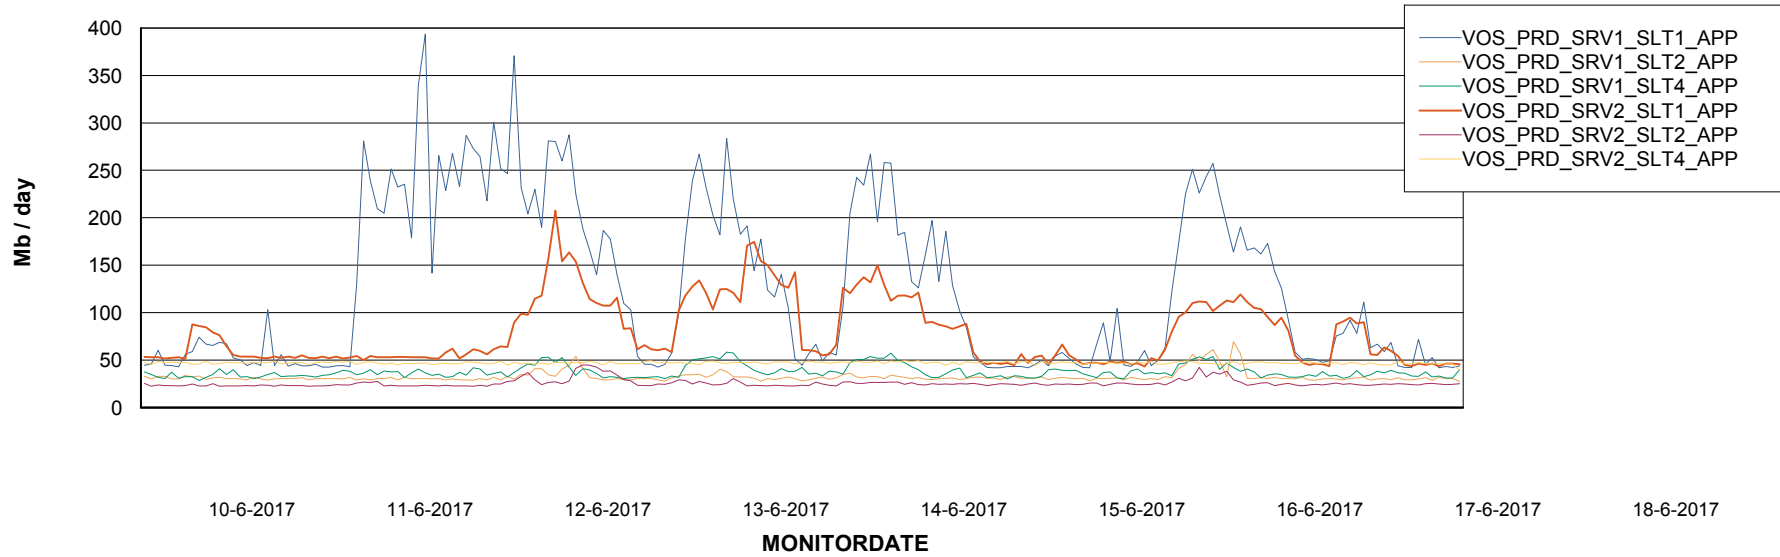

ABSolute Application Server Services

Avg memory used per ABS Server Service