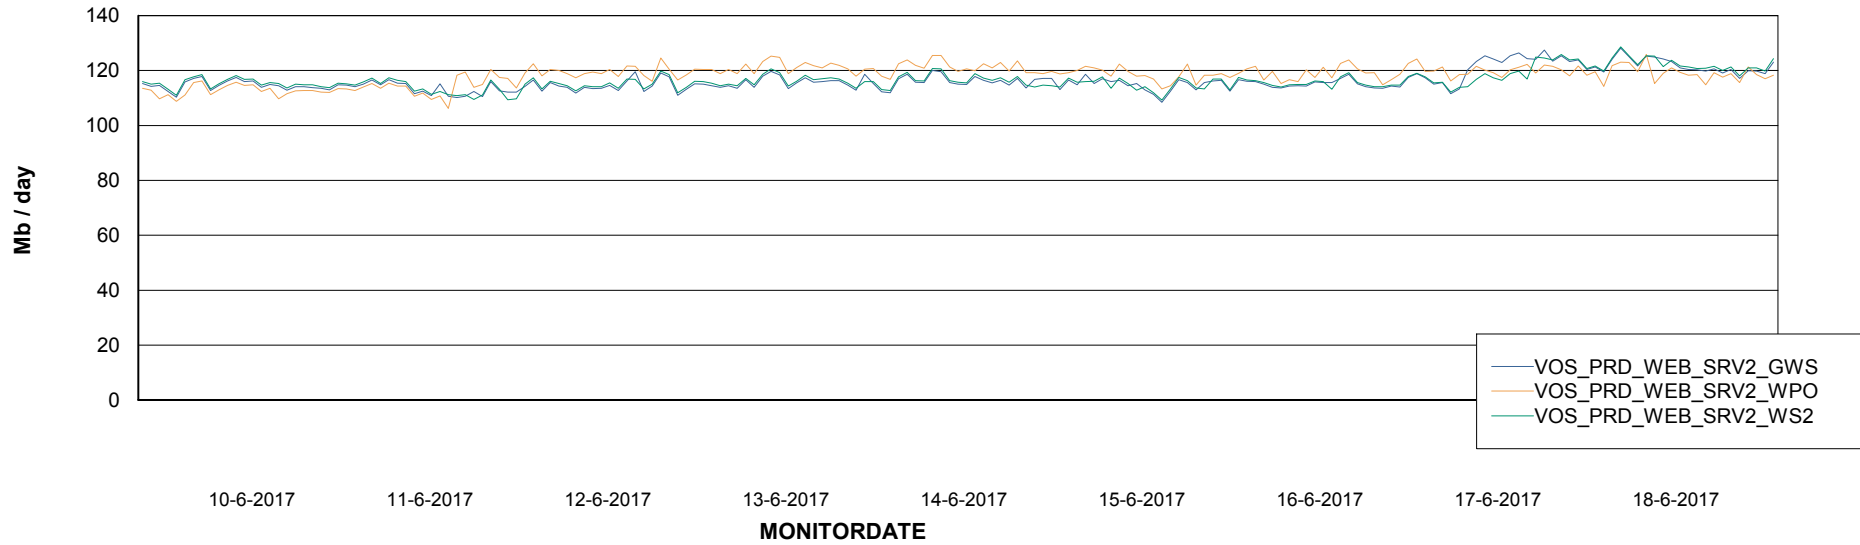

ABSSolute Web Component Services

Avg memory used per ABS Web component