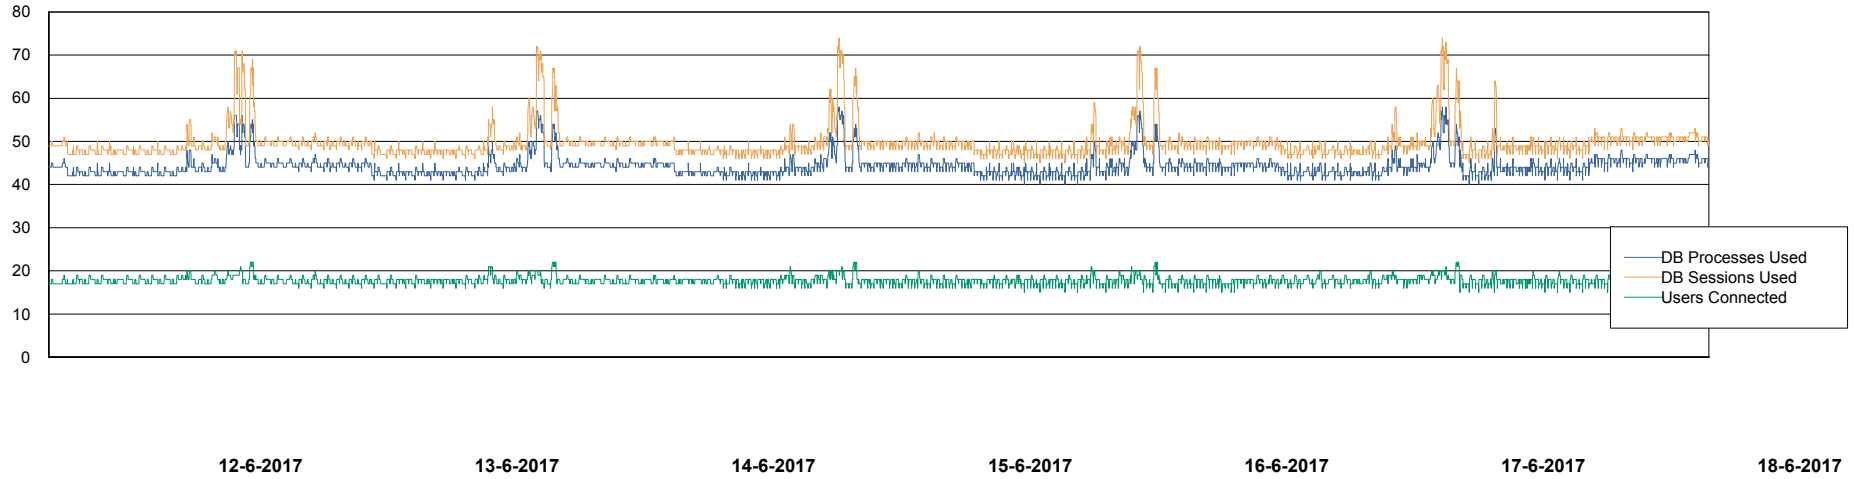

Database Performance VOSBIDB_Production

DB Processes Max 500
DB Sessions Max 772