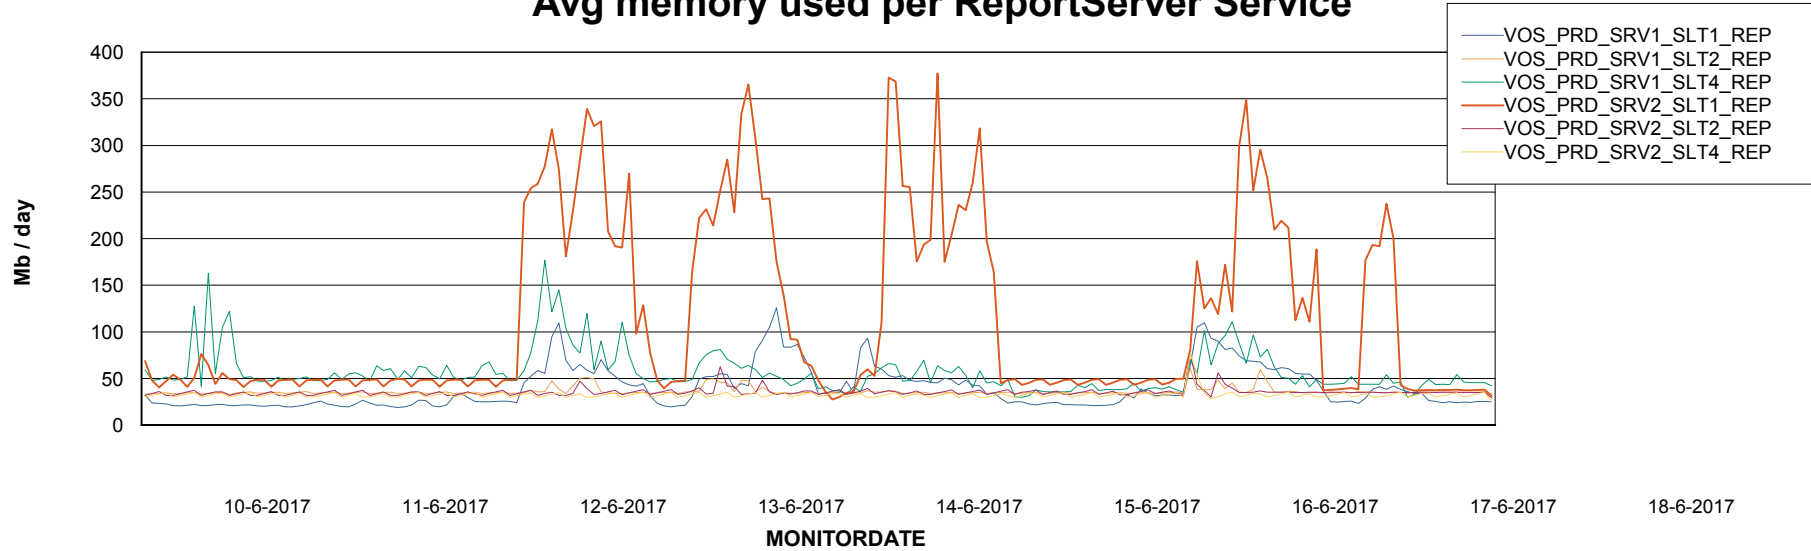

ABSSolute Application ReportServer Services

Avg memory used per ReportServer Service