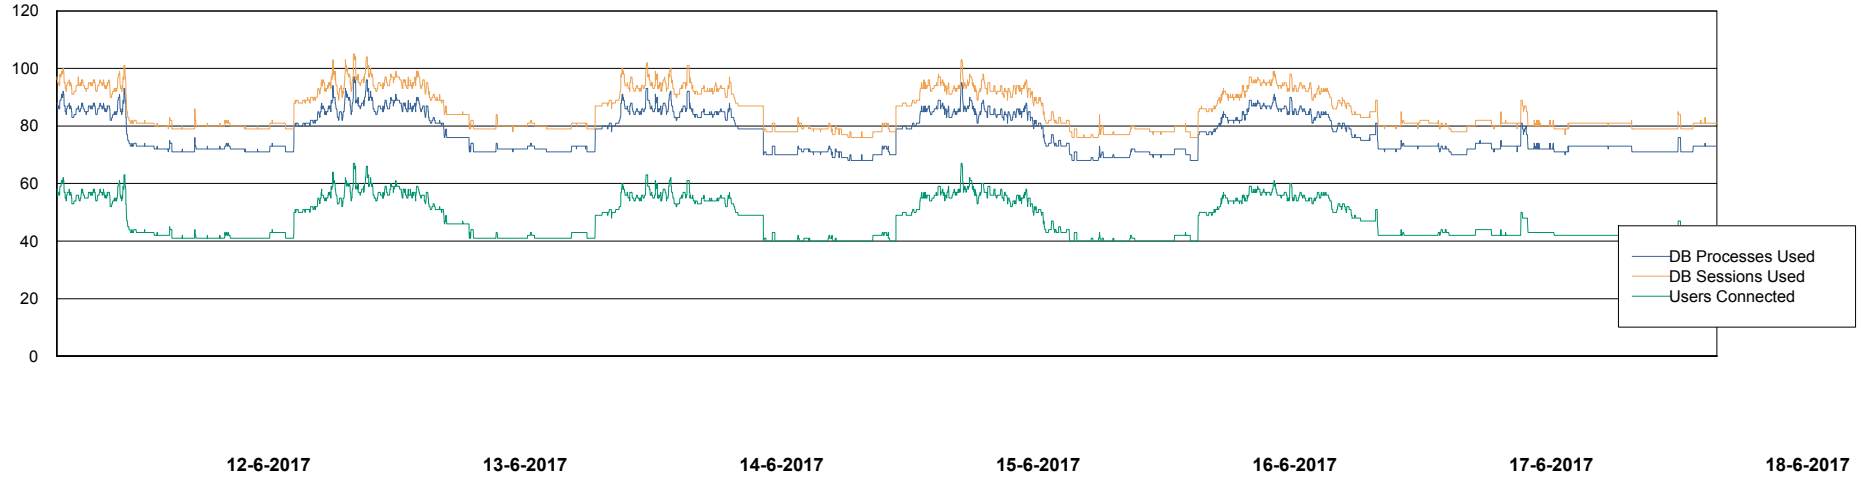

Weekly SLA Customer Report

Customer VEN_Production
Database ID 35

Harddisk Usage VEN_PRD_ORACLE2

	Free disk space on c: (%)	Free disk space on d: (%)	Free disk space on e: (%)
18-6-2017	22	66	47
17-6-2017	22	66	46
16-6-2017	22	66	47
15-6-2017	22	66	46
14-6-2017	22	66	46
13-6-2017	22	66	46
12-6-2017	22	66	46
11-6-2017	22	66	46

Weekly SLA Customer Report

Customer VEN_Production
Database ID 35

Database Performance VENDB_Production

DB Processes Max 500
DB Sessions Max 772

Weekly SLA Customer Report

Customer VEN_Production
Database ID 35