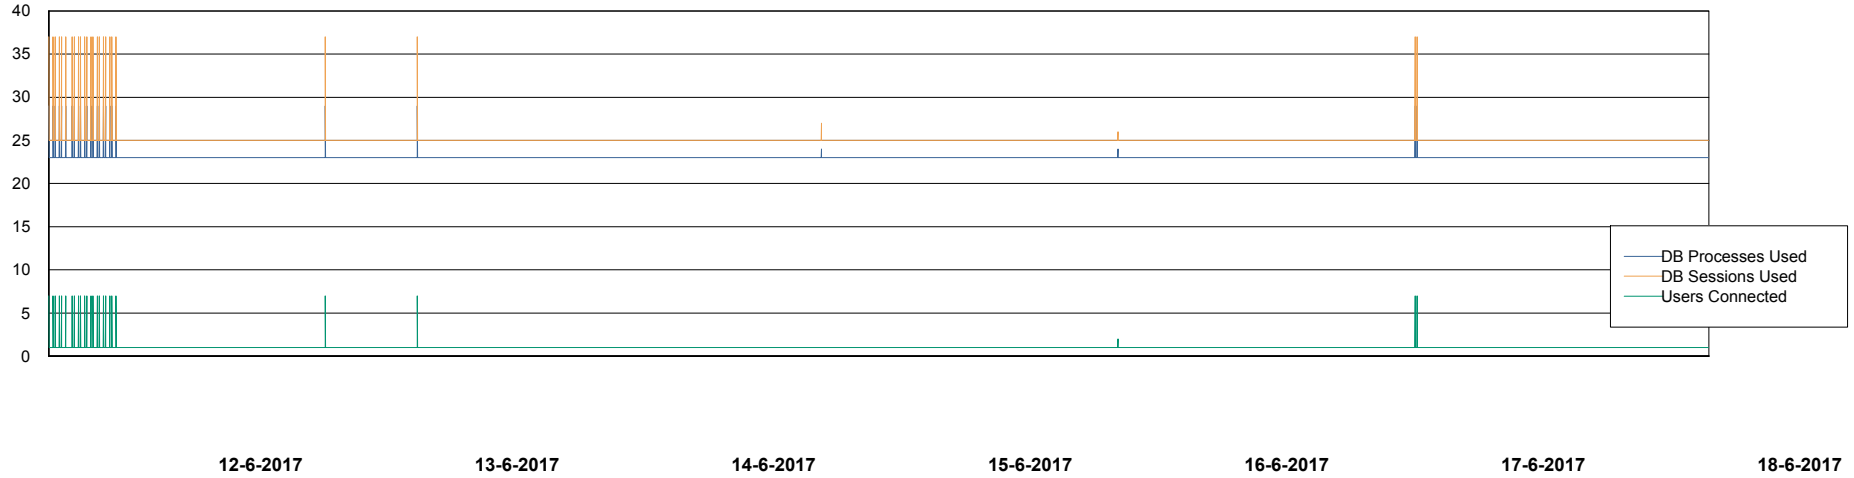

Weekly SLA Customer Report

Customer VEN_Production
Database ID 35

Database Performance VENDB_Production

DB Processes Max 500
DB Sessions Max 772

Weekly SLA Customer Report

Customer VEN_Production
Database ID 35

Database Performance VENDB_Standby

DB Processes Max 500
DB Sessions Max 772

Weekly SLA Customer Report

Customer VEN_Production
 Database ID 35

DATABASE SIZE VENDB_Production

Database growth over last month