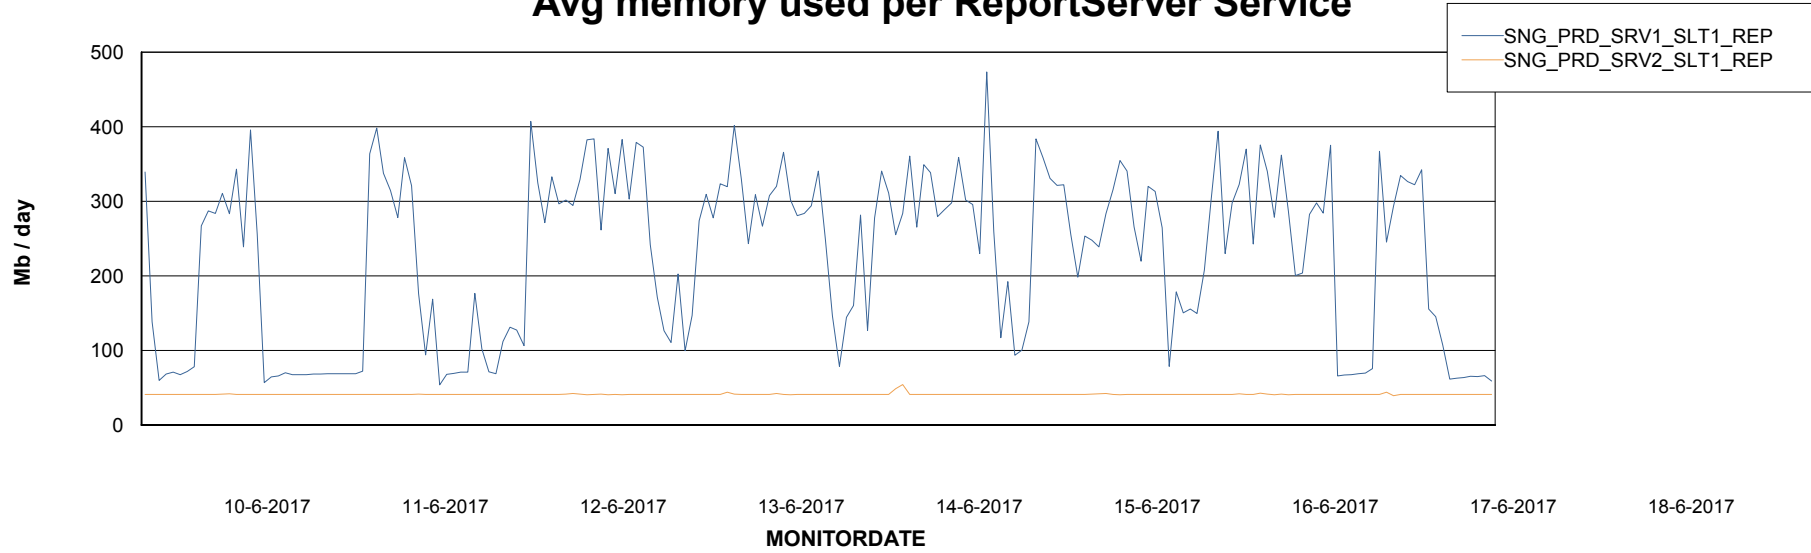

ABSSolute Application ReportServer Services

Avg memory used per ReportServer Service