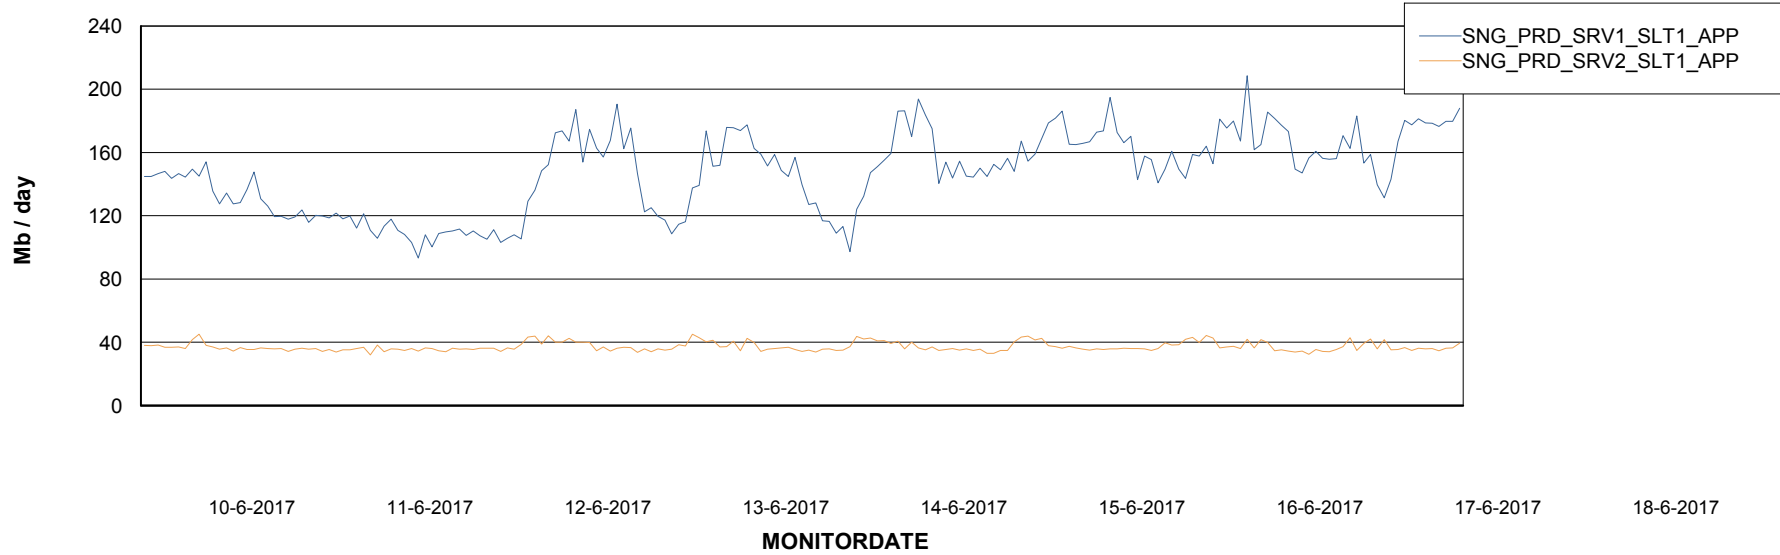

ABSSolute Application Server Services

Avg memory used per ABS Server Service