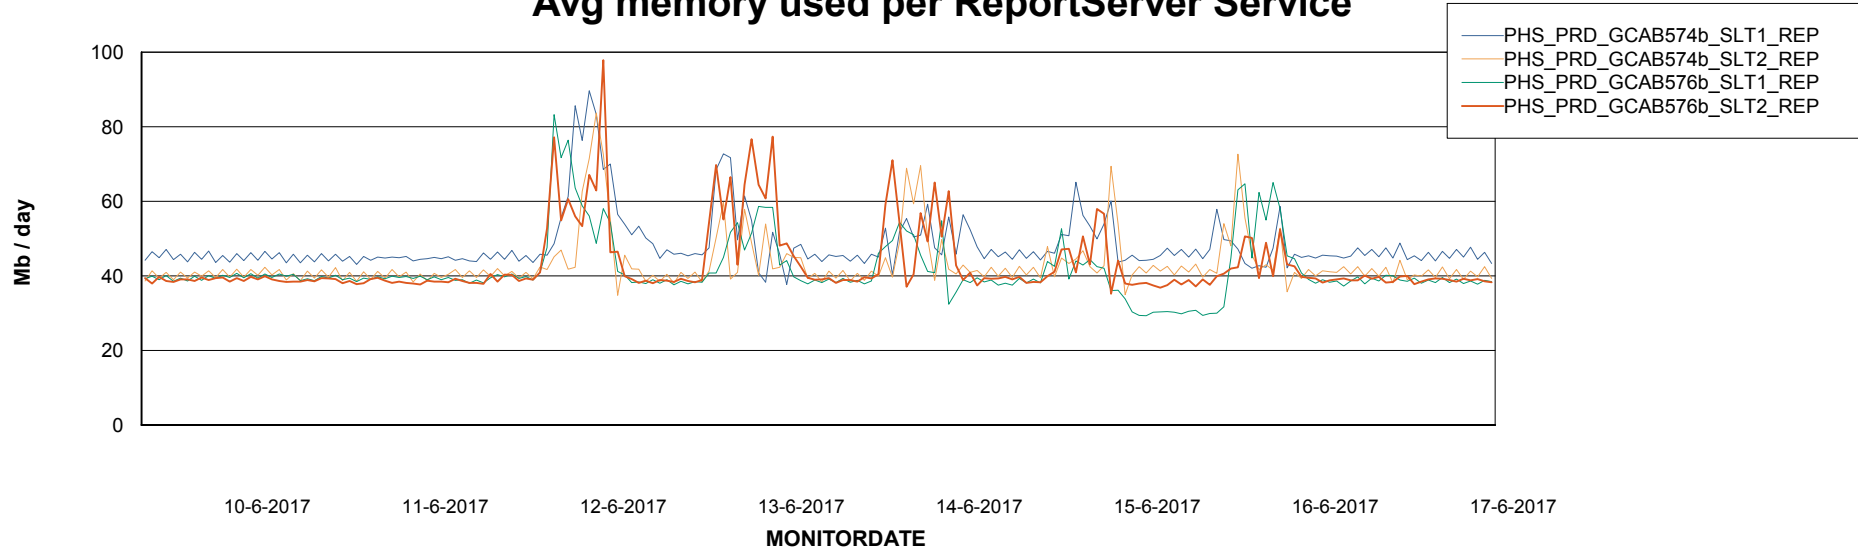

Avg memory used per ABS Server Service

Avg users per day per ABS server

Weekly SLA Customer Report

Customer PHS_Production
Database ID 47

ABSSolute Application ReportServer Services

Avg memory used per ReportServer Service