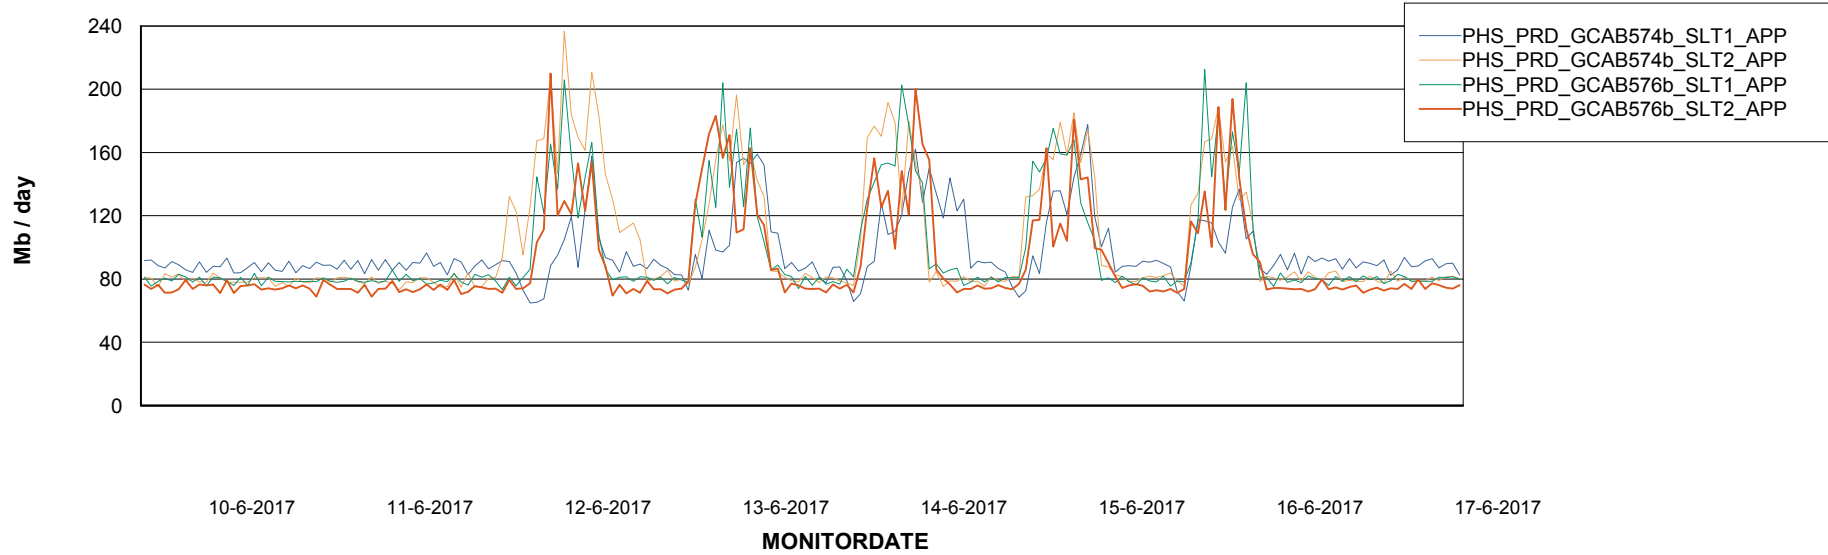

ABSSolute Application Server Services

Avg memory used per ABS Server Service