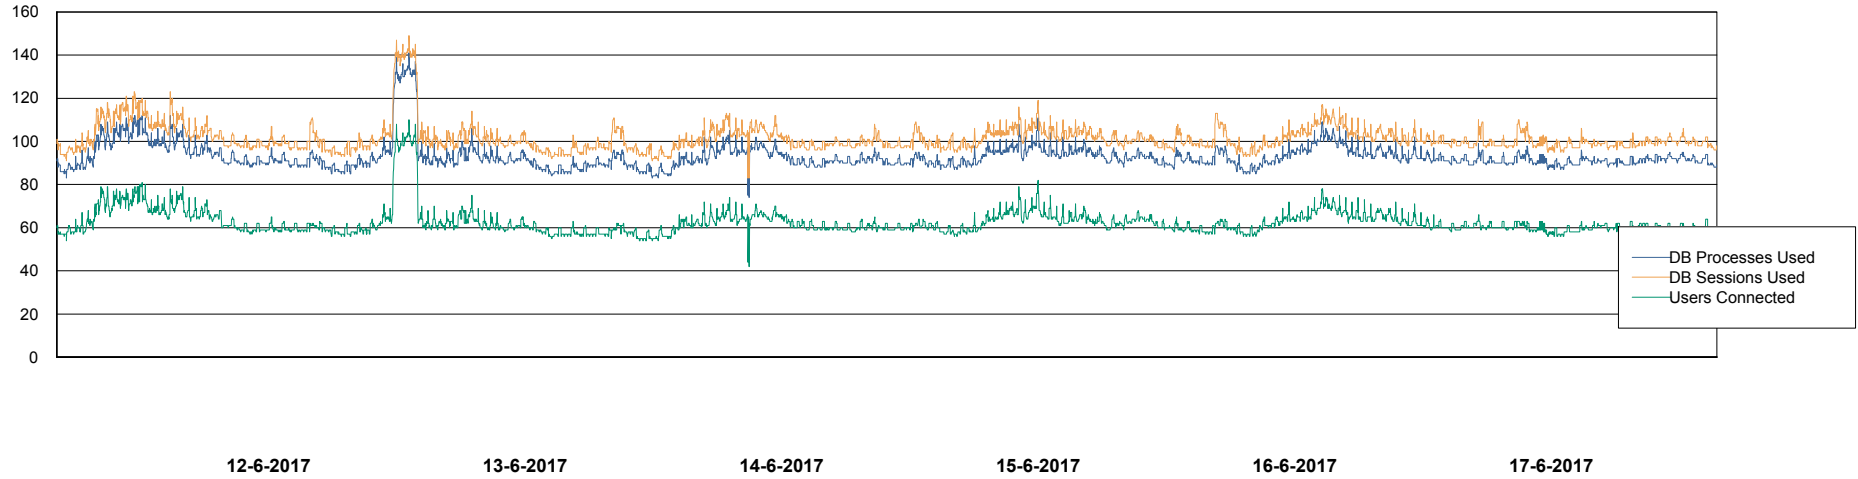

Harddisk Usage PCO_PRD_ORACLE2

	Free disk space on c: (%)	Total disk space on c: (Gb)	Free disk space on d: (%)	Total disk space on d: (Gb)
17-6-2017	76	279	50	838
16-6-2017	76	279	50	838
15-6-2017	75	279	51	838
14-6-2017	72	279	51	838
13-6-2017	72	279	52	838
12-6-2017	73	279	52	838
11-6-2017	73	279	53	838

Weekly SLA Customer Report

Customer PCO Production
Database ID 44

Database Performance PCODB_Production

DB Processes Max 300
DB Sessions Max 480

Weekly SLA Customer Report

Customer PCO Production
Database ID 44