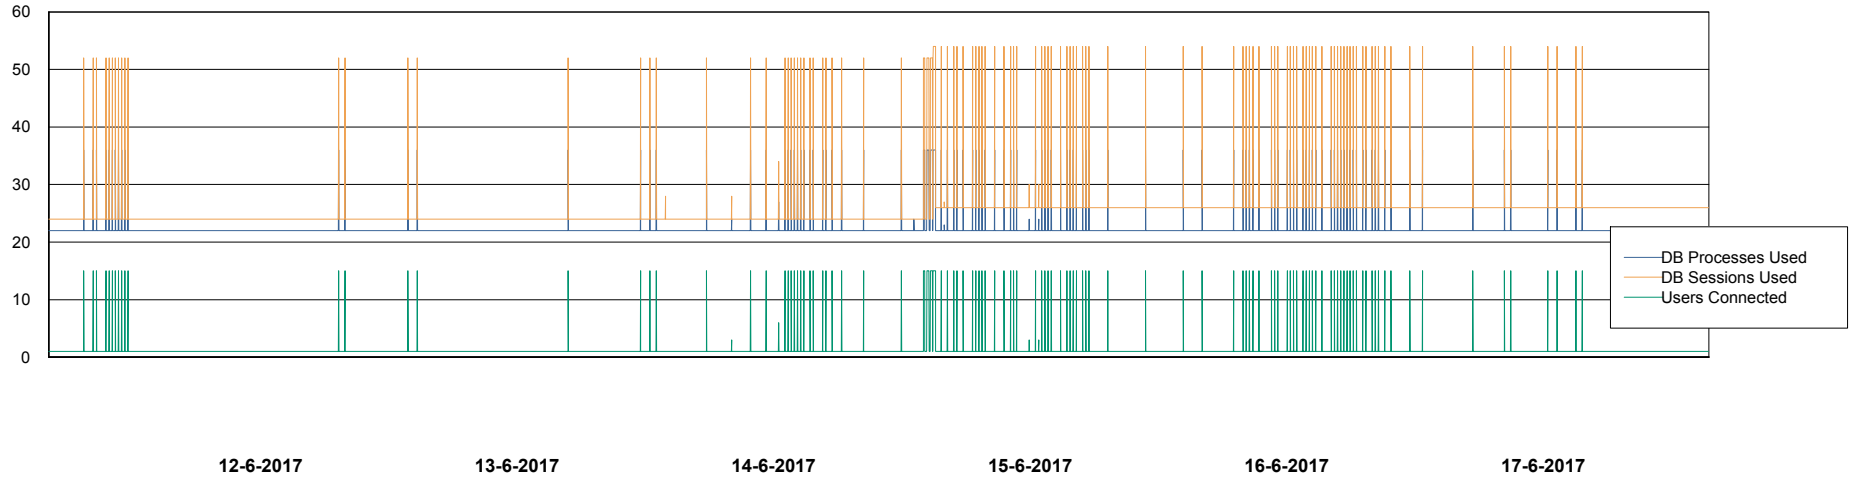

Database Performance PCODB_Standby

DB Processes Max 520
DB Sessions Max 804