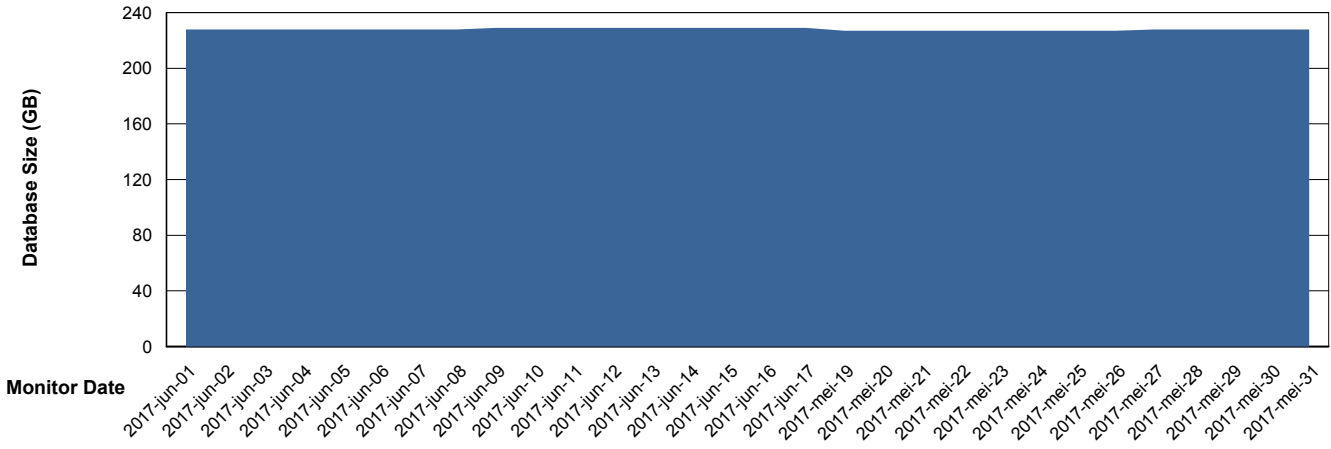

Database Performance PCODB_Standby

DB Processes Max 520
DB Sessions Max 804

Weekly SLA Customer Report

Customer PCO Production
 Database ID 44

DATABASE SIZE PCODB_Production

Database growth over last month