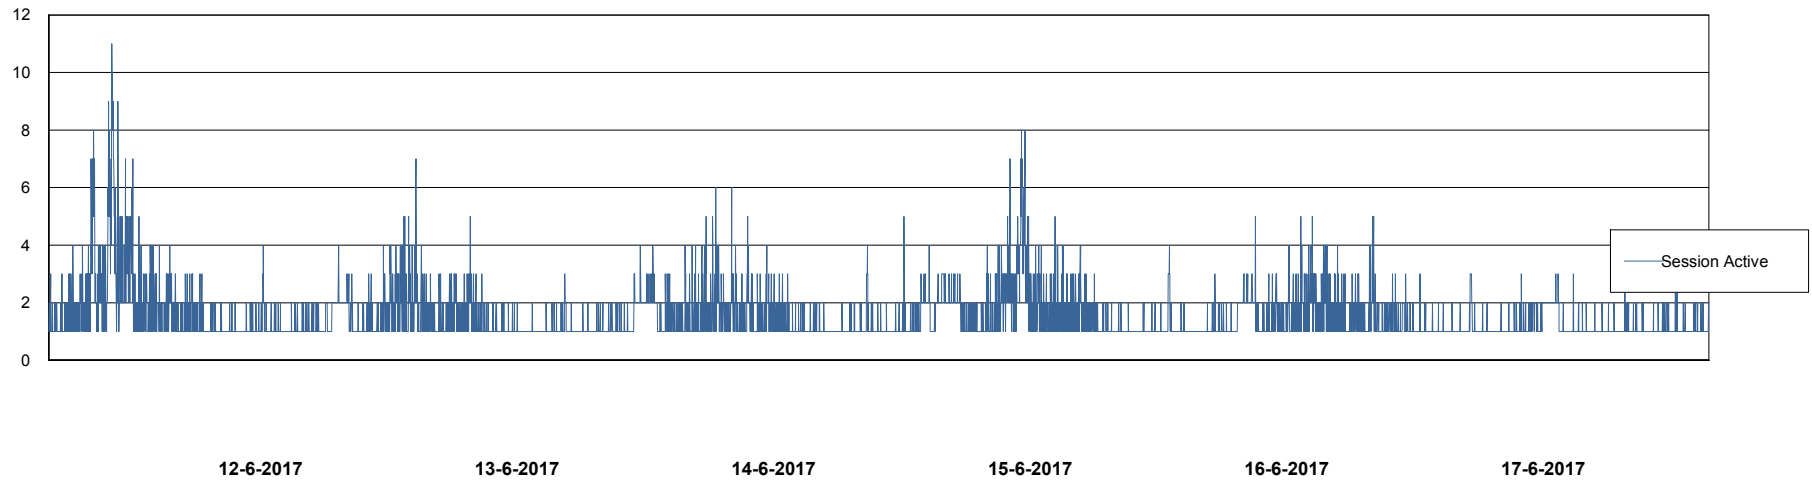

Database Performance PCODB_Production

DB Processes Max 300
DB Sessions Max 480