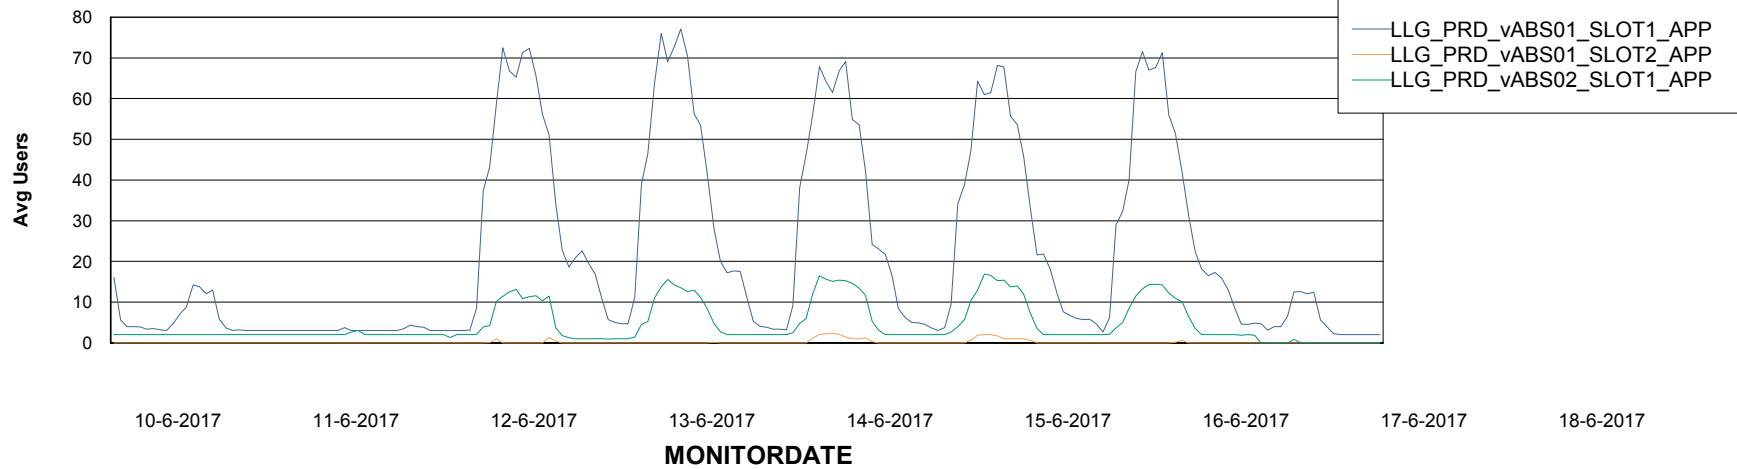

Weekly SLA Customer Report

Customer LLG_Production
Database ID 53

ABSSolute Application Server Services

Avg memory used per ABS Server Service

Avg users per day per ABS server

Weekly SLA Customer Report

Customer LLG_Production
Database ID 53