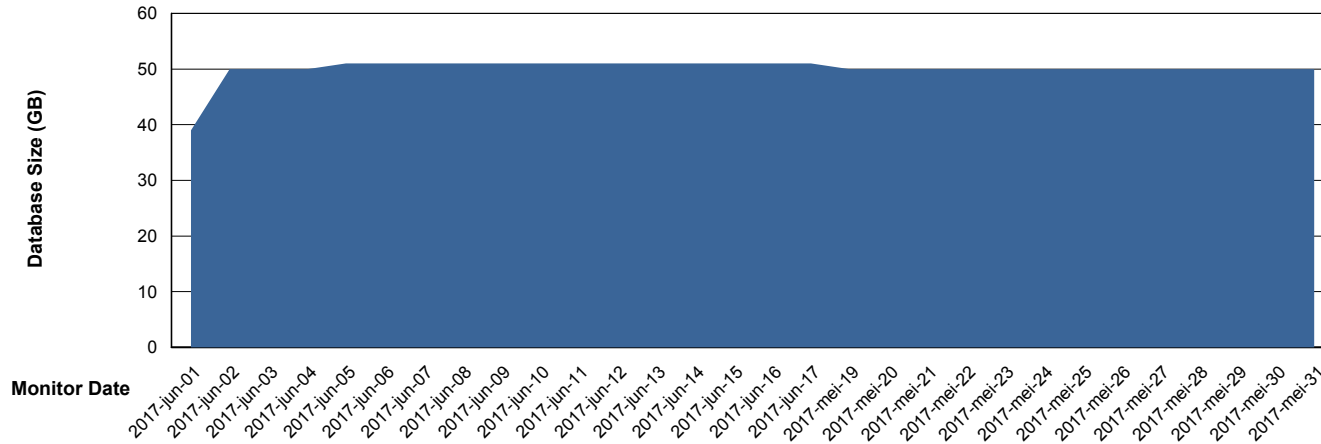

Weekly SLA Customer Report

Customer LLG_Production
Database ID 53

DATABASE SIZE LLGDB_Production

Database growth over last month

DATABASE SIZE LLGDBBI_Production

Database growth over last month

Weekly SLA Customer Report