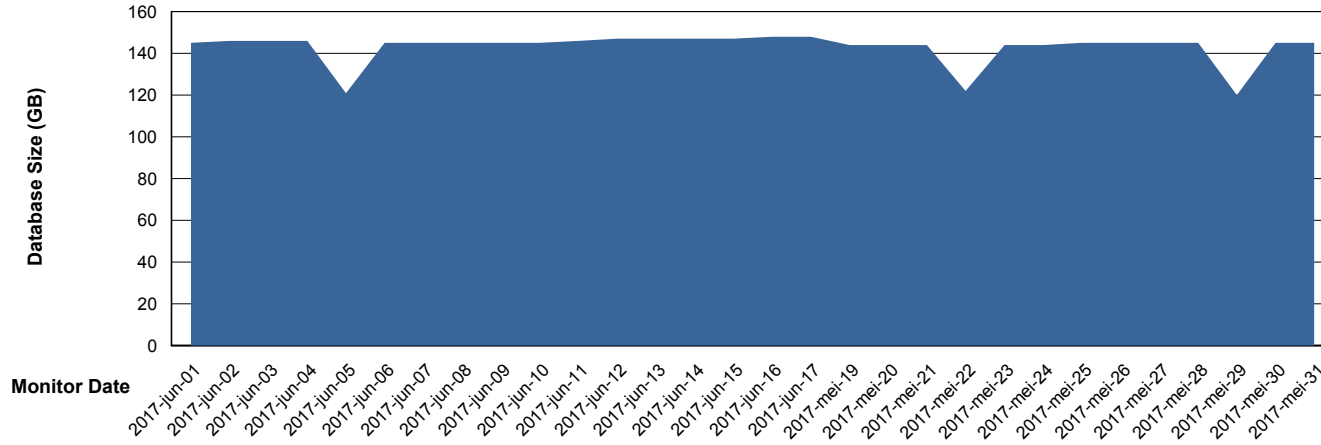

Database Performance LLGDB_Standby

DB Processes Max 520
DB Sessions Max 804

Weekly SLA Customer Report

Customer LLG_Production
Database ID 53

Database Performance LLGDBBI_Production

DB Processes Max 500
DB Sessions Max 780

Weekly SLA Customer Report

Customer LLG_Production
Database ID 53

DATABASE SIZE LLGDB_Production

Database growth over last month

DATABASE SIZE LLGDBBI_Production

Database growth over last month

Weekly SLA Customer Report