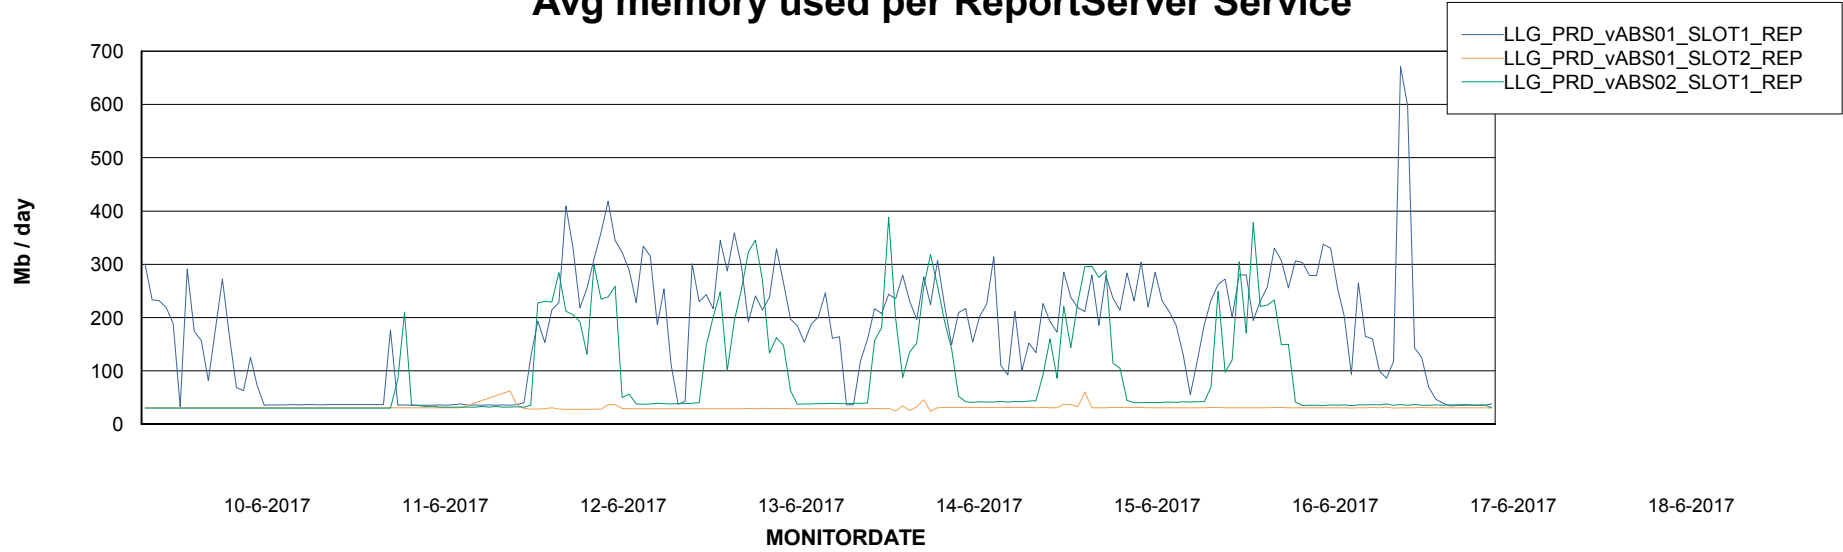

ABSSolute Application ReportServer Services

Avg memory used per ReportServer Service