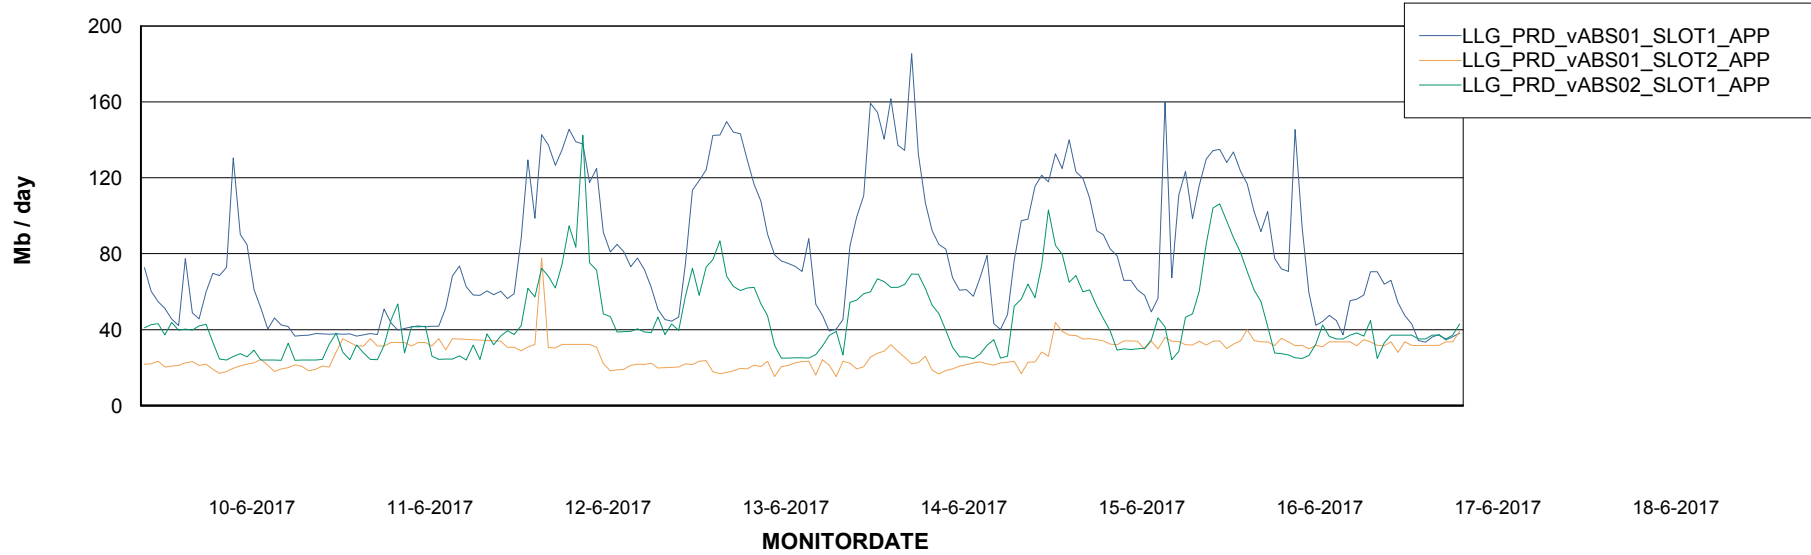

ABSSolute Application Server Services

Avg memory used per ABS Server Service