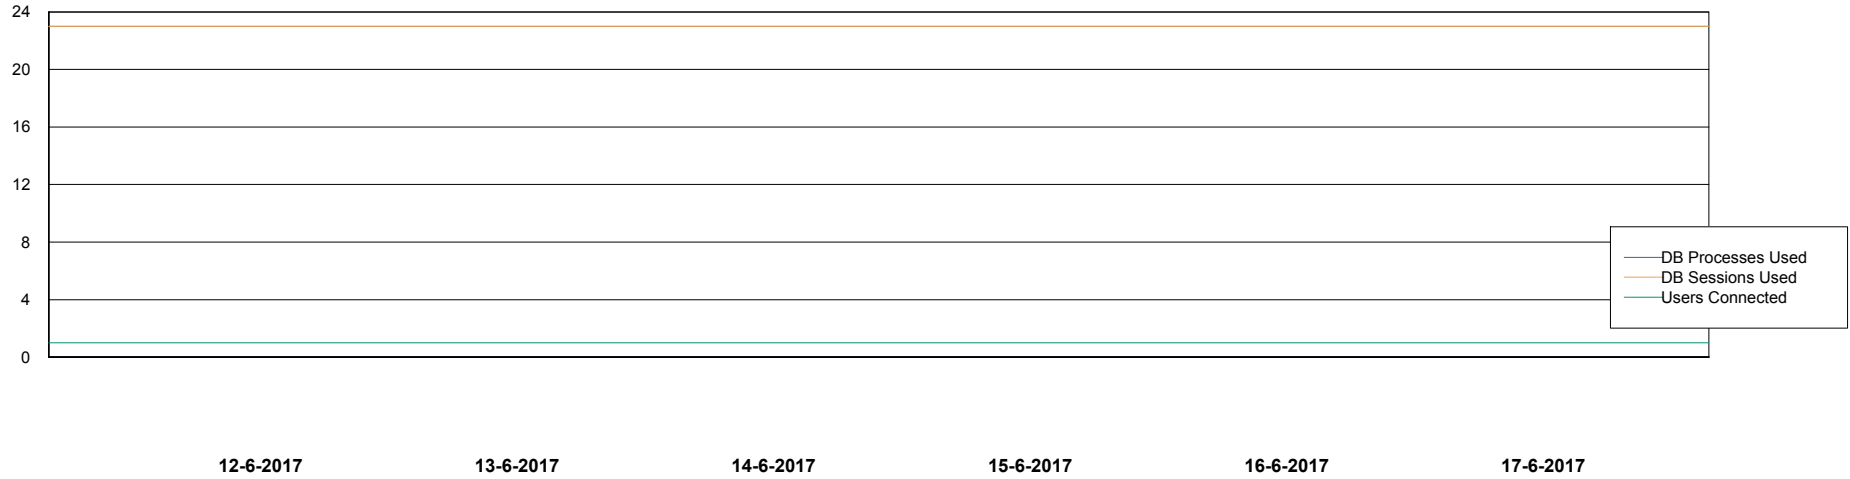

Database Performance JWRDB_Standby

DB Processes Max 150
DB Sessions Max 248