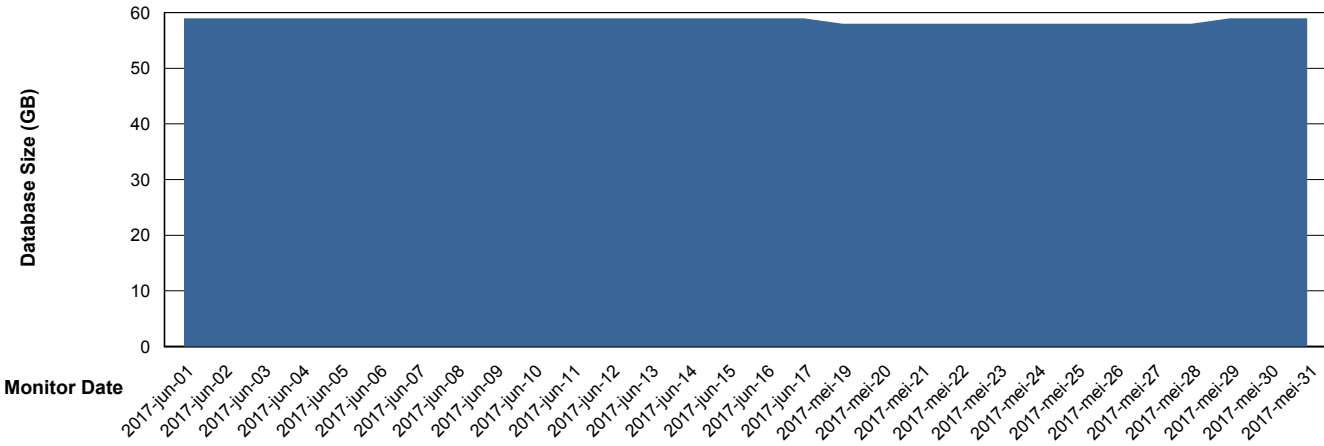

Database growth over last month

Database Tablespace JWRDB_Production

Date	Tablespace Name	Filesize (Gb)	Usedsize (Gb)	Percentage free
17-6-2017	ABSDATA	22	18	18
	INDX	46	40	13
16-6-2017	ABSDATA	22	18	18
	INDX	46	40	13
15-6-2017	ABSDATA	22	18	18
	INDX	46	40	13
14-6-2017	ABSDATA	22	18	18
	INDX	46	40	13
13-6-2017	ABSDATA	22	18	18
	INDX	46	40	13
12-6-2017	ABSDATA	22	18	18
	INDX	46	40	13
11-6-2017	ABSDATA	22	18	18
	INDX	46	40	13