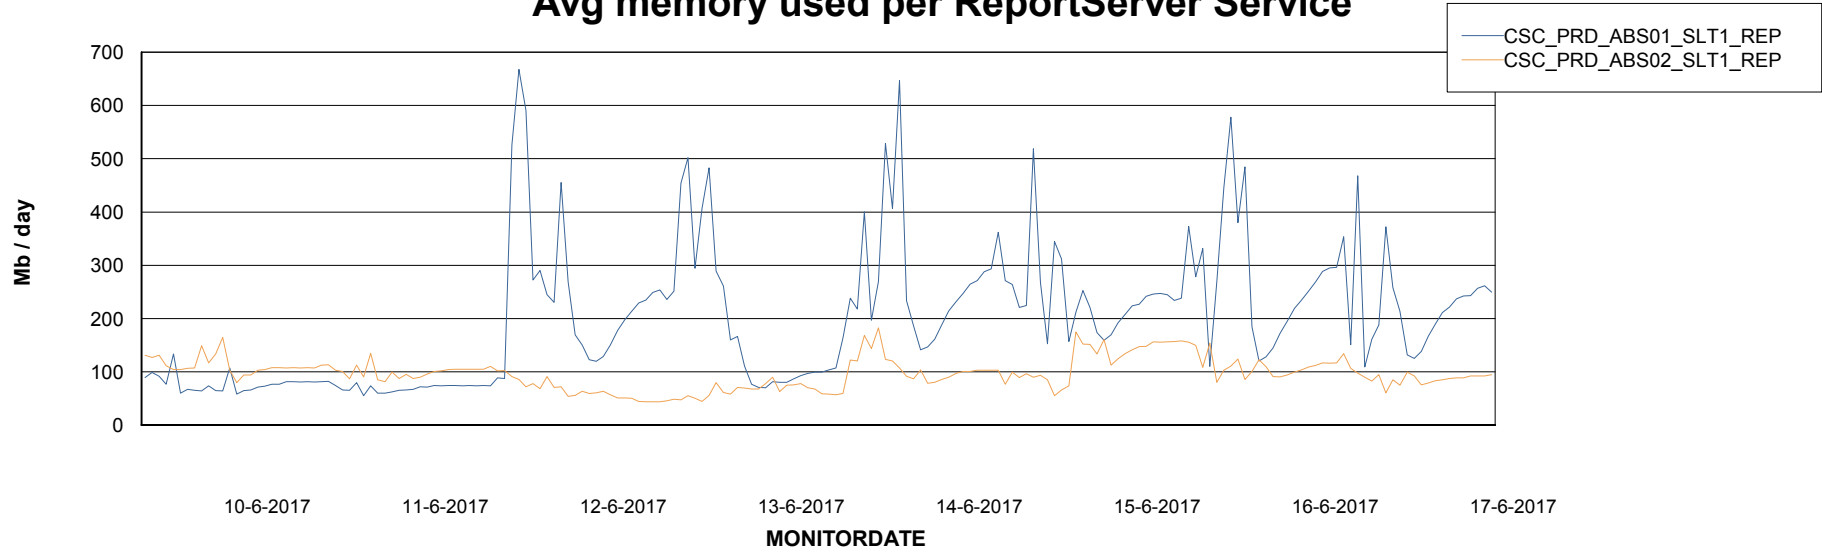

Avg memory used per ABS Server Service

Avg users per day per ABS server

Weekly SLA Customer Report

Customer CSC_Production
Database ID 50

ABSSolute Application ReportServer Services

Avg memory used per ReportServer Service