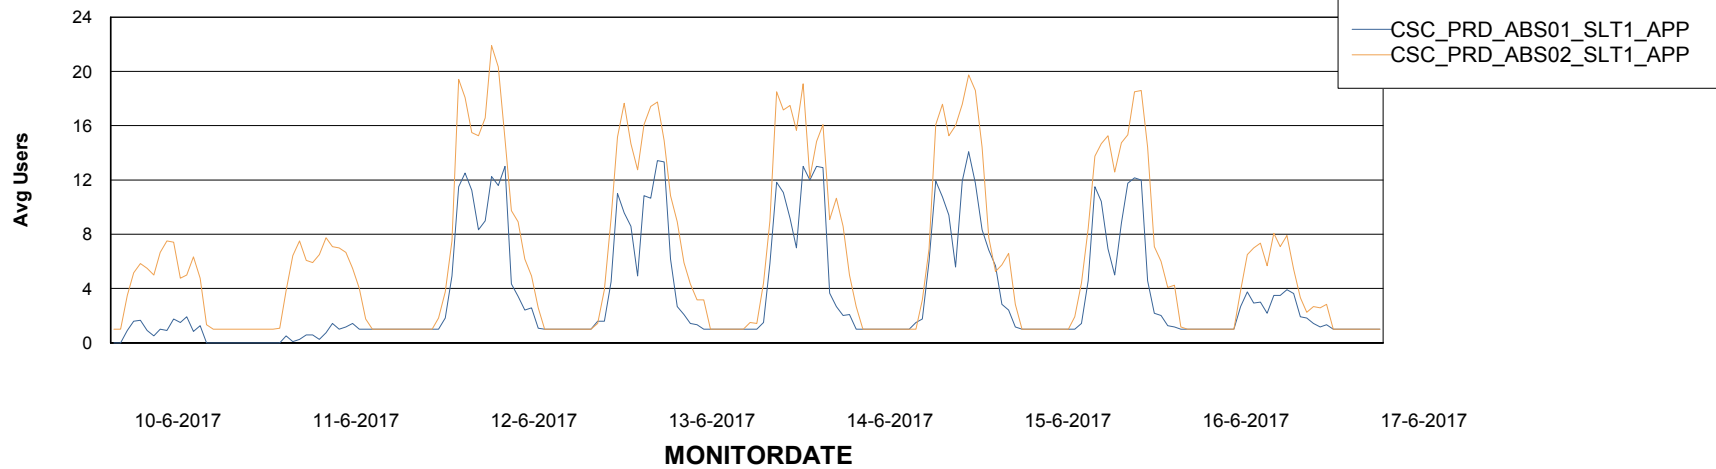

Avg users per day per ABS server