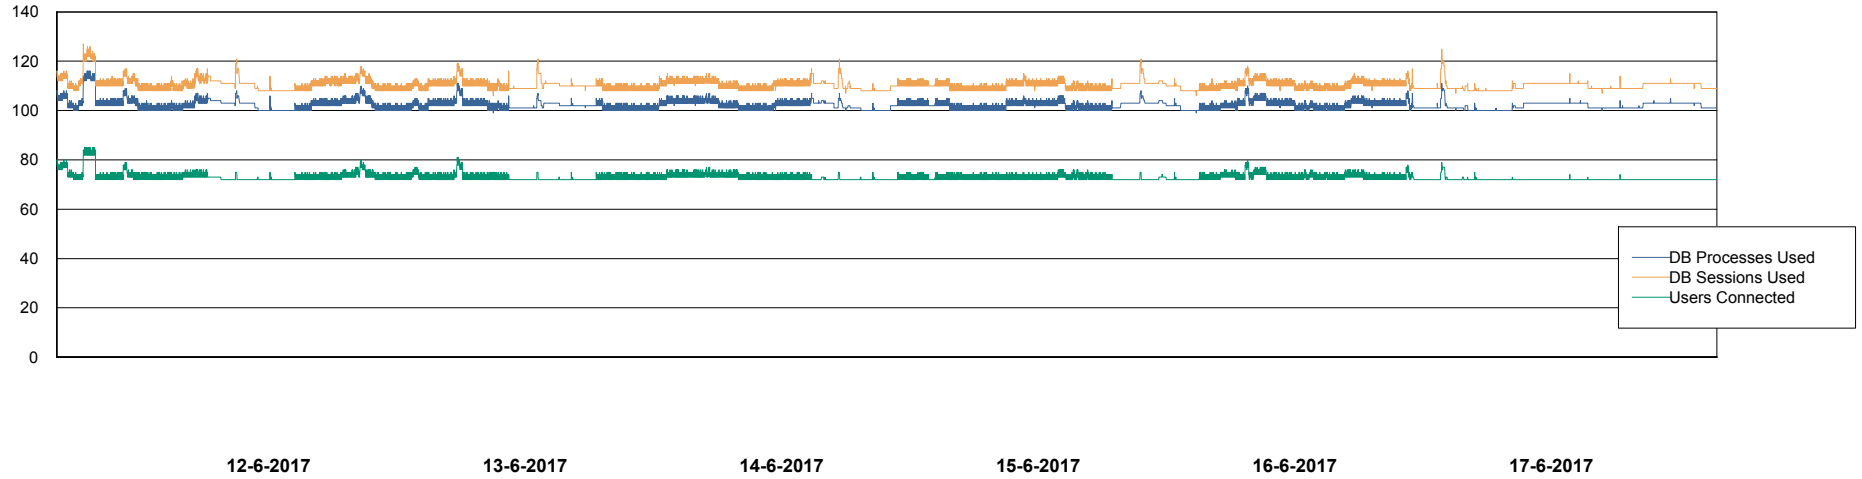

Harddisk Usage CIW_PRD_ORACLE2

	Free disk space on c: (%)	Total disk space on c: (Gb)	Free disk space on d: (%)	Total disk space on d: (Gb)	Free disk space on e: (%)	Total disk space on e: (Gb)
17-6-2017	58	555	98	558	70	558
16-6-2017	58	555	98	558	70	558
15-6-2017	58	555	98	558	70	558
14-6-2017	58	555	98	558	70	558
13-6-2017	58	555	98	558	70	558
12-6-2017	58	555	98	558	70	558
11-6-2017	58	555	98	558	70	558

Weekly SLA Customer Report

Customer CIW Production
Database ID 45

Database Performance CIWDB_Production

DB Processes Max 150
DB Sessions Max 248

Weekly SLA Customer Report

Customer CIW Production
Database ID 45