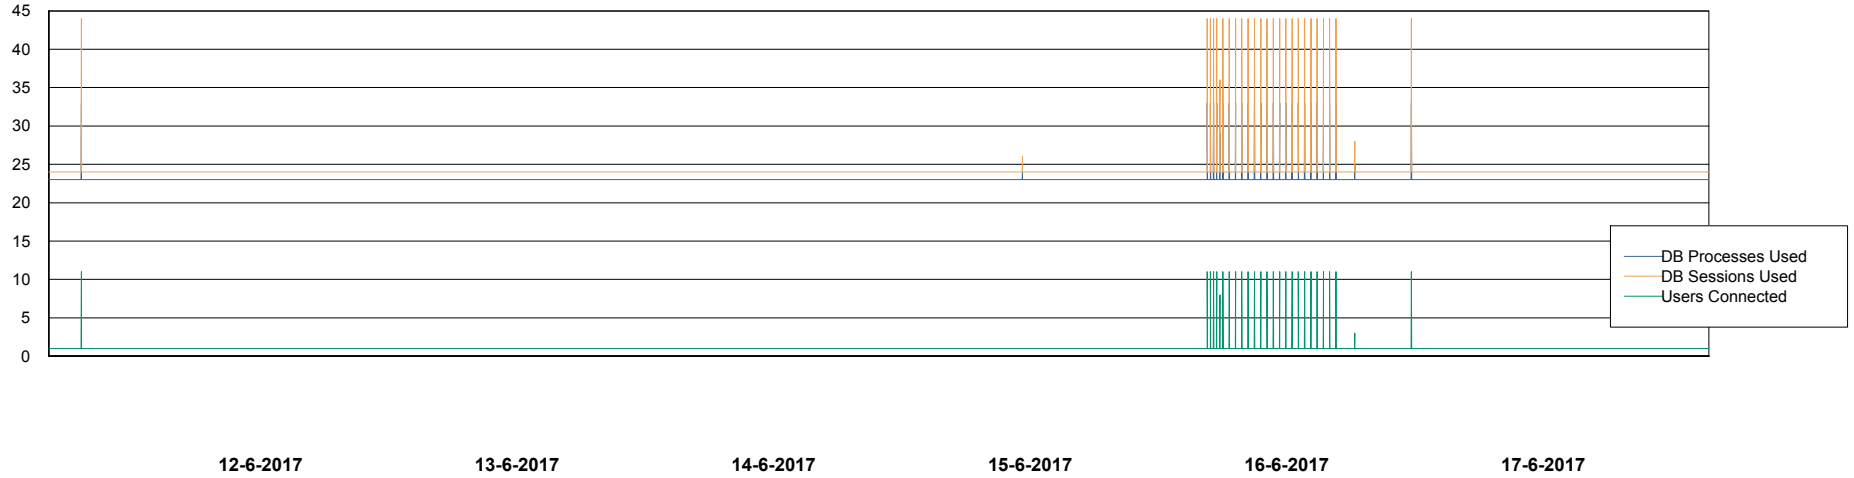

Weekly SLA Customer Report

Customer CIW Production
Database ID 45

Database Performance CIWDB_Production

DB Processes Max 150
DB Sessions Max 248

Weekly SLA Customer Report

Customer CIW Production
Database ID 45

Database Performance CIWDB_Standby

DB Processes Max 150
DB Sessions Max 248

Weekly SLA Customer Report

Customer CIW Production
 Database ID 45

DATABASE SIZE CIWDB_Production

Database growth over last month