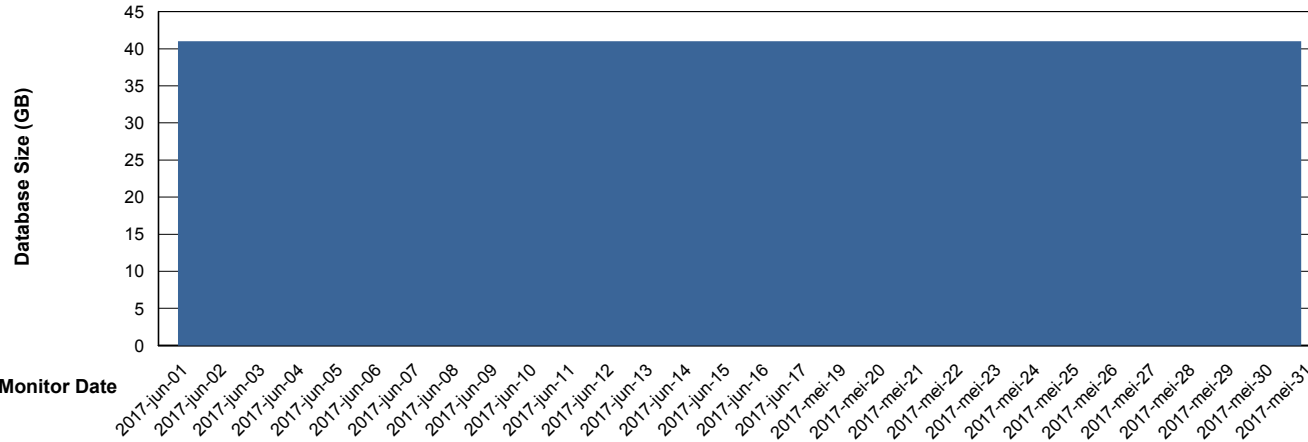

Database Performance CIWDB_Standby

DB Processes Max 150
DB Sessions Max 248

Weekly SLA Customer Report

Customer CIW Production
 Database ID 45

DATABASE SIZE CIWDB_Production

Database growth over last month

Database Tablespace		CIWDB_Production		
Date	Tablespace Name	Filesize (Gb)	Usedsize (Gb)	Percentage free
17-6-2017	ABSDATA	44	37	16
	INDX	4	3	25
16-6-2017	ABSDATA	44	37	16
	INDX	4	3	25
15-6-2017	ABSDATA	44	37	16
	INDX	4	3	25
14-6-2017	ABSDATA	44	37	16
	INDX	4	3	25
13-6-2017	ABSDATA	44	37	16
	INDX	4	3	25
12-6-2017	ABSDATA	44	37	16
	INDX	4	3	25
11-6-2017	ABSDATA	44	37	16
	INDX	4	3	25