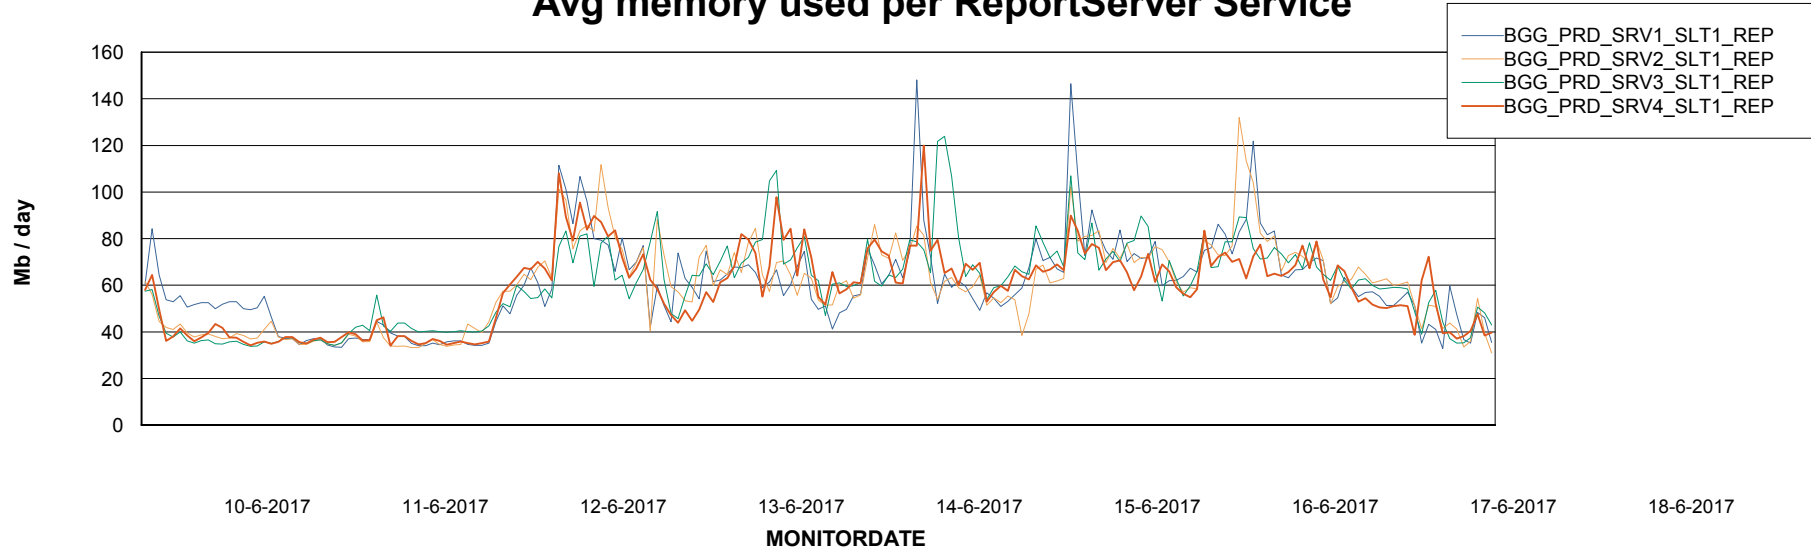

ABSSolute Application ReportServer Services

Avg memory used per ReportServer Service