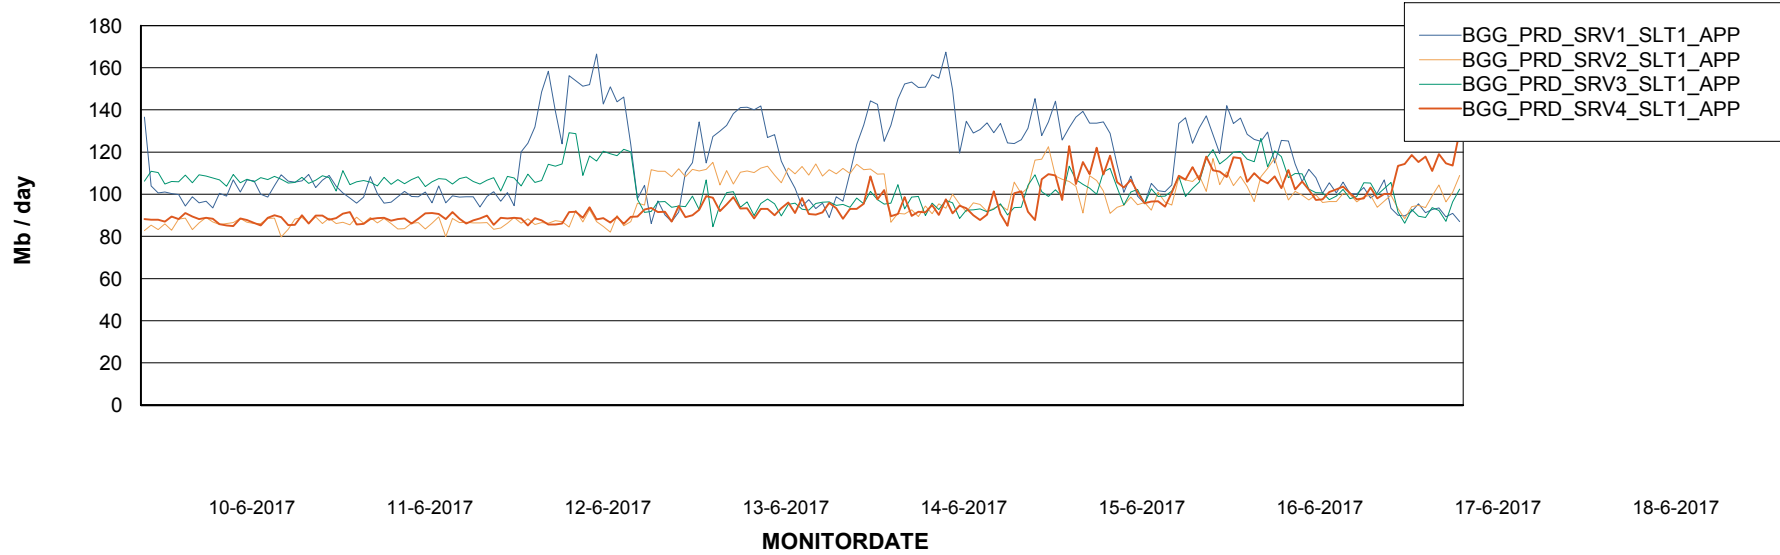

Standby Database Health BGG_Production

Recovery lag for last 7 days

Weekly SLA Customer Report

Customer BGG_Production
Database ID 58

ABSSolute Application Server Services

Avg memory used per ABS Server Service