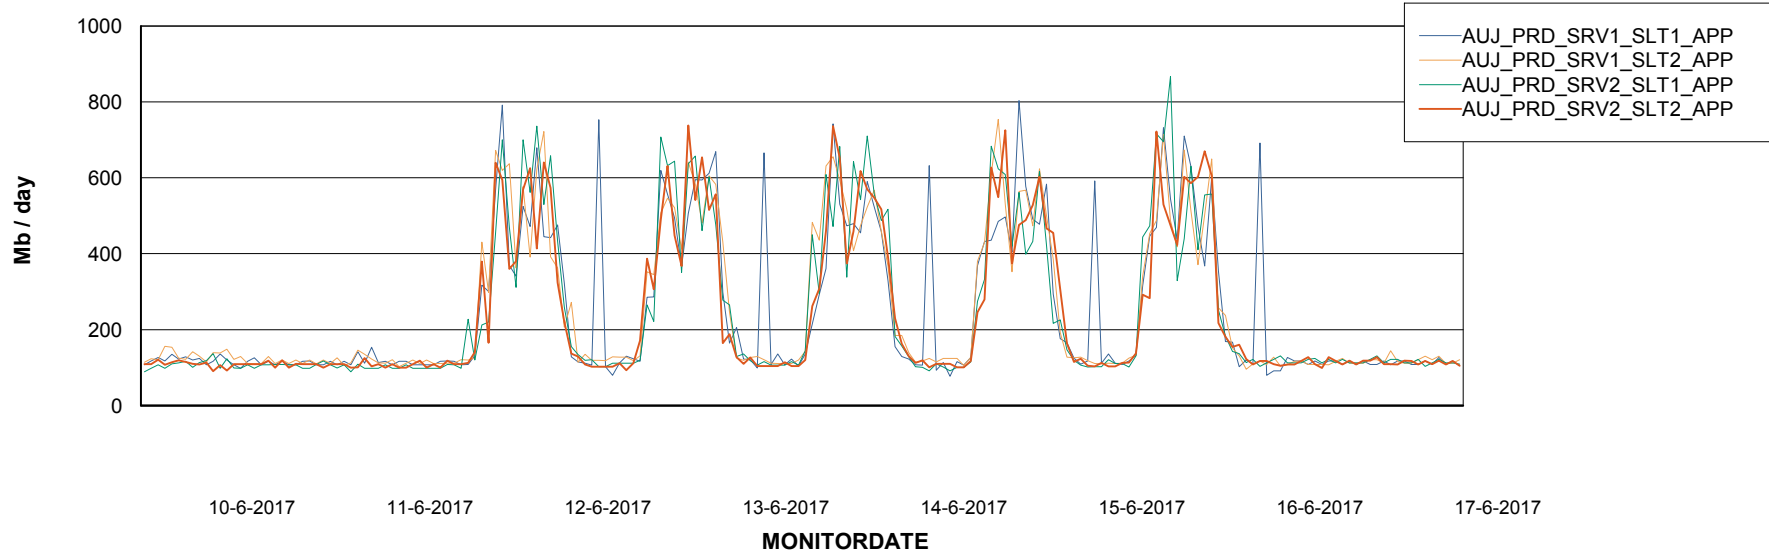

Standby Database Health AUJ_Production

Recovery lag for last 7 days

Weekly SLA Customer Report

Customer AUJ_Production
Database ID 41

ABSSolute Application Server Services

Avg memory used per ABS Server Service