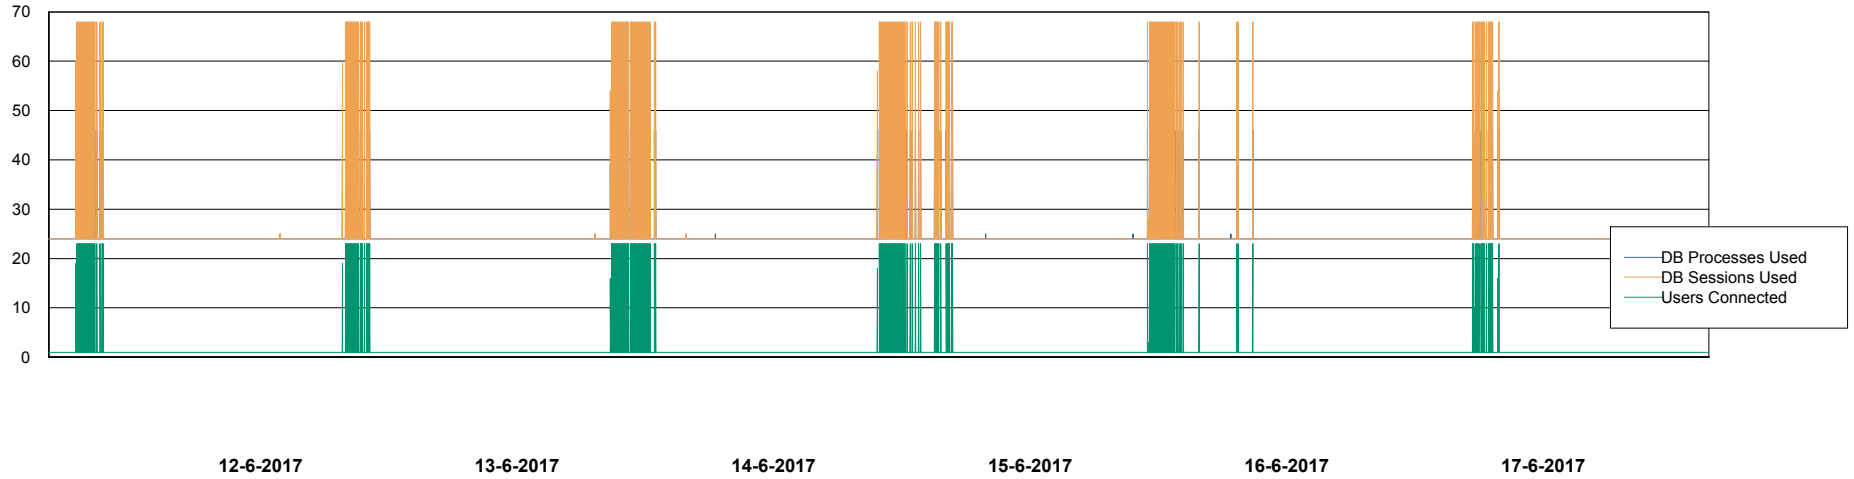

Database Performance AUJ_DB5_Standby

DB Processes Max 300
DB Sessions Max 480