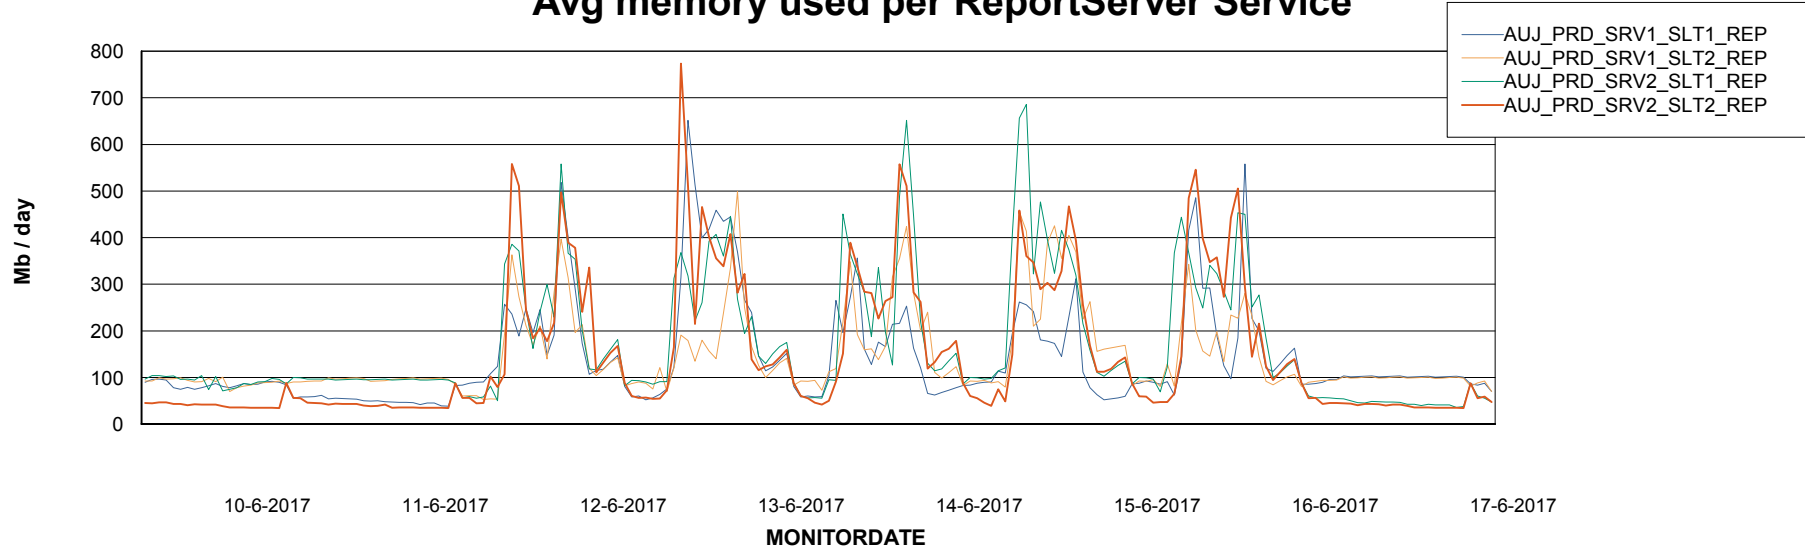

Avg users per day per ABS server

Weekly SLA Customer Report

Customer AUJ_Production
Database ID 41

ABSSolute Application ReportServer Services

Avg memory used per ReportServer Service

Weekly SLA Customer Report