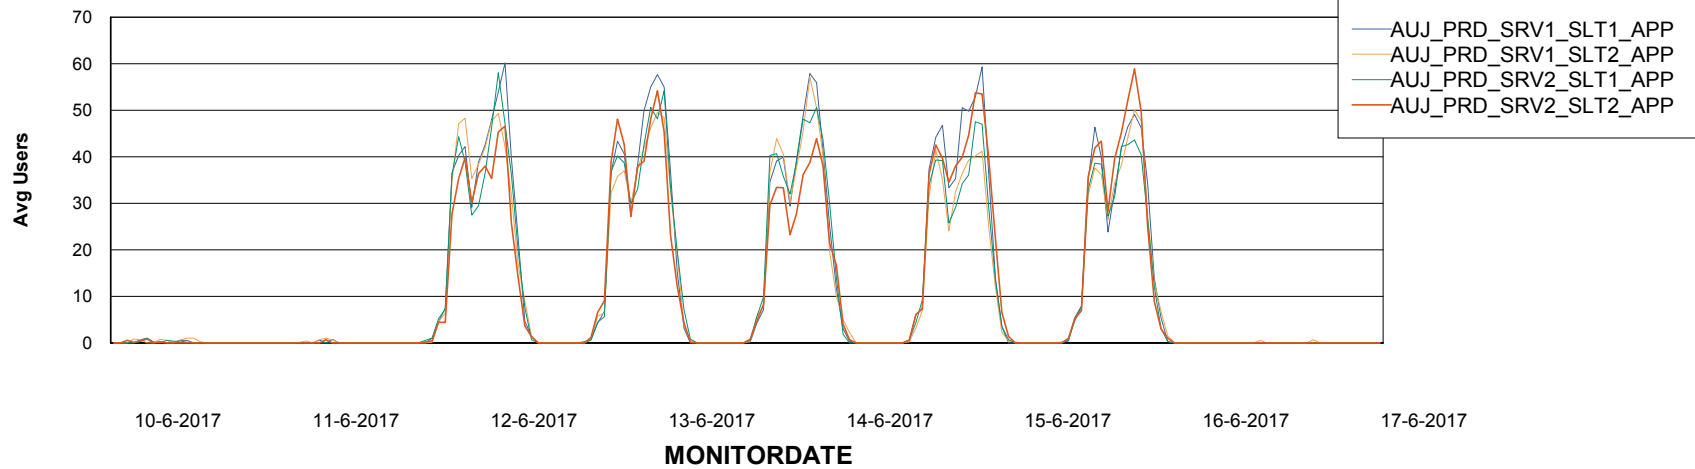

Avg users per day per ABS server