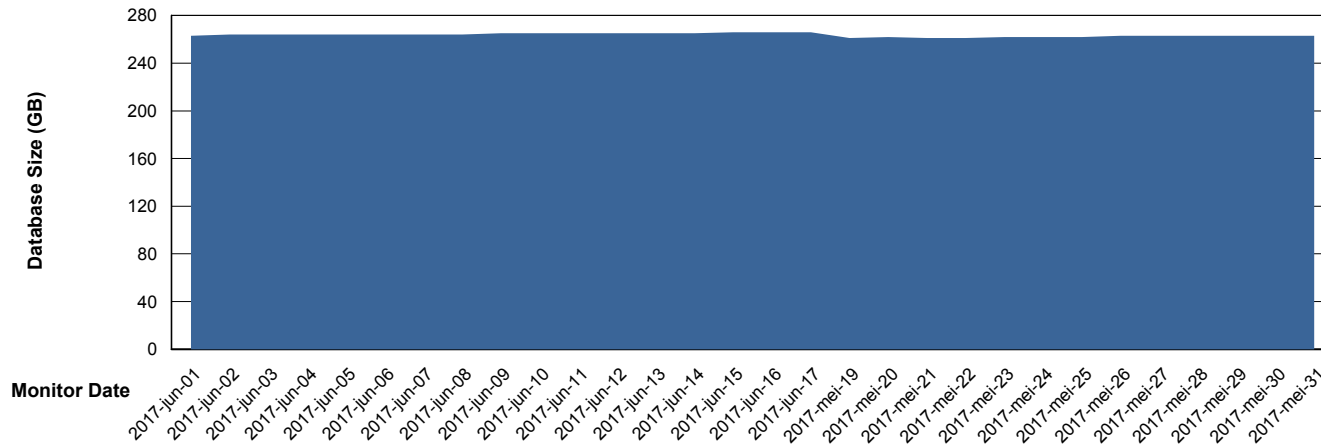

DB Processes Max 150
DB Sessions Max 248

Weekly SLA Customer Report

Customer AUJ_Production
Database ID 41

DATABASE SIZE AUJ_DB4_Primary

Database growth over last month

DATABASE SIZE AUJDB_BI

Database growth over last month