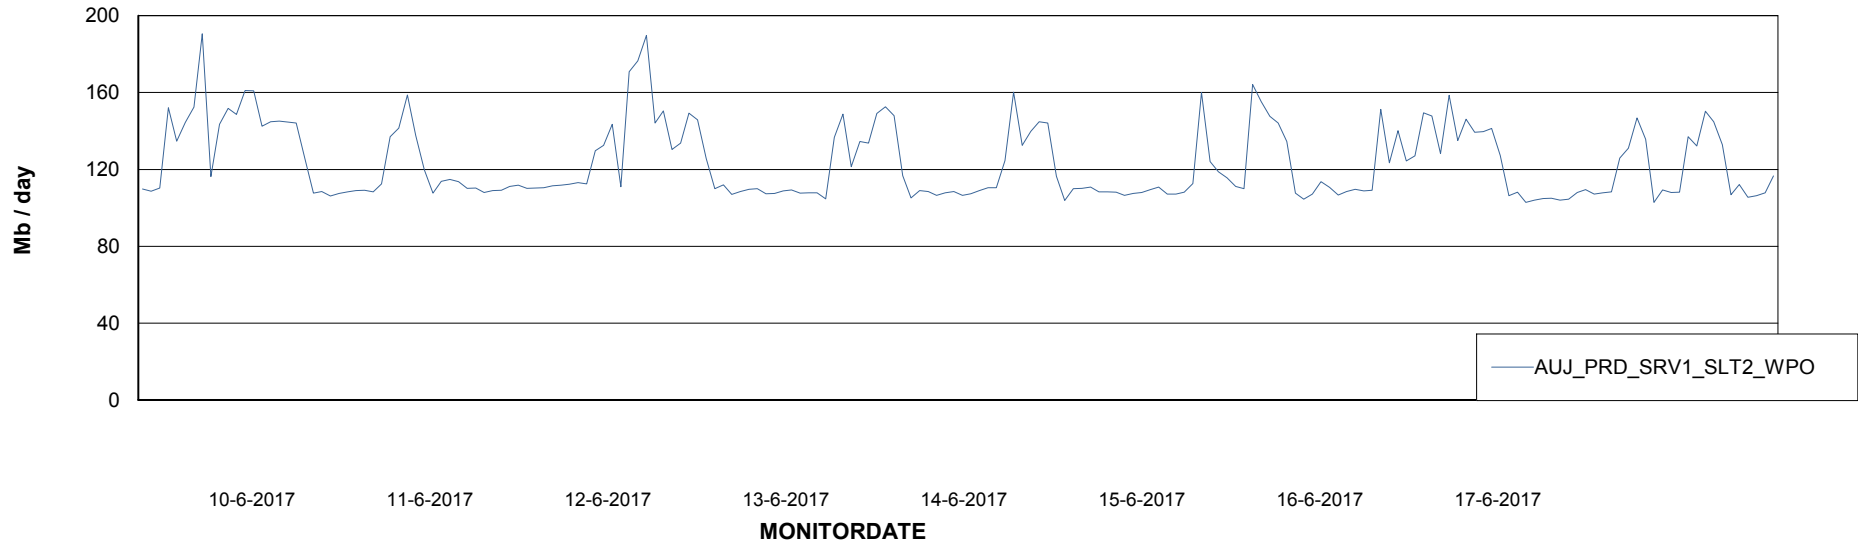

ABSSolute Web Component Services

Avg memory used per ABS Web component