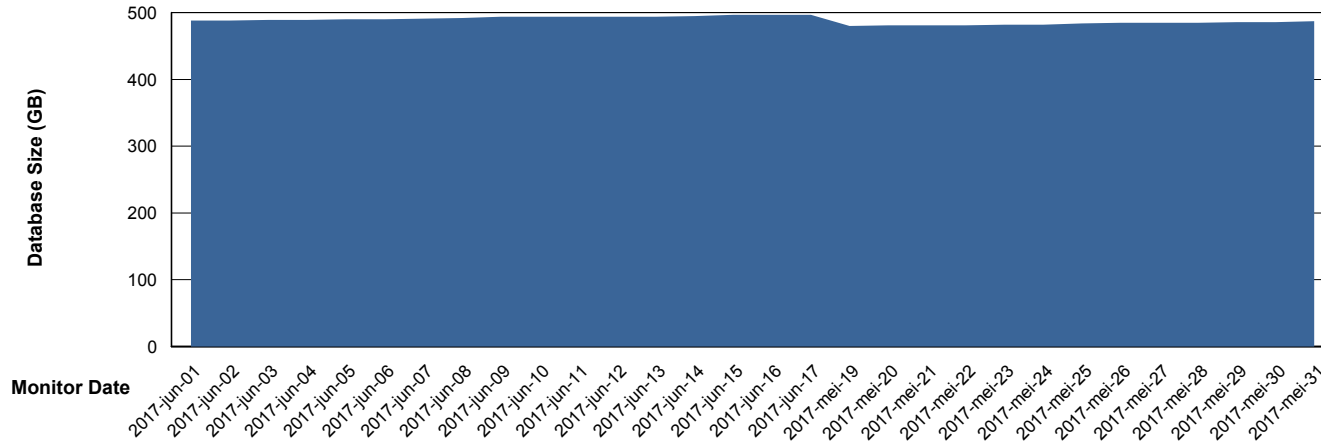

DB Processes Max 150
DB Sessions Max 248

Weekly SLA Customer Report

Customer AUJ_Production
Database ID 41

DATABASE SIZE AUJ_DB4_Primary

Database growth over last month

DATABASE SIZE AUJDB_BI

Database growth over last month