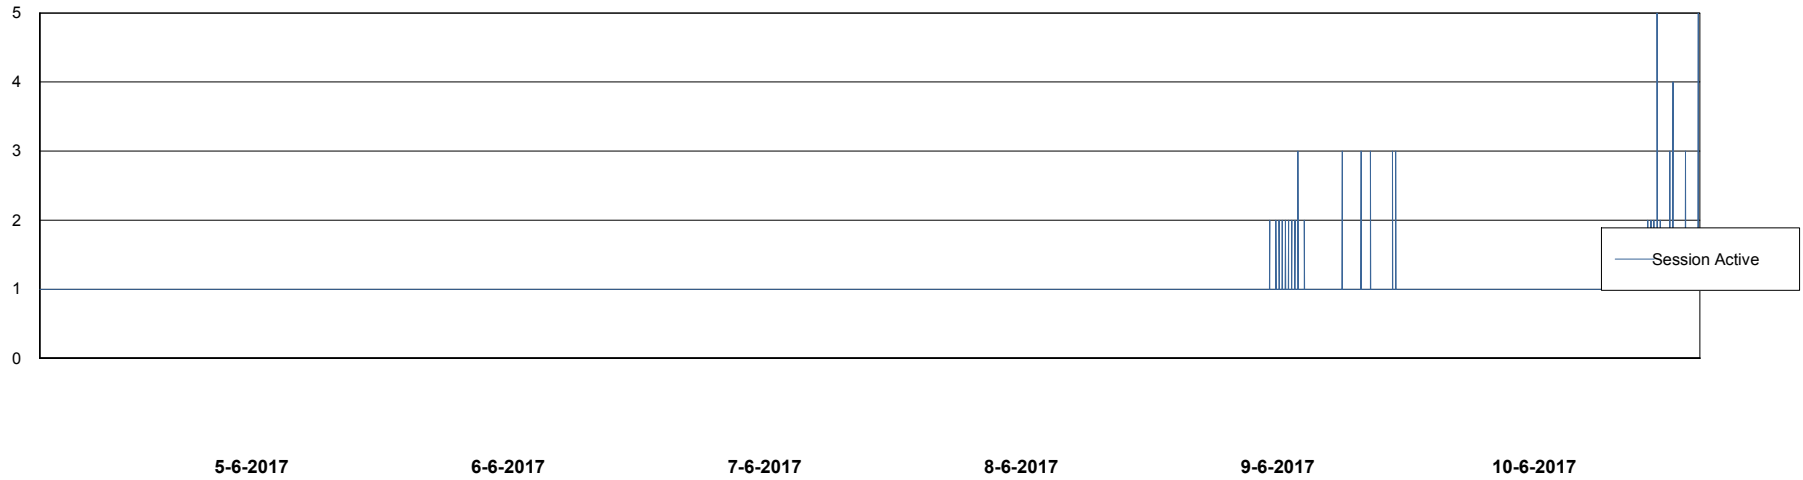

Weekly SLA Customer Report

Customer WBL_Production
Database ID 40

Database Performance WBLDB_Production

DB Processes Max 500
DB Sessions Max 772

Weekly SLA Customer Report

Customer WBL_Production
Database ID 40

Database Performance WBLDB_Standby

DB Processes Max 500
DB Sessions Max 772

Weekly SLA Customer Report

Customer WBL_Production
 Database ID 40

DATABASE SIZE WBLDB_Production

Database growth over last month