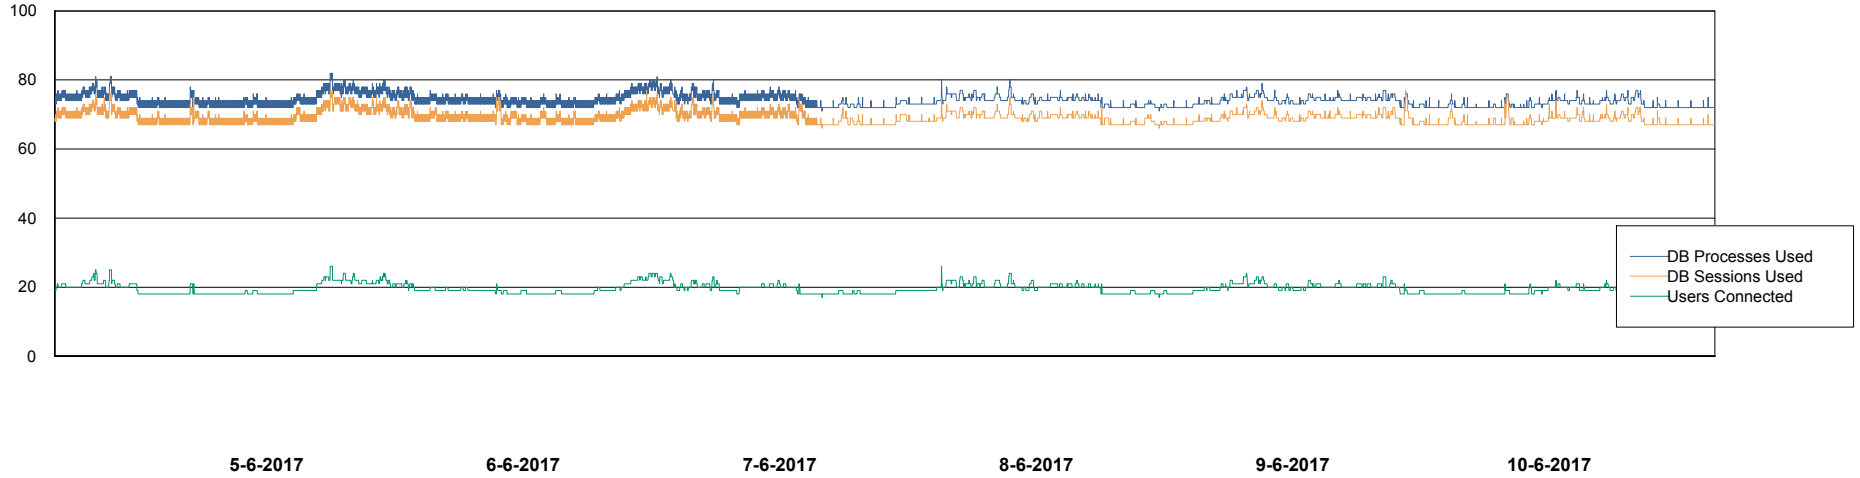

Database Performance WBLDB_Production

DB Processes Max 500
DB Sessions Max 772