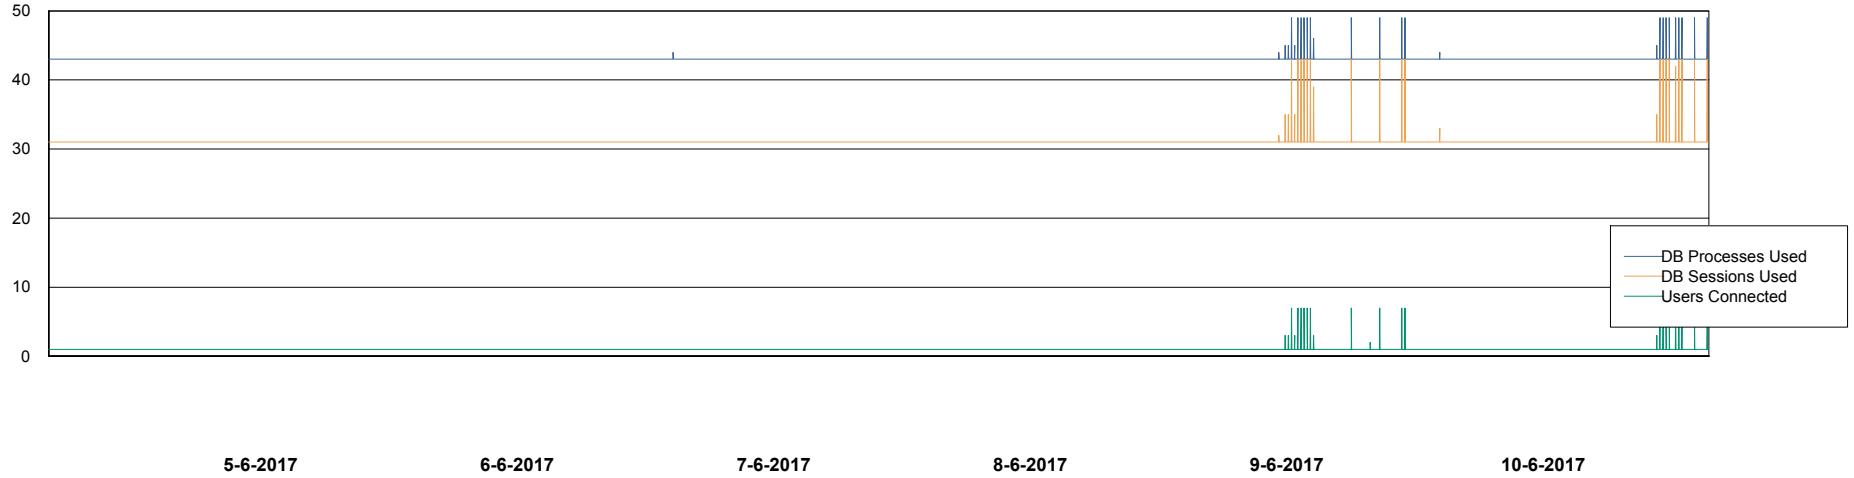

Weekly SLA Customer Report

Customer WBL_Production
Database ID 40

Database Performance WBLDB_Production

DB Processes Max 500
DB Sessions Max 772

Weekly SLA Customer Report

Customer WBL_Production
Database ID 40

Database Performance WBLDB_Standby

DB Processes Max 500
DB Sessions Max 772

Weekly SLA Customer Report

Customer WBL_Production
 Database ID 40

DATABASE SIZE WBLDB_Production

Database growth over last month