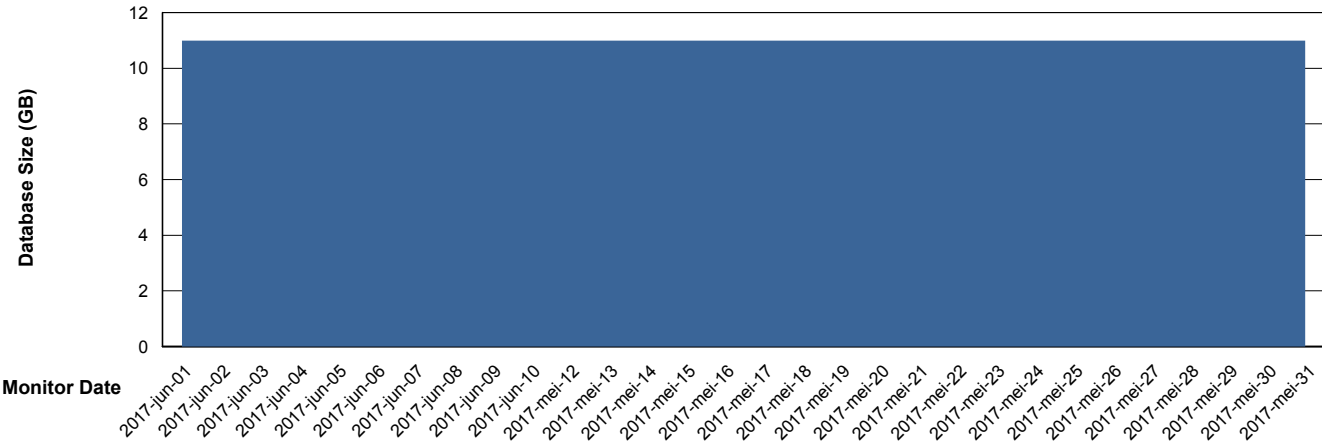

Database Performance WBLDB_Standby

DB Processes Max 500
DB Sessions Max 772

Weekly SLA Customer Report

Customer WBL_Production
 Database ID 40

DATABASE SIZE WBLDB_Production

Database growth over last month

Database Tablespace WBLDB_Production

Date	Tablespace Name	Filesize (Gb)	Usedsize (Gb)	Percentage free
10-6-2017	ABSDATA	6	5	17
	INDX	8	5	38
9-6-2017	ABSDATA	6	5	17
	INDX	8	5	38
8-6-2017	ABSDATA	6	5	17
	INDX	8	5	38
7-6-2017	ABSDATA	6	5	17
	INDX	8	5	38
6-6-2017	ABSDATA	6	5	17
	INDX	8	5	38
5-6-2017	ABSDATA	6	5	17
	INDX	8	5	38
4-6-2017	ABSDATA	6	5	17
	INDX	8	5	38