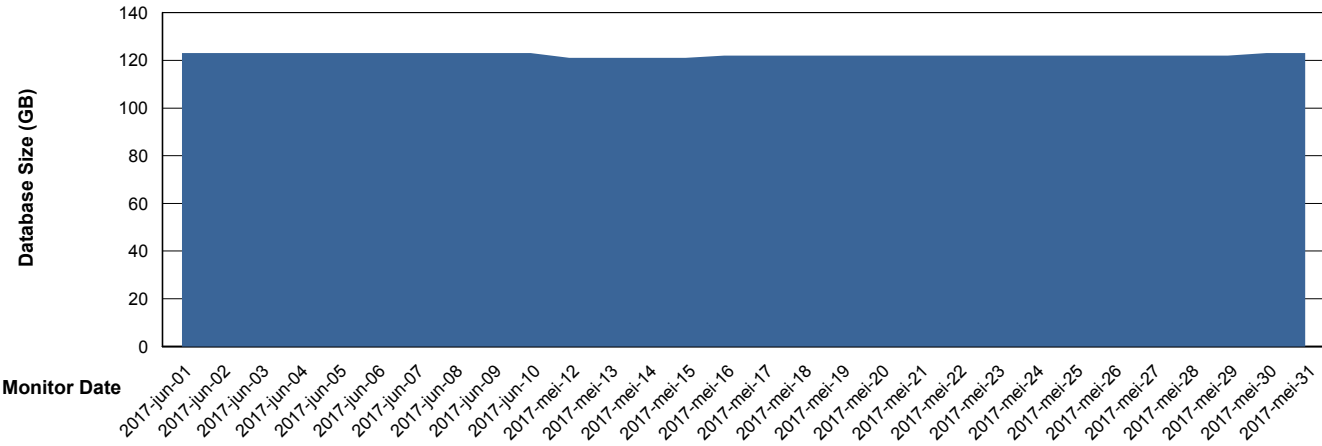

Database Performance PHSDB_Standby

DB Processes Max 500
DB Sessions Max 772

Weekly SLA Customer Report

Customer PHS_Production
 Database ID 47

DATABASE SIZE PHSDB_Production

Database growth over last month