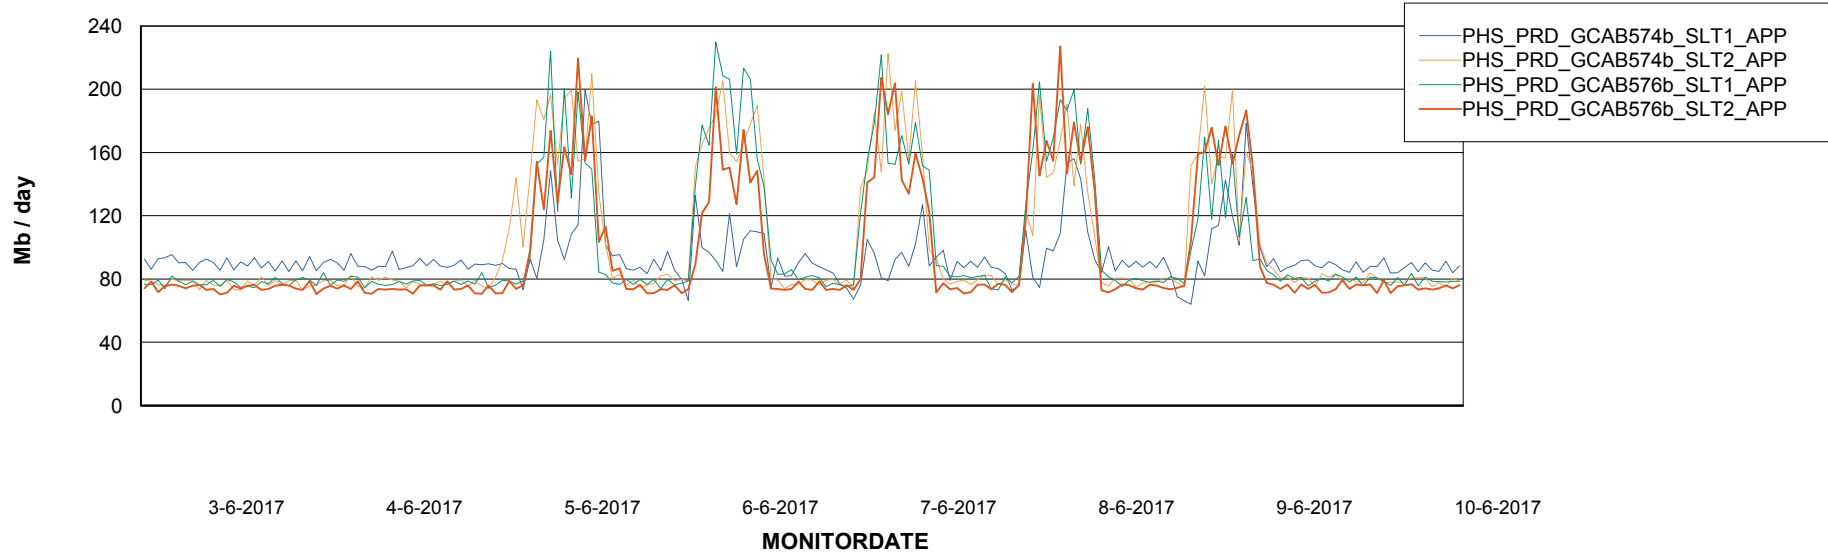

ABSSolute Application Server Services

Avg memory used per ABS Server Service