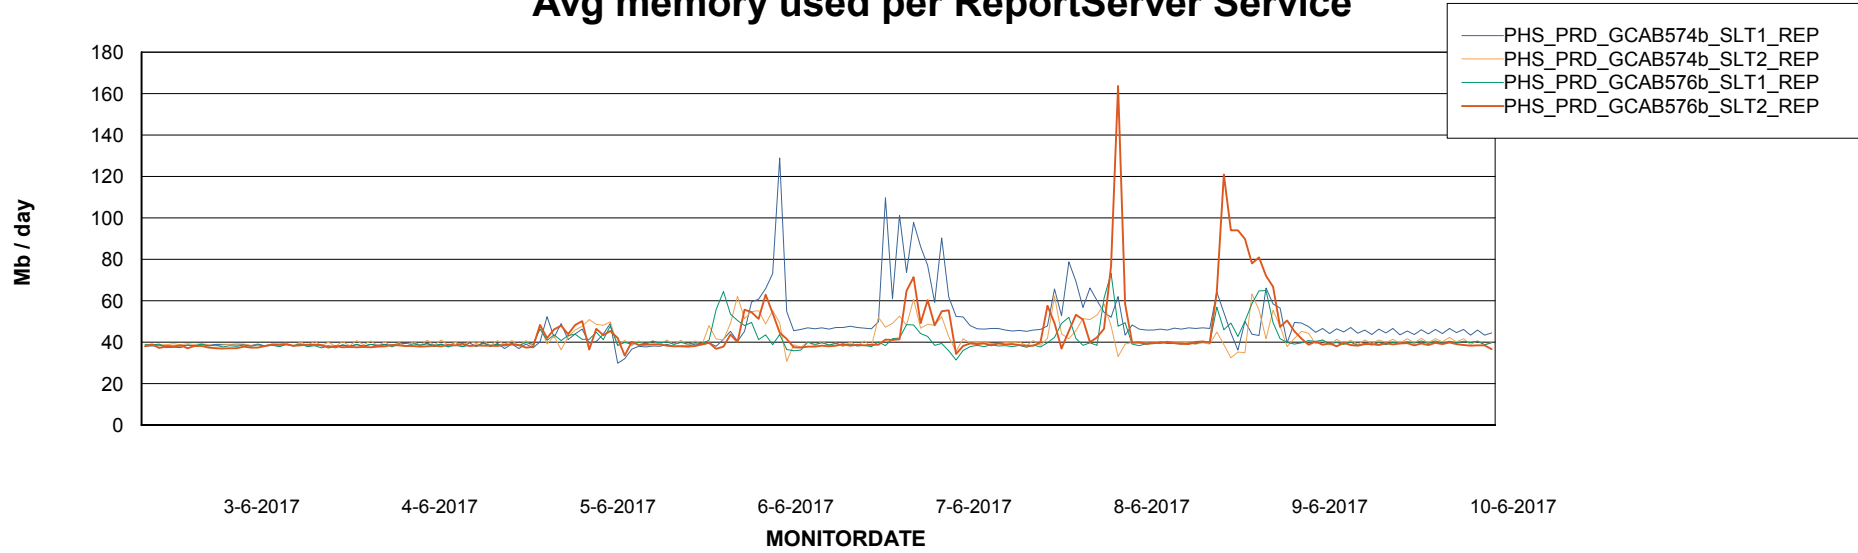

Avg memory used per ABS Server Service

Avg users per day per ABS server

Weekly SLA Customer Report

Customer PHS_Production
Database ID 47

ABSSolute Application ReportServer Services

Avg memory used per ReportServer Service