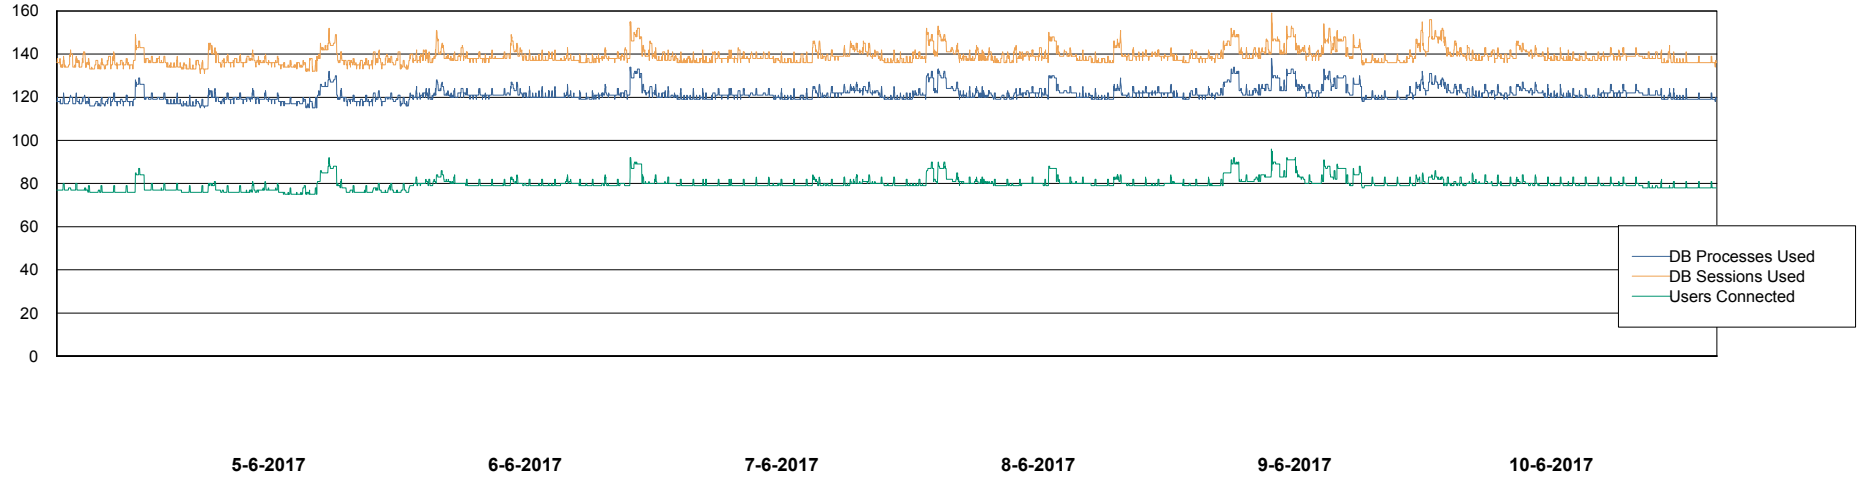

Database Performance LLGDB_Production

DB Processes Max 520
DB Sessions Max 804