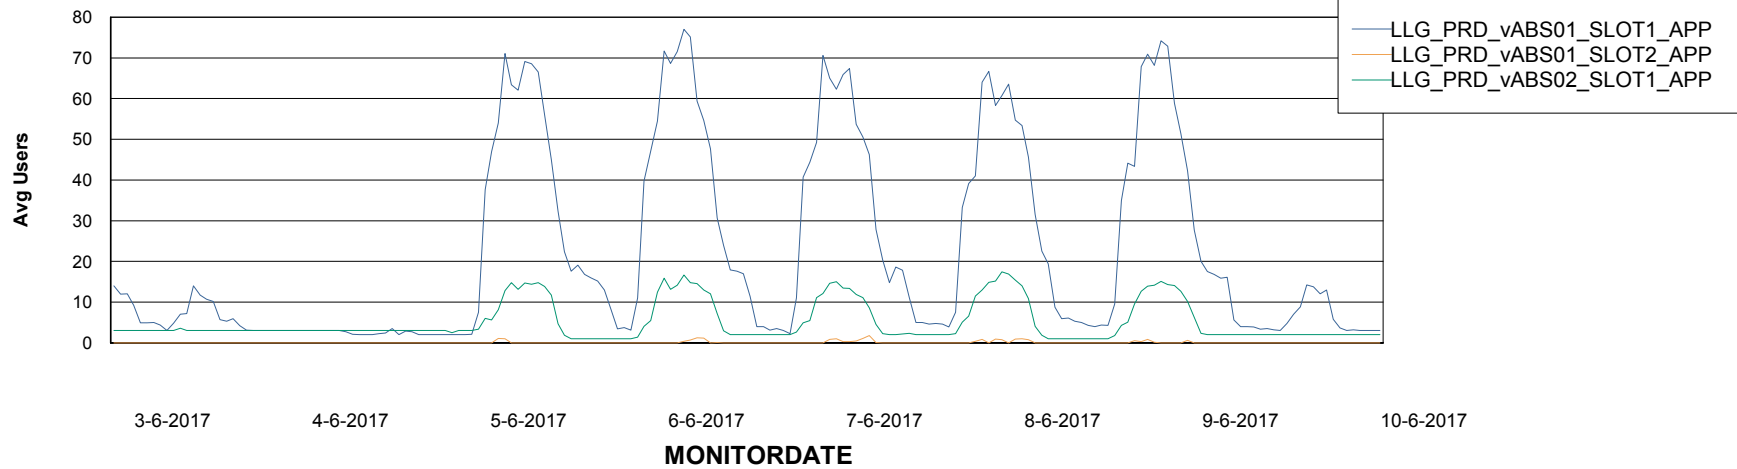

Avg users per day per ABS server