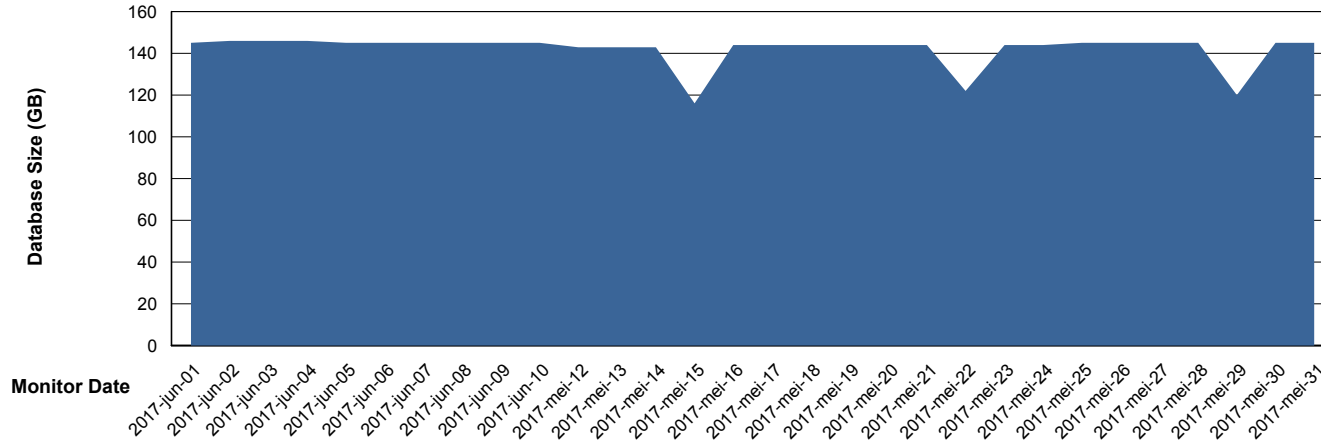

DATABASE SIZE LLGDB_Production

Database growth over last month