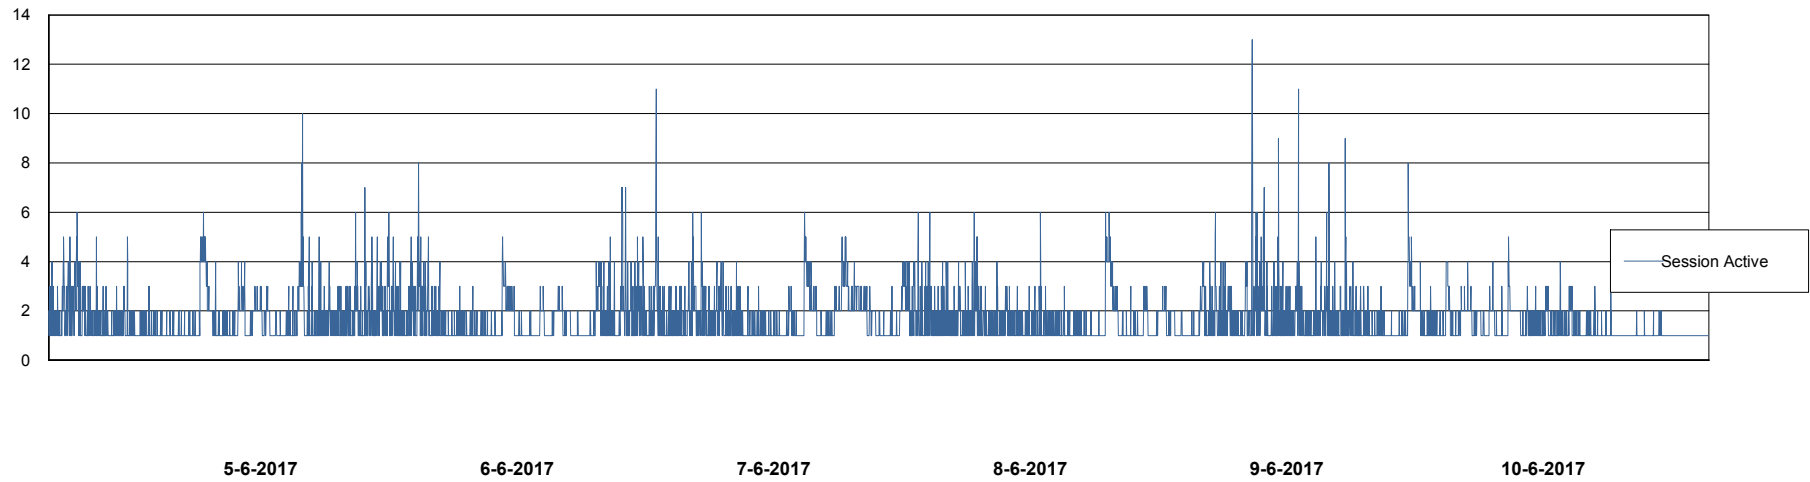

Database Performance LLGDB_Production

DB Processes Max 520
DB Sessions Max 804