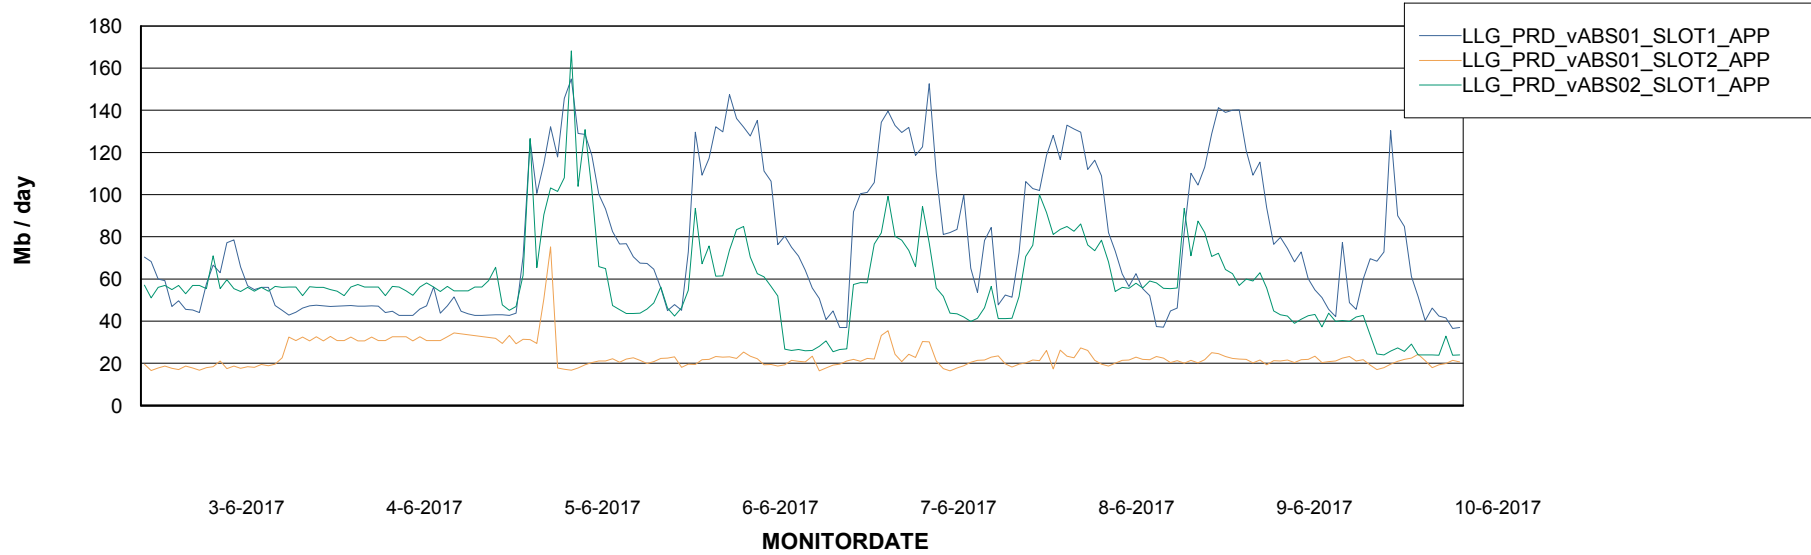

ABSSolute Application Server Services

Avg memory used per ABS Server Service