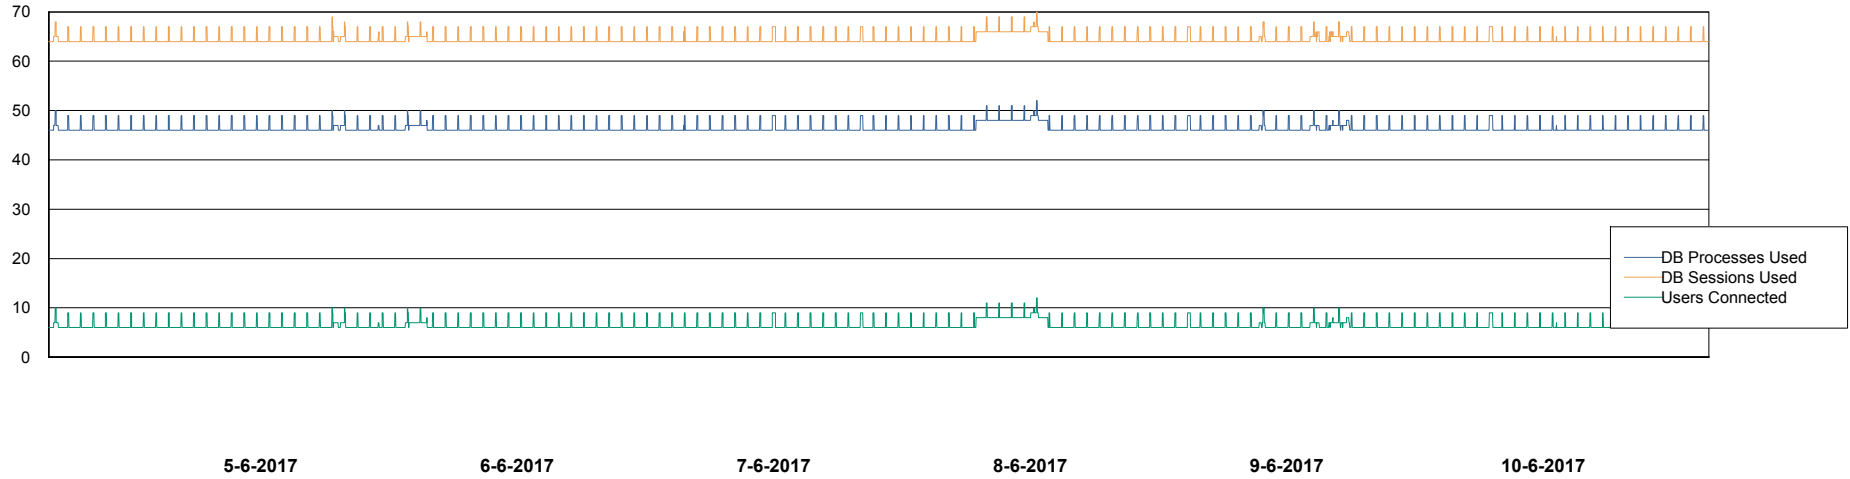

Database Performance LLGDB_Standby

DB Processes Max 520
DB Sessions Max 804