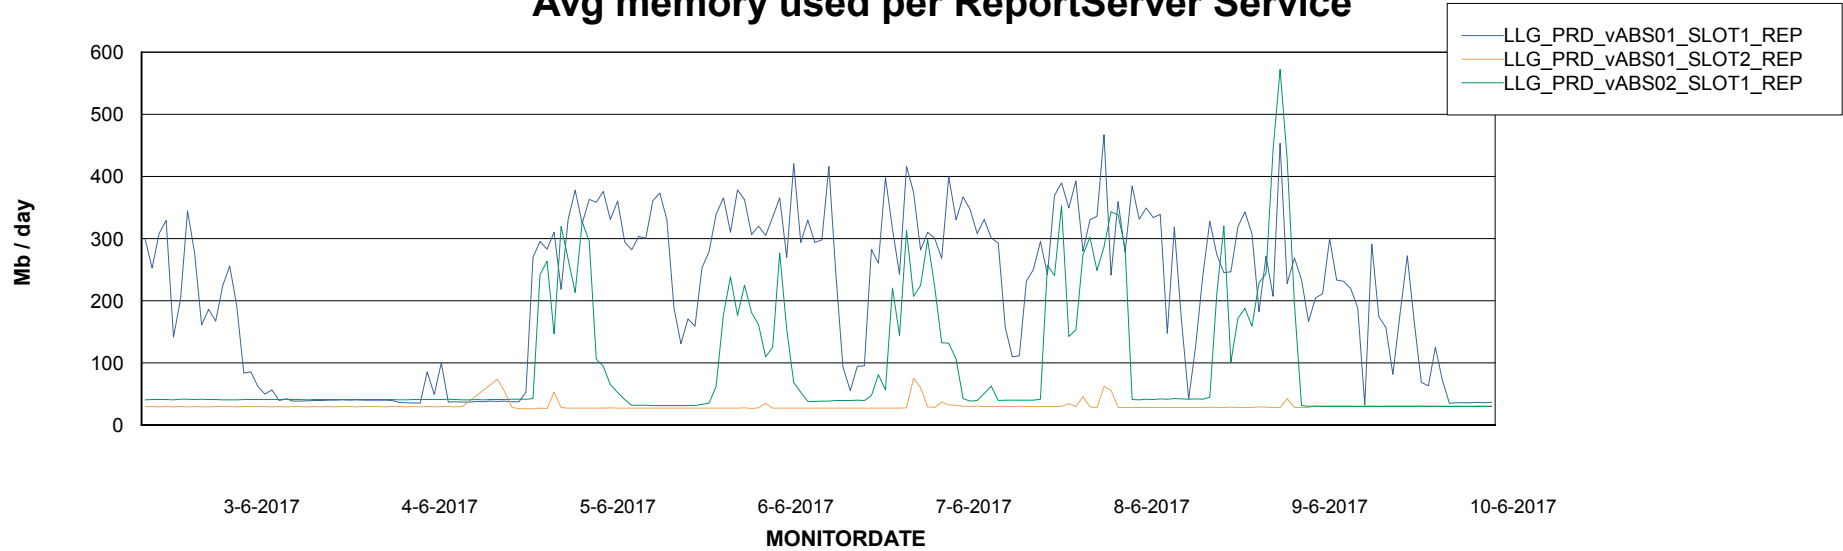

ABSSolute Application ReportServer Services

Avg memory used per ReportServer Service