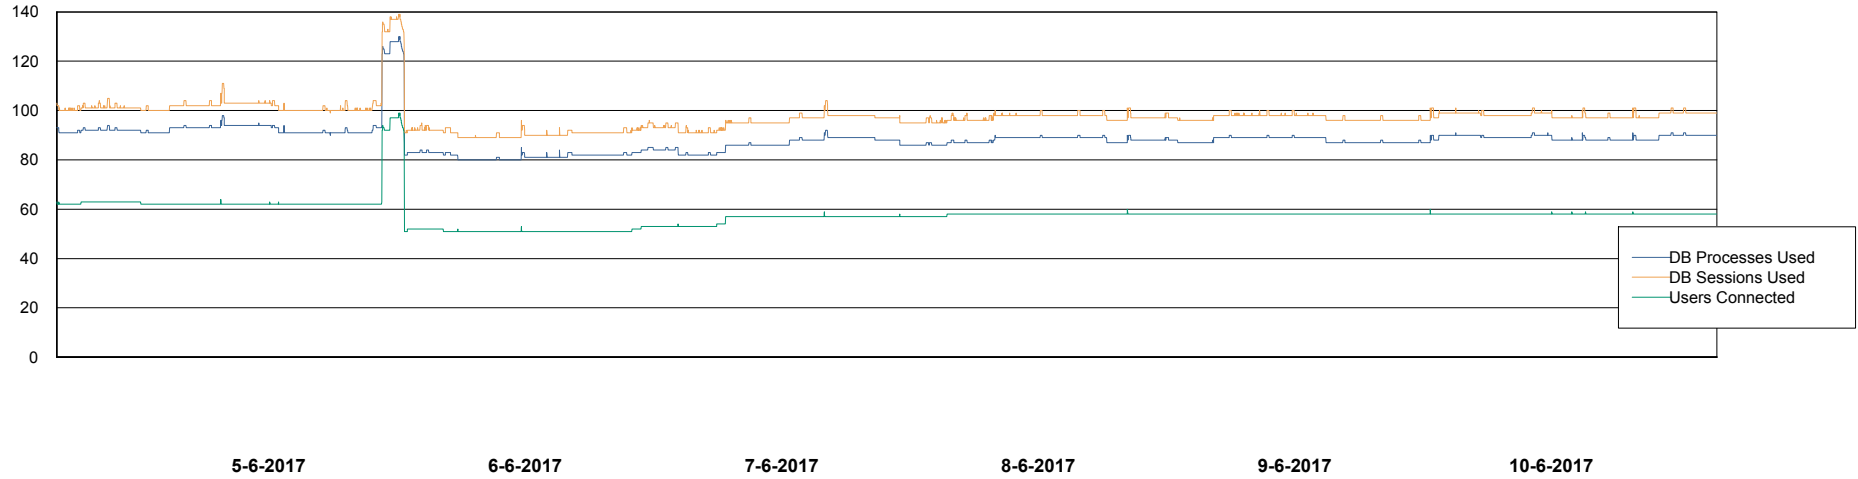

Harddisk Usage JWR_PRD_JWR-ODB-02

	Free disk space on / (%)	Total disk space on / (Gb)	Used disk space on / (Gb)
10-6-2017	60	251	95
9-6-2017	60	251	96
8-6-2017	60	251	96
7-6-2017	60	251	96
6-6-2017	60	251	96
5-6-2017	60	251	96
4-6-2017	60	251	96

Weekly SLA Customer Report

Customer JWR Production
Database ID 43

Database Performance JWRDB_Production

DB Processes Max 150
DB Sessions Max 248

Weekly SLA Customer Report

Customer JWR Production
Database ID 43