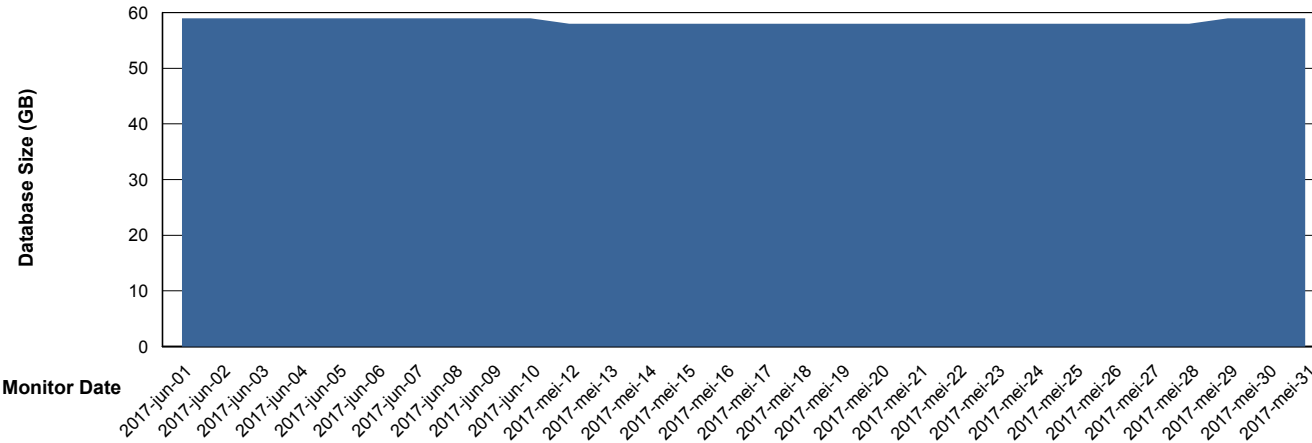

Database Performance JWRDB_Standby

DB Processes Max 150
DB Sessions Max 248

Weekly SLA Customer Report

Customer JWR Production
 Database ID 43

DATABASE SIZE JWRDB_Production

Database growth over last month

Database Tablespace JWRDB_Production

Date	Tablespace Name	Filesize (Gb)	Usedsize (Gb)	Percentage free
10-6-2017	ABSDATA	22	18	18
	INDX	46	40	13
9-6-2017	ABSDATA	22	18	18
	INDX	46	40	13
8-6-2017	ABSDATA	22	18	18
	INDX	46	40	13
7-6-2017	ABSDATA	22	18	18
	INDX	46	40	13
6-6-2017	ABSDATA	22	18	18
	INDX	46	40	13
5-6-2017	ABSDATA	22	18	18
	INDX	46	40	13
4-6-2017	ABSDATA	22	18	18
	INDX	46	40	13