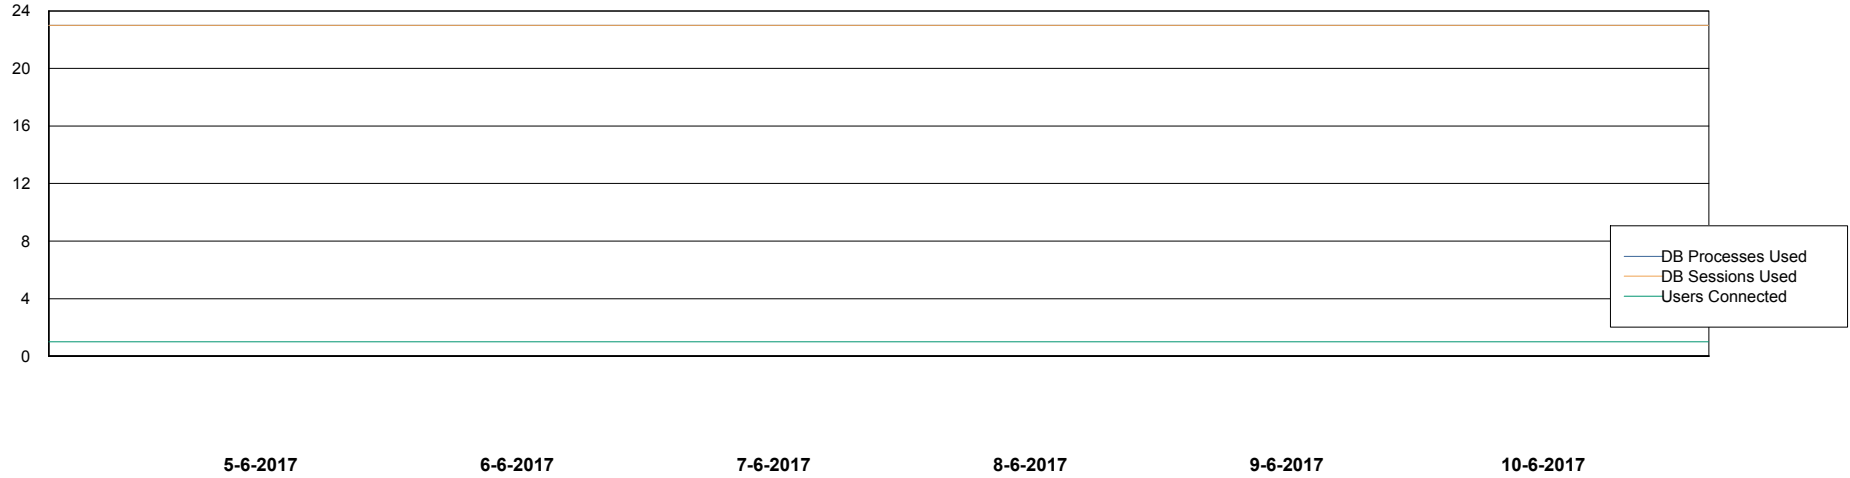

Weekly SLA Customer Report

Customer JWR Production
Database ID 43

Database Performance JWRDB_Production

DB Processes Max 150
DB Sessions Max 248

Weekly SLA Customer Report

Customer JWR Production
Database ID 43

Database Performance JWRDB_Standby

DB Processes Max 150
DB Sessions Max 248

Weekly SLA Customer Report

Customer JWR Production
 Database ID 43

DATABASE SIZE JWRDB_Production

Database growth over last month