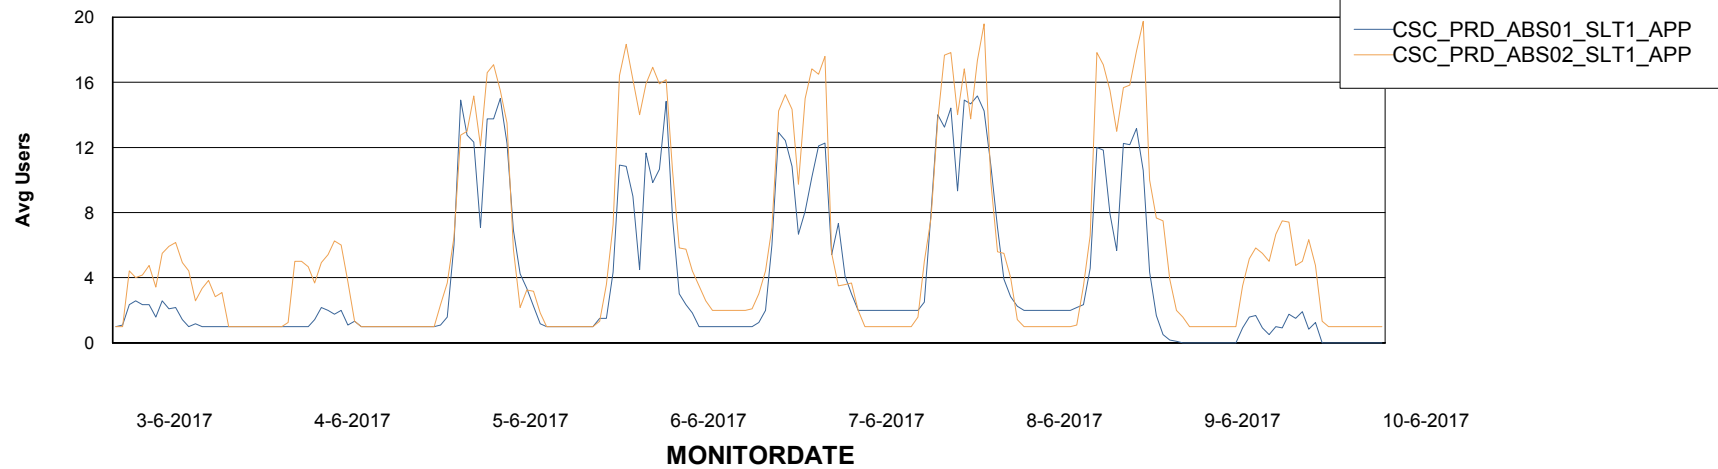

Avg users per day per ABS server