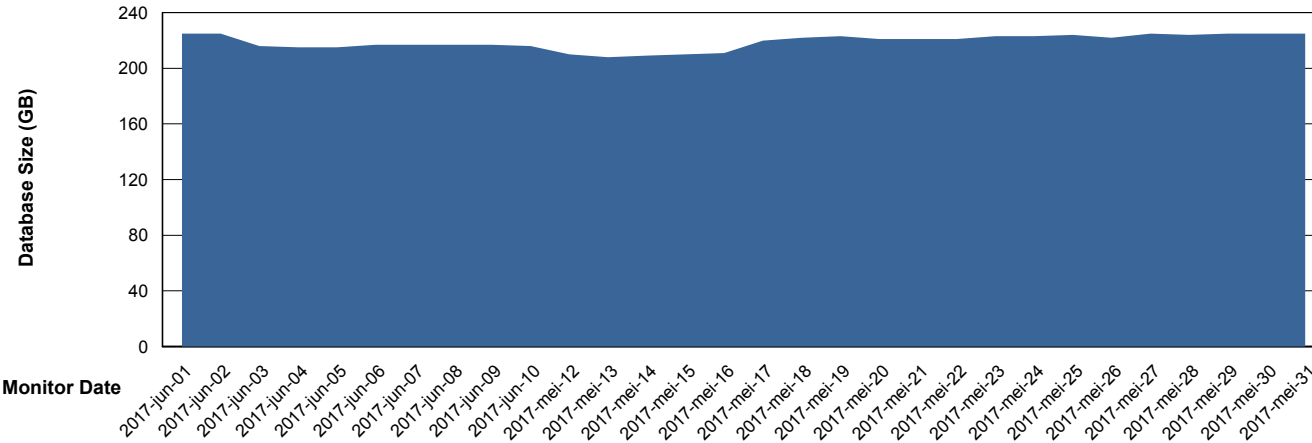

Database Performance CSCDB_Standby

DB Processes Max 500
DB Sessions Max 800

Weekly SLA Customer Report

Customer CSC_Production
 Database ID 50

DATABASE SIZE CSCDB_Primary

Database growth over last month

Database Tablespace CSCDB_Primary