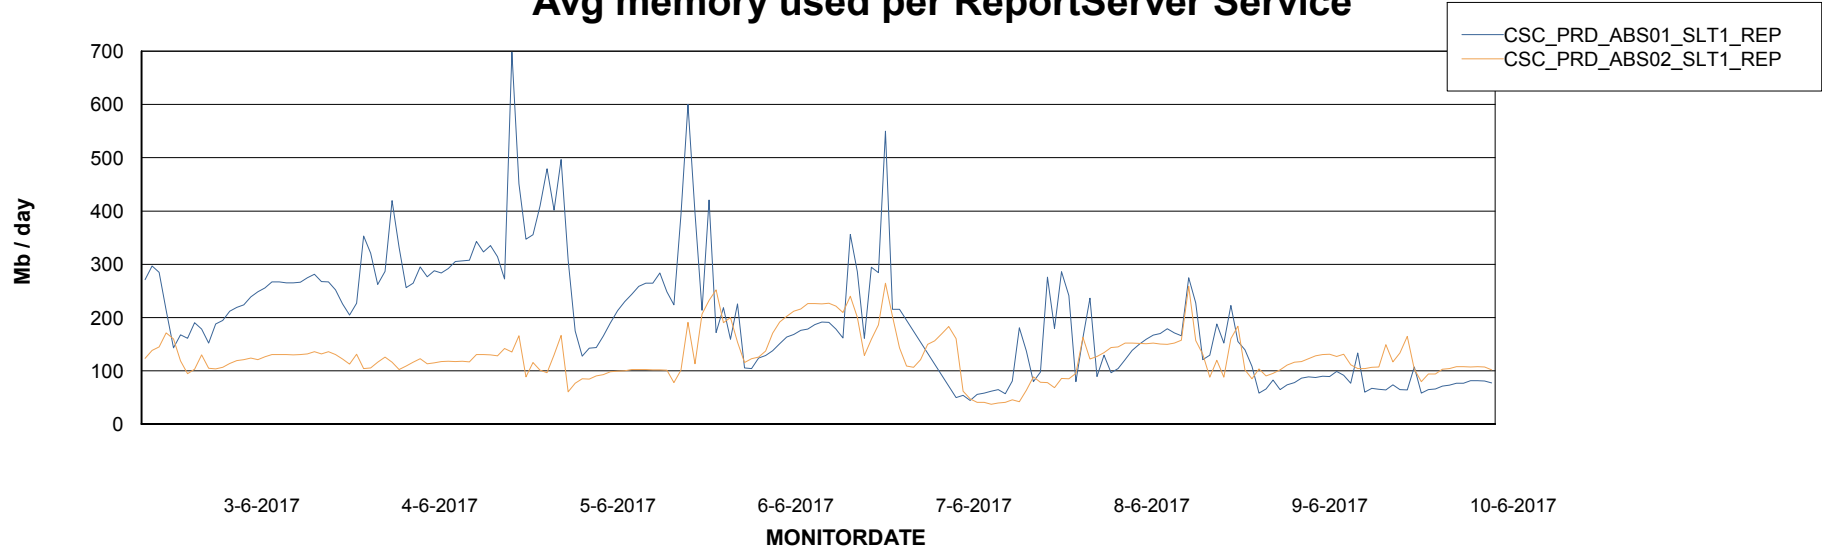

Avg memory used per ABS Server Service

Avg users per day per ABS server

Weekly SLA Customer Report

Customer CSC_Production
Database ID 50

ABSSolute Application ReportServer Services

Avg memory used per ReportServer Service