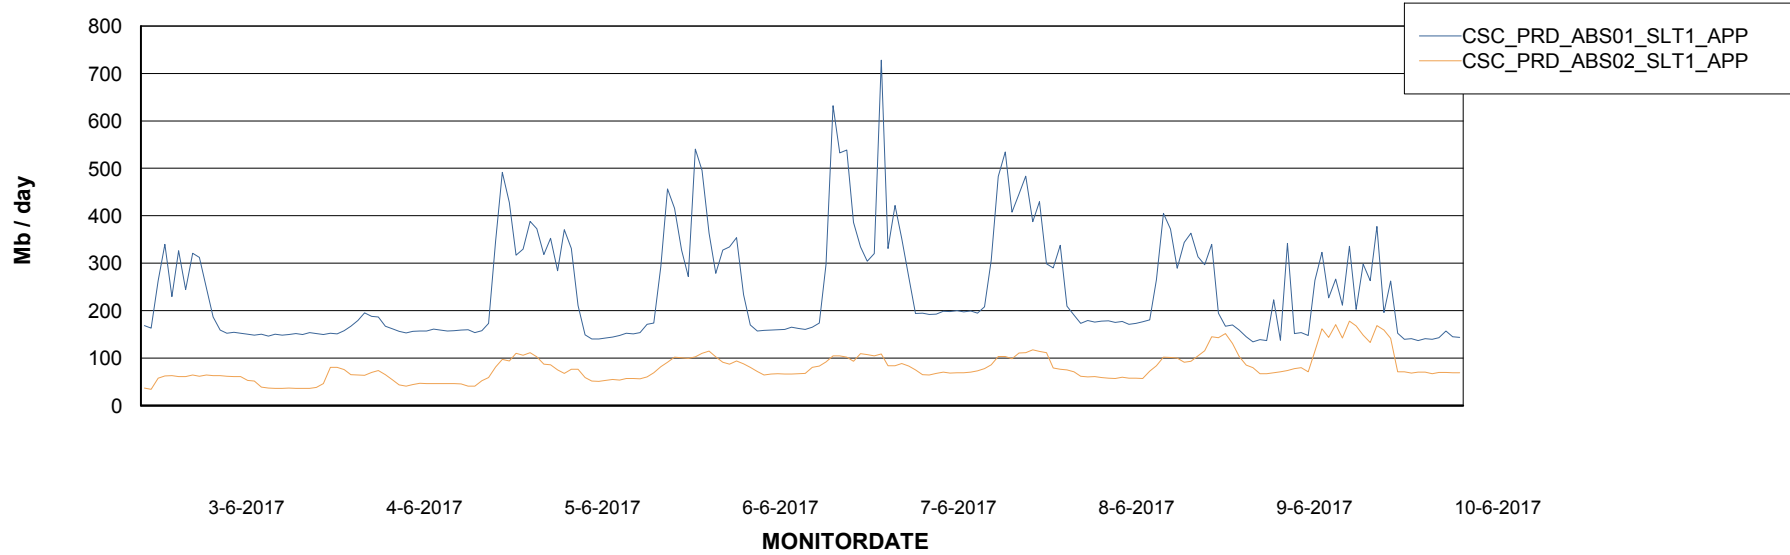

ABSSolute Application Server Services

Avg memory used per ABS Server Service