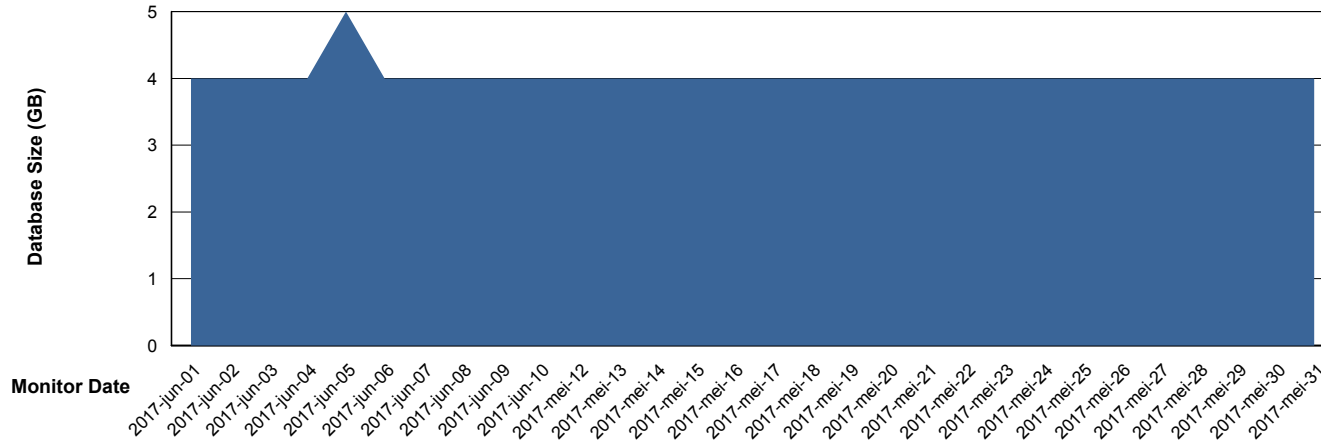

DATABASE SIZE BGGDB_BI

Database growth over last month