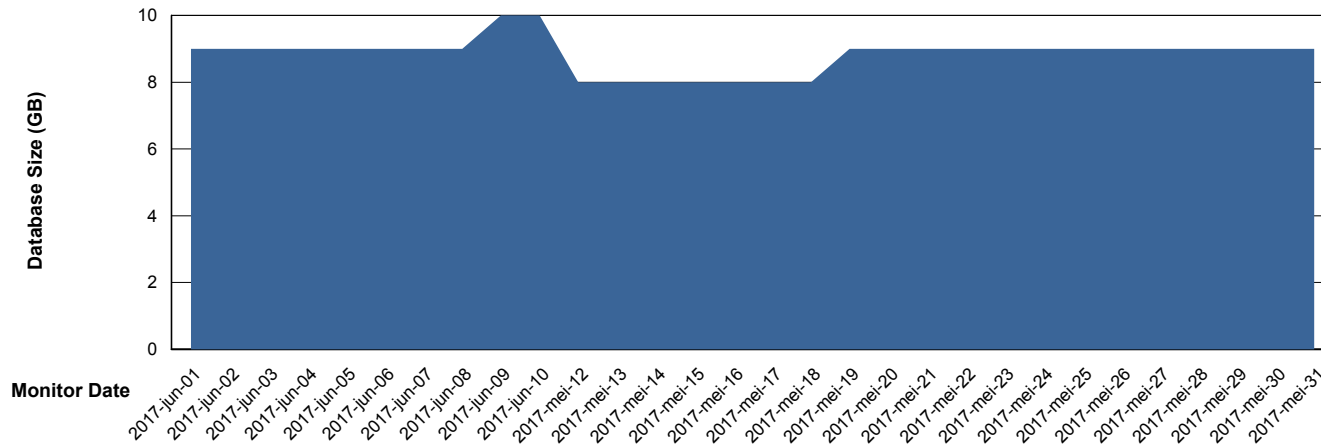

# Weekly SLA Customer Report

Customer BGG\_Production  
Database ID 58

DATABASE SIZE BGGDB\_BI

### Database growth over last month

DATABASE SIZE BGGDB\_Production

### Database growth over last month