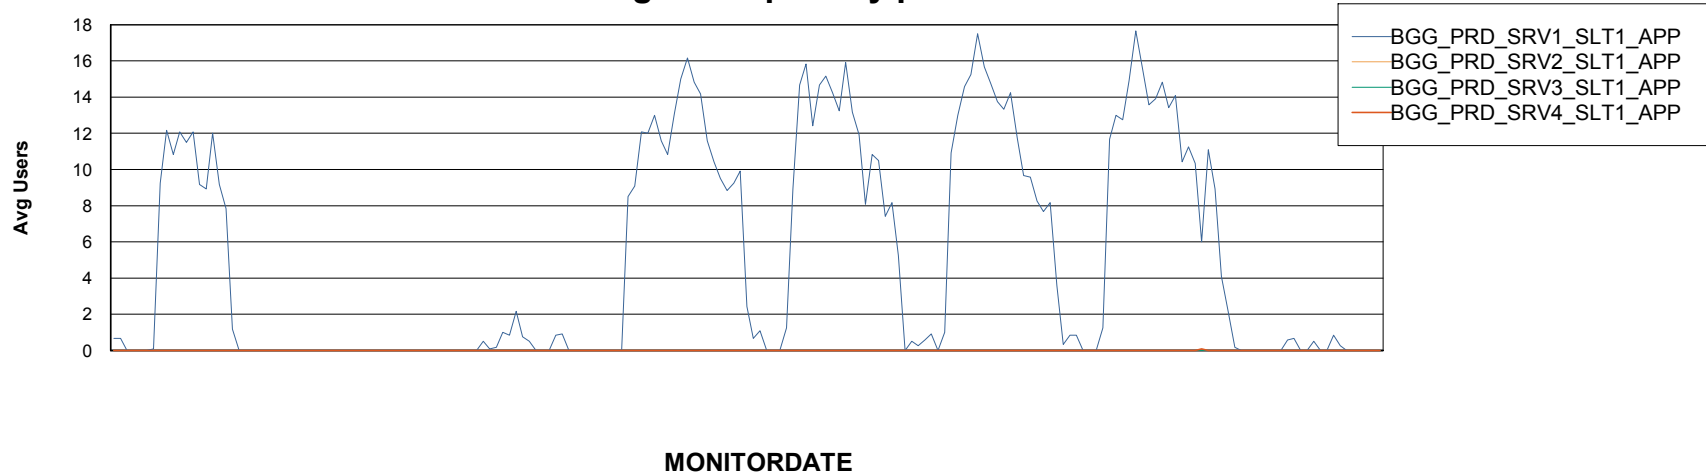

Avg users per day per ABS server