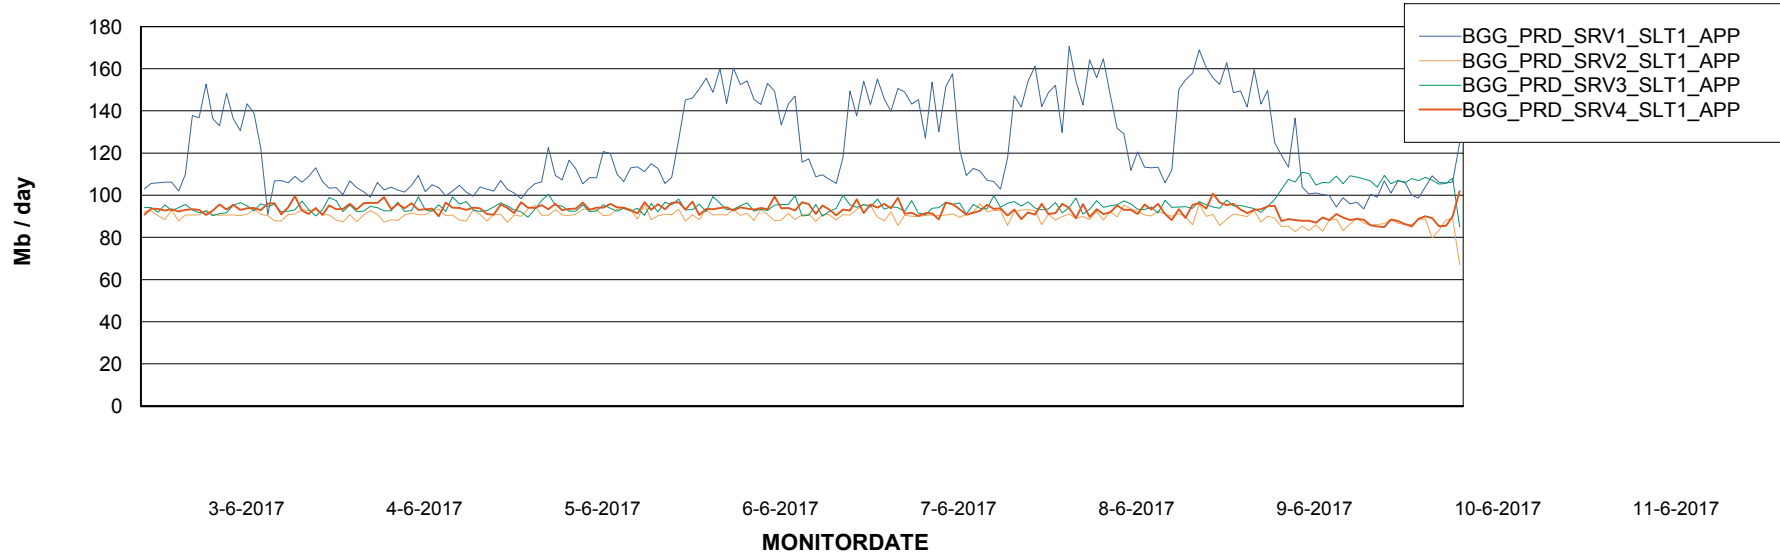

ABSSolute Application Server Services

Avg memory used per ABS Server Service