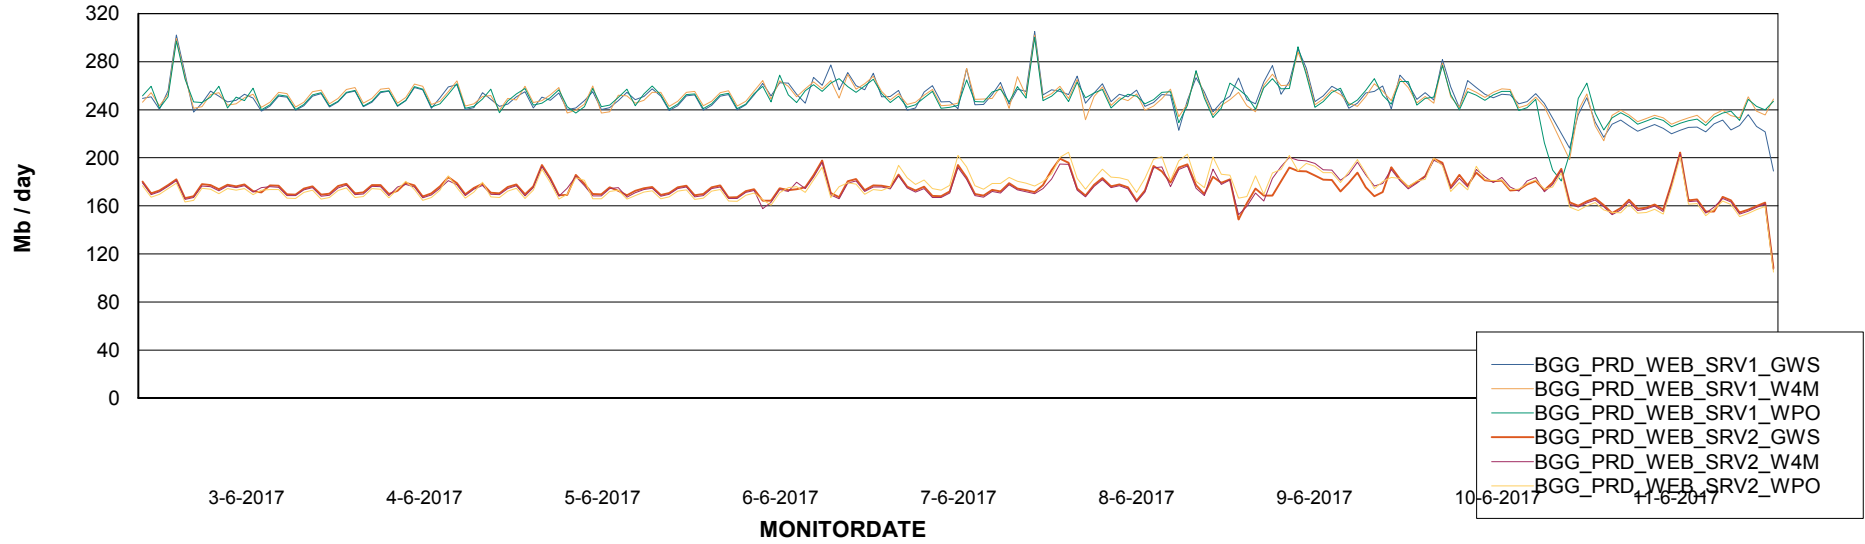

ABSolute Web Component Services

Avg memory used per ABS Web component