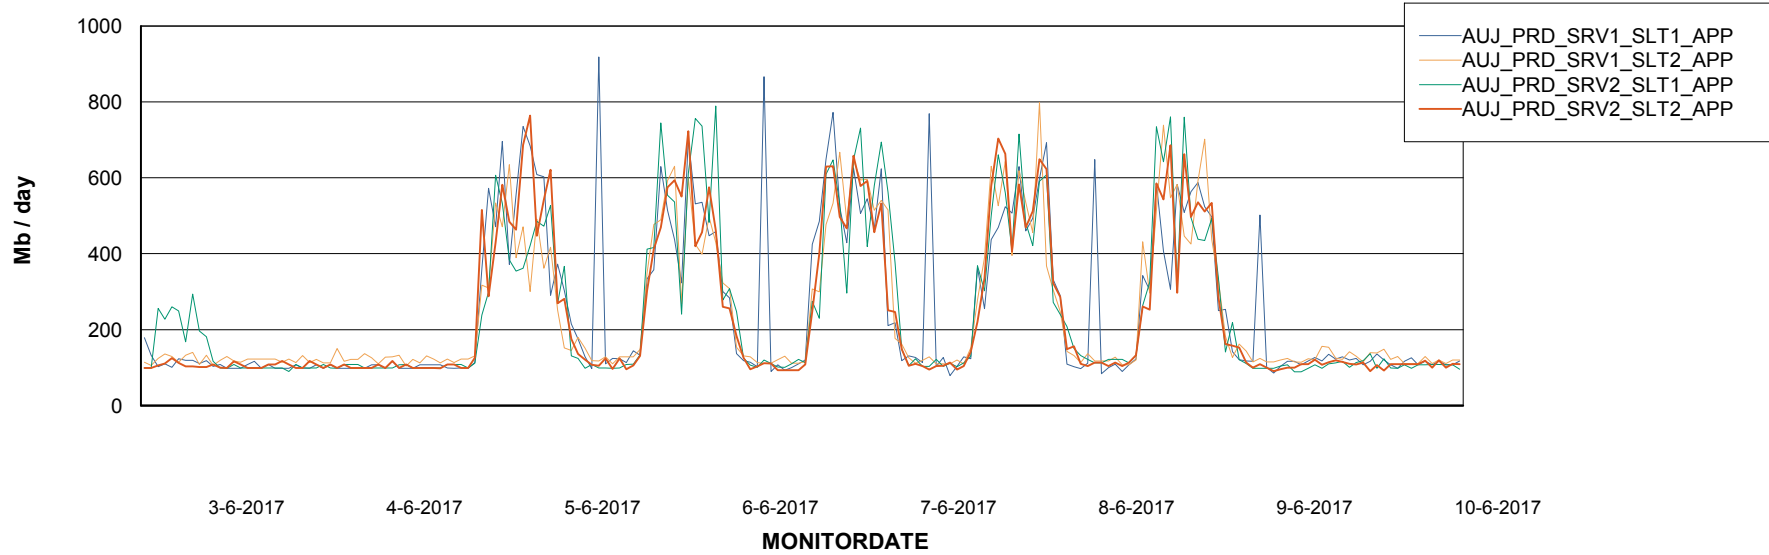

Standby Database Health AUJ_Production

Recovery lag for last 7 days

Weekly SLA Customer Report

Customer AUJ_Production
Database ID 41

ABSSolute Application Server Services

Avg memory used per ABS Server Service