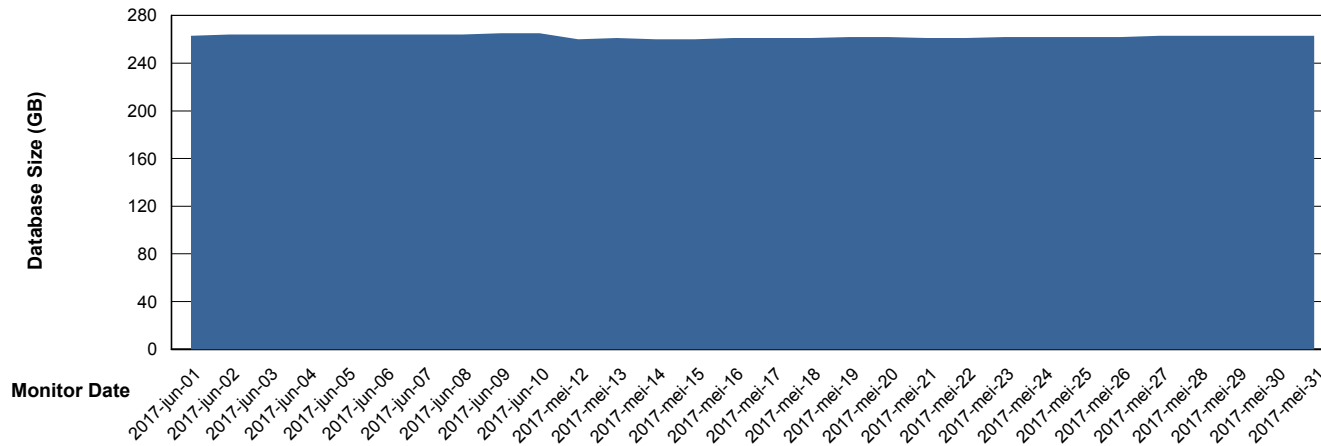

Weekly SLA Customer Report

Customer AUJ_Production
Database ID 41

Database Performance AUJDB_BI_TS1

DB Processes Max 150
DB Sessions Max 248

Weekly SLA Customer Report

Customer AUJ_Production
Database ID 41

DATABASE SIZE AUJ_DB4_Primary

Database growth over last month

DATABASE SIZE AUJDB_BI

Database growth over last month

Weekly SLA Customer Report

Customer AUJ_Production
Database ID 41

DATABASE SIZE AUJDB_BI_TS1