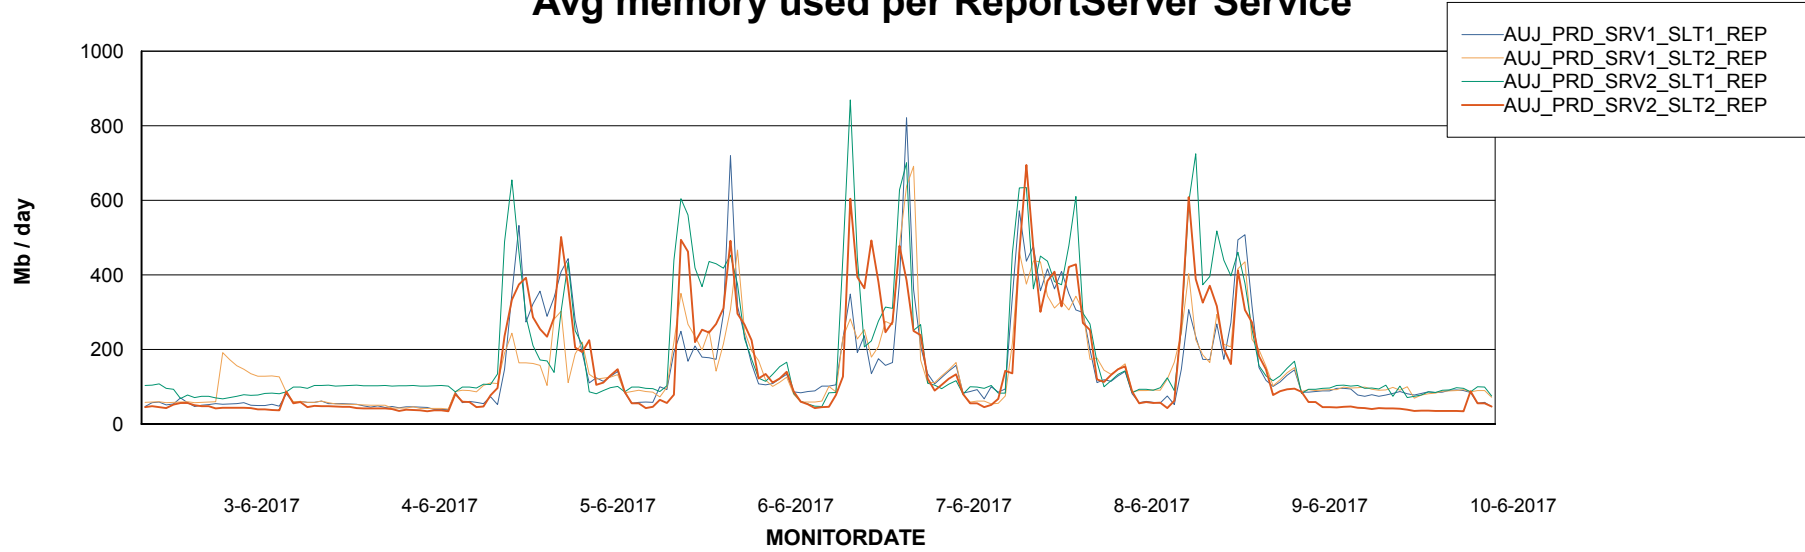

Avg users per day per ABS server

Weekly SLA Customer Report

Customer AUJ_Production
Database ID 41

ABSSolute Application ReportServer Services

Avg memory used per ReportServer Service

Weekly SLA Customer Report