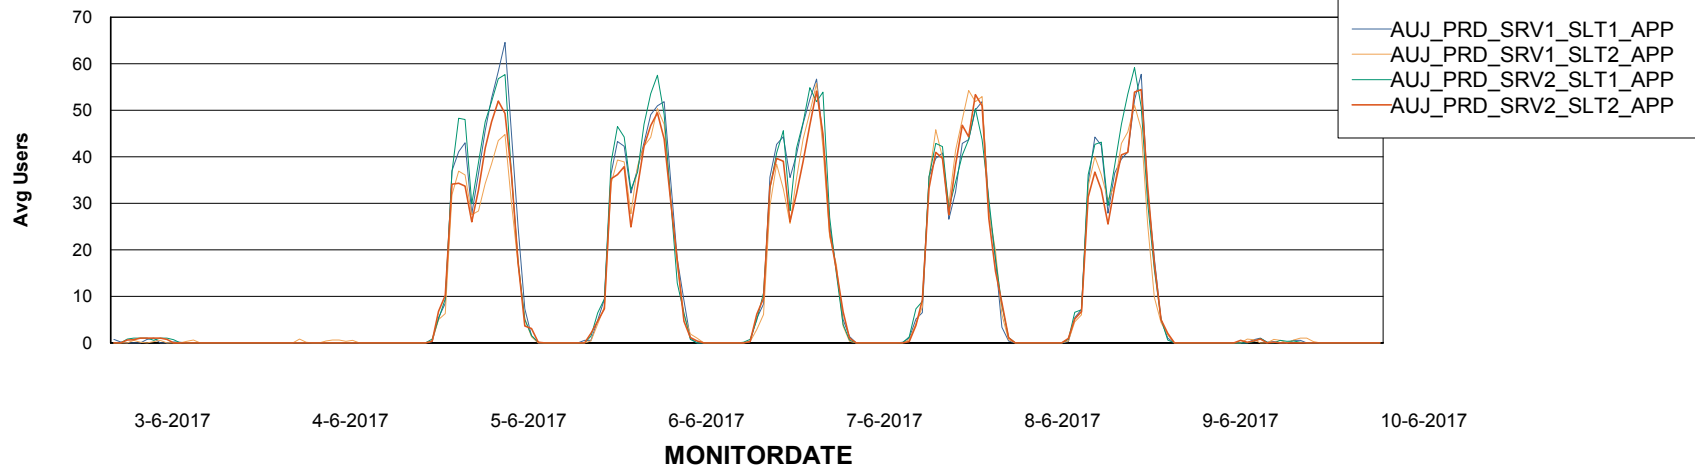

Avg users per day per ABS server