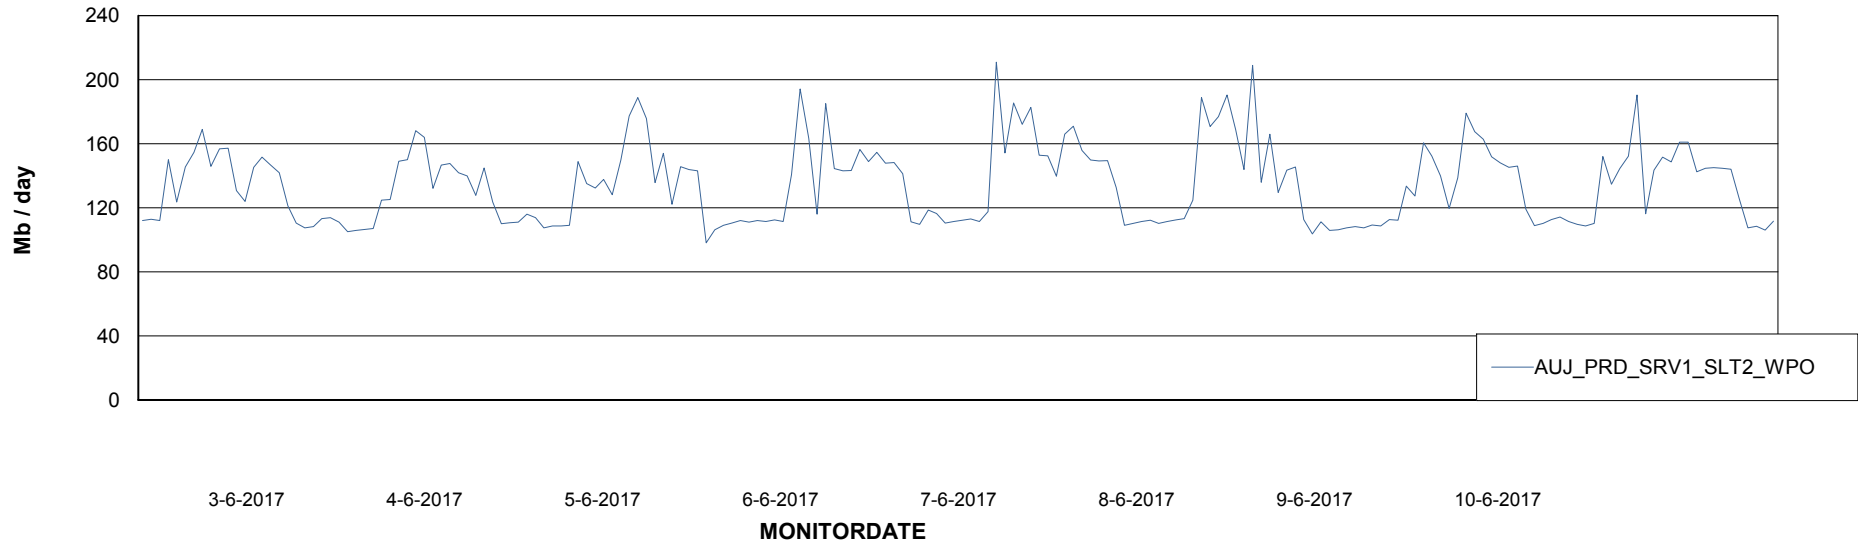

ABSolute Web Component Services

Avg memory used per ABS Web component