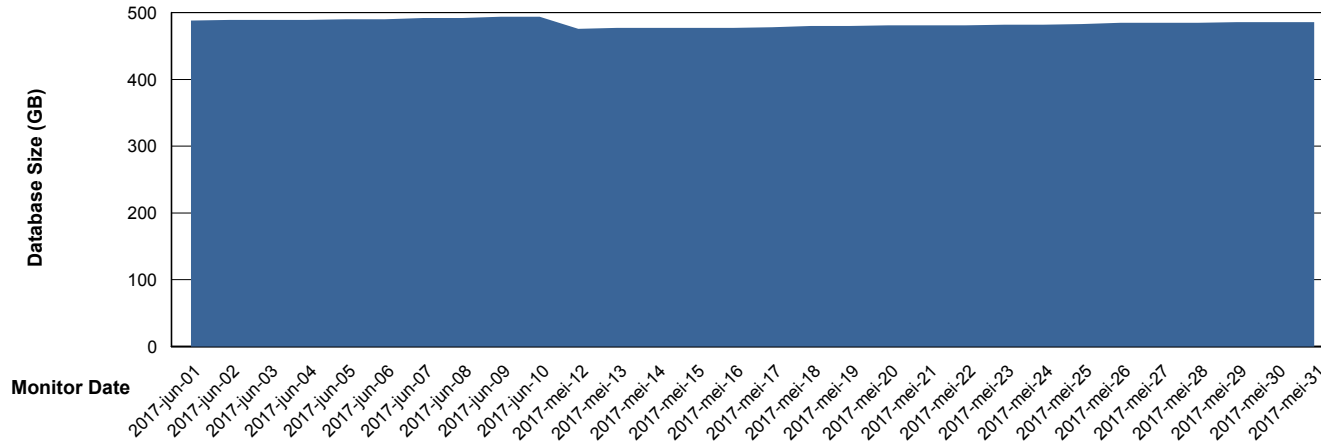

Weekly SLA Customer Report

Customer AUJ_Production
Database ID 41

Database Performance AUJDB_BI_TS1

DB Processes Max 150
DB Sessions Max 248

Weekly SLA Customer Report

Customer AUJ_Production
Database ID 41

DATABASE SIZE AUJ_DB4_Primary

Database growth over last month

DATABASE SIZE AUJDB_BI

Database growth over last month

Weekly SLA Customer Report

Customer AUJ_Production
Database ID 41

DATABASE SIZE AUJDB_BI_TS1