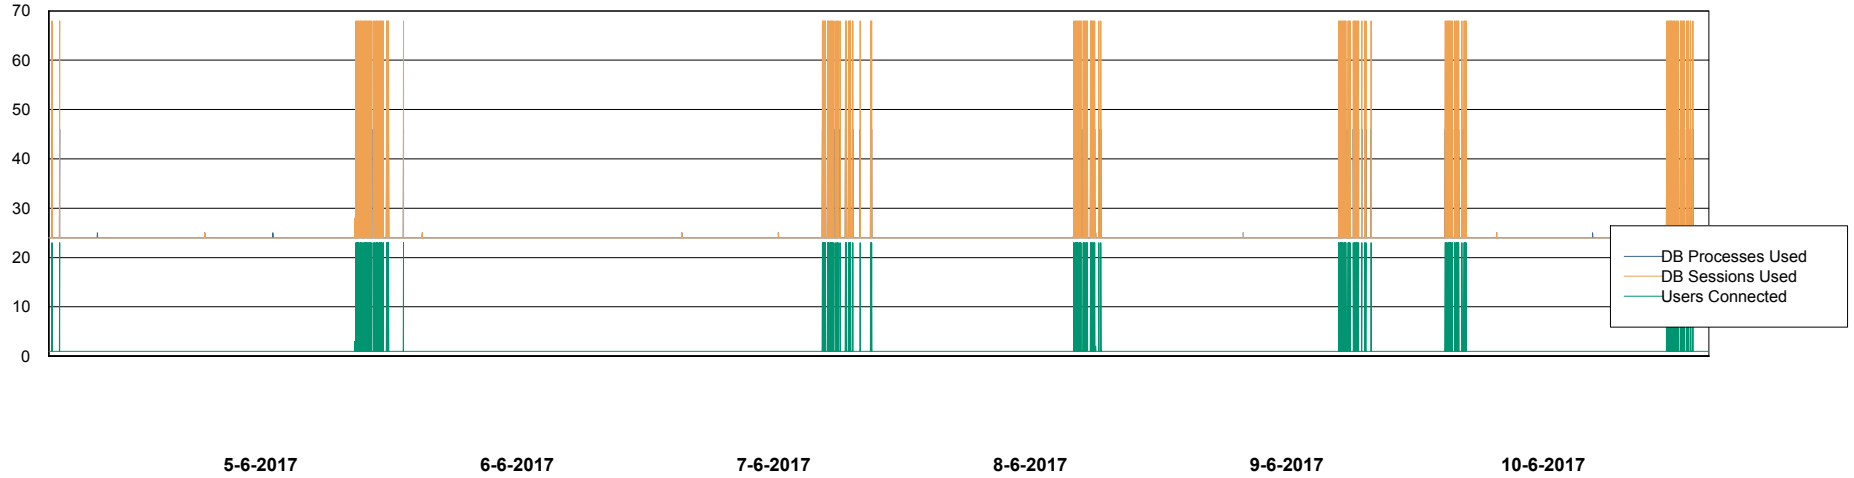

Database Performance AUJ_DB5_Standby

DB Processes Max 300
DB Sessions Max 480