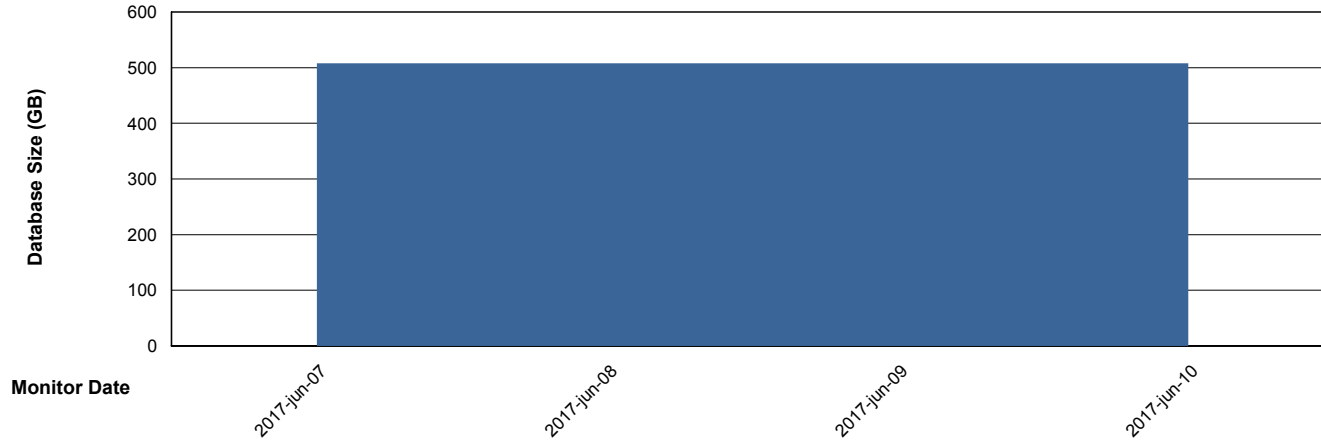

DATABASE SIZE AUJDB_BI_TS1

Database growth over last month