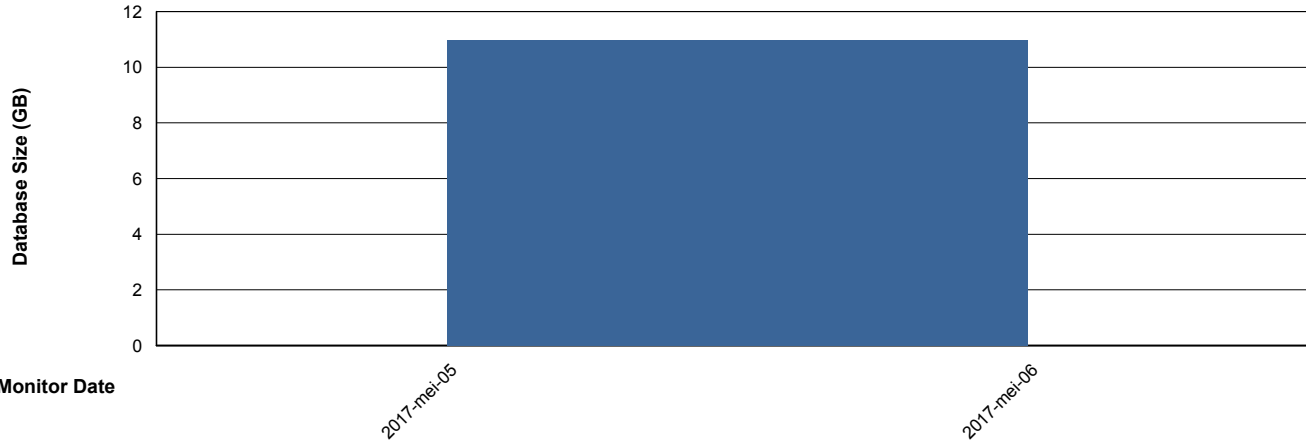

Database Performance WBLDB_Standby

DB Processes Max 500
DB Sessions Max 772

Weekly SLA Customer Report

Customer WBL_Production
Database ID 40

DATABASE SIZE WBLDB_FutureLiveProduction

Database growth over last month

DATABASE SIZE WBLDB_Production

Database growth over last month

Weekly SLA Customer Report

Customer WBL_Production
 Database ID 40

Database Tablespace		WBLDB_Production		
Date	Tablespace Name	Filesize (Gb)	Usedsize (Gb)	Percentage free
3-6-2017	ABSDATA	6	5	17
	INDX	8	5	38
2-6-2017	ABSDATA	6	5	17
	INDX	8	5	38
1-6-2017	ABSDATA	6	5	17
	INDX	8	5	38
31-5-2017	ABSDATA	6	5	17
	INDX	8	5	38
30-5-2017	ABSDATA	6	5	17
	INDX	8	5	38
29-5-2017	ABSDATA	6	5	17
	INDX	8	5	38
28-5-2017	ABSDATA	6	5	17
	INDX	8	5	38