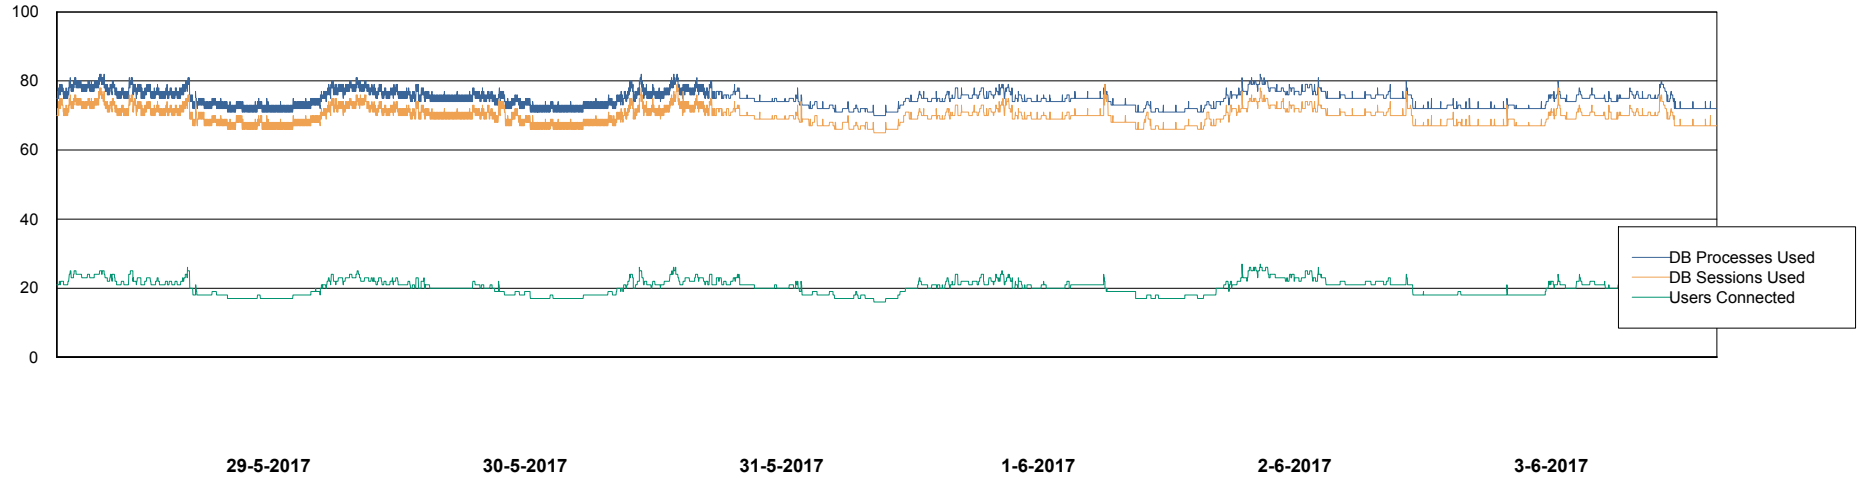

Database Performance WBLDB_Production

DB Processes Max 500
DB Sessions Max 772