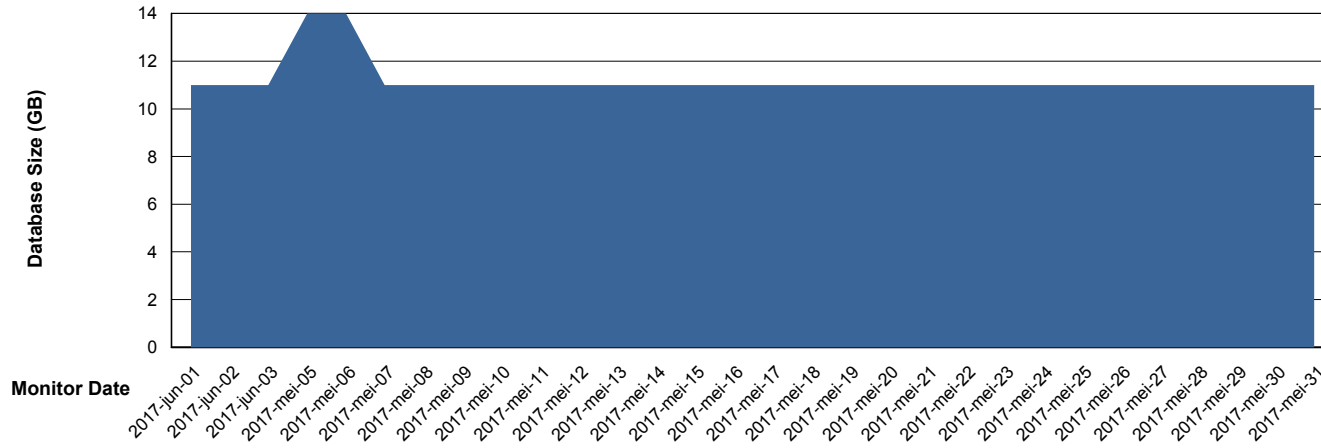

Database Performance WBLDB_Standby

DB Processes Max 500
DB Sessions Max 772

Weekly SLA Customer Report

Customer WBL_Production
Database ID 40

DATABASE SIZE WBLDB_FutureLiveProduction

Database growth over last month

DATABASE SIZE WBLDB_Production

Database growth over last month

Weekly SLA Customer Report

Customer WBL_Production
 Database ID 40

Database Tablespace		WBLDB_Production		
Date	Tablespace Name	Filesize (Gb)	Usedsize (Gb)	Percentage free
3-6-2017	ABSDATA	6	5	17
	INDX	8	5	38
2-6-2017	ABSDATA	6	5	17
	INDX	8	5	38
1-6-2017	ABSDATA	6	5	17
	INDX	8	5	38
31-5-2017	ABSDATA	6	5	17
	INDX	8	5	38
30-5-2017	ABSDATA	6	5	17
	INDX	8	5	38
29-5-2017	ABSDATA	6	5	17
	INDX	8	5	38
28-5-2017	ABSDATA	6	5	17
	INDX	8	5	38