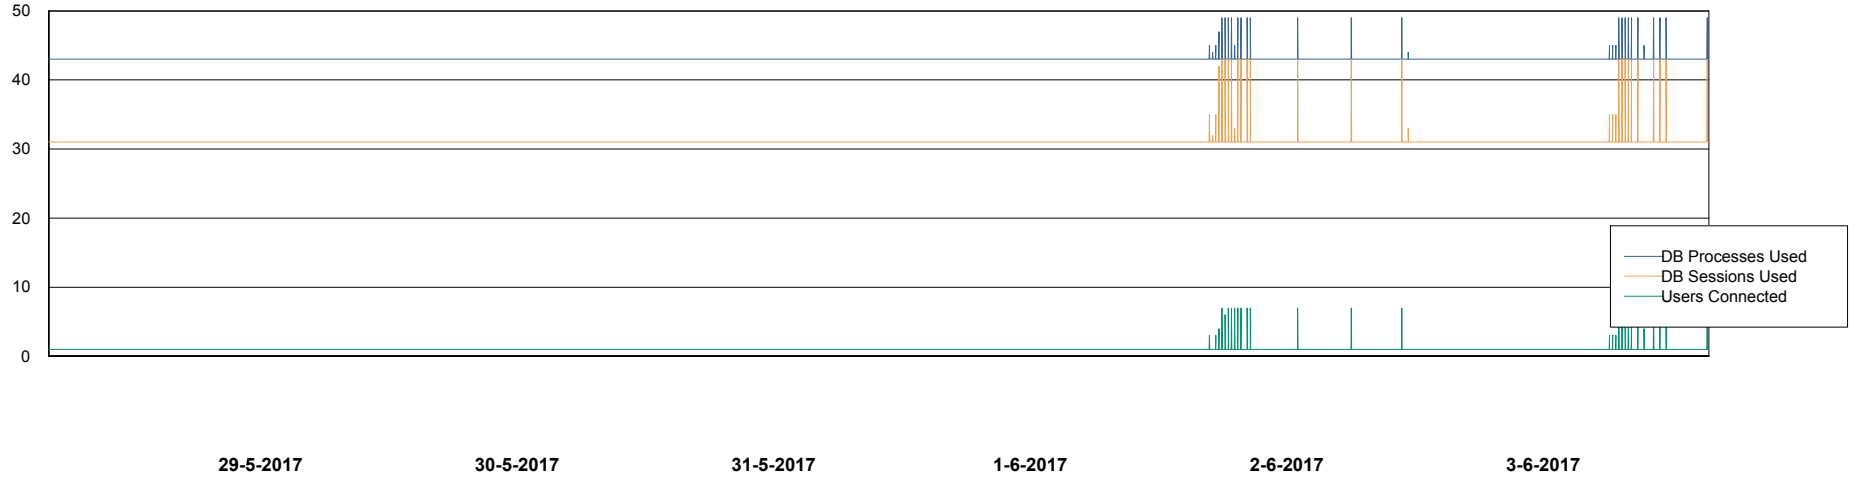

Weekly SLA Customer Report

Customer WBL_Production
Database ID 40

Database Performance WBLDB_Production

DB Processes Max 500
DB Sessions Max 772

Weekly SLA Customer Report

Customer WBL_Production
Database ID 40

Database Performance WBLDB_Standby

DB Processes Max 500
DB Sessions Max 772

Weekly SLA Customer Report

Customer WBL_Production
Database ID 40

DATABASE SIZE WBLDB_FutureLiveProduction

Database growth over last month