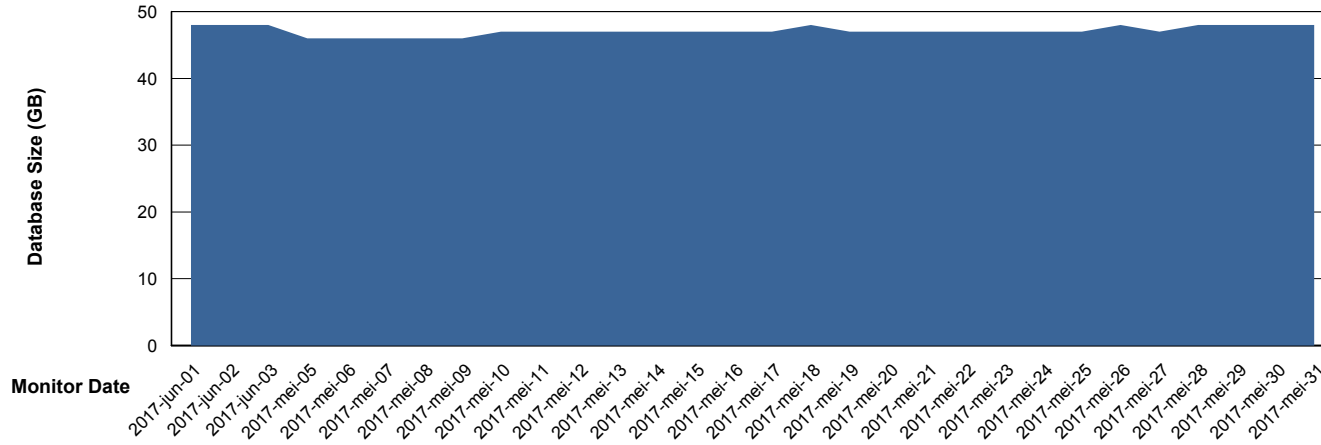

Database Performance VOSDB_Production

DB Processes Max 200
DB Sessions Max 322

Weekly SLA Customer Report

Customer VOS_Production
Database ID 68

DATABASE SIZE VOSBIDB_Production

Database growth over last month