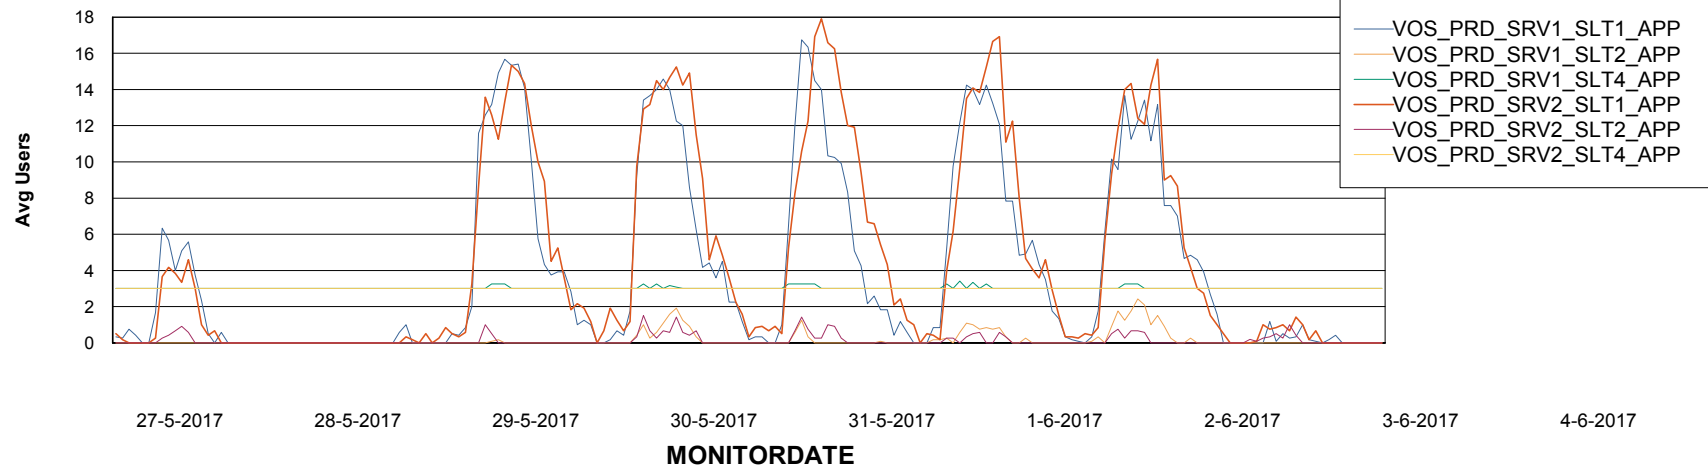

Weekly SLA Customer Report

Customer VOS_Production
Database ID 68

ABSSolute Application Server Services

Avg memory used per ABS Server Service

Avg users per day per ABS server

Weekly SLA Customer Report

Customer VOS_Production
Database ID 68