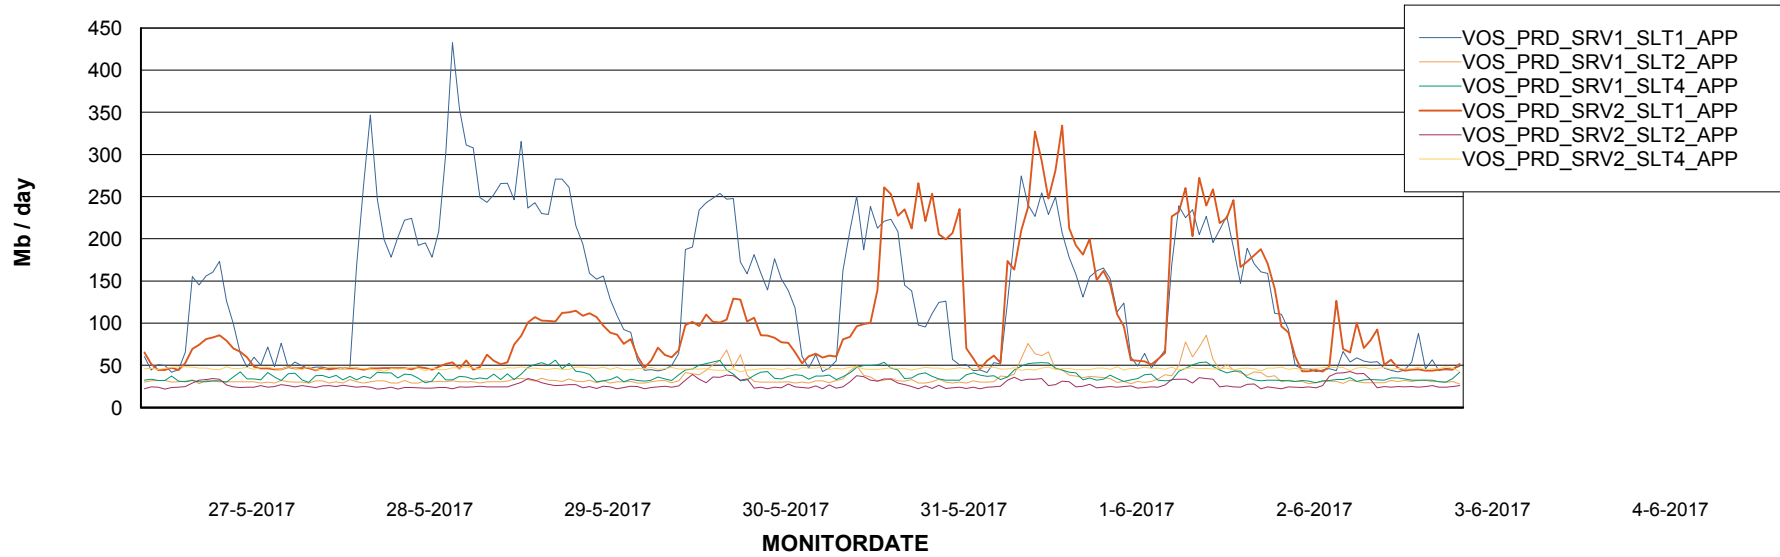

ABSSolute Application Server Services

Avg memory used per ABS Server Service