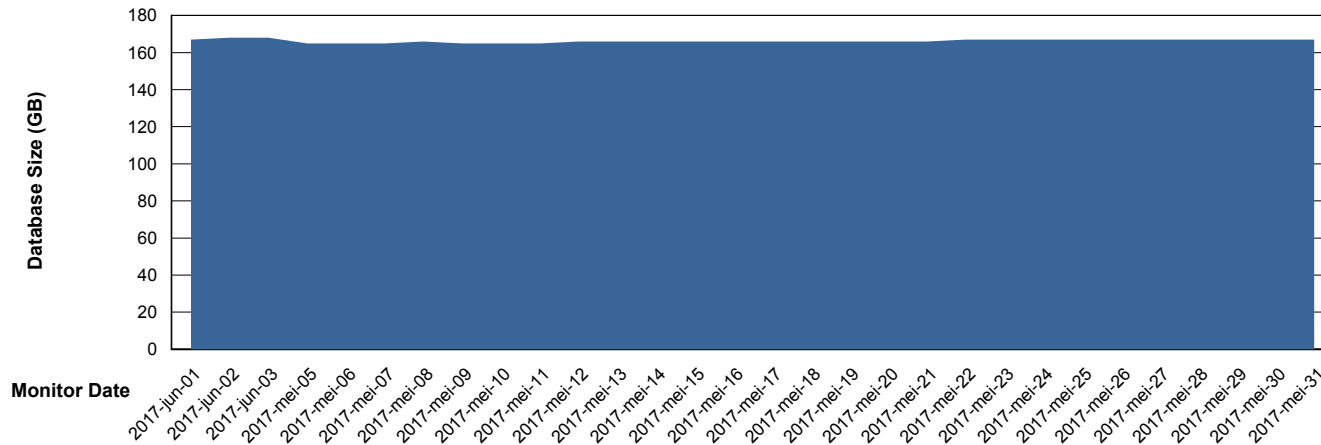

DATABASE SIZE VOSDB_Production

Database growth over last month