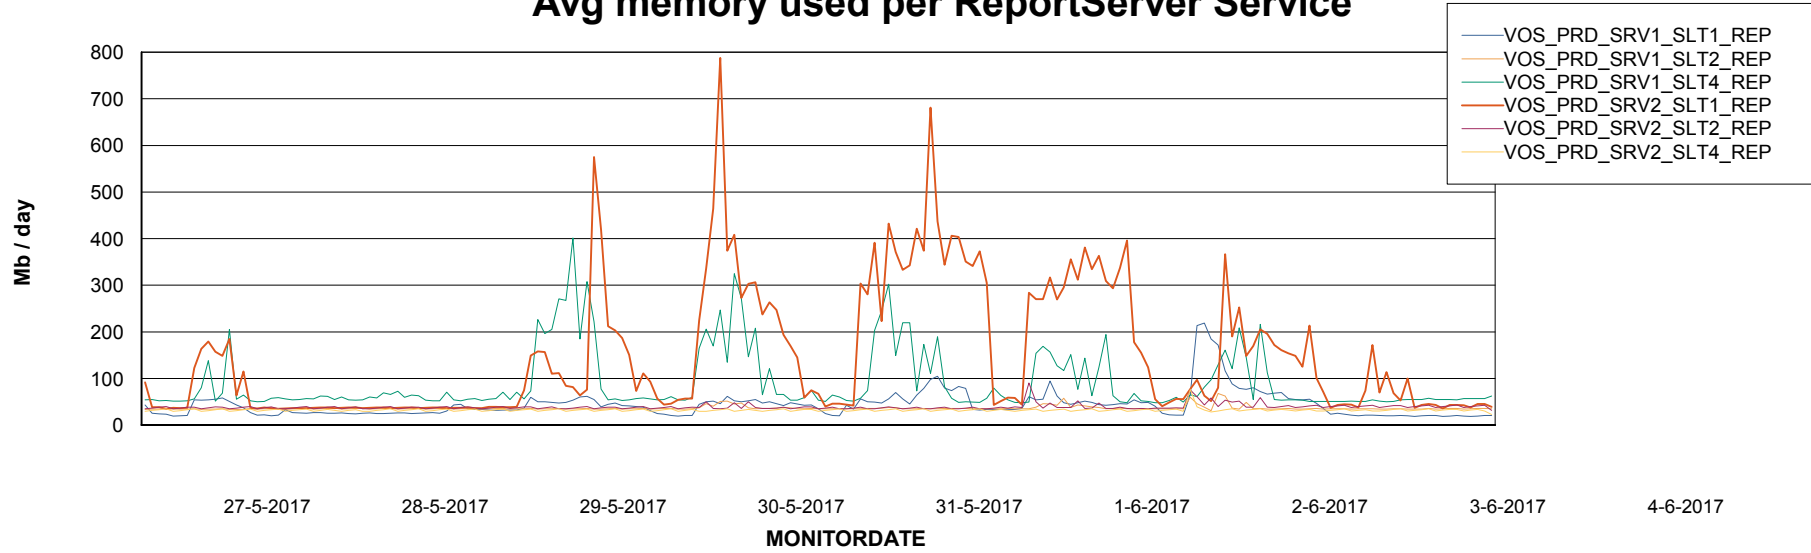

ABSSolute Application ReportServer Services

Avg memory used per ReportServer Service