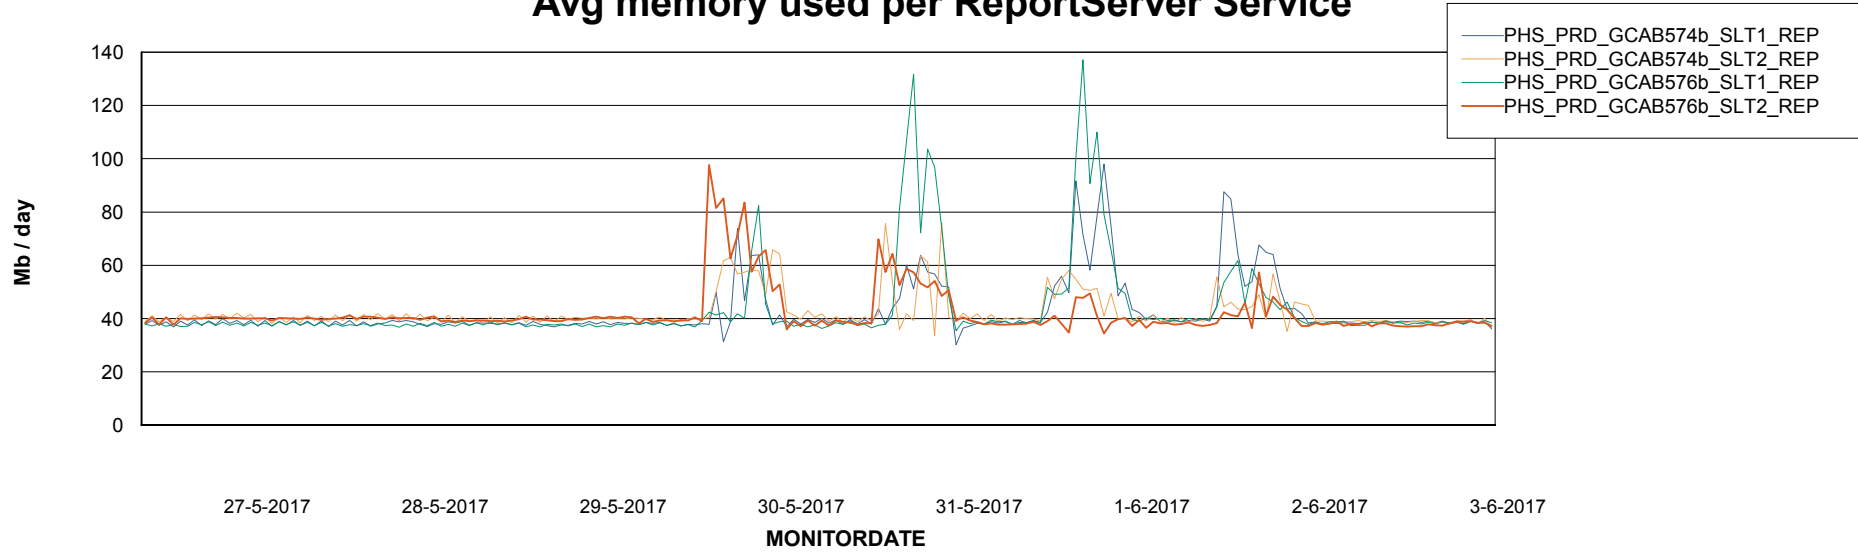

Avg memory used per ABS Server Service

Avg users per day per ABS server

Weekly SLA Customer Report

Customer PHS_Production
Database ID 47

ABSSolute Application ReportServer Services

Avg memory used per ReportServer Service