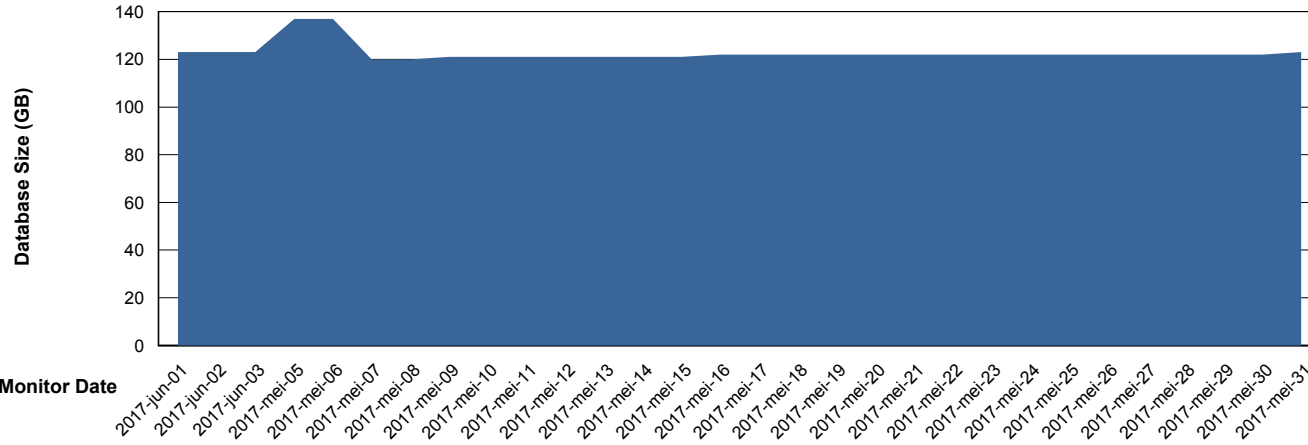

Database Performance PHSDB_Standby

DB Processes Max 500
DB Sessions Max 772

Weekly SLA Customer Report

Customer PHS_Production
 Database ID 47

DATABASE SIZE PHSDB_Production

Database growth over last month