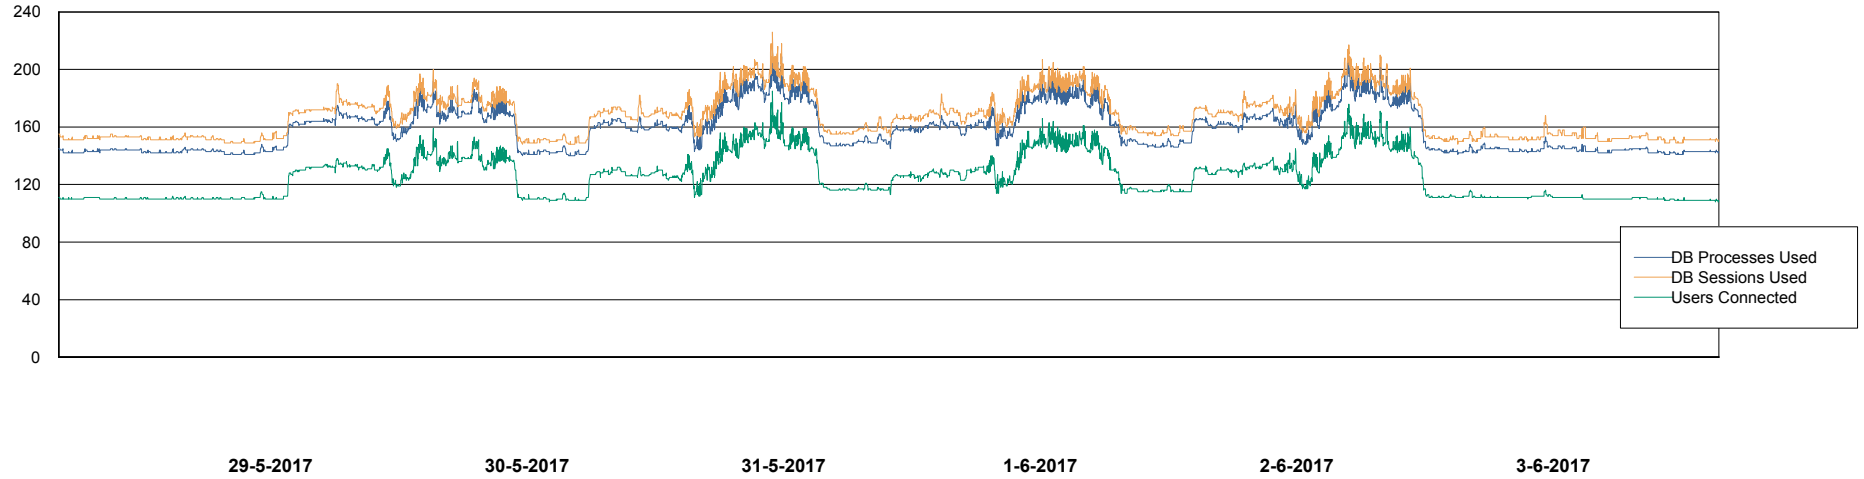

Database Performance NIXDB_Production

DB Processes Max 500
DB Sessions Max 800