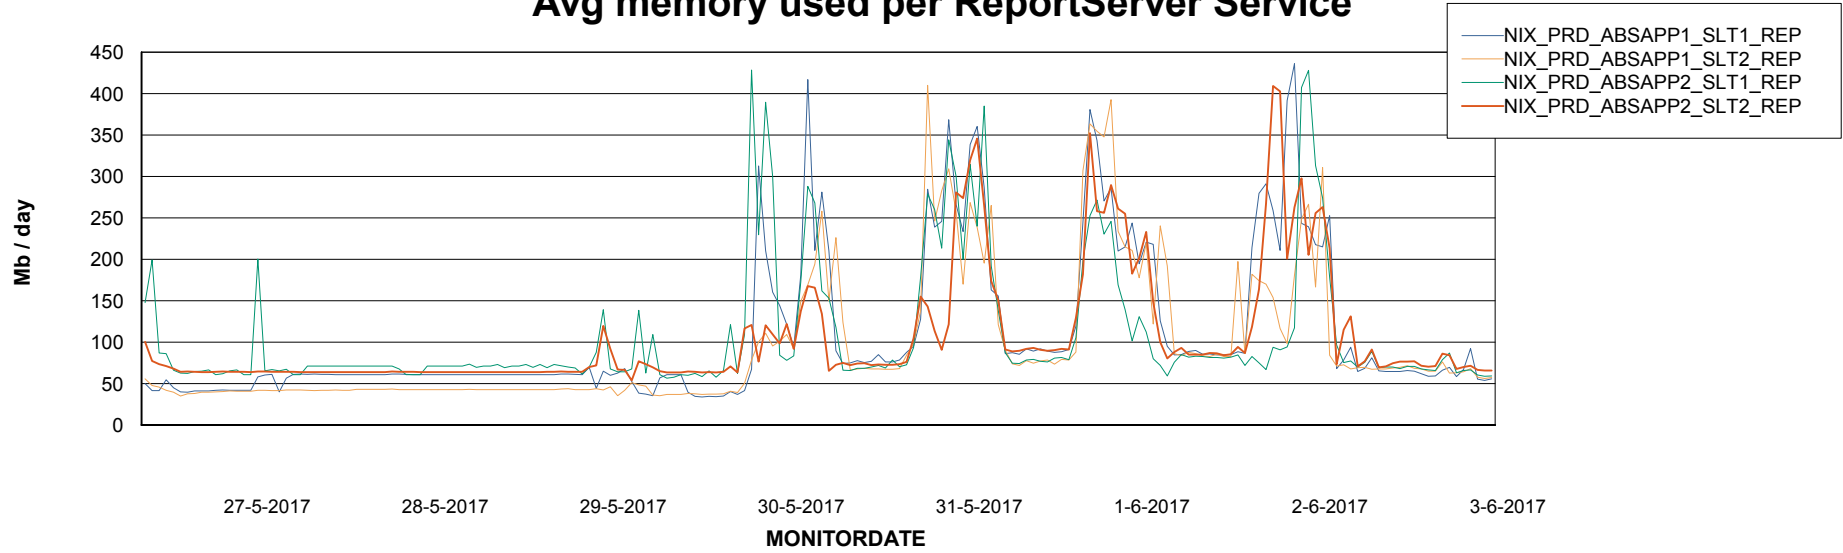

Avg memory used per ABS Server Service

Avg users per day per ABS server

Weekly SLA Customer Report

Customer NIX_Production
Database ID 51

ABSSolute Application ReportServer Services

Avg memory used per ReportServer Service