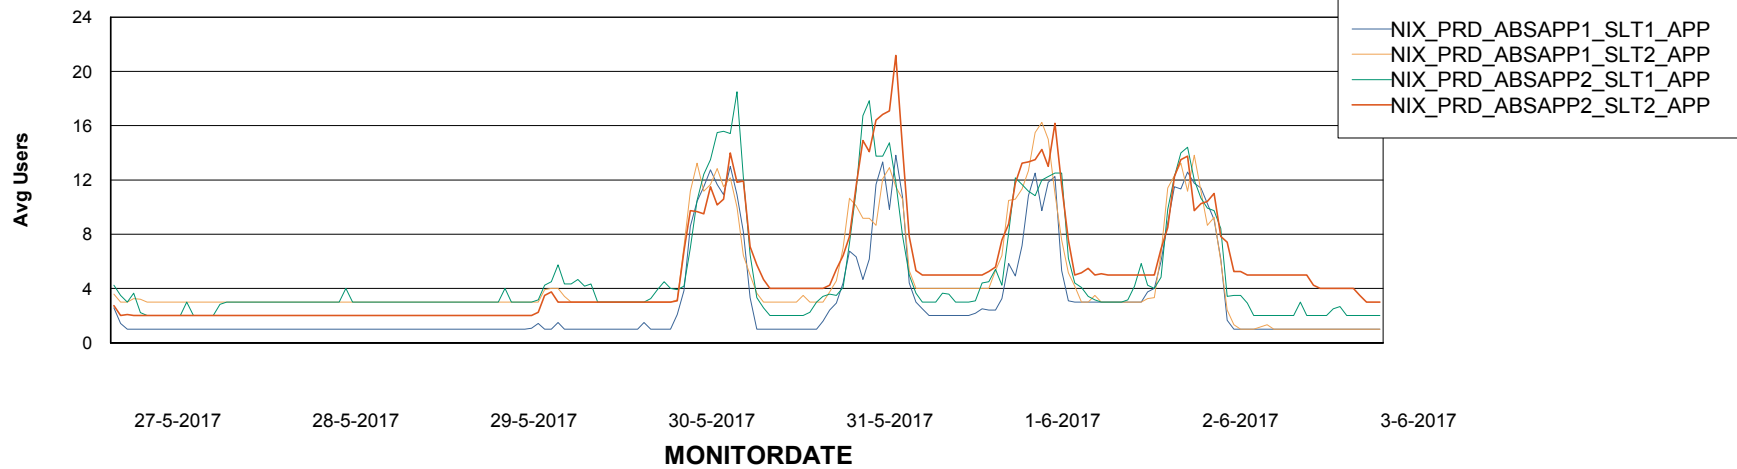

Avg users per day per ABS server