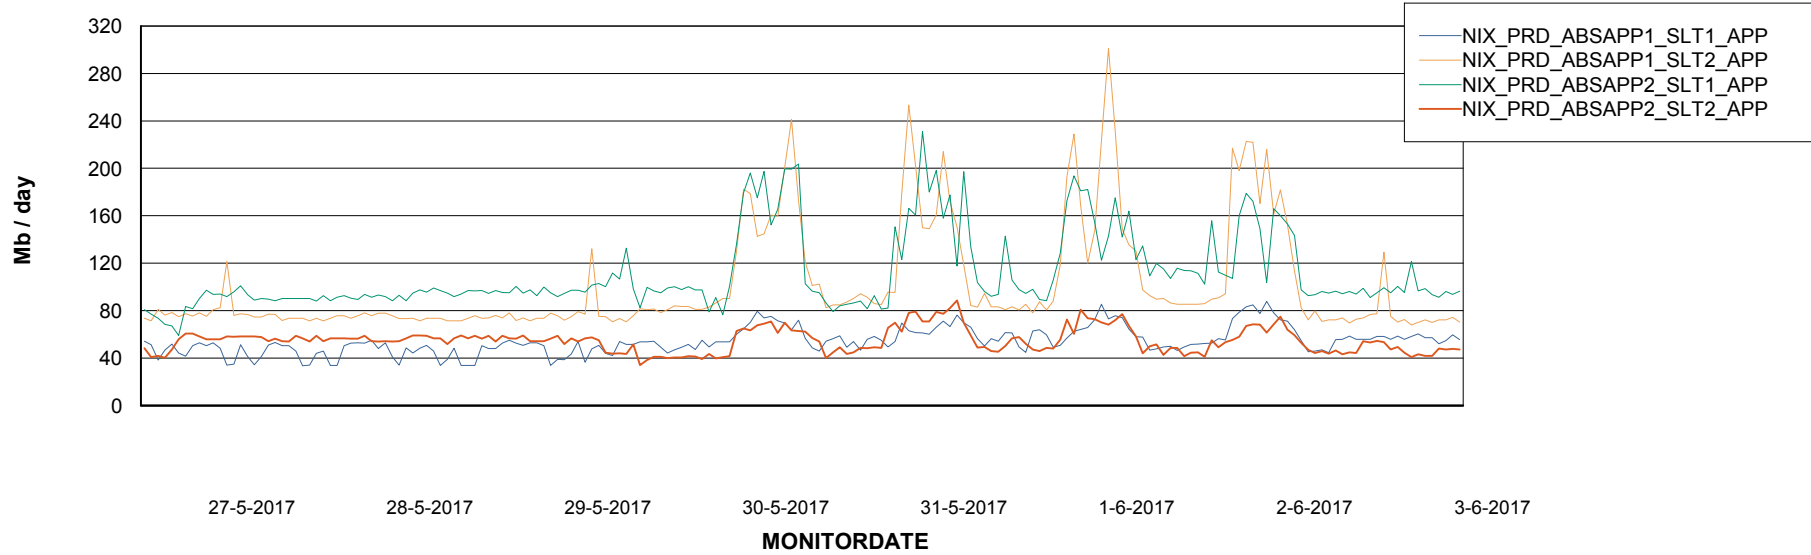

ABSSolute Application Server Services

Avg memory used per ABS Server Service