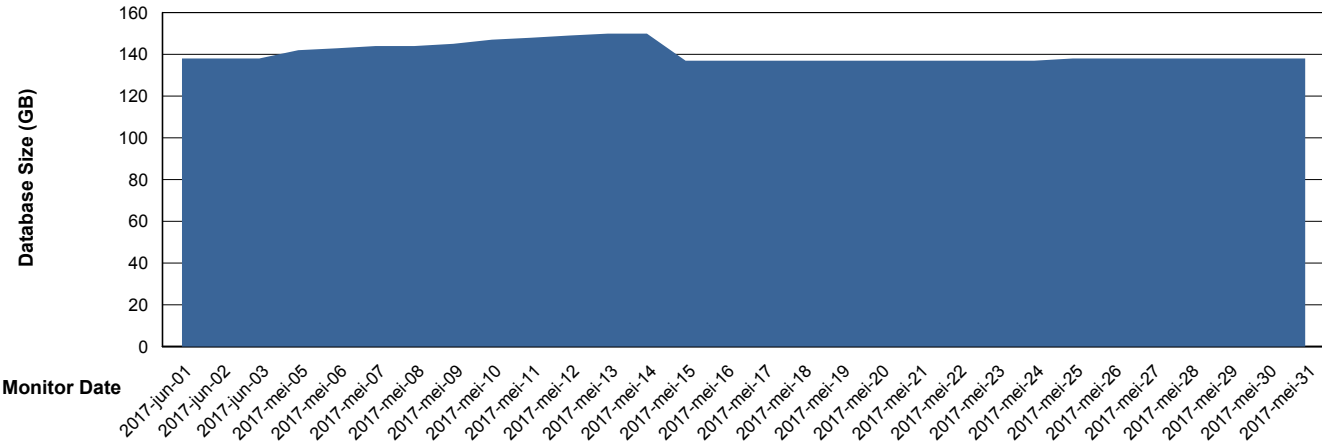

Database Performance NIXDB_Standby

DB Processes Max 500
DB Sessions Max 800

Weekly SLA Customer Report

Customer NIX_Production
 Database ID 51

DATABASE SIZE NIXDB_Production

Database growth over last month