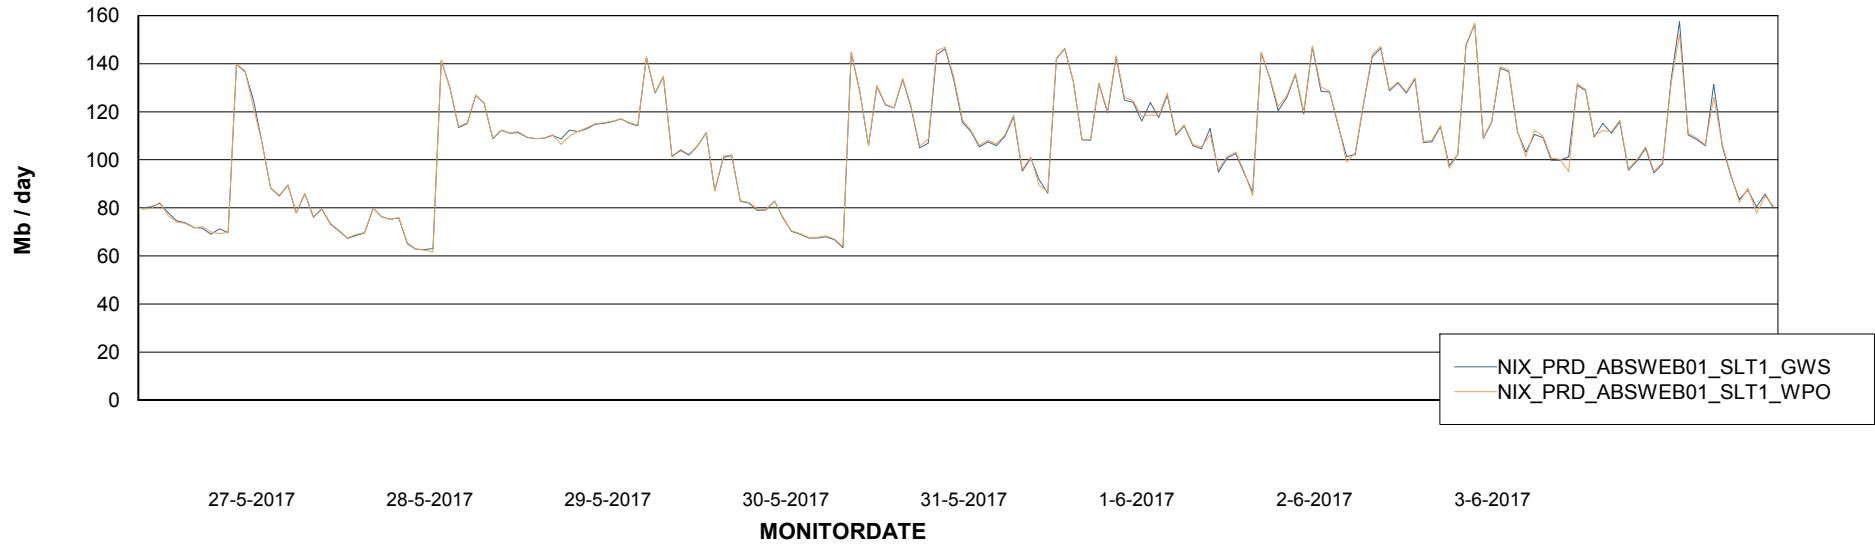

ABSolute Web Component Services

Avg memory used per ABS Web component