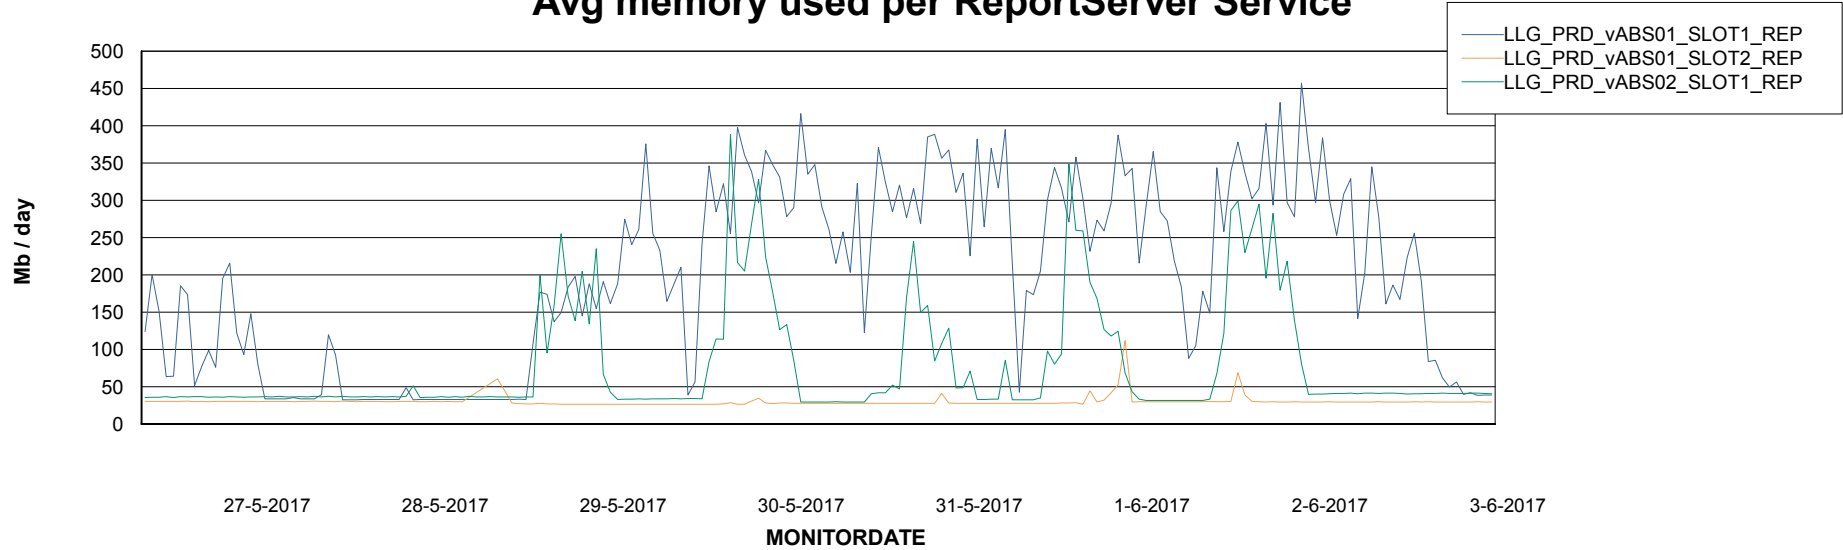

ABSSolute Application ReportServer Services

Avg memory used per ReportServer Service