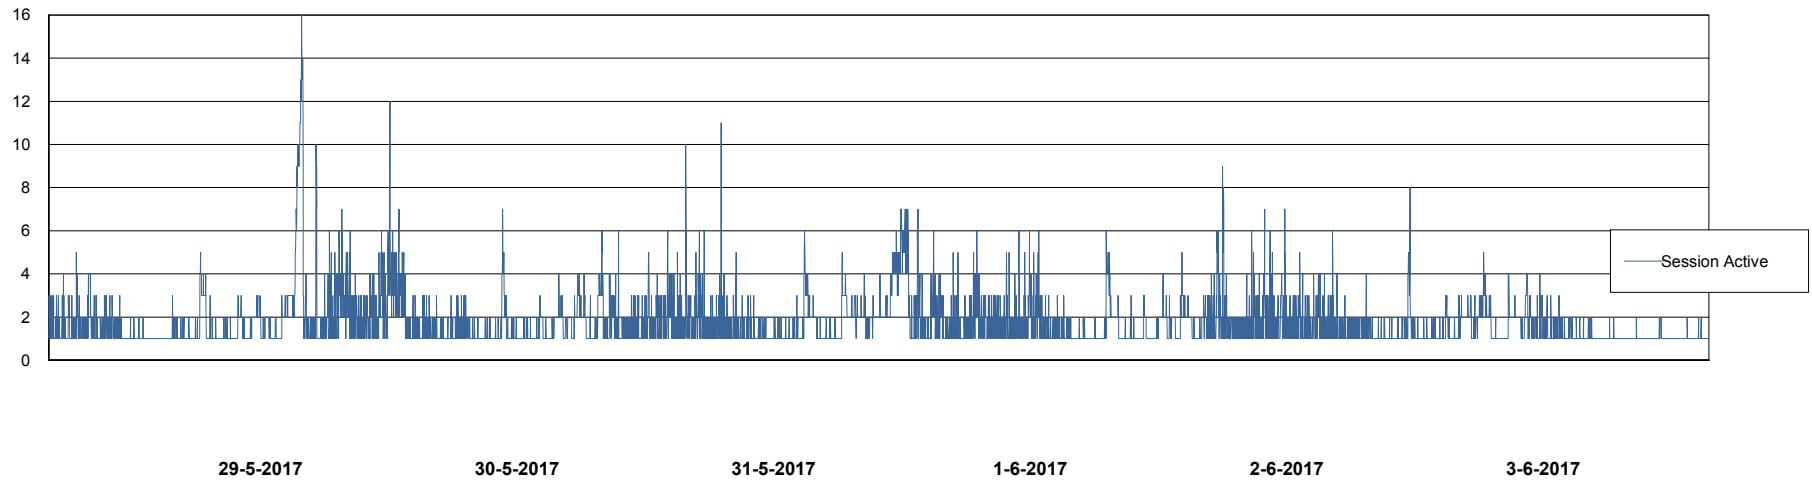

Database Performance LLGDB_Production

DB Processes Max 520
DB Sessions Max 804