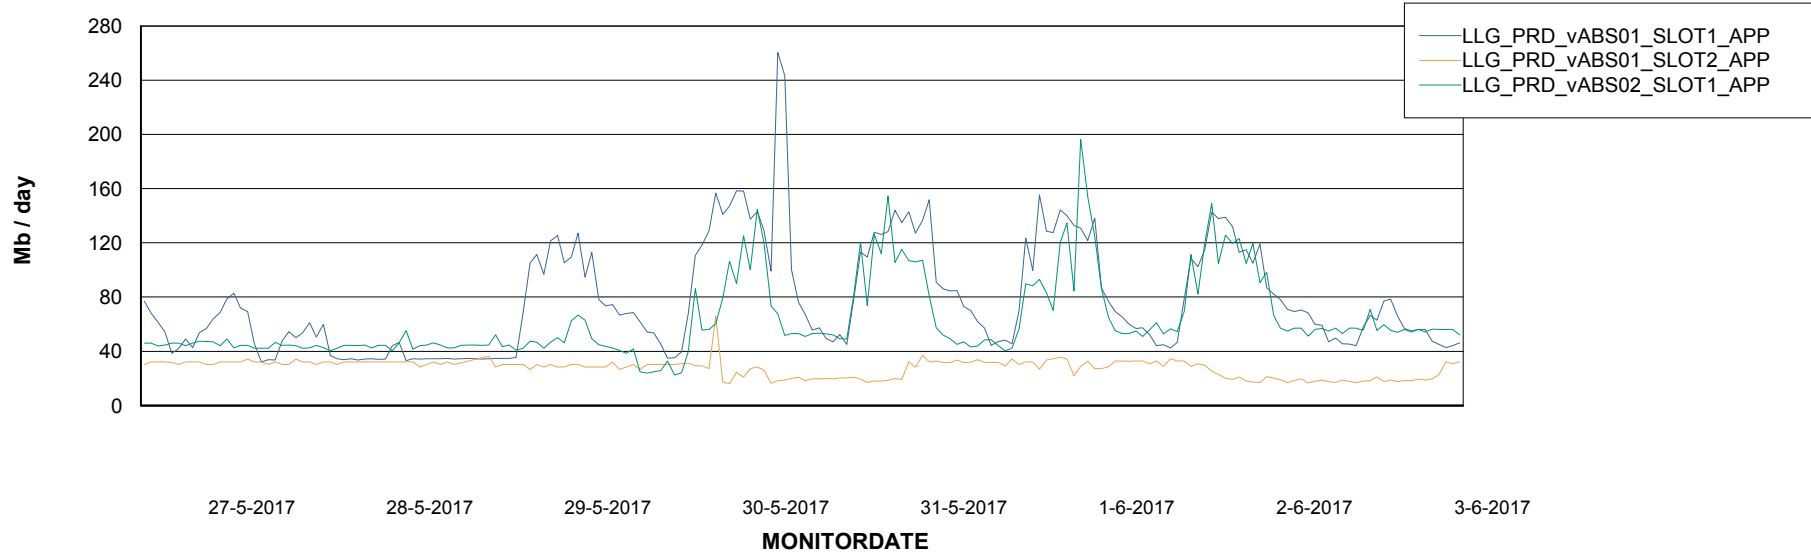

ABSSolute Application Server Services

Avg memory used per ABS Server Service