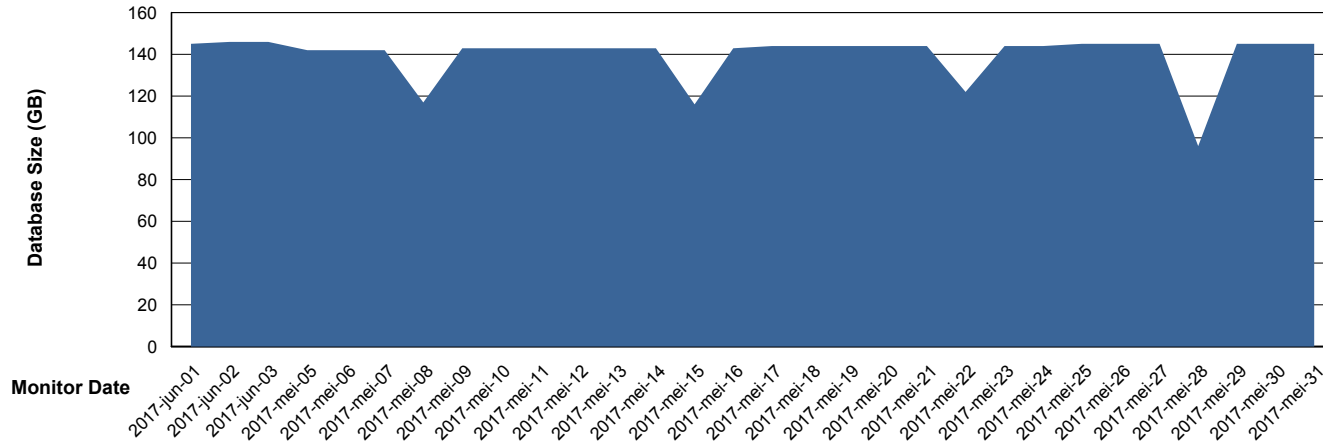

DATABASE SIZE LLGDB_Production

Database growth over last month