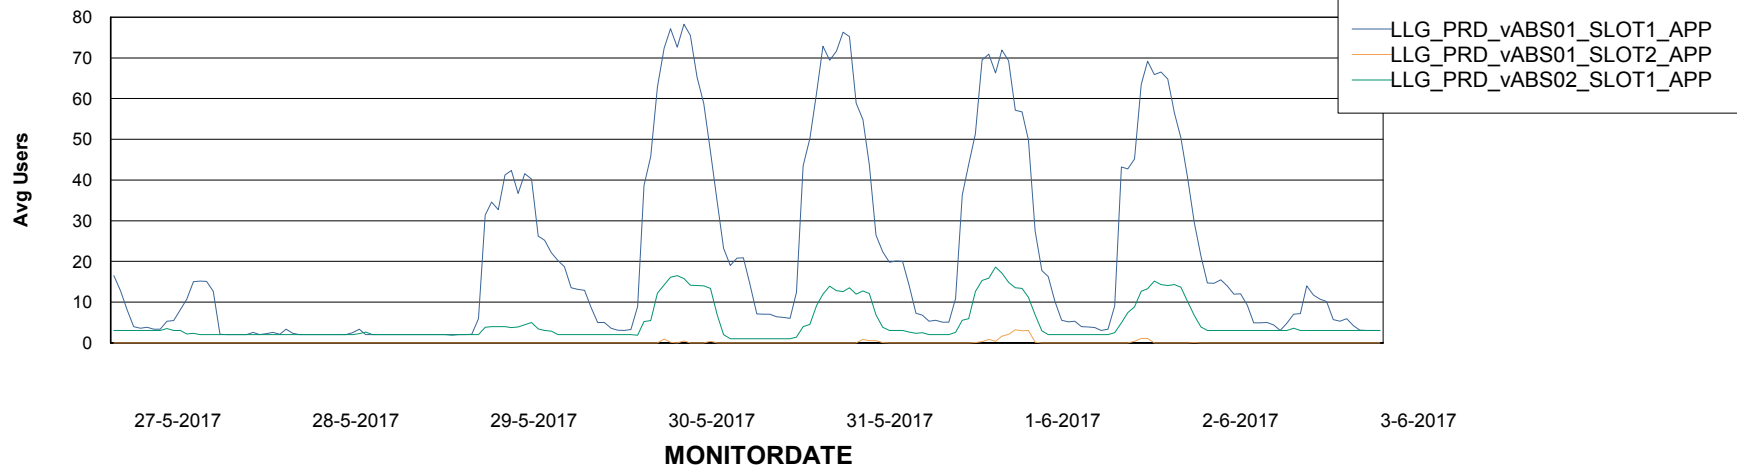

Avg users per day per ABS server