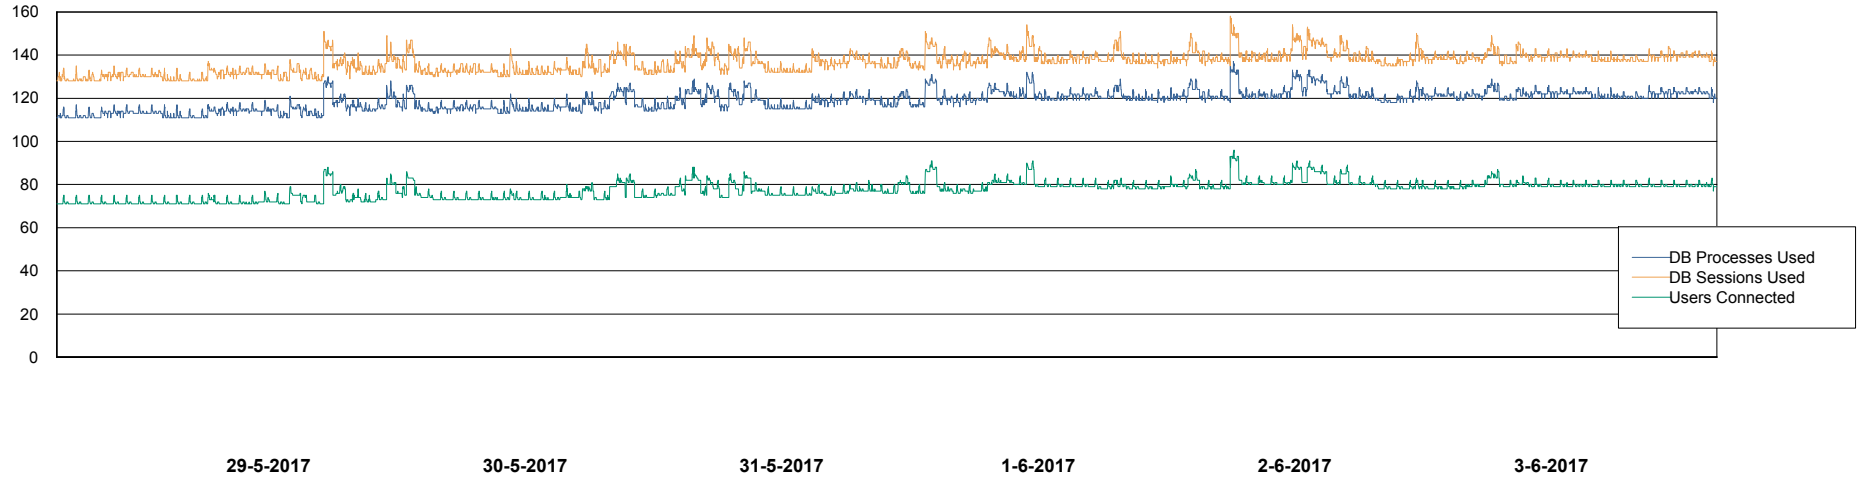

Database Performance LLGDB_Production

DB Processes Max 520
DB Sessions Max 804