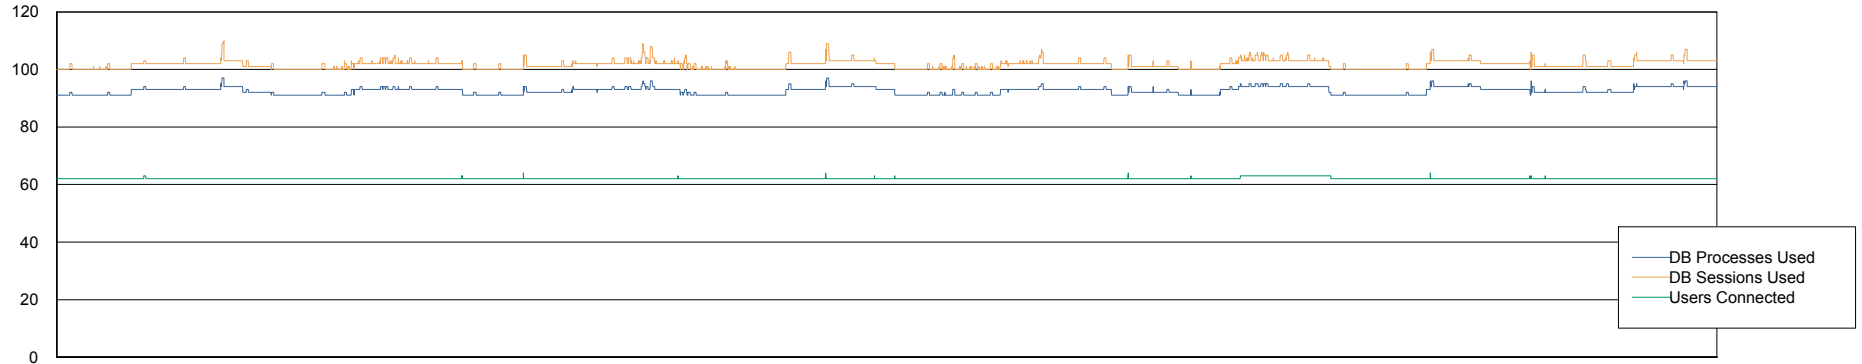

Harddisk Usage JWR_PRD_JWR-ODB-02

	Free disk space on / (%)	Total disk space on / (Gb)	Used disk space on / (Gb)
3-6-2017	60	251	96
2-6-2017	60	251	96
1-6-2017	60	251	96
31-5-2017	60	251	96
30-5-2017	60	251	96
29-5-2017	60	251	96
28-5-2017	60	251	96

Weekly SLA Customer Report

Customer JWR Production
Database ID 43

Database Performance JWRDB_Production

DB Processes Max 150
DB Sessions Max 248

29-5-2017 30-5-2017 31-5-2017 1-6-2017 2-6-2017 3-6-2017

29-5-2017 30-5-2017 31-5-2017 1-6-2017 2-6-2017 3-6-2017