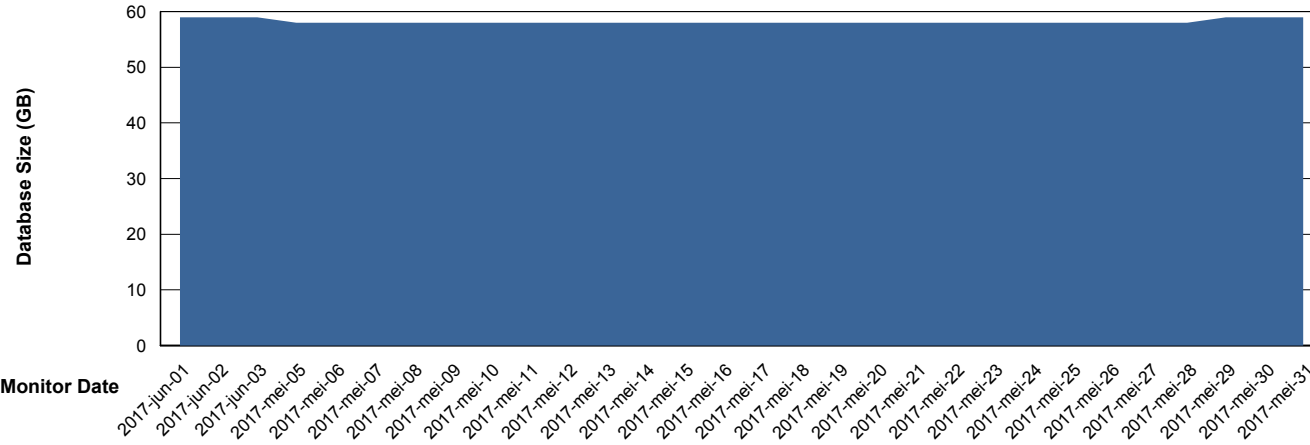

Weekly SLA Customer Report

Customer JWR Production
Database ID 43

Database Performance JWRDB_Standby

DB Processes Max 150
DB Sessions Max 248

Weekly SLA Customer Report

Customer JWR Production
 Database ID 43

DATABASE SIZE JWRDB_Production

Database growth over last month

Database Tablespace JWRDB_Production

Date	Tablespace Name	Filesize (Gb)	Usedsize (Gb)	Percentage free
3-6-2017	ABSDATA	22	18	18
	INDX	46	40	13
2-6-2017	ABSDATA	22	18	18
	INDX	46	40	13
1-6-2017	ABSDATA	22	18	18
	INDX	46	40	13
31-5-2017	ABSDATA	22	18	18
	INDX	46	40	13
30-5-2017	ABSDATA	22	18	18
	INDX	46	40	13
29-5-2017	ABSDATA	22	18	18
	INDX	46	40	13
28-5-2017	ABSDATA	22	18	18
	INDX	46	40	13