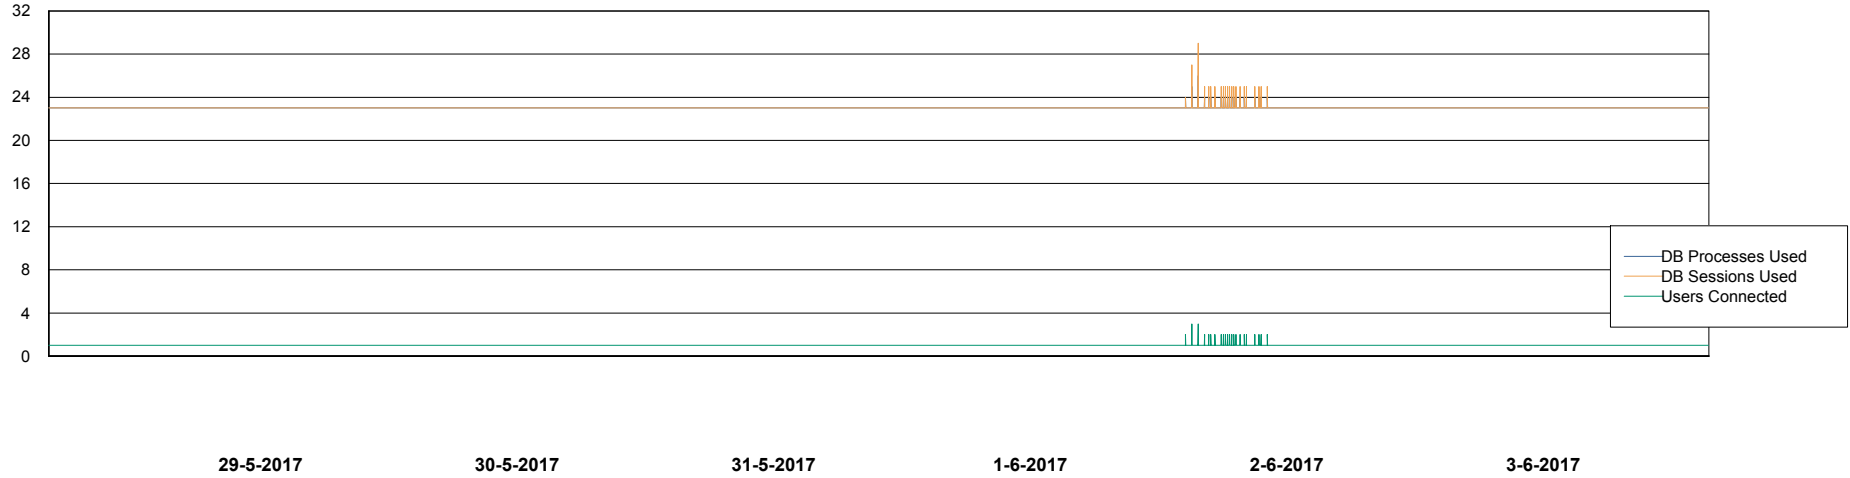

Weekly SLA Customer Report

Customer JWR Production
Database ID 43

Database Performance JWRDB_Production

DB Processes Max 150
DB Sessions Max 248

29-5-2017 30-5-2017 31-5-2017 1-6-2017 2-6-2017 3-6-2017

29-5-2017 30-5-2017 31-5-2017 1-6-2017 2-6-2017 3-6-2017

Weekly SLA Customer Report

Customer JWR Production
Database ID 43

Database Performance JWRDB_Standby

DB Processes Max 150
DB Sessions Max 248

Weekly SLA Customer Report

Customer JWR Production
 Database ID 43