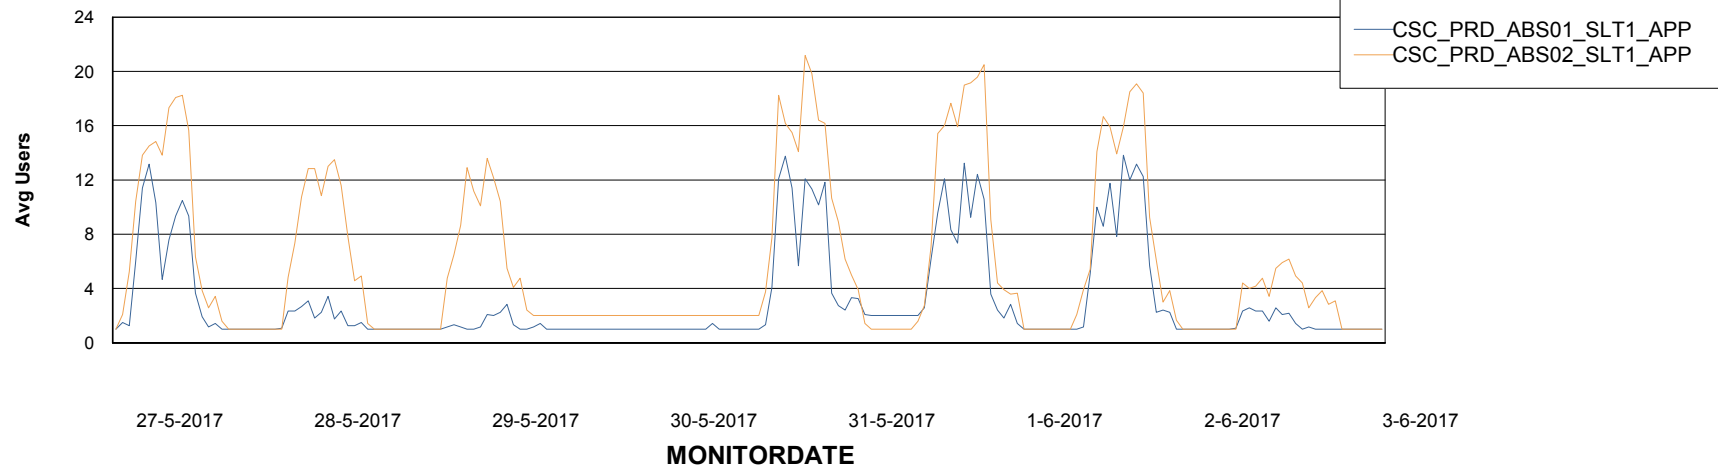

Avg users per day per ABS server