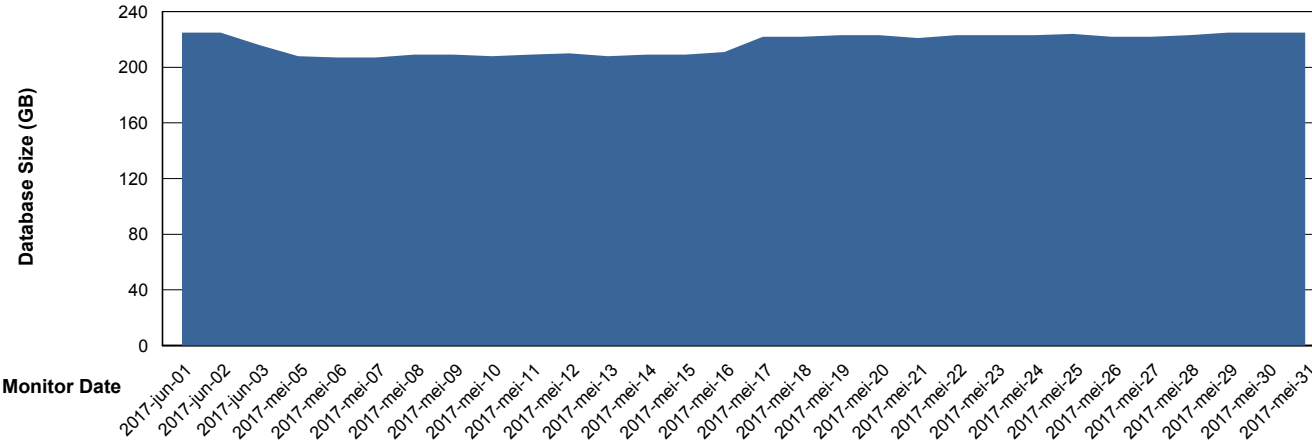

Database Performance CSCDB_Standby

DB Processes Max 500
DB Sessions Max 800

Weekly SLA Customer Report

Customer CSC_Production
 Database ID 50

DATABASE SIZE CSCDB_Primary

Database growth over last month

Database Tablespace CSCDB_Primary