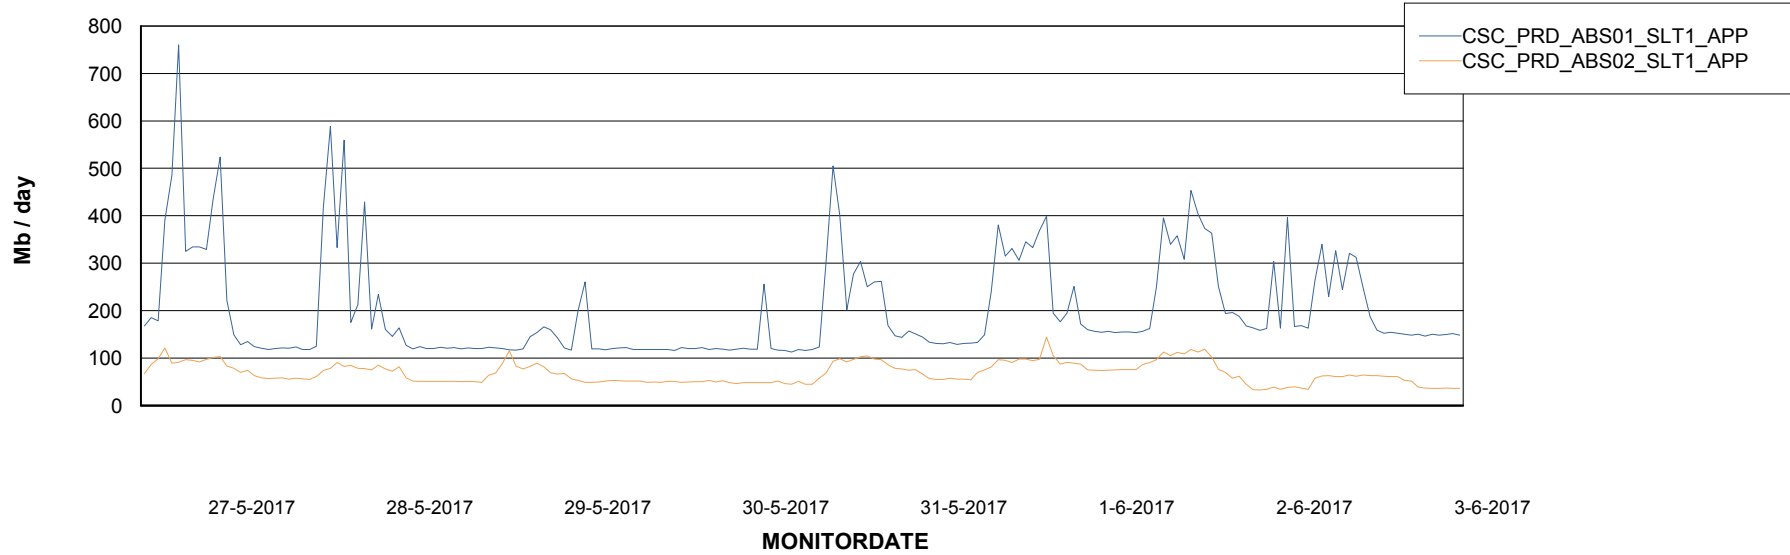

ABSSolute Application Server Services

Avg memory used per ABS Server Service