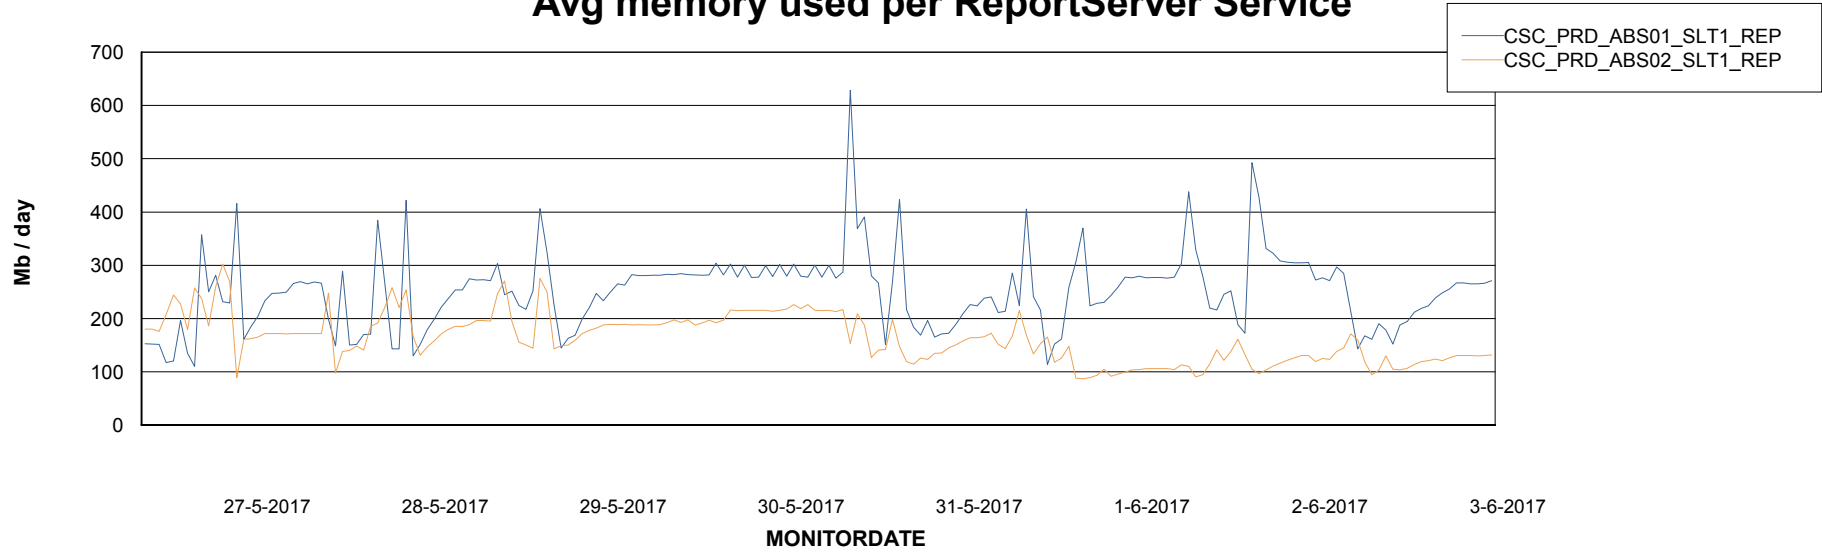

Avg memory used per ABS Server Service

Avg users per day per ABS server

Weekly SLA Customer Report

Customer CSC_Production
Database ID 50

ABSSolute Application ReportServer Services

Avg memory used per ReportServer Service