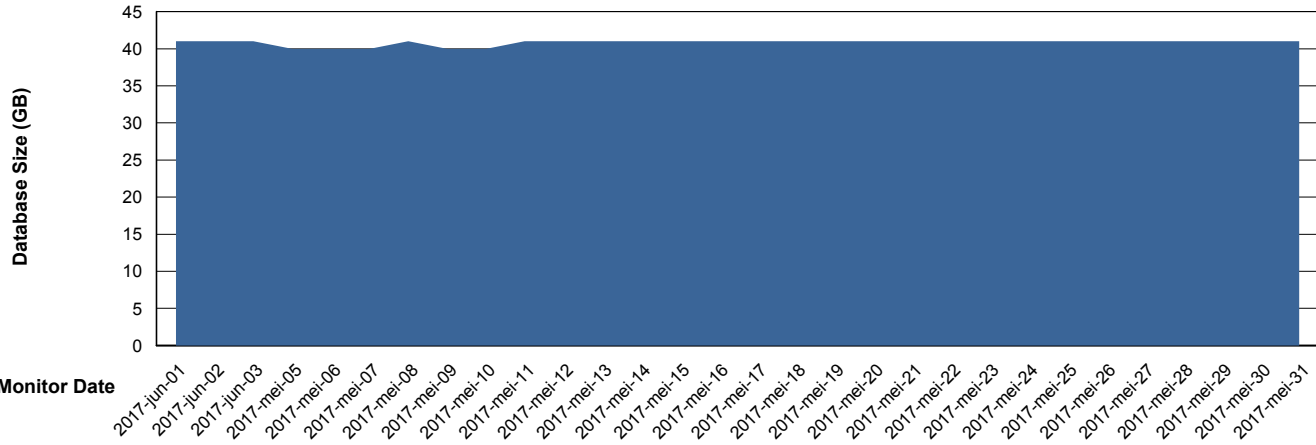

Weekly SLA Customer Report

Customer CIW Production
Database ID 45

Database Performance CIWDB_Standby

DB Processes Max 150
DB Sessions Max 248

Weekly SLA Customer Report

Customer CIW Production
 Database ID 45

DATABASE SIZE CIWDB_Production

Database growth over last month

Database Tablespace CIWDB_Production

Date	Tablespace Name	Filesize (Gb)	Usedsize (Gb)	Percentage free
3-6-2017	ABSDATA	44	37	16
	INDX	4	3	25
2-6-2017	ABSDATA	44	37	16
	INDX	4	3	25
1-6-2017	ABSDATA	44	37	16
	INDX	4	3	25
31-5-2017	ABSDATA	44	37	16
	INDX	4	3	25
30-5-2017	ABSDATA	44	37	16
	INDX	4	3	25
29-5-2017	ABSDATA	44	37	16
	INDX	4	3	25
28-5-2017	ABSDATA	44	37	16
	INDX	4	3	25