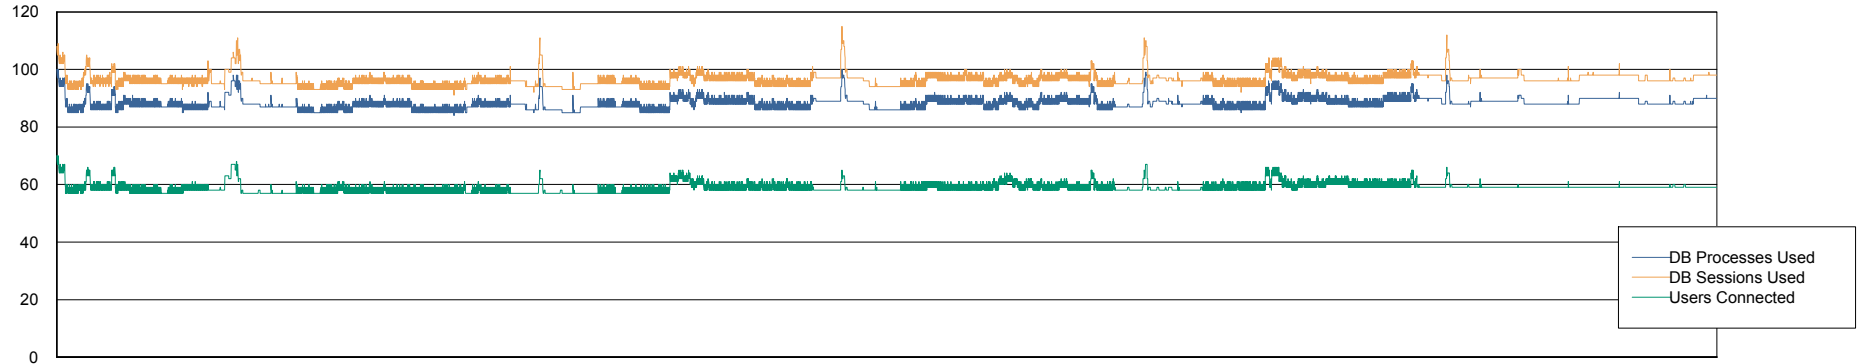

Harddisk Usage CIW_PRD_ORACLE2

	Free disk space on c: (%)	Total disk space on c: (Gb)	Free disk space on d: (%)	Total disk space on d: (Gb)	Free disk space on e: (%)	Total disk space on e: (Gb)
3-6-2017	58	555	98	558	71	558
2-6-2017	58	555	98	558	71	558
1-6-2017	58	555	98	558	71	558
31-5-2017	58	555	98	558	71	558
30-5-2017	58	555	98	558	72	558
29-5-2017	58	555	98	558	72	558
28-5-2017	58	555	98	558	72	558

Weekly SLA Customer Report

Customer CIW Production
Database ID 45

Database Performance CIWDB_Production

DB Processes Max 150
DB Sessions Max 248

29-5-2017 30-5-2017 31-5-2017 1-6-2017 2-6-2017 3-6-2017

29-5-2017 30-5-2017 31-5-2017 1-6-2017 2-6-2017 3-6-2017