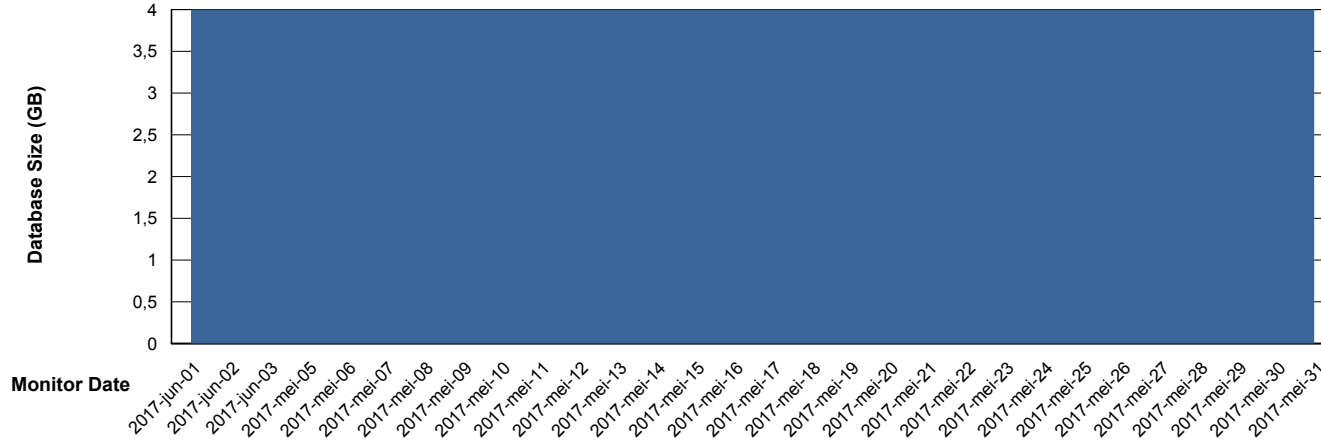

DATABASE SIZE BGGDB_BI

Database growth over last month