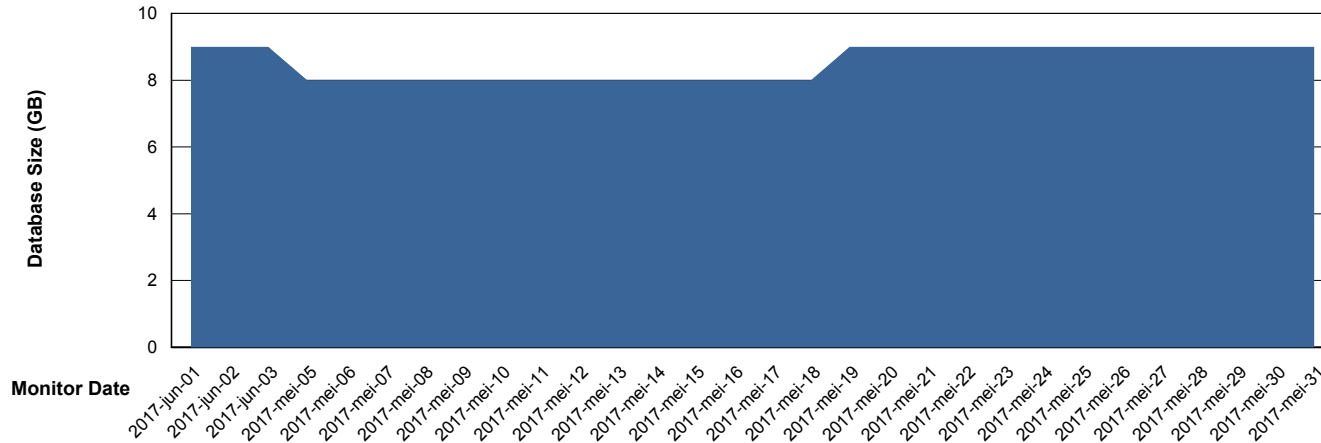

# Weekly SLA Customer Report

Customer BGG\_Production  
Database ID 58

DATABASE SIZE BGGDB\_BI

### Database growth over last month

DATABASE SIZE BGGDB\_Production

### Database growth over last month