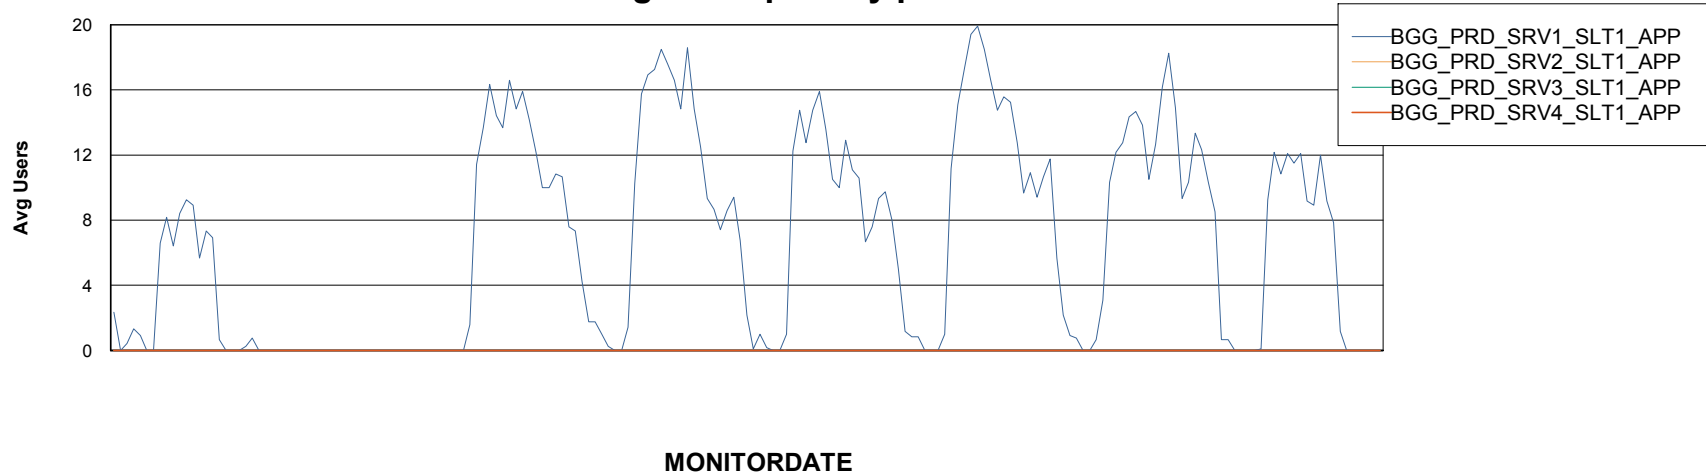

Avg users per day per ABS server