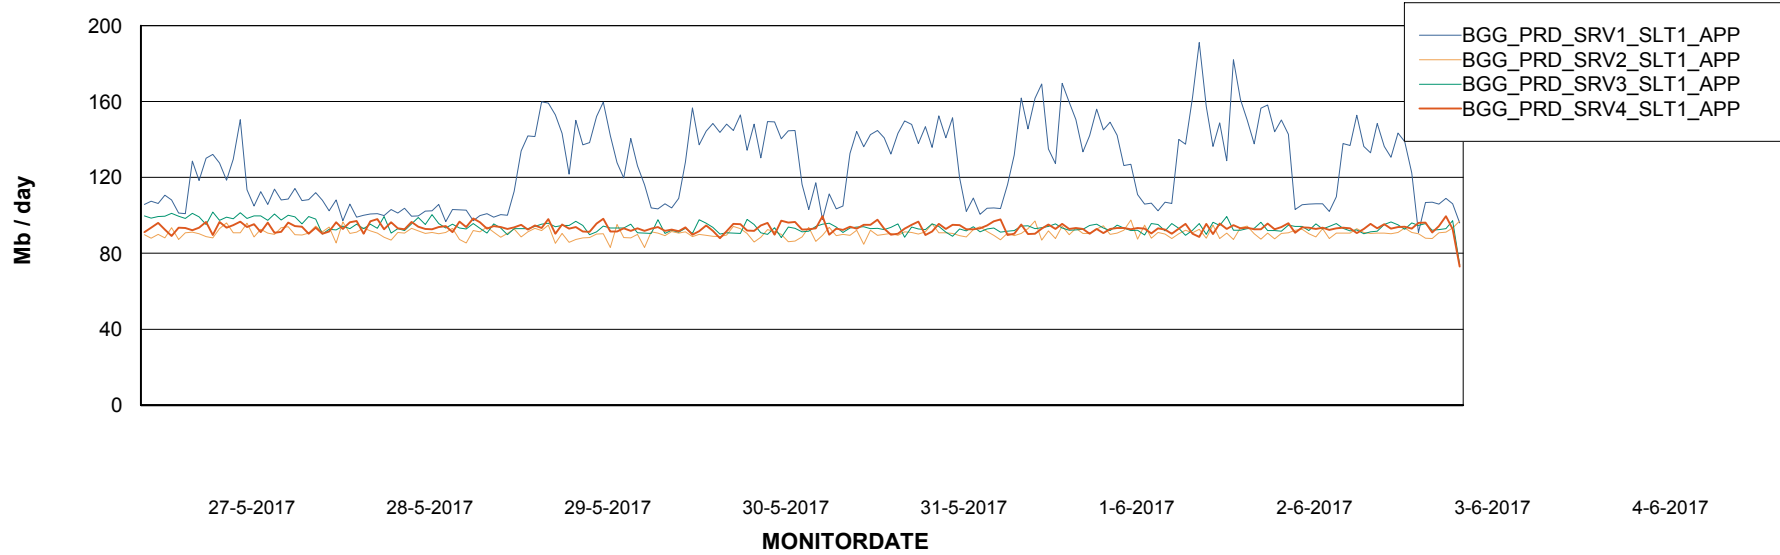

ABSSolute Application Server Services

Avg memory used per ABS Server Service