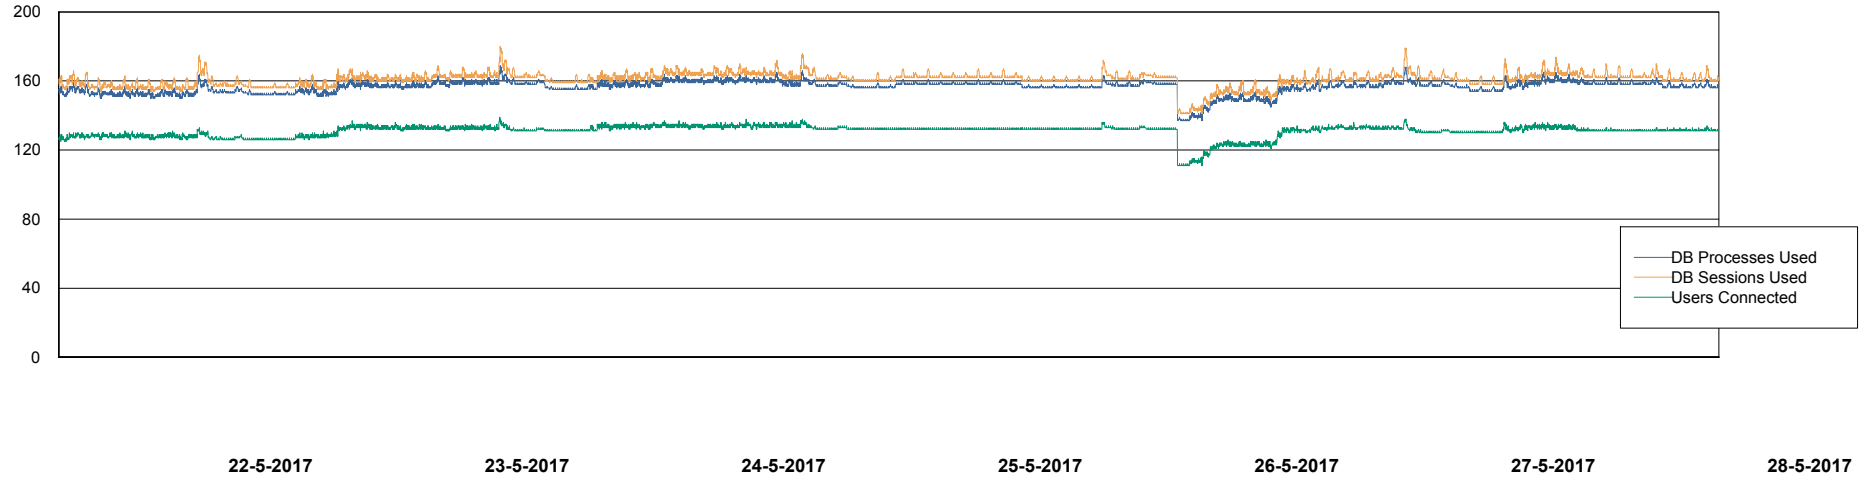

Database Performance VOSDB_Production

DB Processes Max 200
DB Sessions Max 322