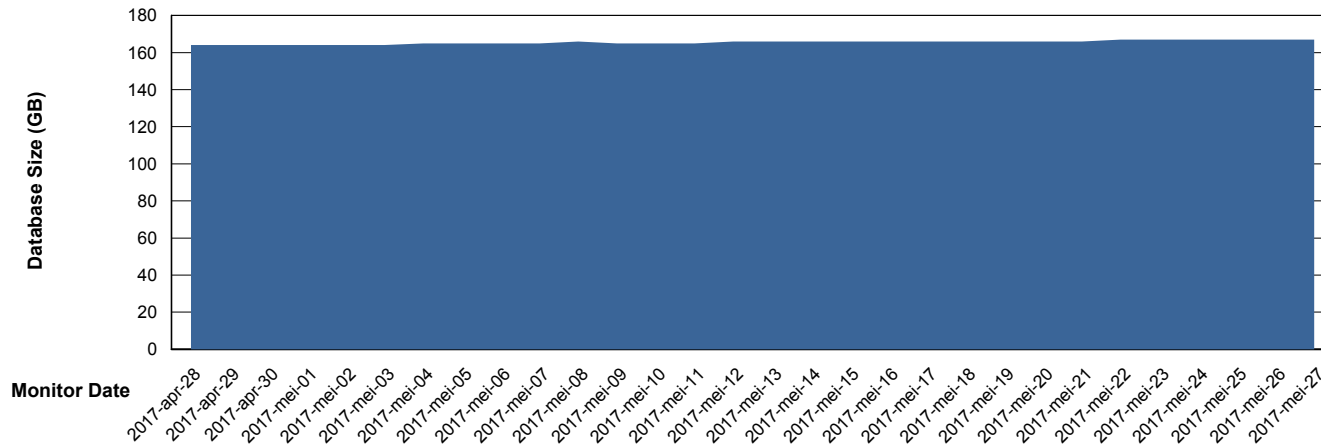

DATABASE SIZE VOSDB_Production

Database growth over last month