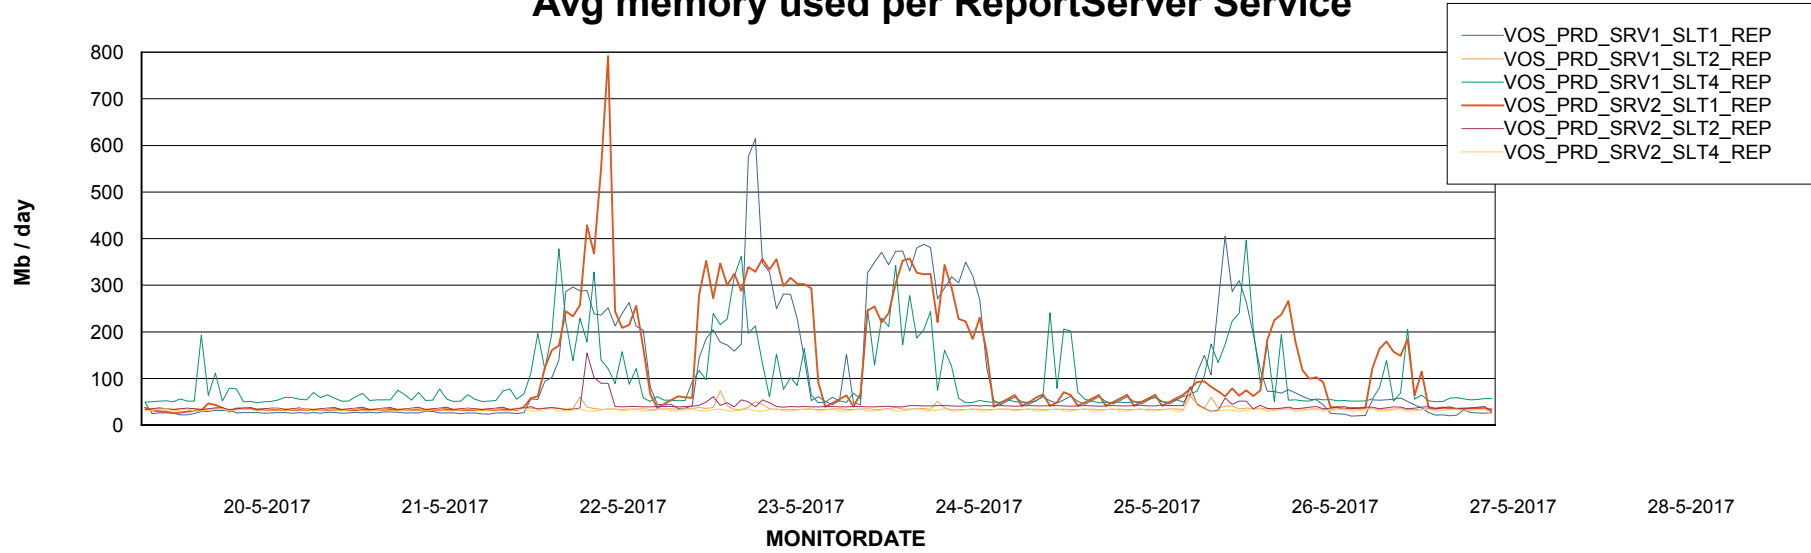

ABSolute Application ReportServer Services

Avg memory used per ReportServer Service