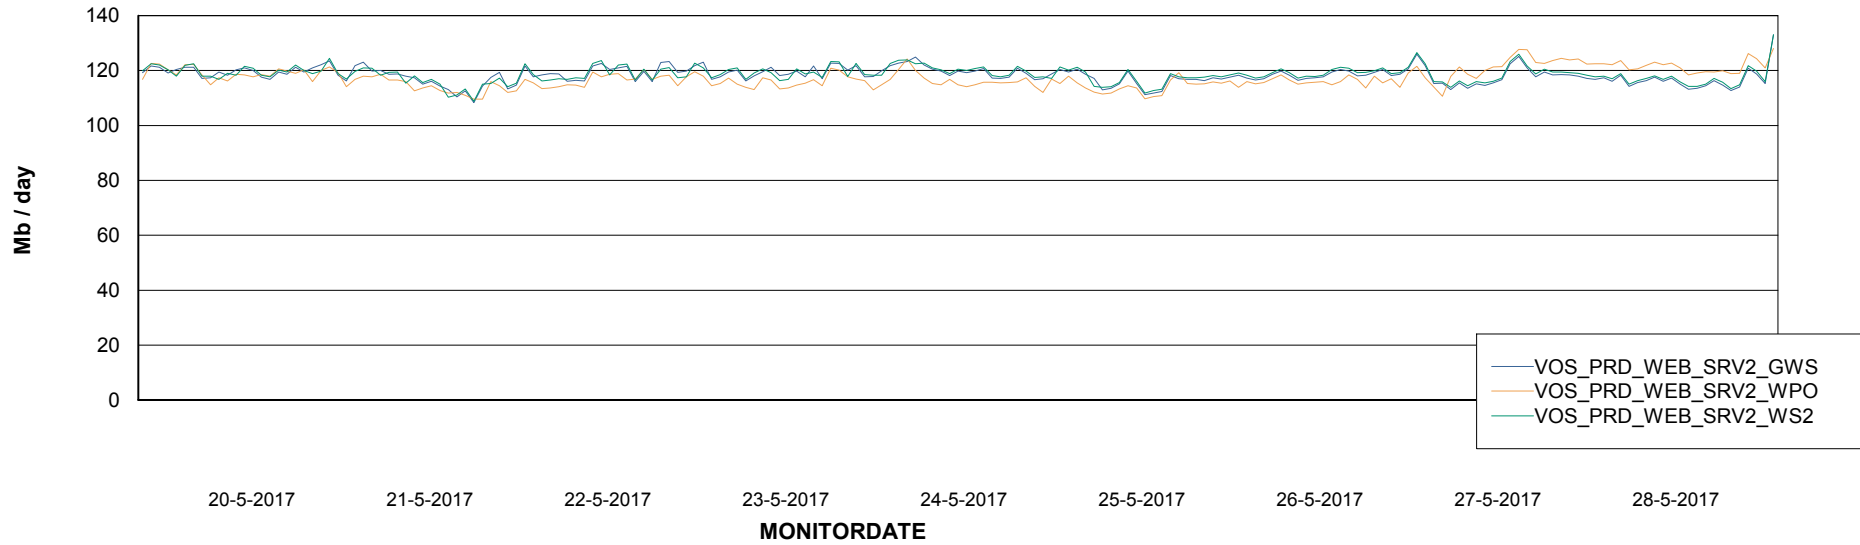

ABSolute Application ReportServer Services

Avg memory used per ReportServer Service

Weekly SLA Customer Report

Customer VOS_Production
Database ID 68

ABSSolute Web Component Services

Avg memory used per ABS Web component