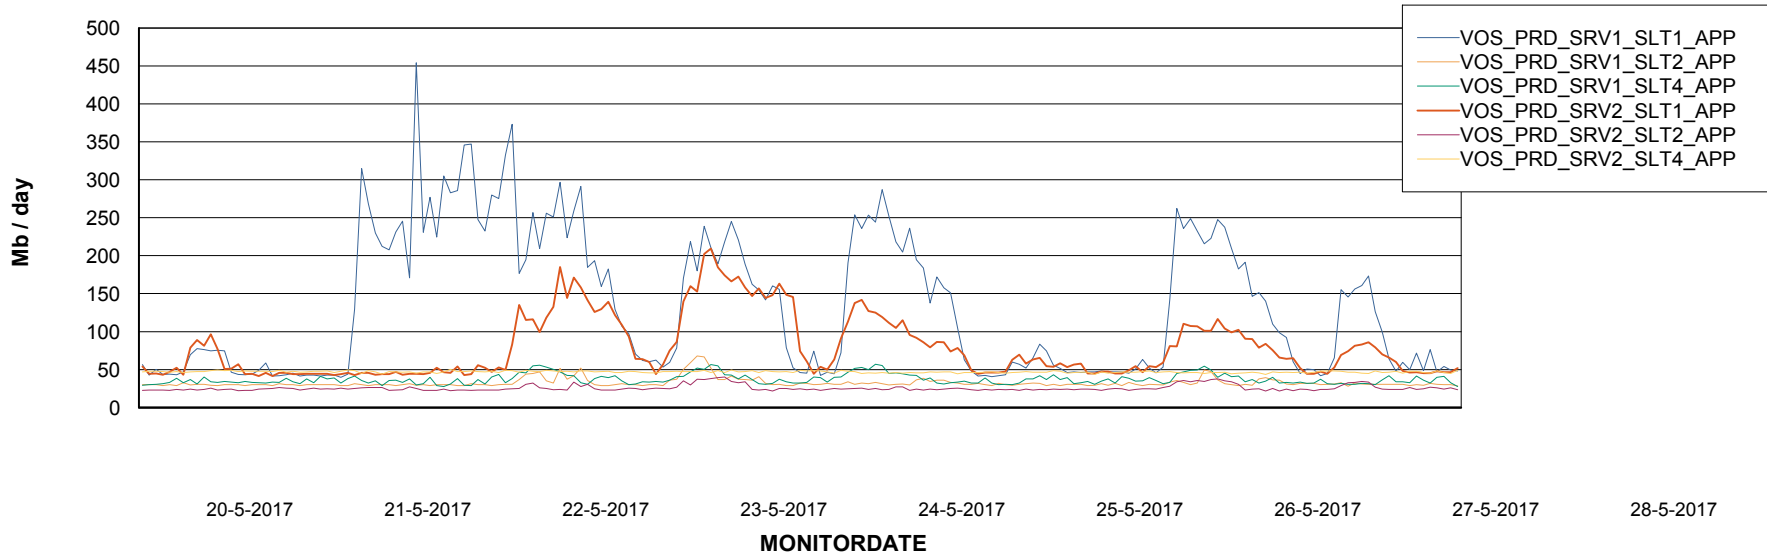

ABSSolute Application Server Services

Avg memory used per ABS Server Service