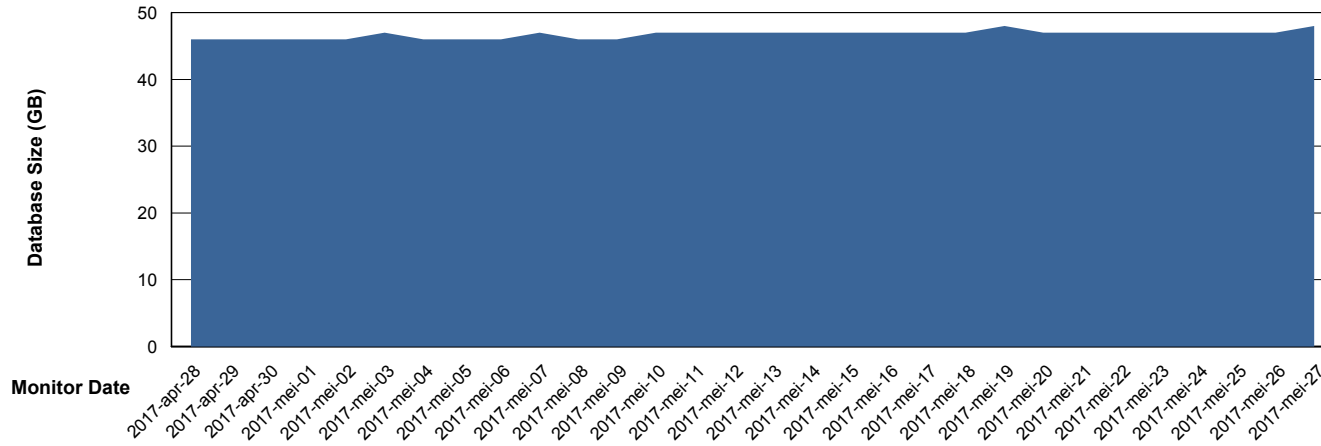

Database Performance VOSDB_Production

DB Processes Max 200
DB Sessions Max 322

Weekly SLA Customer Report

Customer VOS_Production
Database ID 68

DATABASE SIZE VOSBIDB_Production

Database growth over last month