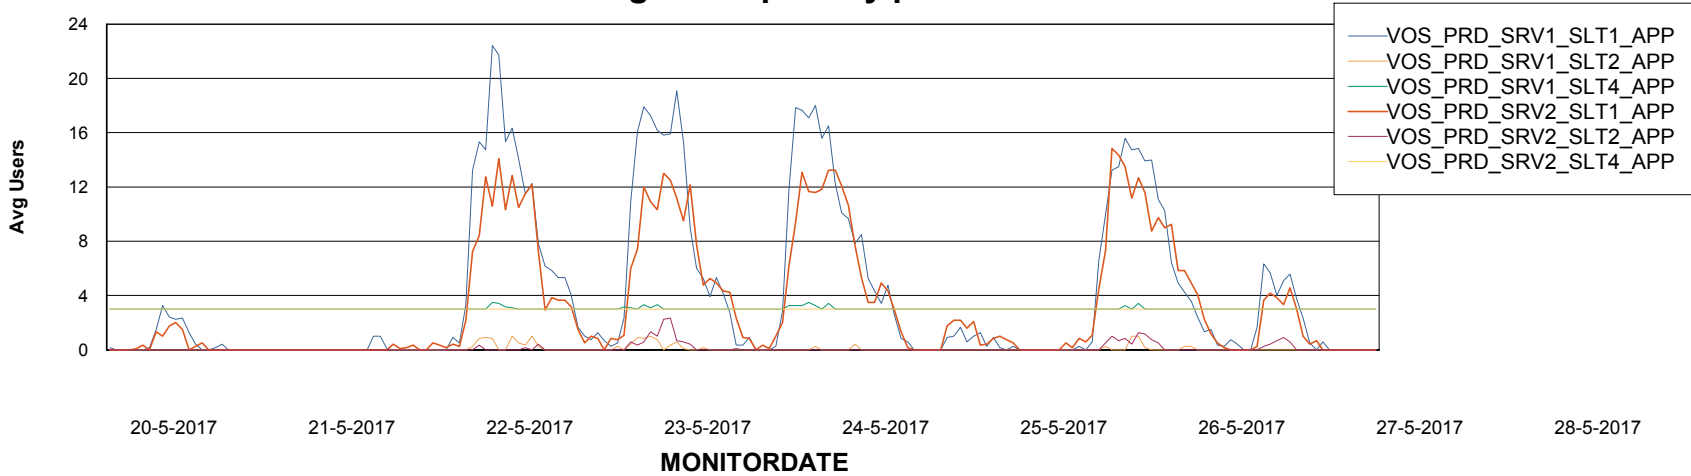

Weekly SLA Customer Report

Customer VOS_Production
Database ID 68

ABSSolute Application Server Services

Avg memory used per ABS Server Service

Avg users per day per ABS server

Weekly SLA Customer Report

Customer VOS_Production
Database ID 68