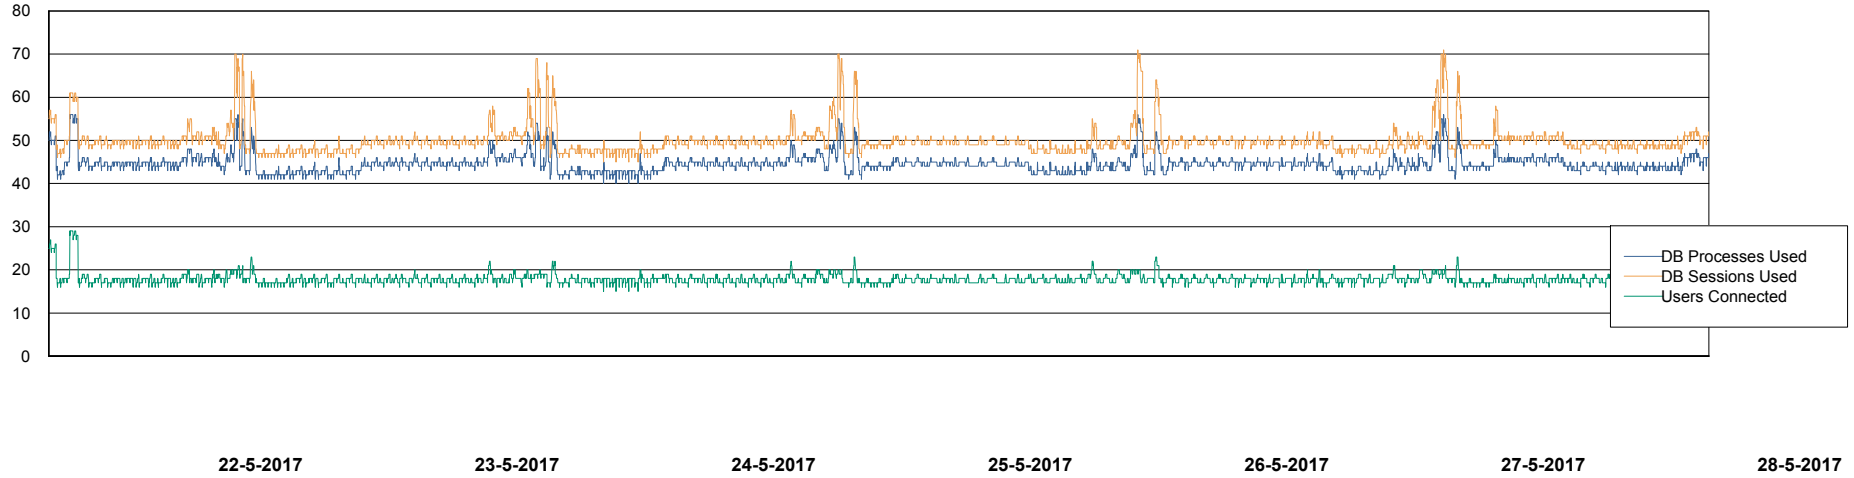

Database Performance VOSBIDB_Production

DB Processes Max 500
DB Sessions Max 772