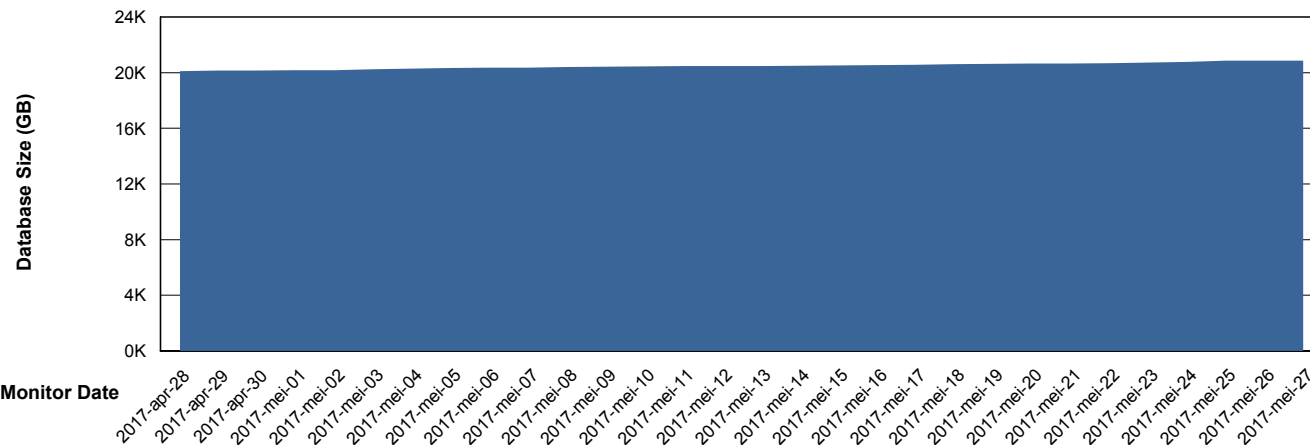

Database Performance RSSDB_Standby

Weekly SLA Customer Report

Customer RSS Production
 Database ID 52

DATABASE SIZE	RSSDB_Production
---------------	------------------

Database growth over last month

Database Tablespace		RSSDB_Production		
---------------------	--	------------------	--	--

Date	Tablespace Name	Filesize (Gb)	Usedsize (Gb)	Percentage free
27-5-2017	ABSDATA	10,300	8,593	17
	INDX	12,800	10,981	14
26-5-2017	ABSDATA	10,300	8,593	17
	INDX	12,800	10,981	14
25-5-2017	ABSDATA	10,300	8,592	17
	INDX	12,800	10,965	14
24-5-2017	ABSDATA	10,300	8,584	17
	INDX	12,800	10,963	14
23-5-2017	ABSDATA	10,300	8,518	17
	INDX	12,800	10,949	14
22-5-2017	ABSDATA	10,300	8,483	18
	INDX	12,800	10,932	15
21-5-2017	ABSDATA	10,300	8,467	18
	INDX	12,800	10,916	15