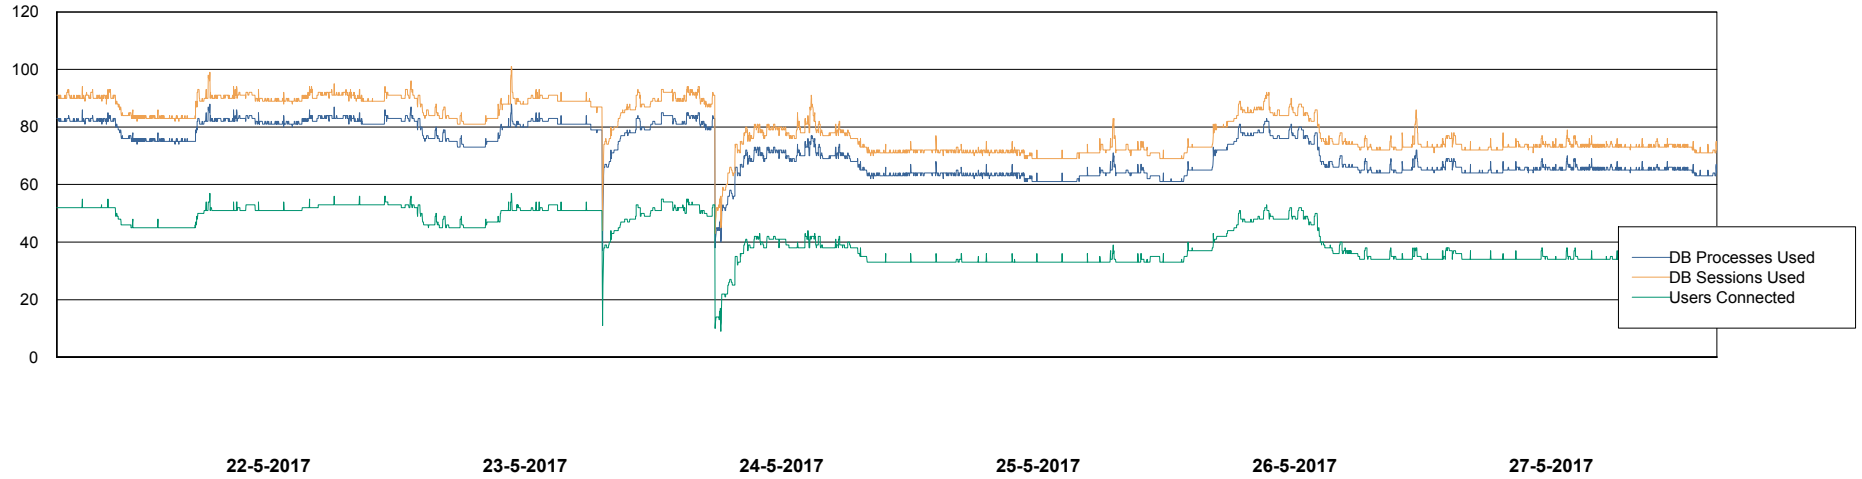

Database Performance RSSDB_Production

DB Processes Max 150
DB Sessions Max 248