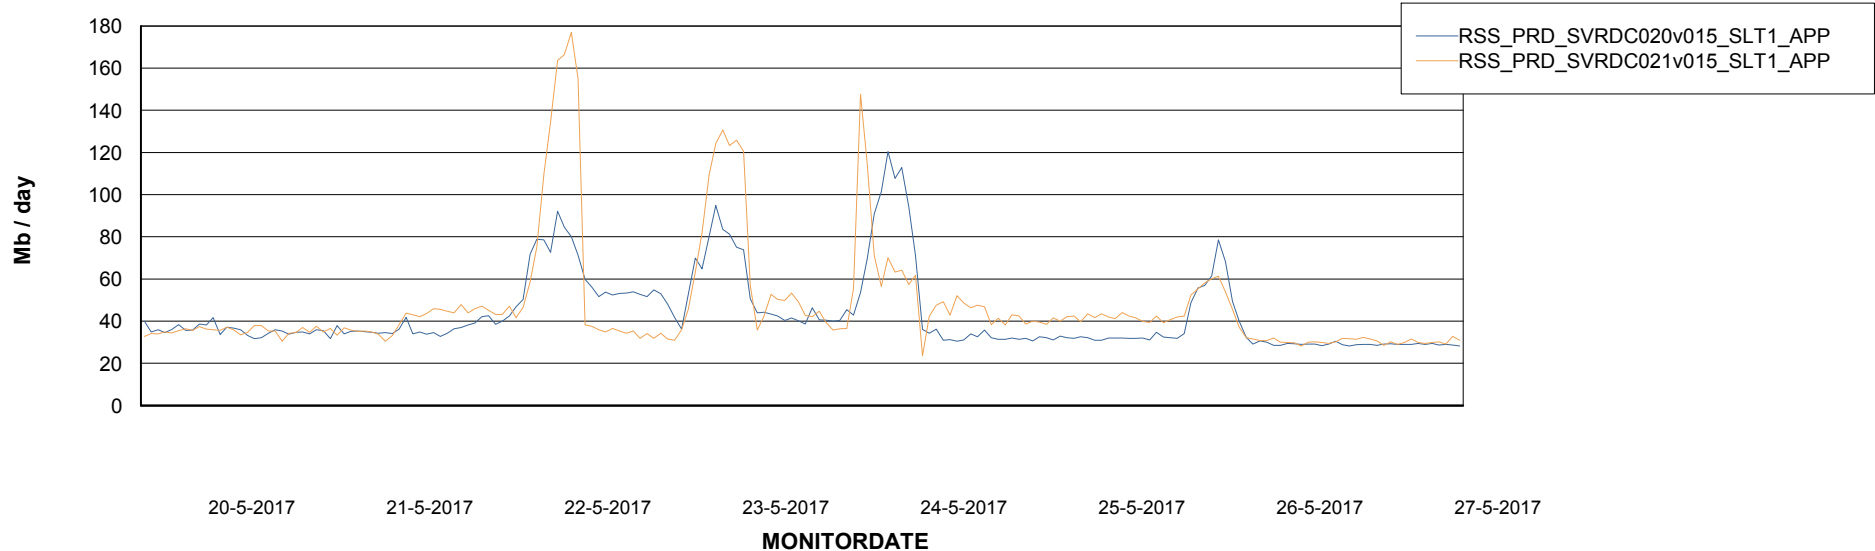

ABSSolute Application Server Services

Avg memory used per ABS Server Service