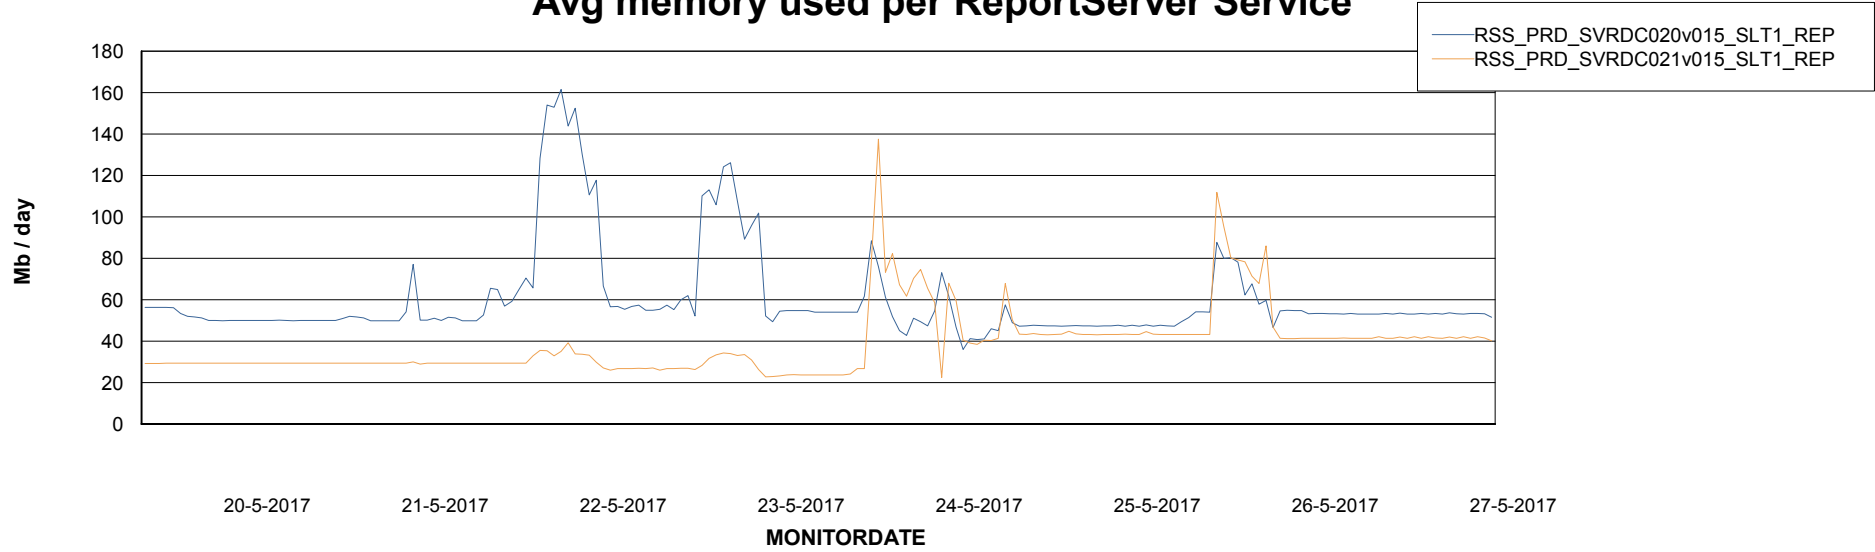

Avg memory used per ABS Server Service

Avg users per day per ABS server

Weekly SLA Customer Report

Customer RSS Production
Database ID 52

ABSSolute Application ReportServer Services

Avg memory used per ReportServer Service