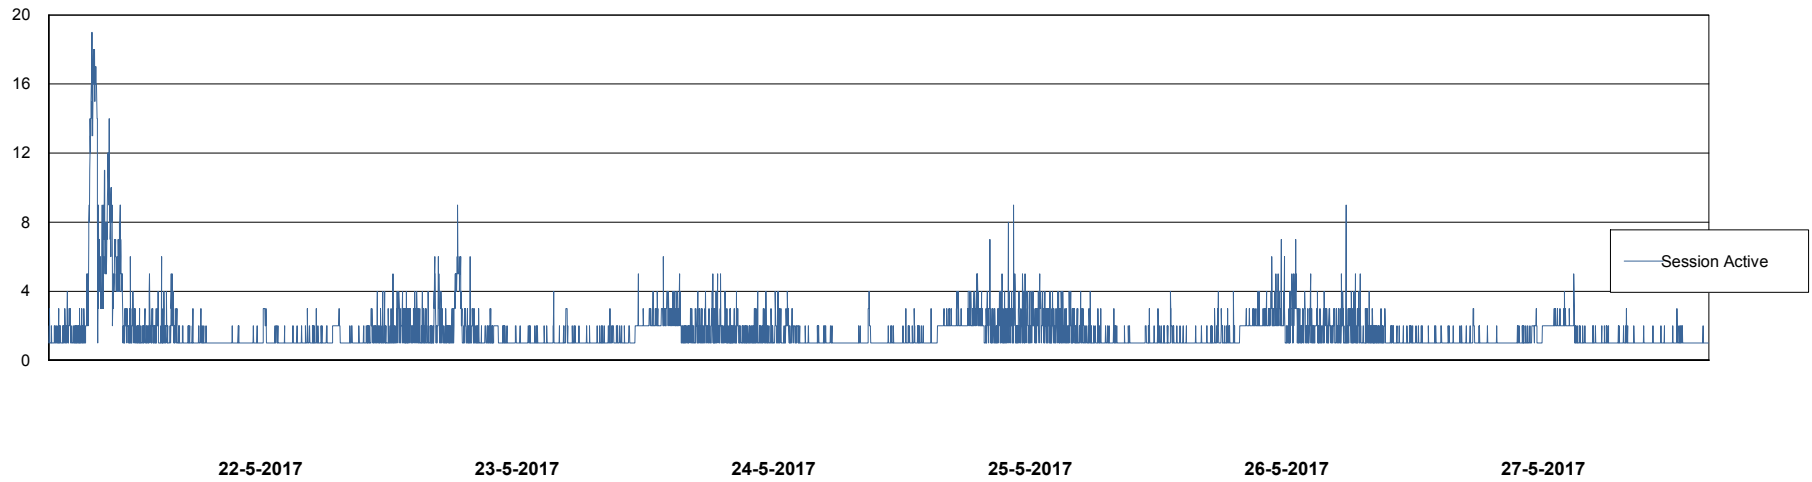

Database Performance PCODB_Production

DB Processes Max 300
DB Sessions Max 480