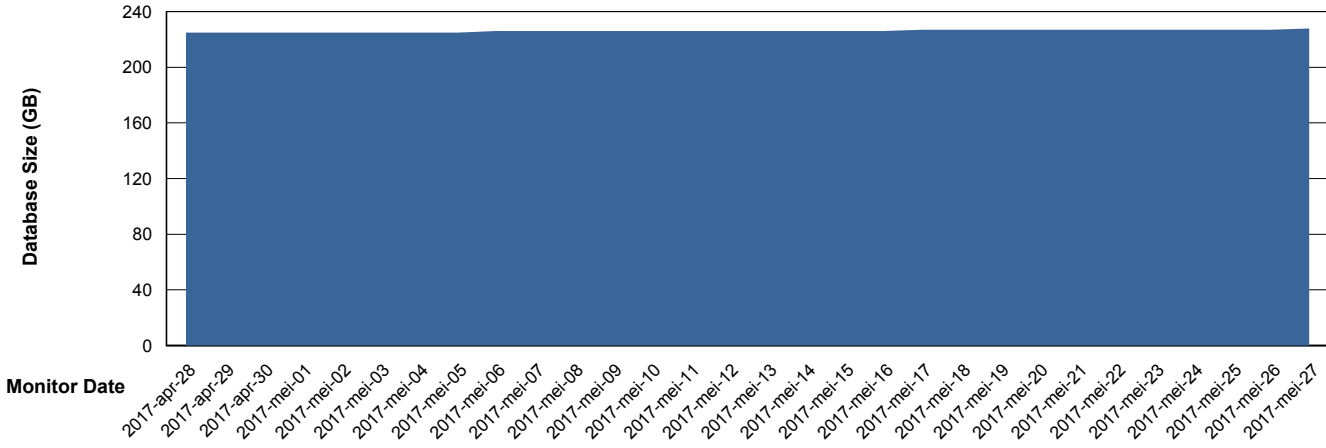

Database Performance PCODB_Standby

DB Processes Max 520
DB Sessions Max 804

Weekly SLA Customer Report

Customer PCO Production
 Database ID 44

DATABASE SIZE PCODB_Production

Database growth over last month