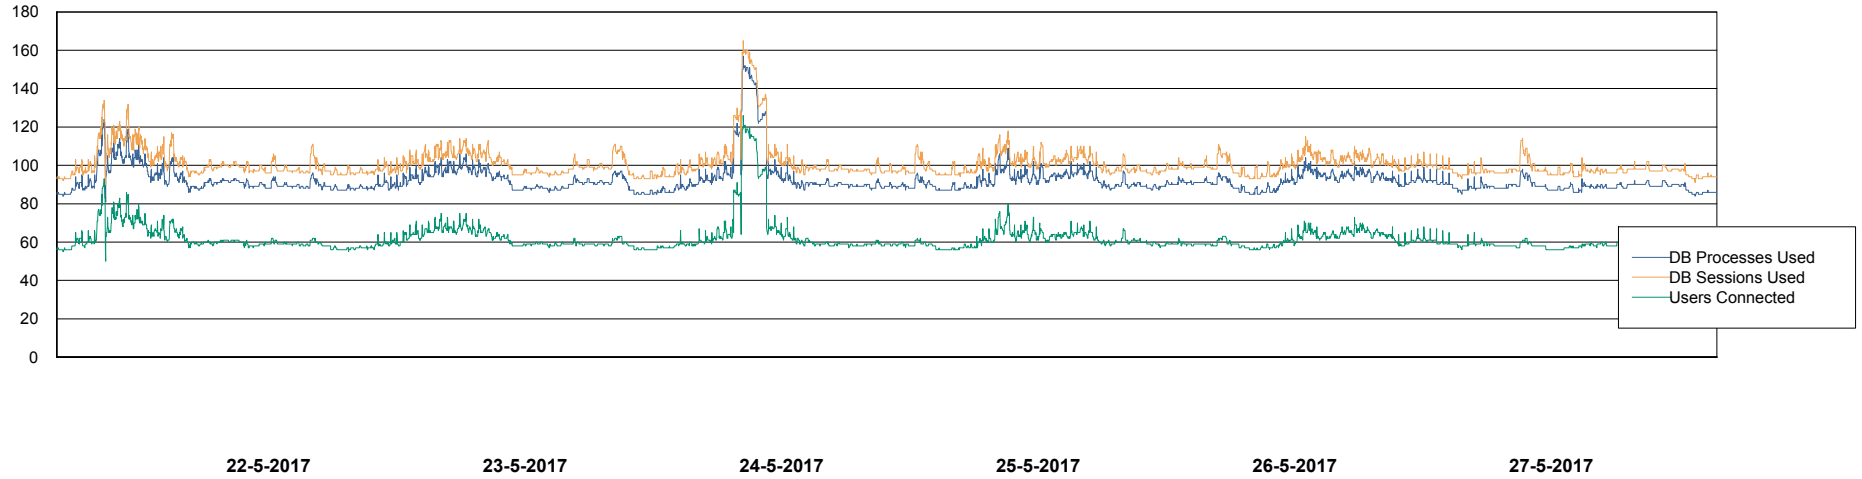

Harddisk Usage PCO_PRD_ORACLE2

	Free disk space on c: (%)	Total disk space on c: (Gb)	Free disk space on d: (%)	Total disk space on d: (Gb)
27-5-2017	74	279	58	838
26-5-2017	74	279	58	838
25-5-2017	74	279	59	838
24-5-2017	75	279	59	838
23-5-2017	75	279	60	838
22-5-2017	75	279	60	838
21-5-2017	75	279	61	838

Weekly SLA Customer Report

Customer PCO Production
Database ID 44

Database Performance PCODB_Production

DB Processes Max 300
DB Sessions Max 480

Weekly SLA Customer Report

Customer PCO Production
Database ID 44