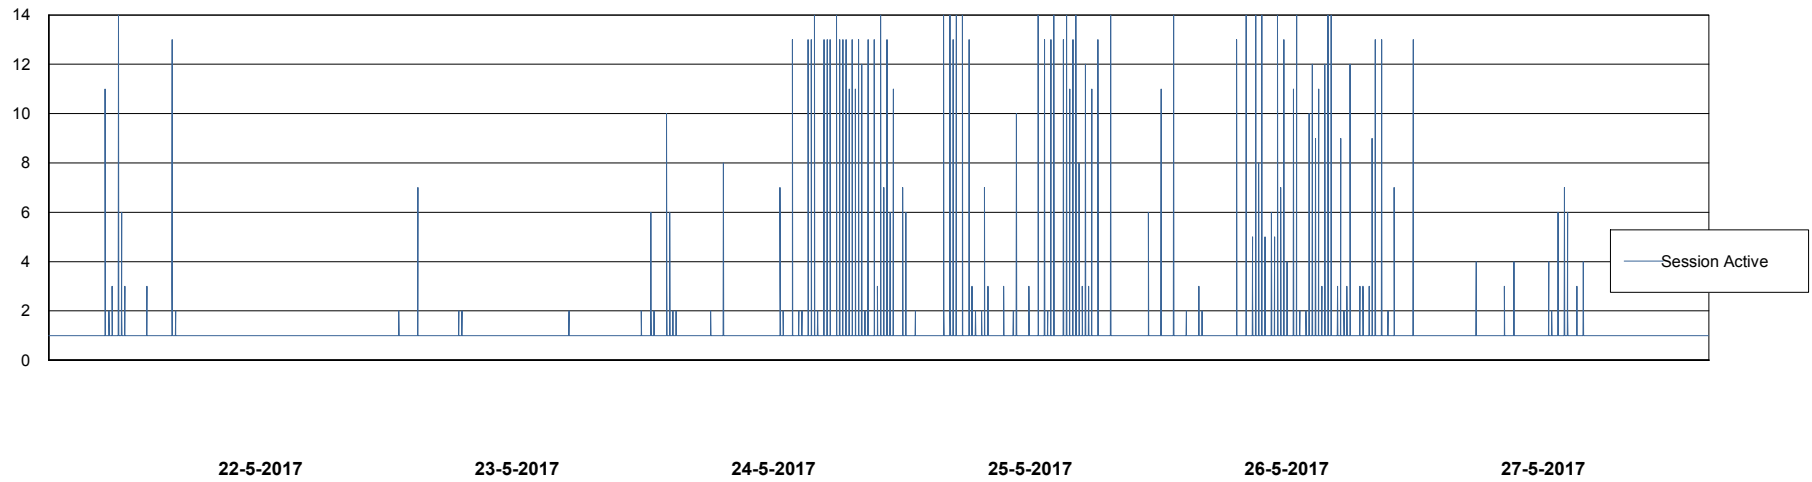

Database Performance PCODB_Standby

DB Processes Max 520
DB Sessions Max 804